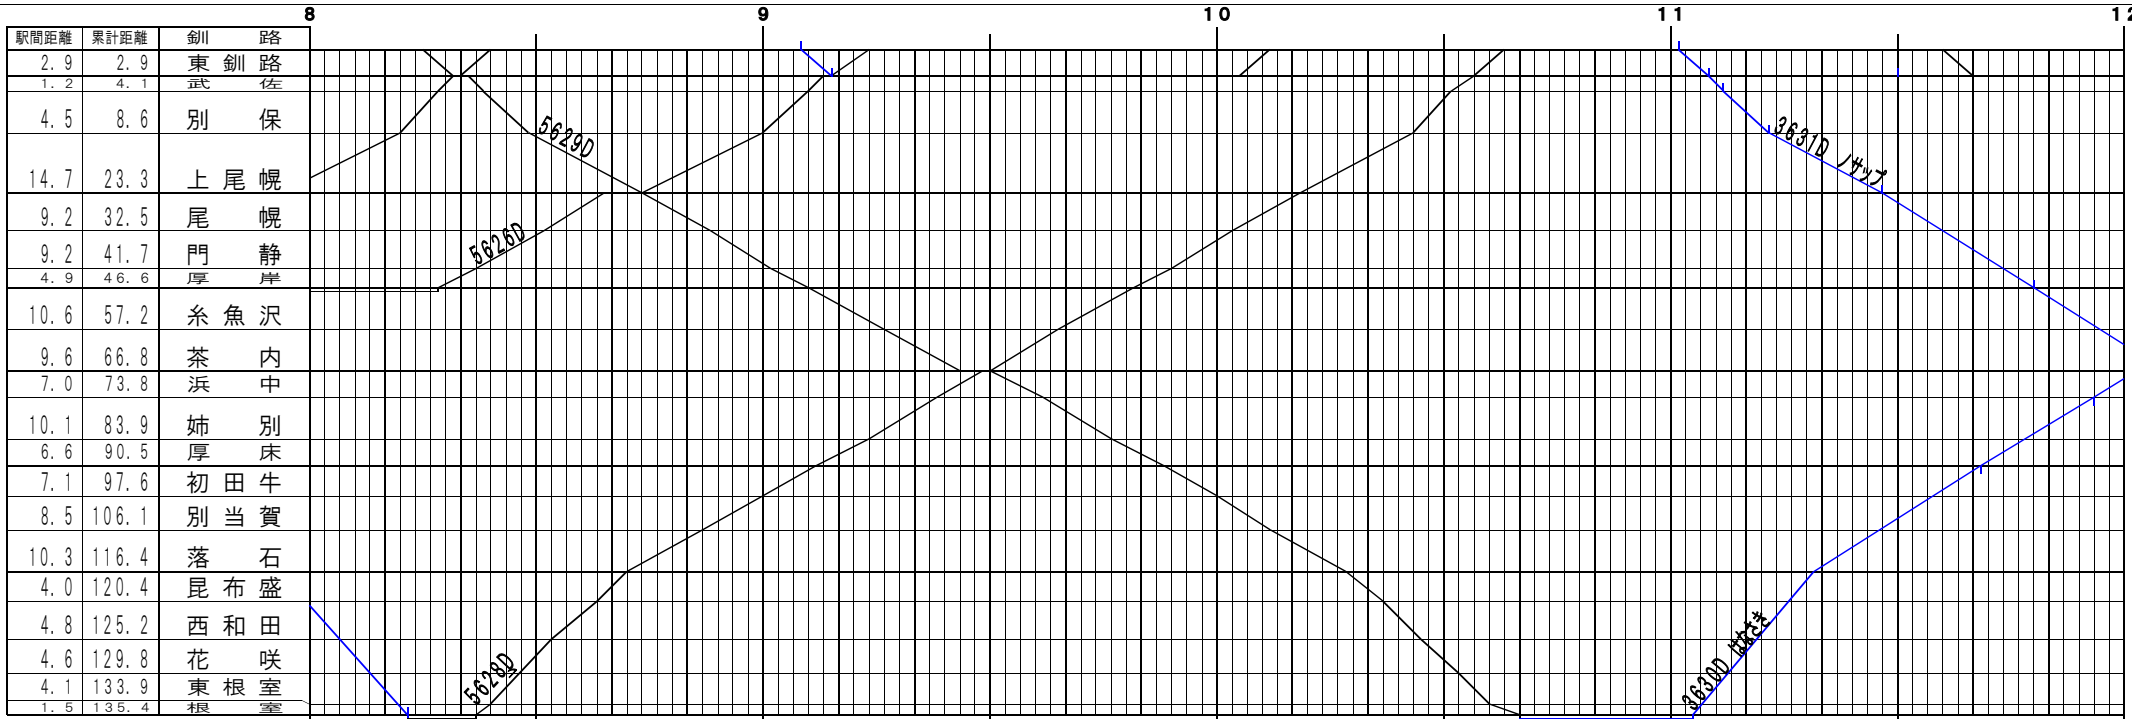

④基本【根室本線（花咲線）】釧路～根室(1)  
© 2004-2013 SFL All rights reserved.

⑤基本【根室本線（花咲線）】釧路～根室(2)  
© 2004-2013 SFL All rights reserved.

④基本【根室本線（花咲線）】釧路～根室(3)  
© 2004-2013 SFL All rights reserved.

④基本【根室本線（花咲線）】釧路～根室(4)  
© 2004-2013 SFL All rights reserved.

⑤基本【根室本線（花咲線）】釧路～根室(5)  
© 2004-2013 SFL All rights reserved.

⑥基本【根室本線（花咲線）】釧路～根室(6)  
© 2004-2013 SFL All rights reserved.