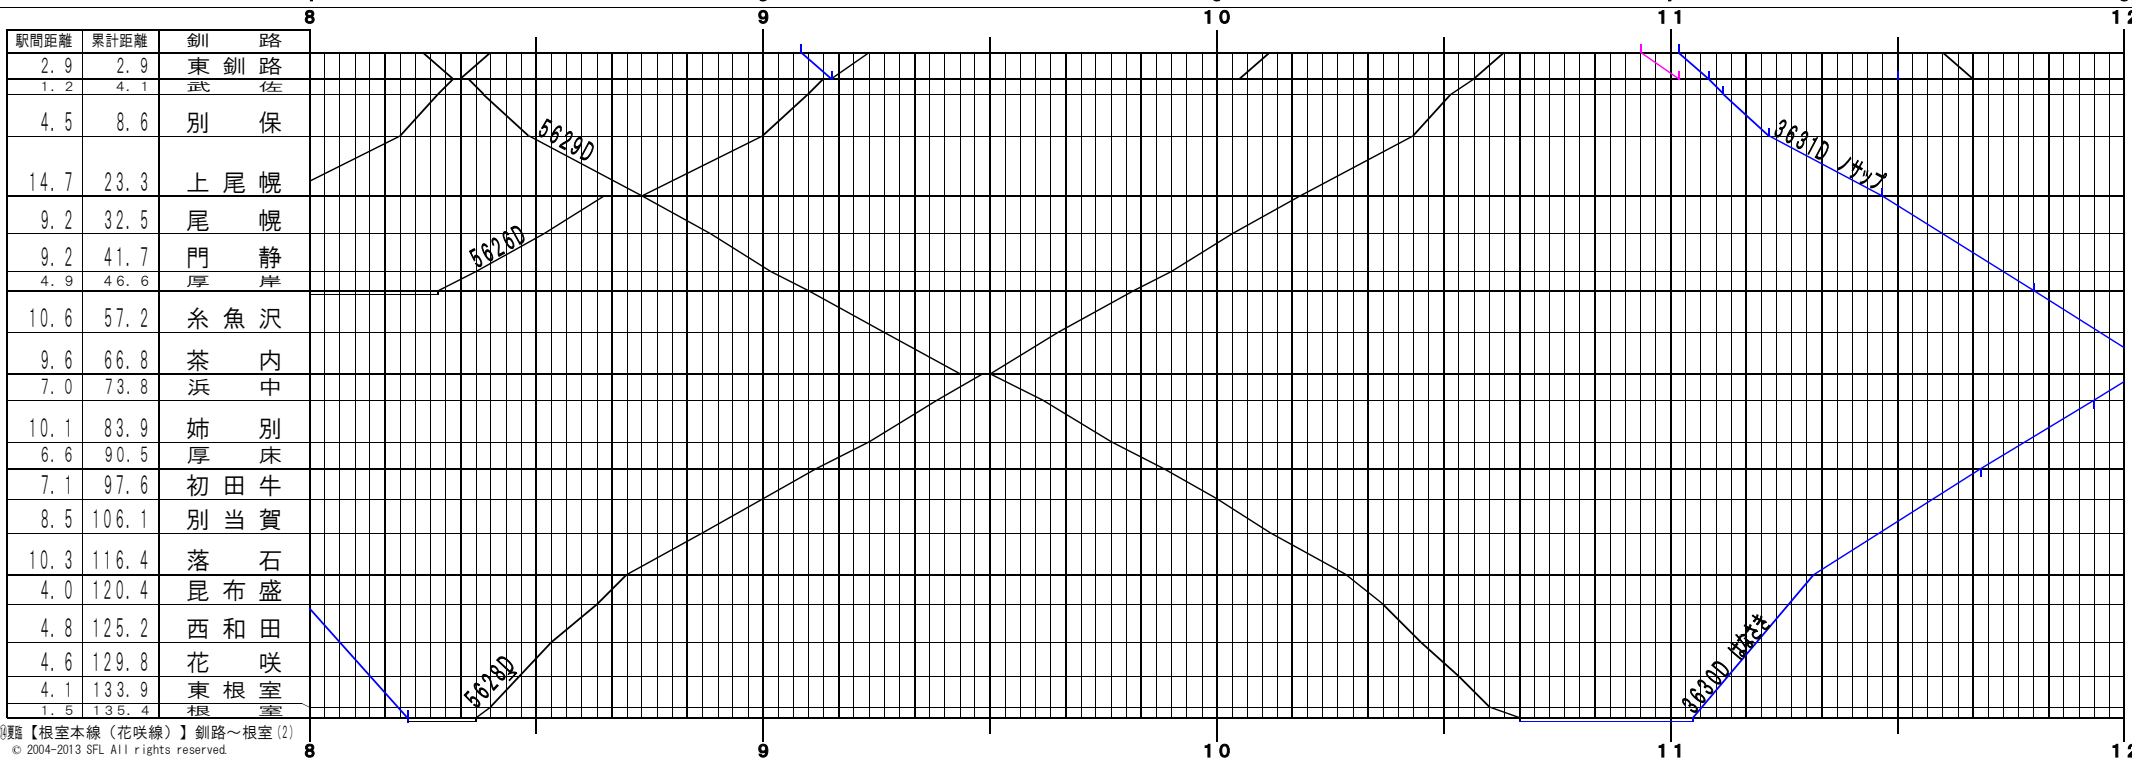

④ 釧路【根室本線（花咲線）】釧路～根室(1)  
© 2004-2013 SFL All rights reserved.

⑤ 釧路【根室本線（花咲線）】釧路～根室(2)  
© 2004-2013 SFL All rights reserved.

④課題【根室本線（花咲線）】釧路～根室(3)  
© 2004-2013 SFL All rights reserved.

④課題【根室本線（花咲線）】釧路～根室(4)  
© 2004-2013 SFL All rights reserved.

⑤釧路【根室本線（花咲線）】釧路～根室(5)  
© 2004-2013 SFL All rights reserved.

⑥釧路【根室本線（花咲線）】釧路～根室(6)  
© 2004-2013 SFL All rights reserved.