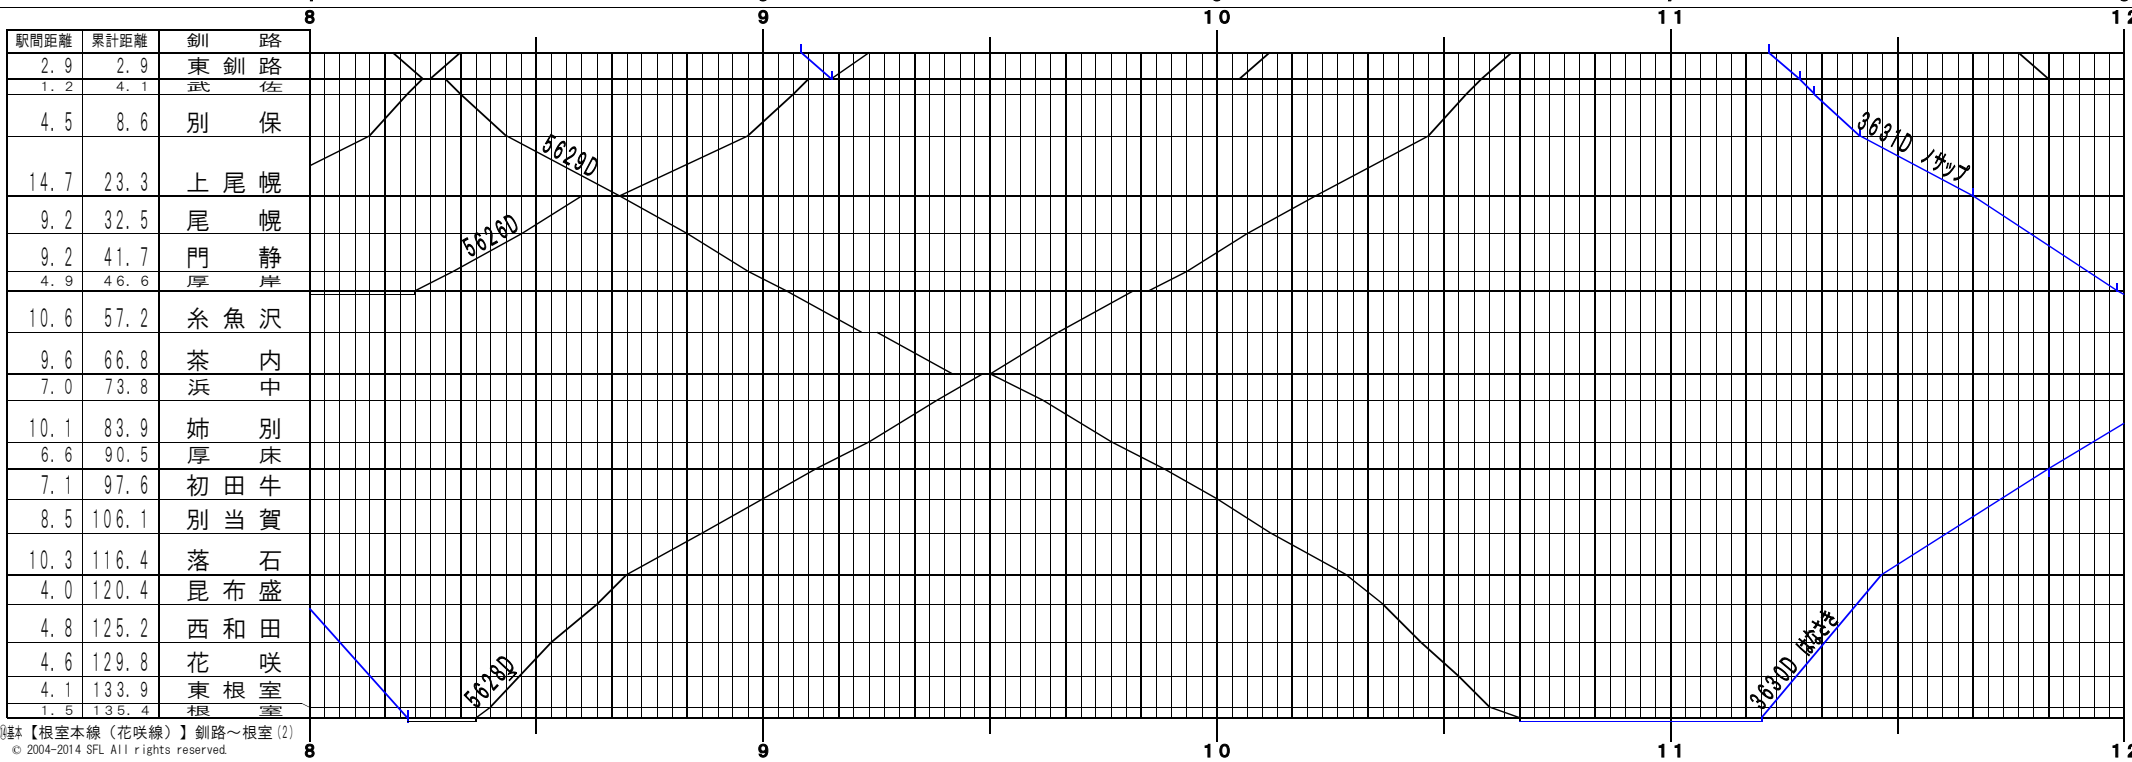

④基本【根室本線（花咲線）】釧路～根室(1)
© 2004-2014 SFL All rights reserved.

④基本【根室本線（花咲線）】釧路～根室(2)
© 2004-2014 SFL All rights reserved.

【根室本線（花咲線）】釧路～根室(3)
© 2004-2014 SFL All rights reserved.

【根室本線（花咲線）】釧路～根室(4)
© 2004-2014 SFL All rights reserved.

④基本【根室本線（花咲線）】釧路～根室(5)
© 2004-2014 SFL All rights reserved.

④基本【根室本線（花咲線）】釧路～根室(6)
© 2004-2014 SFL All rights reserved.