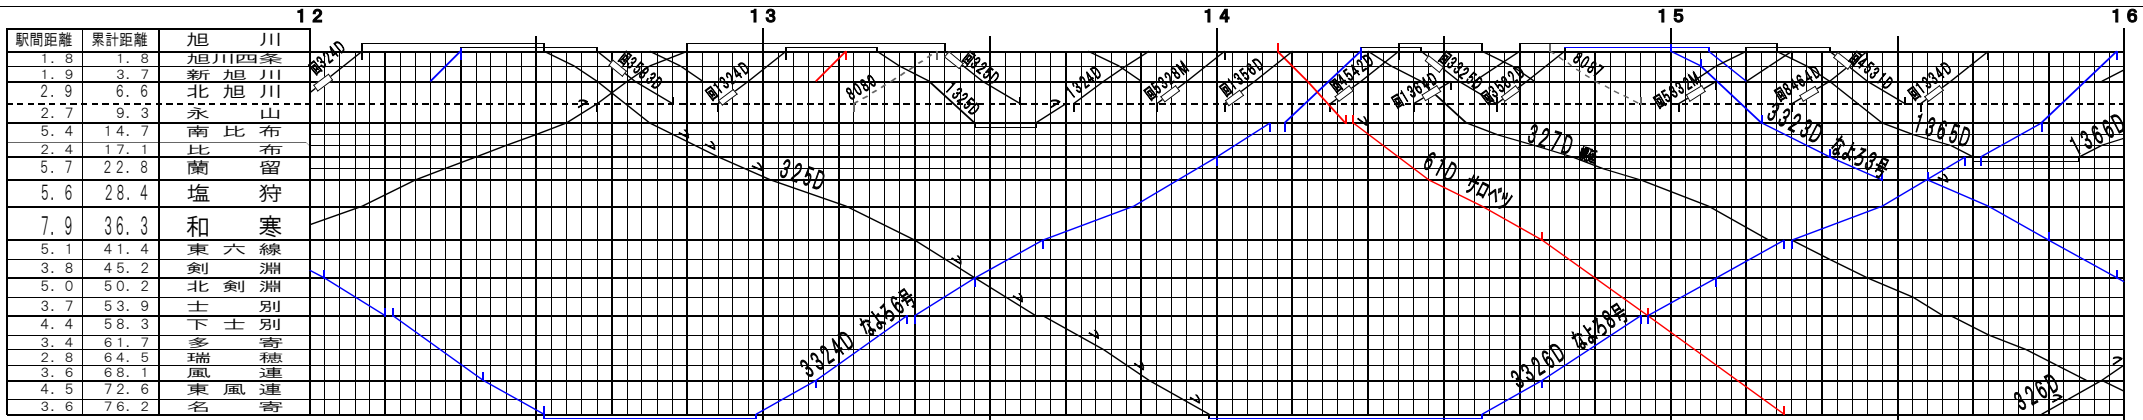

©基本【宗谷本線・石北本線】旭川～名寄、新旭川～上川(1)
© 2004-2014 SFL All rights reserved.

©基本【宗谷本線・石北本線】旭川～名寄、新旭川～上川(2)
© 2004-2014 SFL All rights reserved.

©基本【宗谷本線・石北本線】旭川～名寄、新旭川～上川(3)
© 2004-2014 SFL All rights reserved.

©基本【宗谷本線・石北本線】旭川～名寄、新旭川～上川(4)
© 2004-2014 SFL All rights reserved.