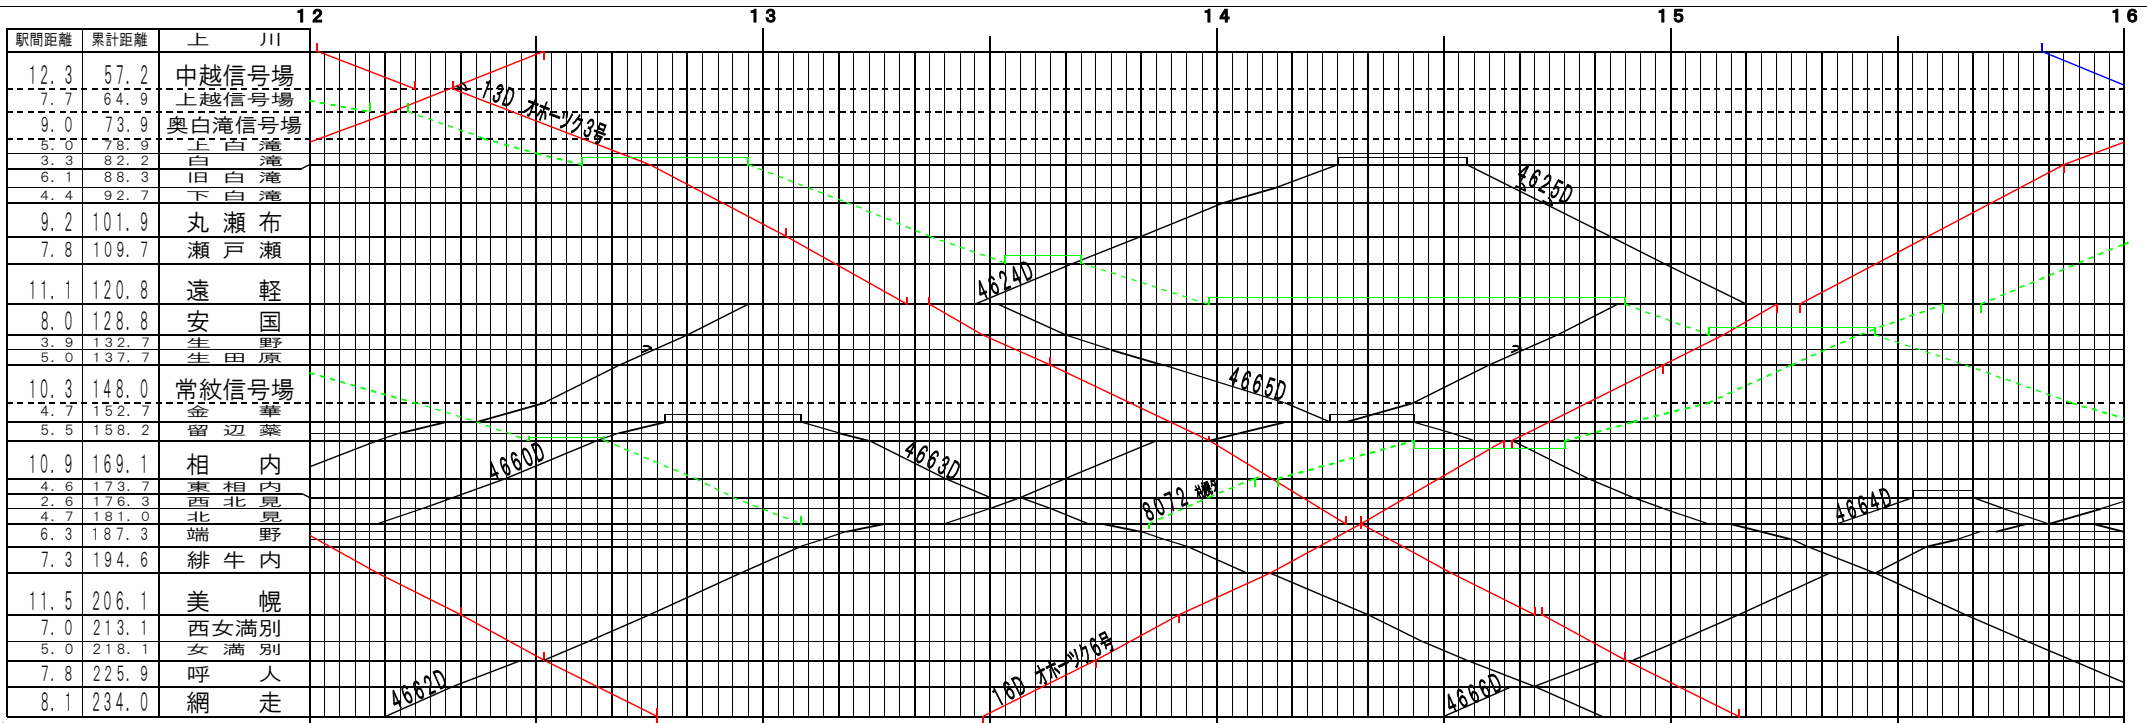

①基本【石北本線】上川～網走(1)
© 2004-2012 SFL All rights reserved.

②基本【石北本線】上川～網走(2)
© 2004-2012 SFL All rights reserved.

④基本【石北本線】上川～網走(3)
© 2004-2012 SFL All rights reserved.

④基本【石北本線】上川～網走(4)
© 2004-2012 SFL All rights reserved.