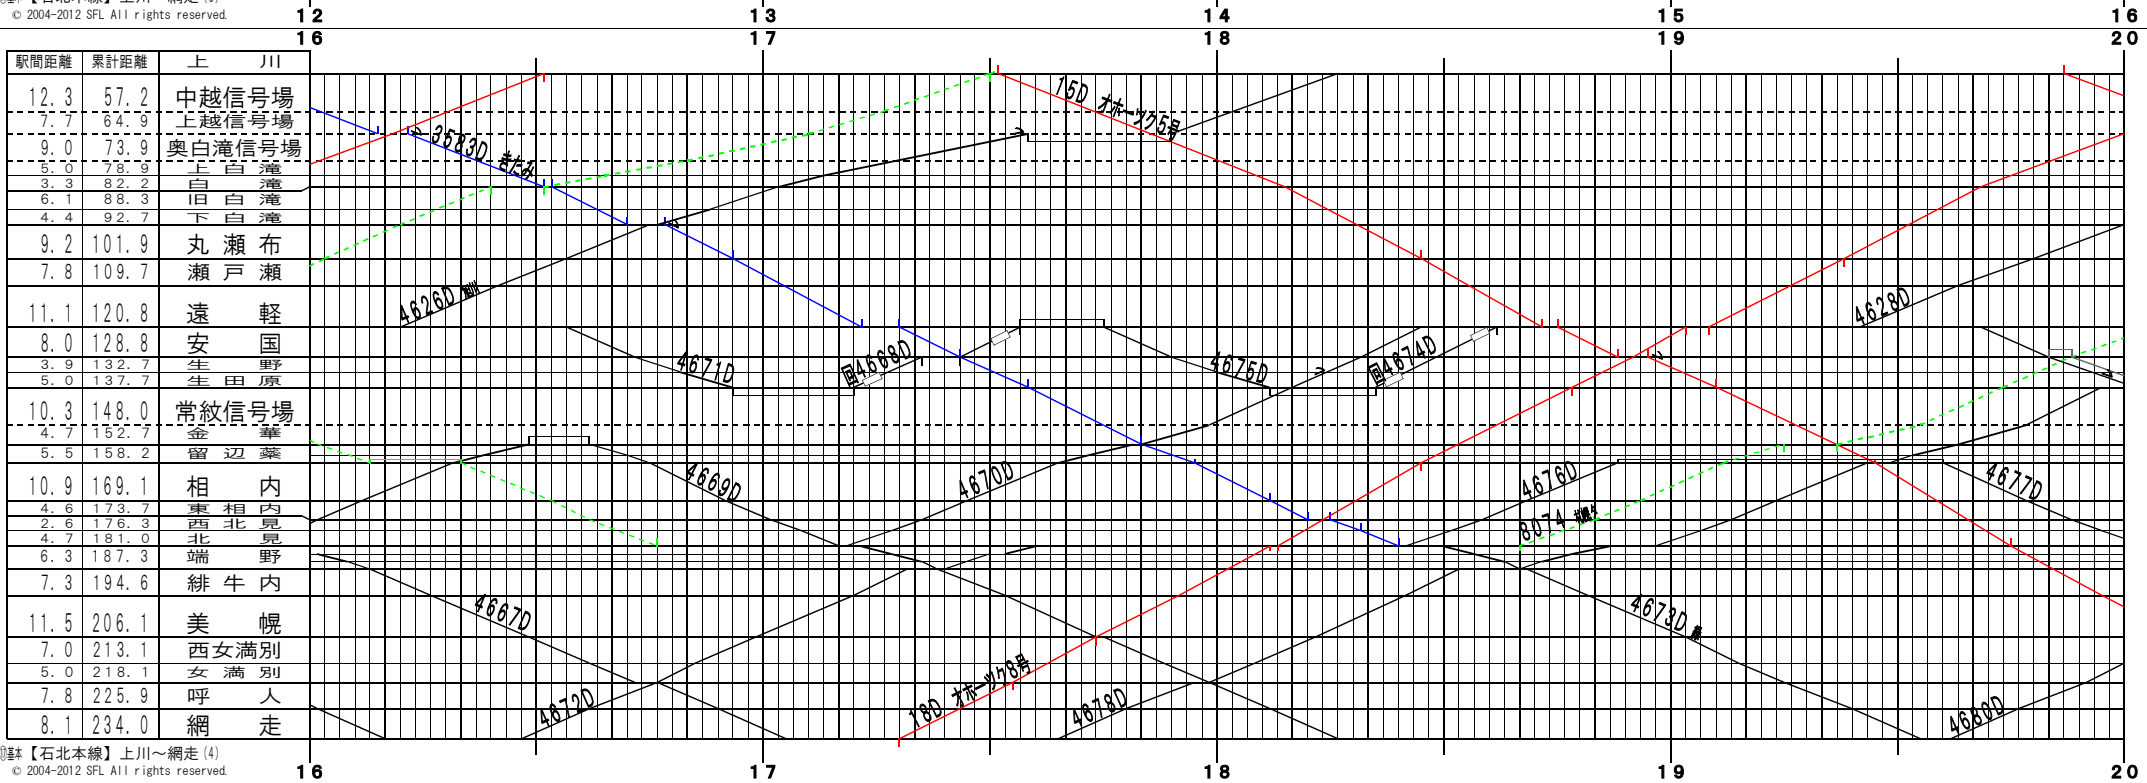

①基本【石北本線】上川～網走(1)
© 2004-2012 SFL All rights reserved.

②基本【石北本線】上川～網走(2)
© 2004-2012 SFL All rights reserved.

④基本【石北本線】上川～網走(3)
© 2004-2012 SFL All rights reserved.

④基本【石北本線】上川～網走(4)
© 2004-2012 SFL All rights reserved.