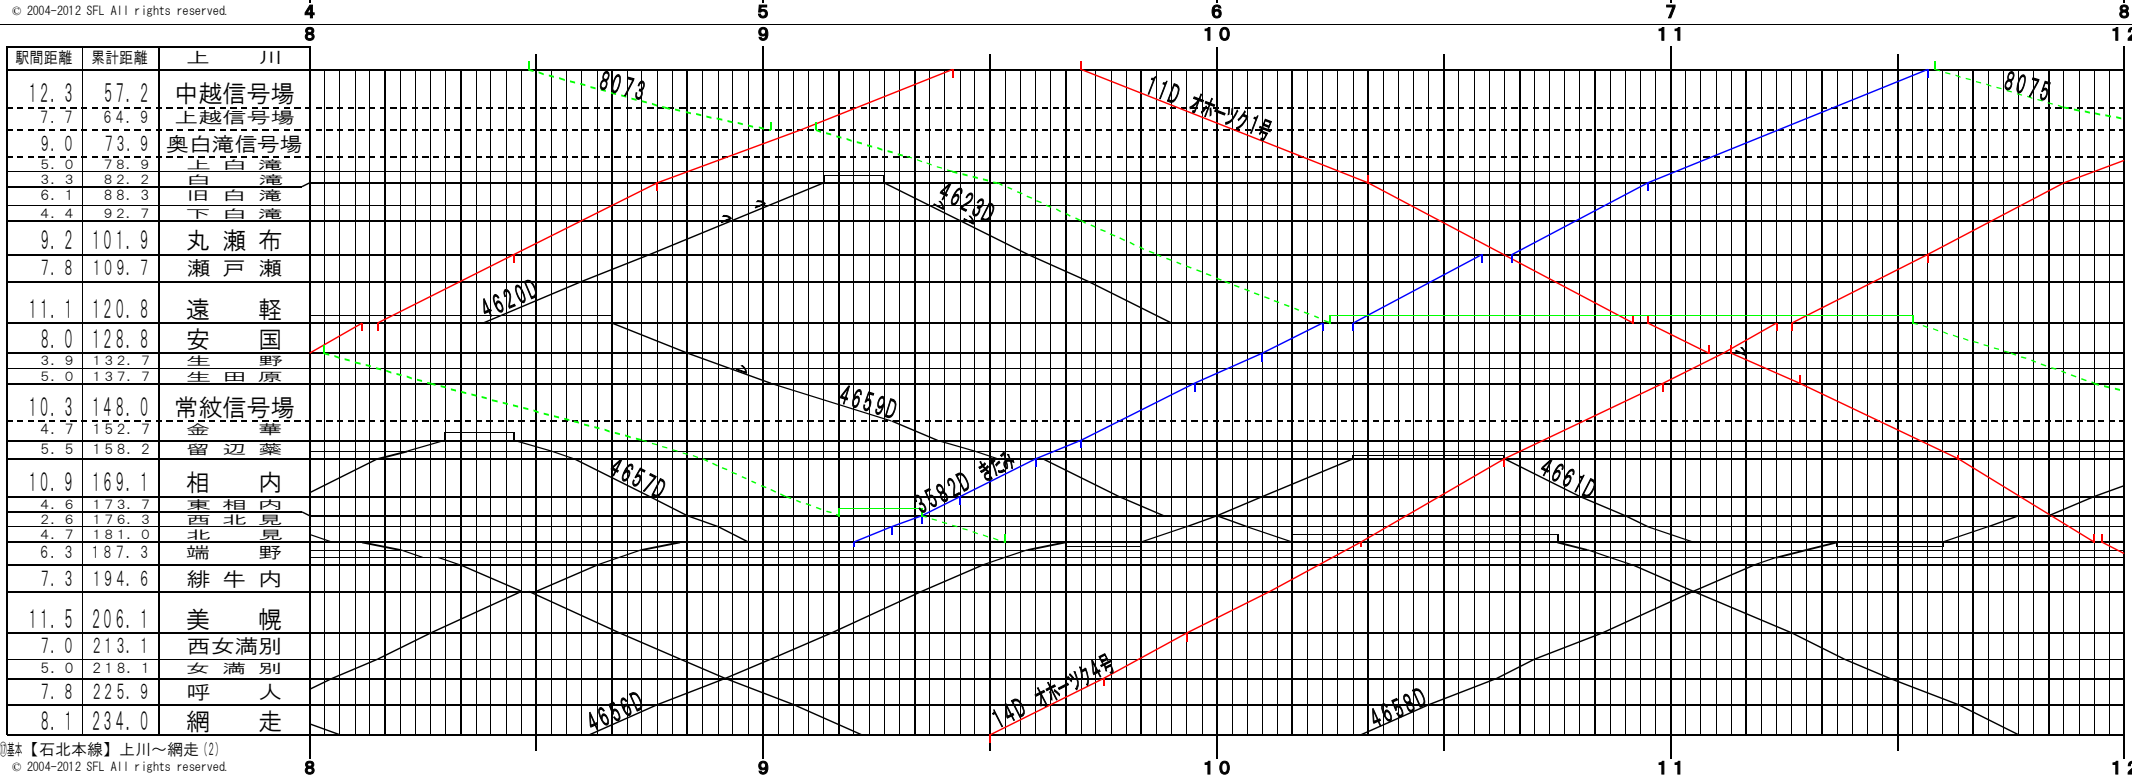

①基本【石北本線】上川～網走(1)
© 2004-2012 SFL All rights reserved.

②基本【石北本線】上川～網走(2)
© 2004-2012 SFL All rights reserved.

④基本【石北本線】上川～網走(3)
© 2004-2012 SFL All rights reserved.

④基本【石北本線】上川～網走(4)
© 2004-2012 SFL All rights reserved.