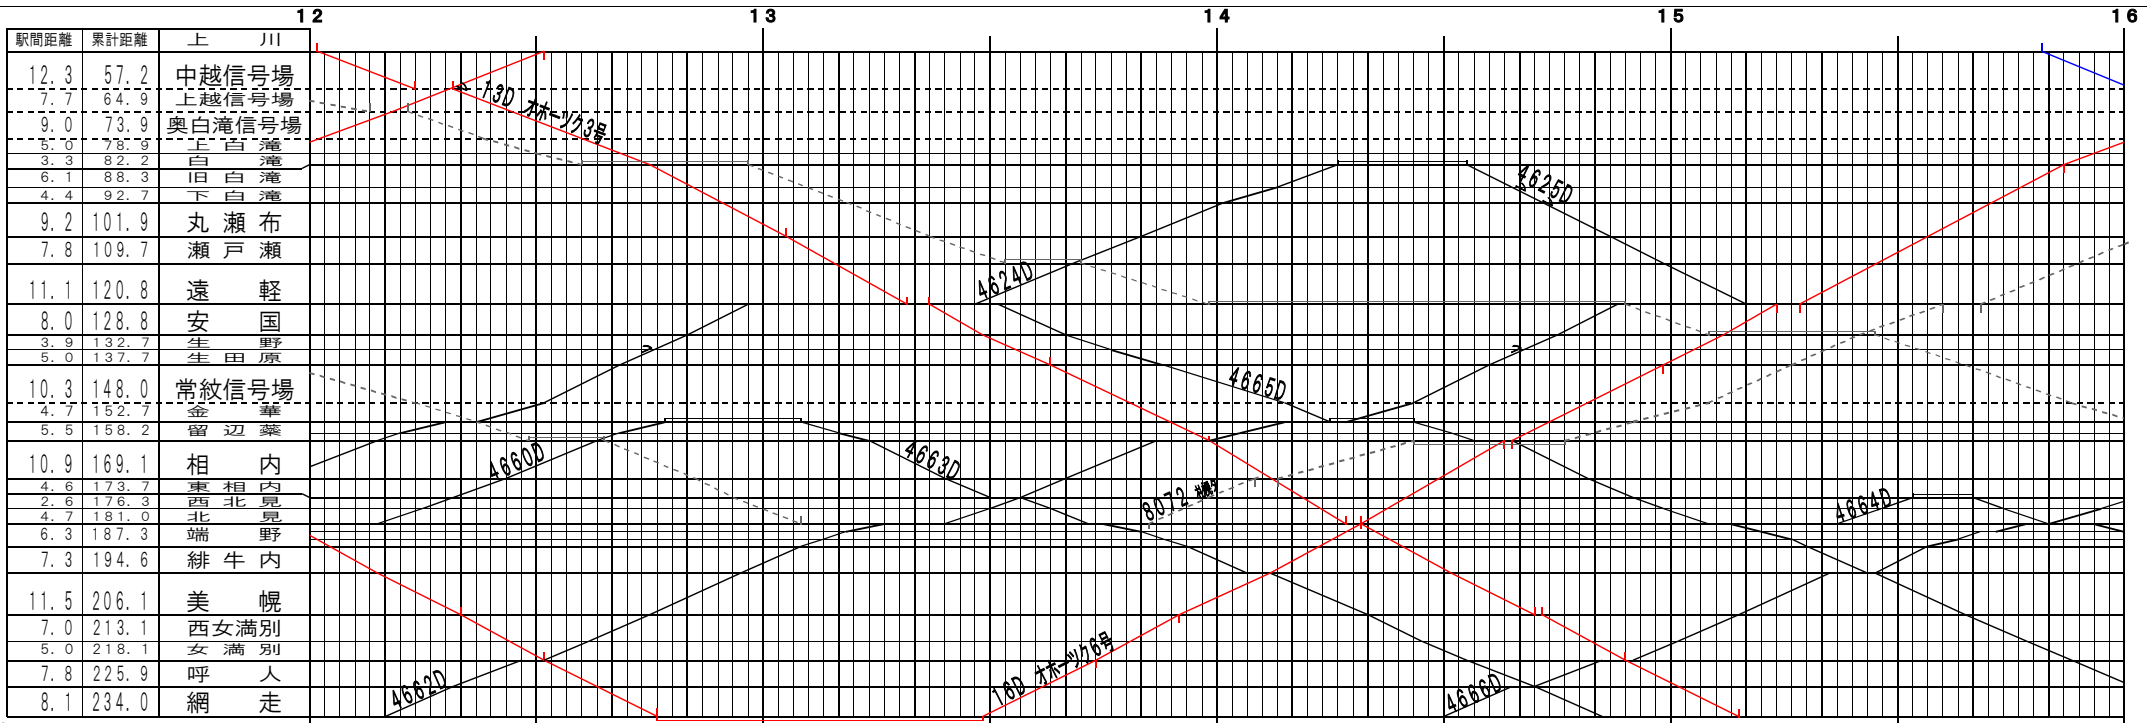

①【石北本線】上川～網走(1)
© 2004-2014 SFL All rights reserved.

②【石北本線】上川～網走(2)
© 2004-2014 SFL All rights reserved.

④基本【石北本線】上川～網走(3)
© 2004-2014 SFL All rights reserved.

④基本【石北本線】上川～網走(4)
© 2004-2014 SFL All rights reserved.