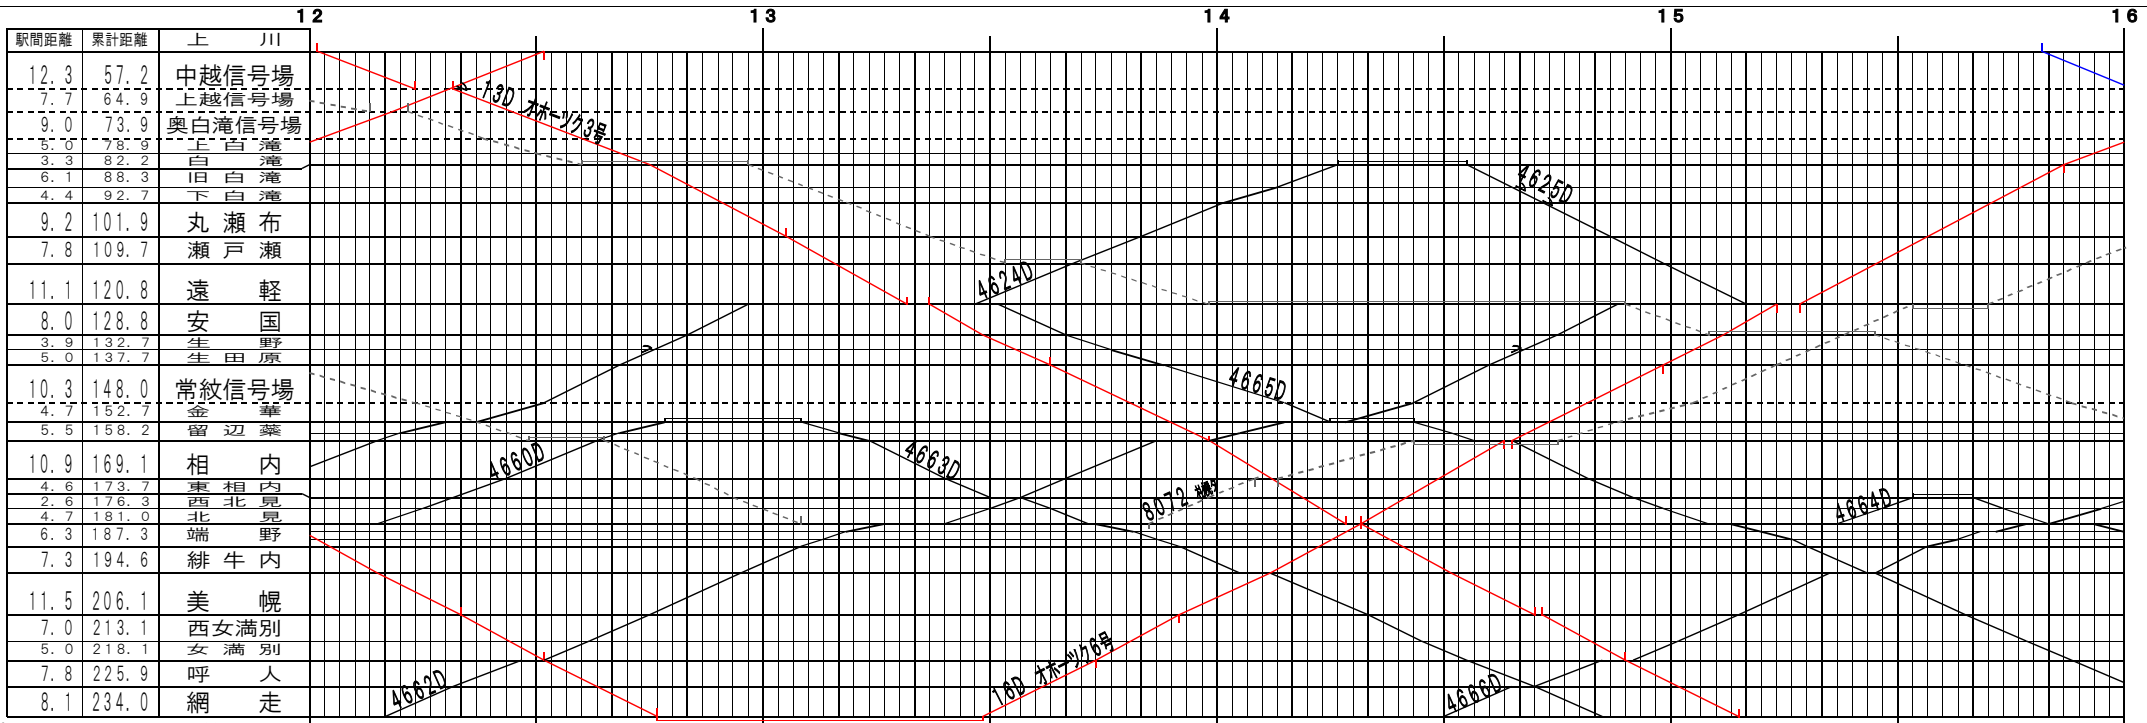

①基本【石北本線】上川～網走(1)  
© 2004-2015 SFL All rights reserved.

②基本【石北本線】上川～網走(2)  
© 2004-2015 SFL All rights reserved.

④基本【石北本線】上川～網走(3)  
© 2004-2015 SFL All rights reserved.

④基本【石北本線】上川～網走(4)  
© 2004-2015 SFL All rights reserved.