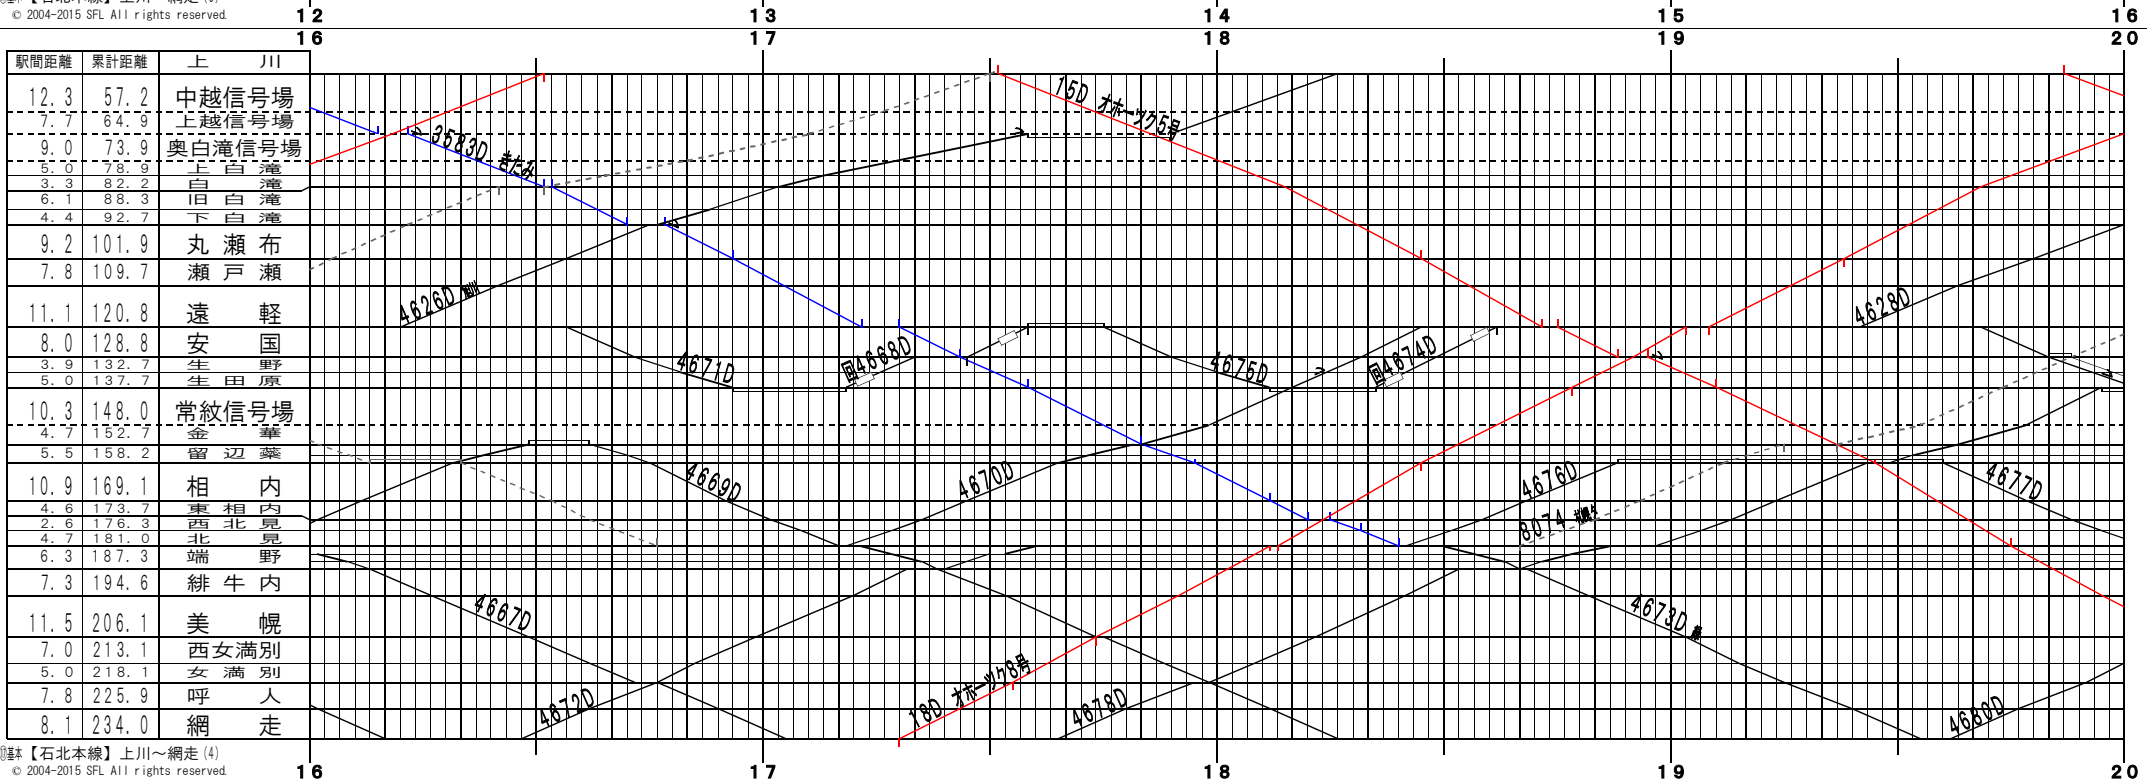

①基本【石北本線】上川～網走(1)  
© 2004-2015 SFL All rights reserved.

②基本【石北本線】上川～網走(2)  
© 2004-2015 SFL All rights reserved.

④基本【石北本線】上川～網走(3)  
© 2004-2015 SFL All rights reserved.

④基本【石北本線】上川～網走(4)  
© 2004-2015 SFL All rights reserved.