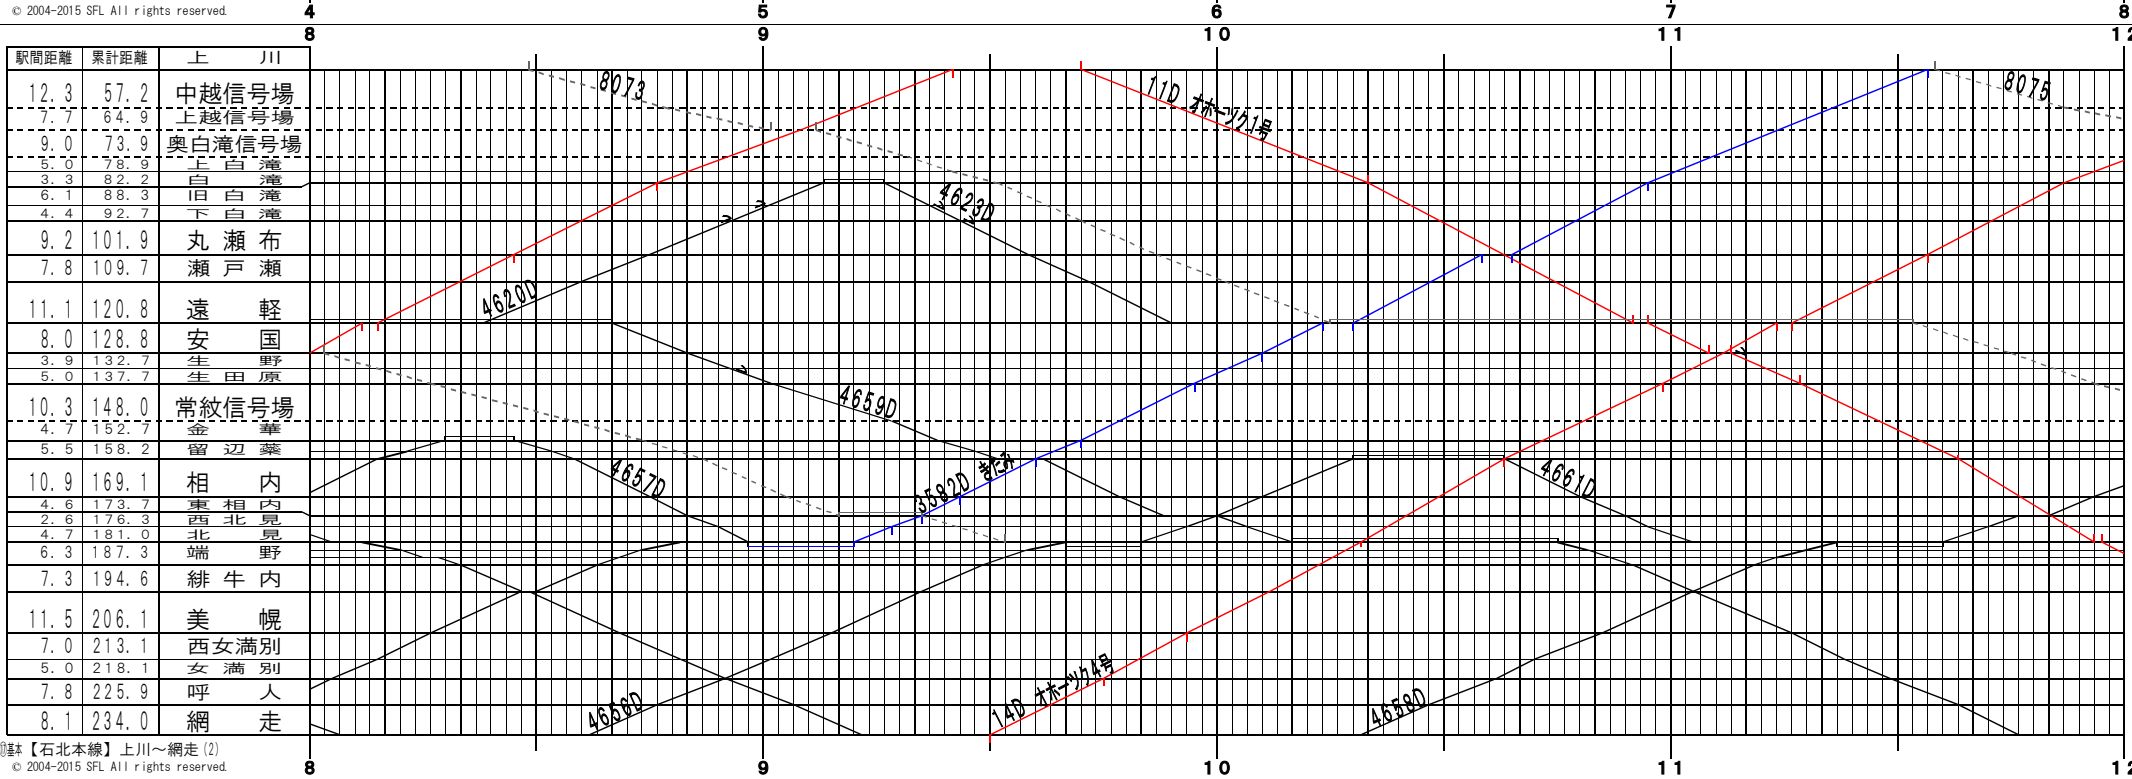

①基本【石北本線】上川～網走(1)  
© 2004-2015 SFL All rights reserved.

②基本【石北本線】上川～網走(2)  
© 2004-2015 SFL All rights reserved.

④基本【石北本線】上川～網走(3)  
© 2004-2015 SFL All rights reserved.

④基本【石北本線】上川～網走(4)  
© 2004-2015 SFL All rights reserved.