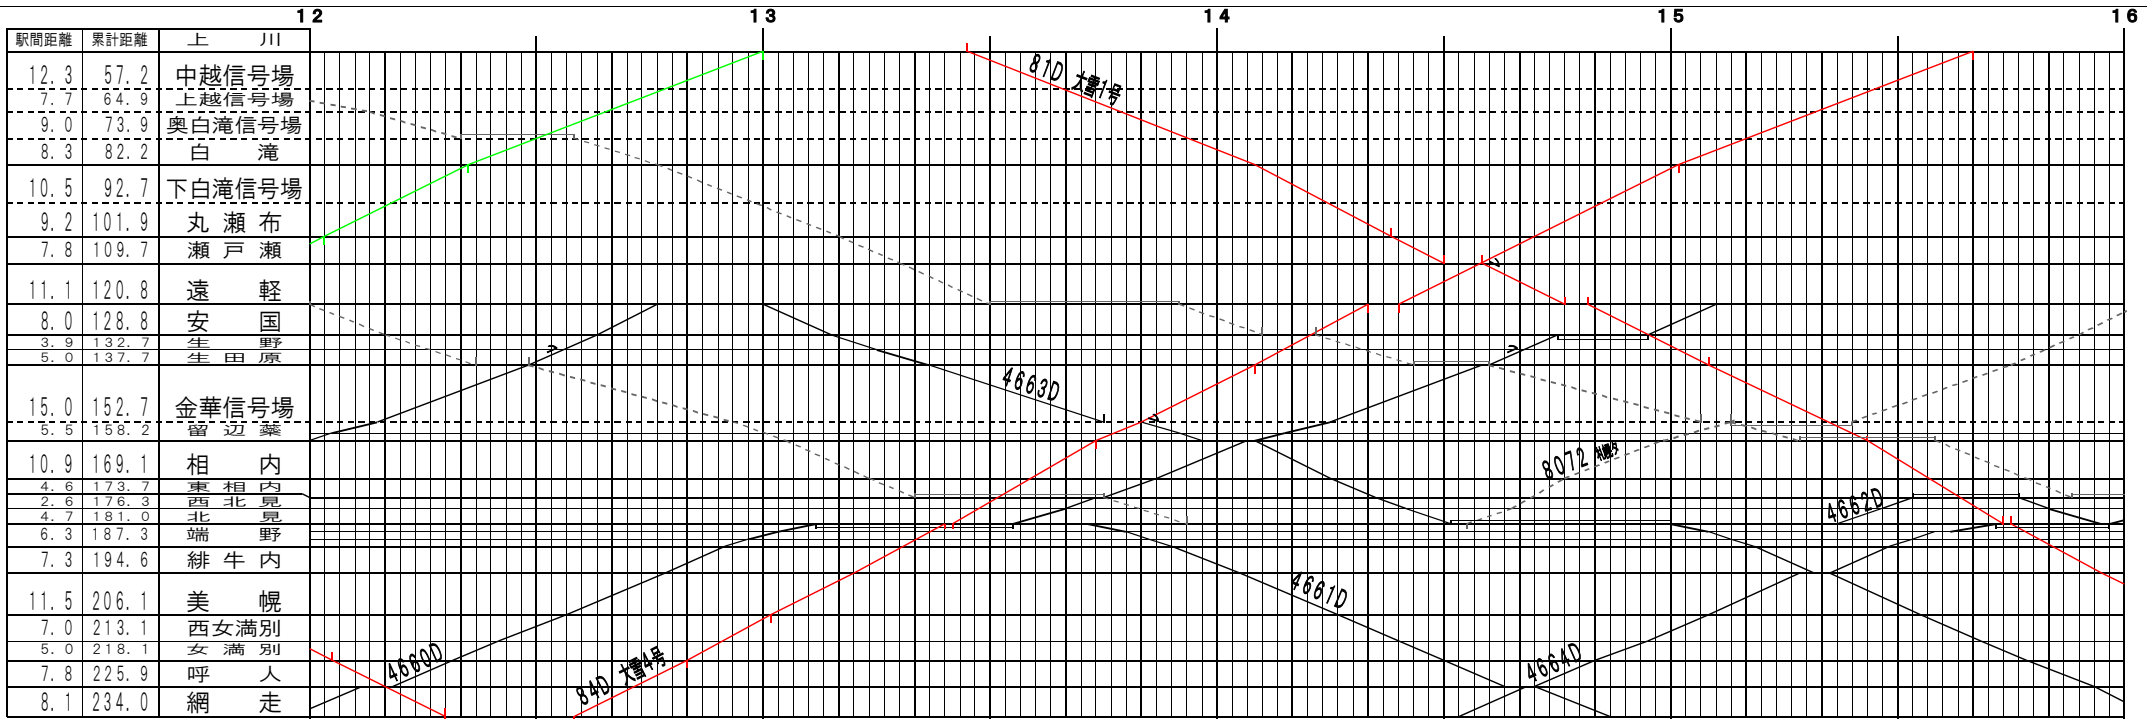

①基本【石北本線】上川～網走(1)
© 2004-2017 SFL All rights reserved.

②基本【石北本線】上川～網走(2)
© 2004-2017 SFL All rights reserved.

④基本【石北本線】上川～網走(3)
© 2004-2017 SFL All rights reserved.

④基本【石北本線】上川～網走(4)
© 2004-2017 SFL All rights reserved.