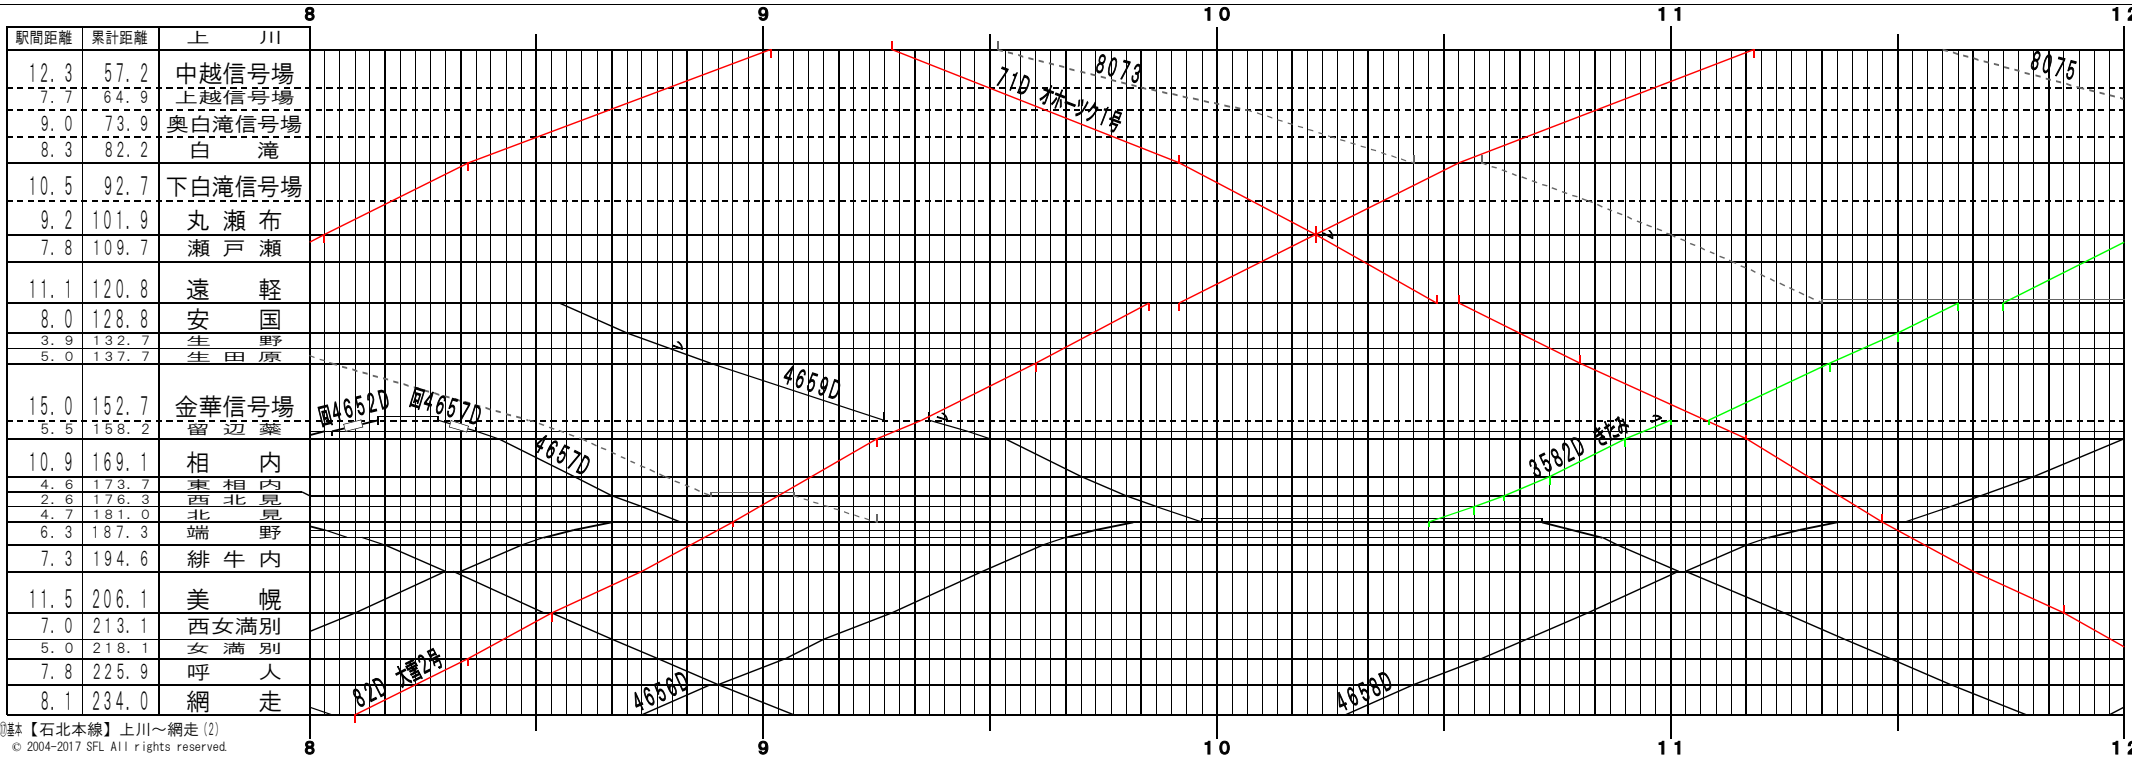

①基本【石北本線】上川～網走(1)
© 2004-2017 SFL All rights reserved.

②基本【石北本線】上川～網走(2)
© 2004-2017 SFL All rights reserved.

④基本【石北本線】上川～網走(3)
© 2004-2017 SFL All rights reserved.

④基本【石北本線】上川～網走(4)
© 2004-2017 SFL All rights reserved.