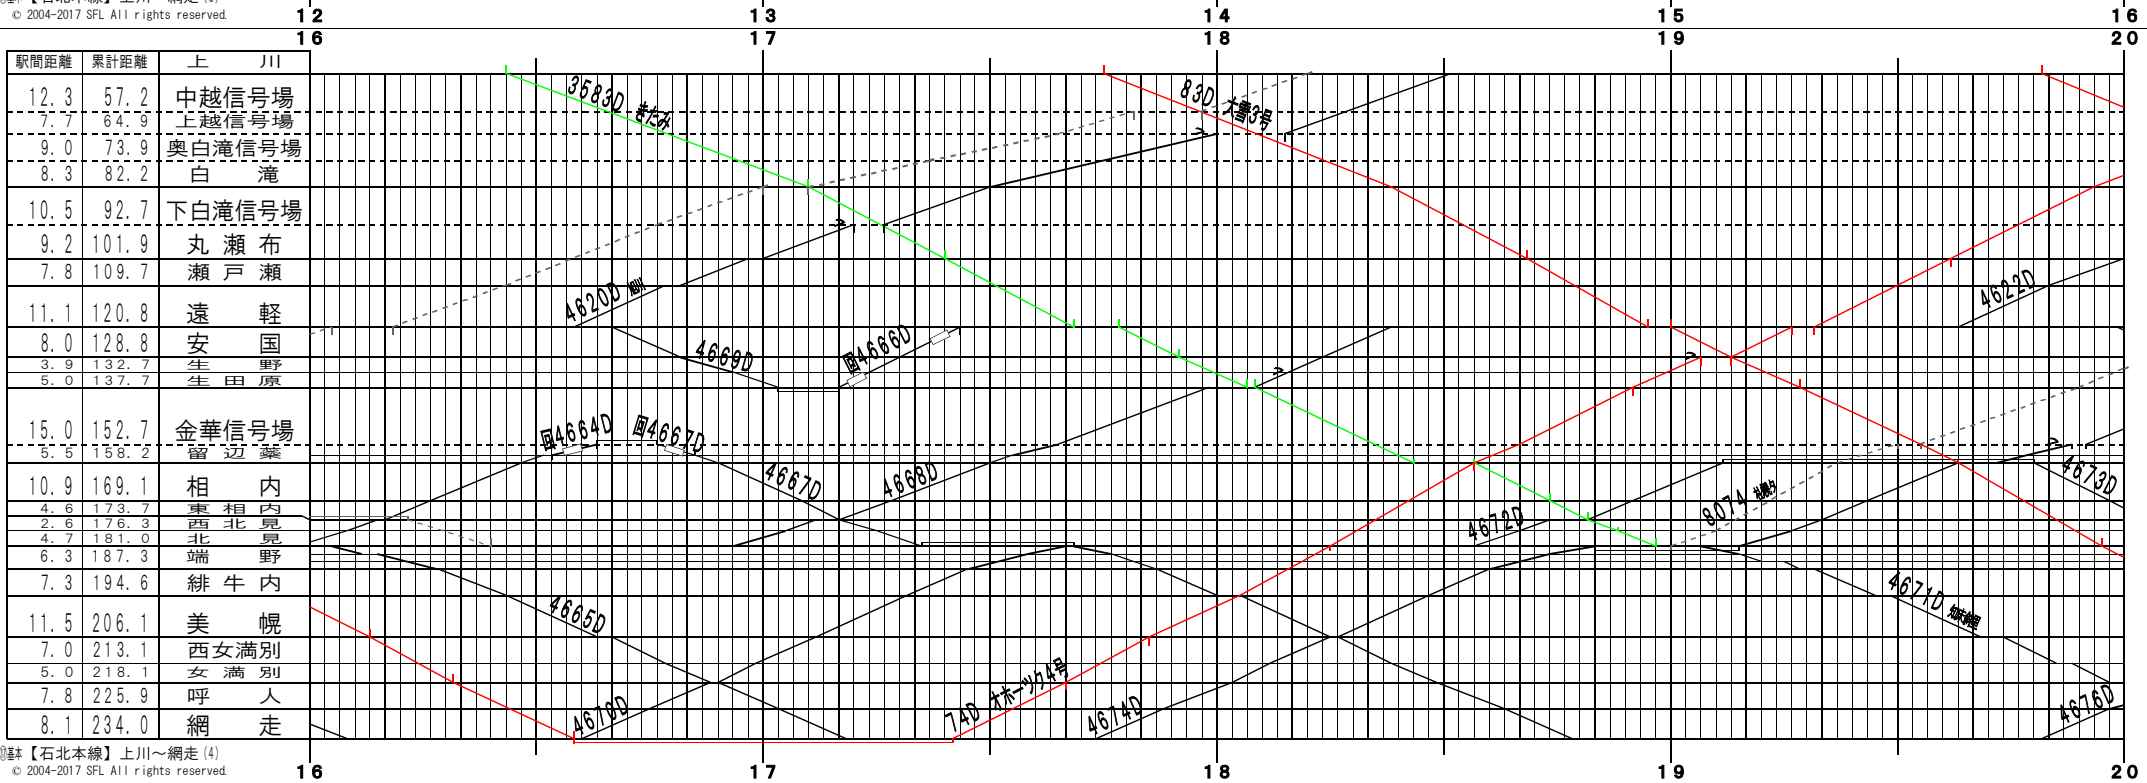

①基本【石北本線】上川～網走(1)
© 2004-2017 SFL All rights reserved.

②基本【石北本線】上川～網走(2)
© 2004-2017 SFL All rights reserved.

④基本【石北本線】上川～網走(3)
© 2004-2017 SFL All rights reserved.

④基本【石北本線】上川～網走(4)
© 2004-2017 SFL All rights reserved.