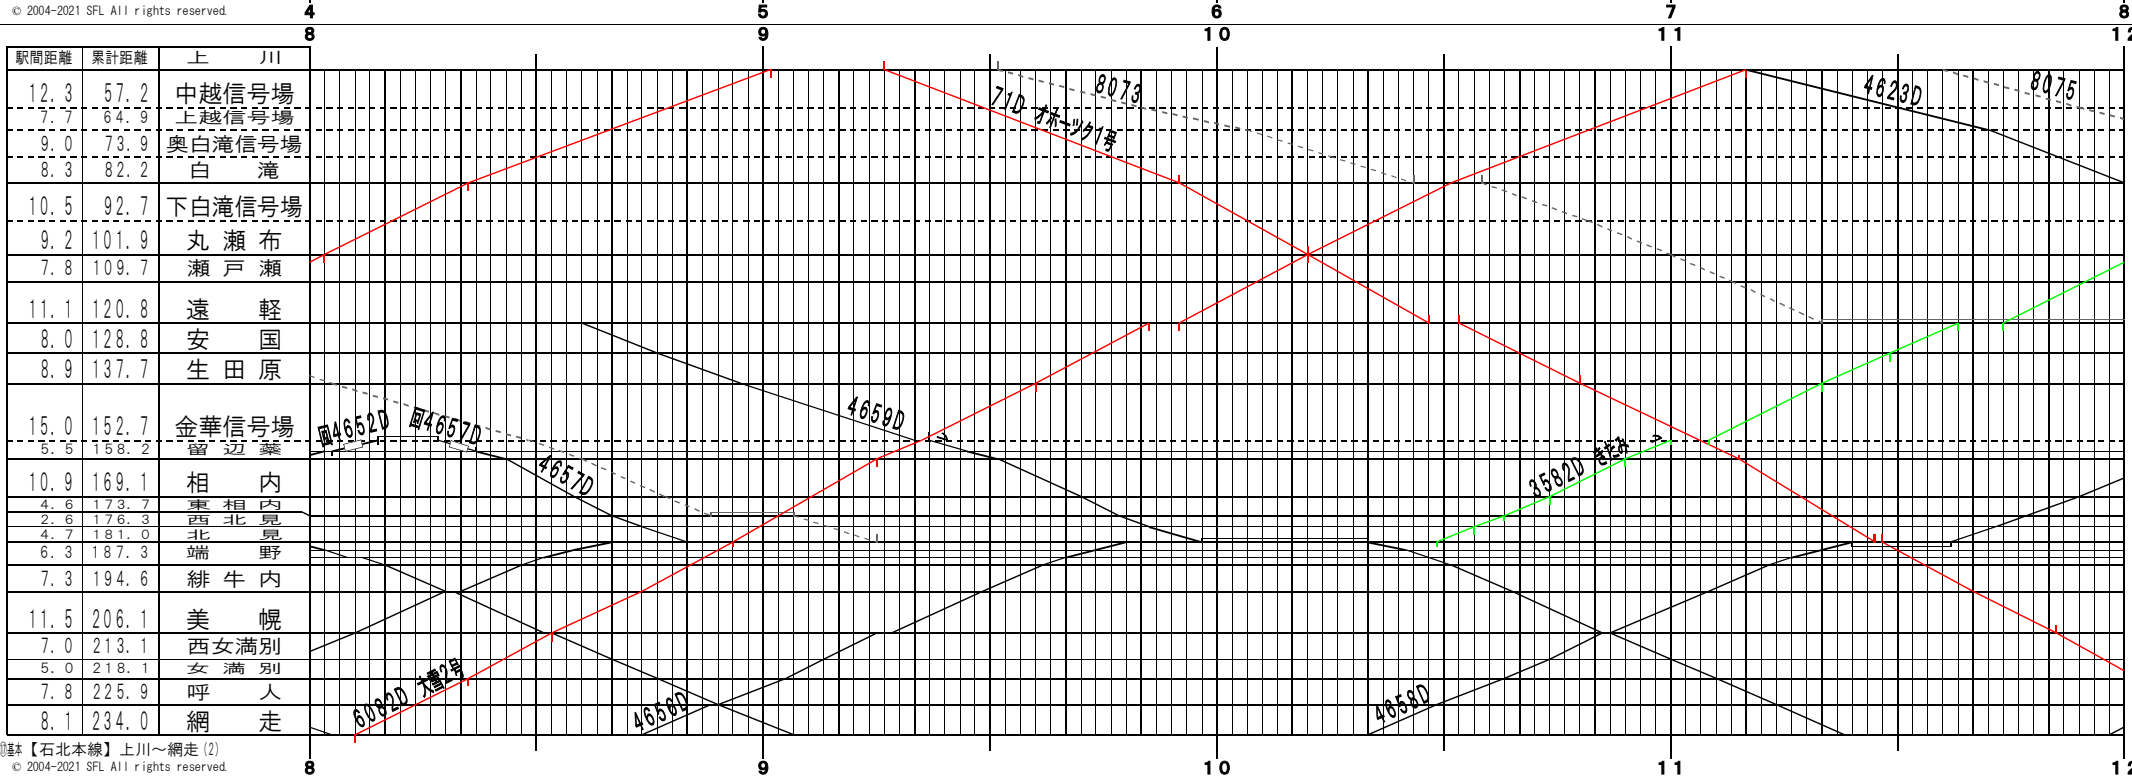

①基本【石北本線】上川～網走(1)
© 2004-2021 SFL All rights reserved.

②基本【石北本線】上川～網走(2)
© 2004-2021 SFL All rights reserved.

④基本【石北本線】上川～網走(3)
© 2004-2021 SFL All rights reserved.

④基本【石北本線】上川～網走(4)
© 2004-2021 SFL All rights reserved.