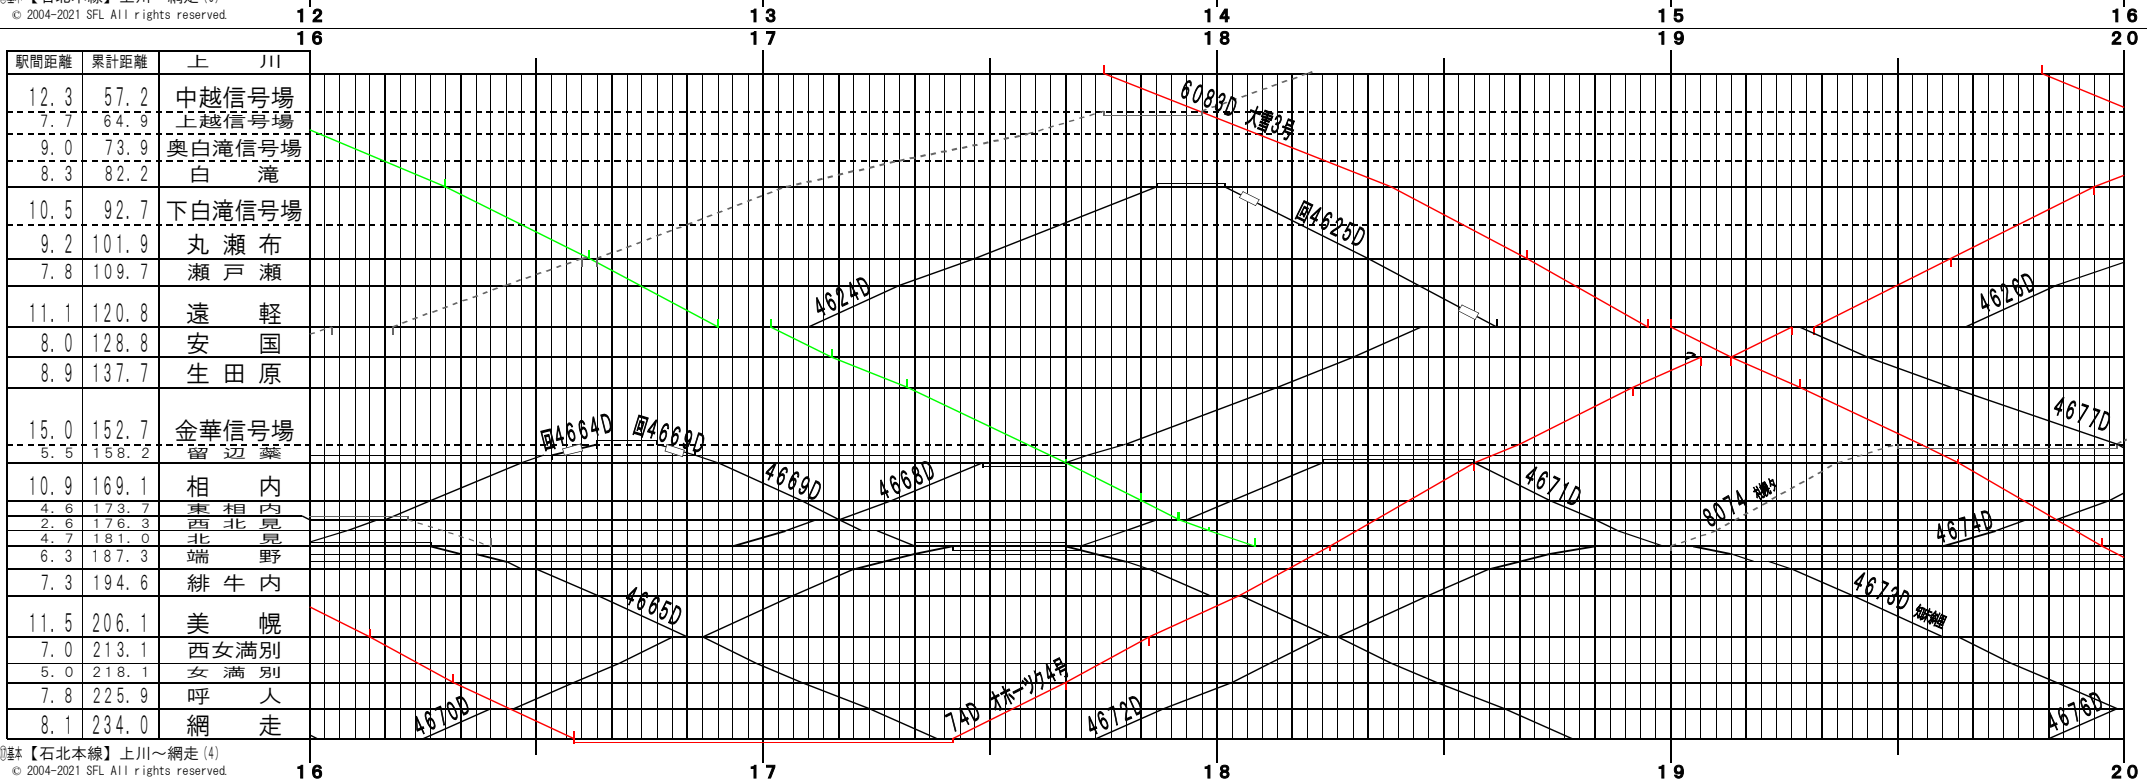

①基本【石北本線】上川～網走(1)
© 2004-2021 SFL All rights reserved.

②基本【石北本線】上川～網走(2)
© 2004-2021 SFL All rights reserved.

④基本【石北本線】上川～網走(3)
© 2004-2021 SFL All rights reserved.

④基本【石北本線】上川～網走(4)
© 2004-2021 SFL All rights reserved.