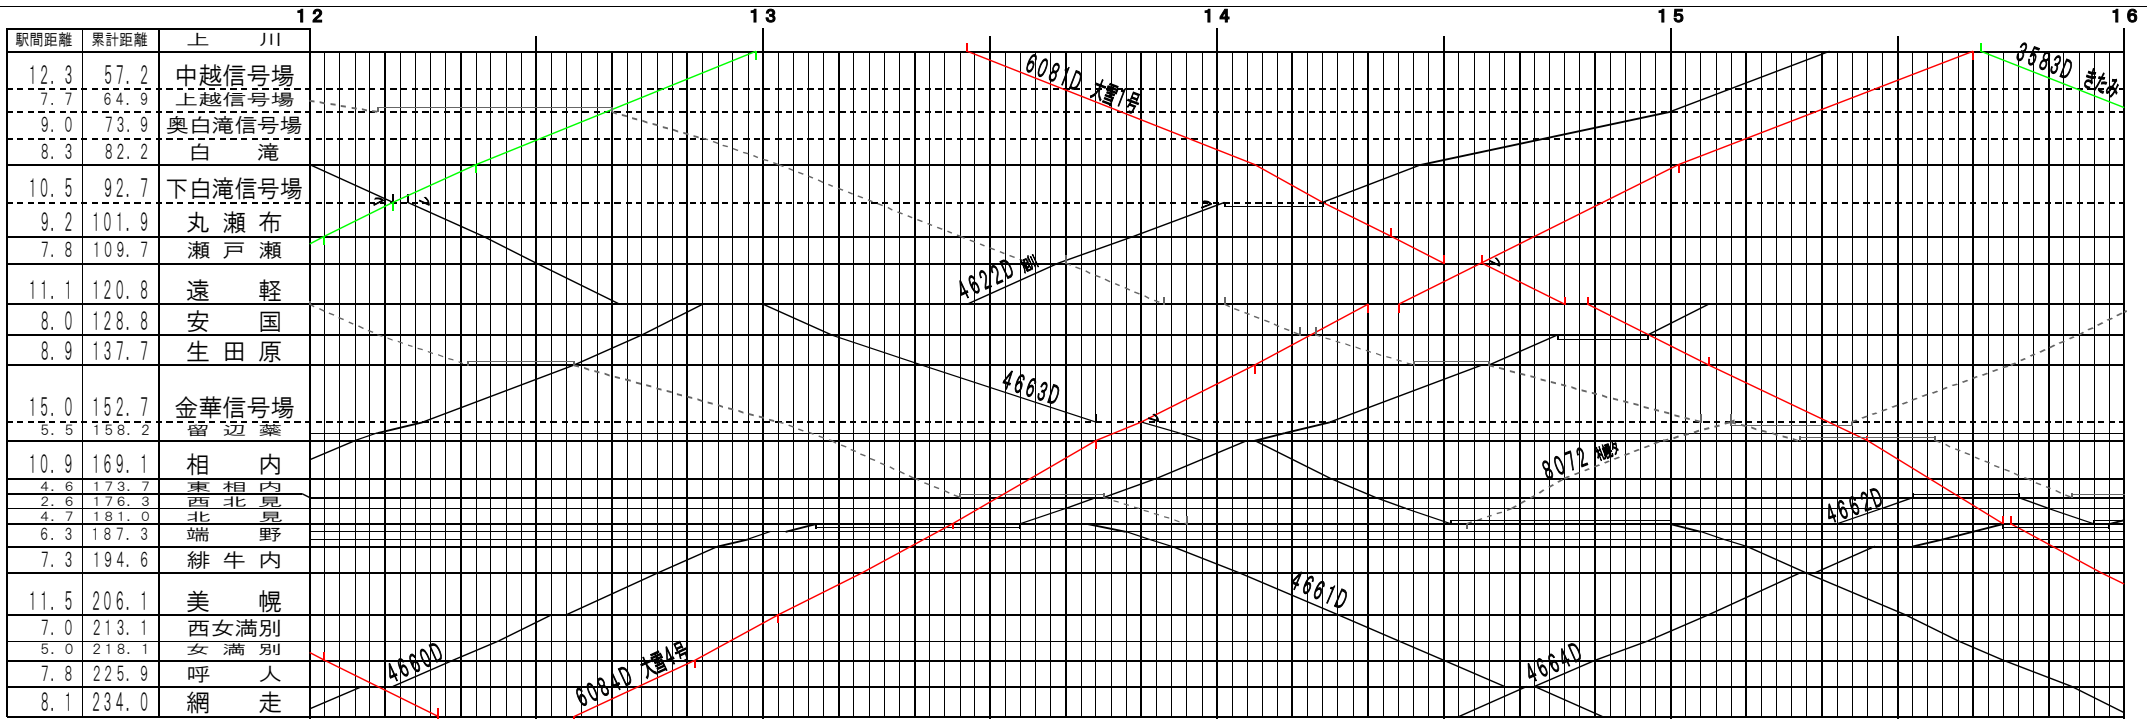

①基本【石北本線】上川～網走(1)
© 2004-2021 SFL All rights reserved.

②基本【石北本線】上川～網走(2)
© 2004-2021 SFL All rights reserved.

④基本【石北本線】上川～網走(3)
© 2004-2021 SFL All rights reserved.

④基本【石北本線】上川～網走(4)
© 2004-2021 SFL All rights reserved.