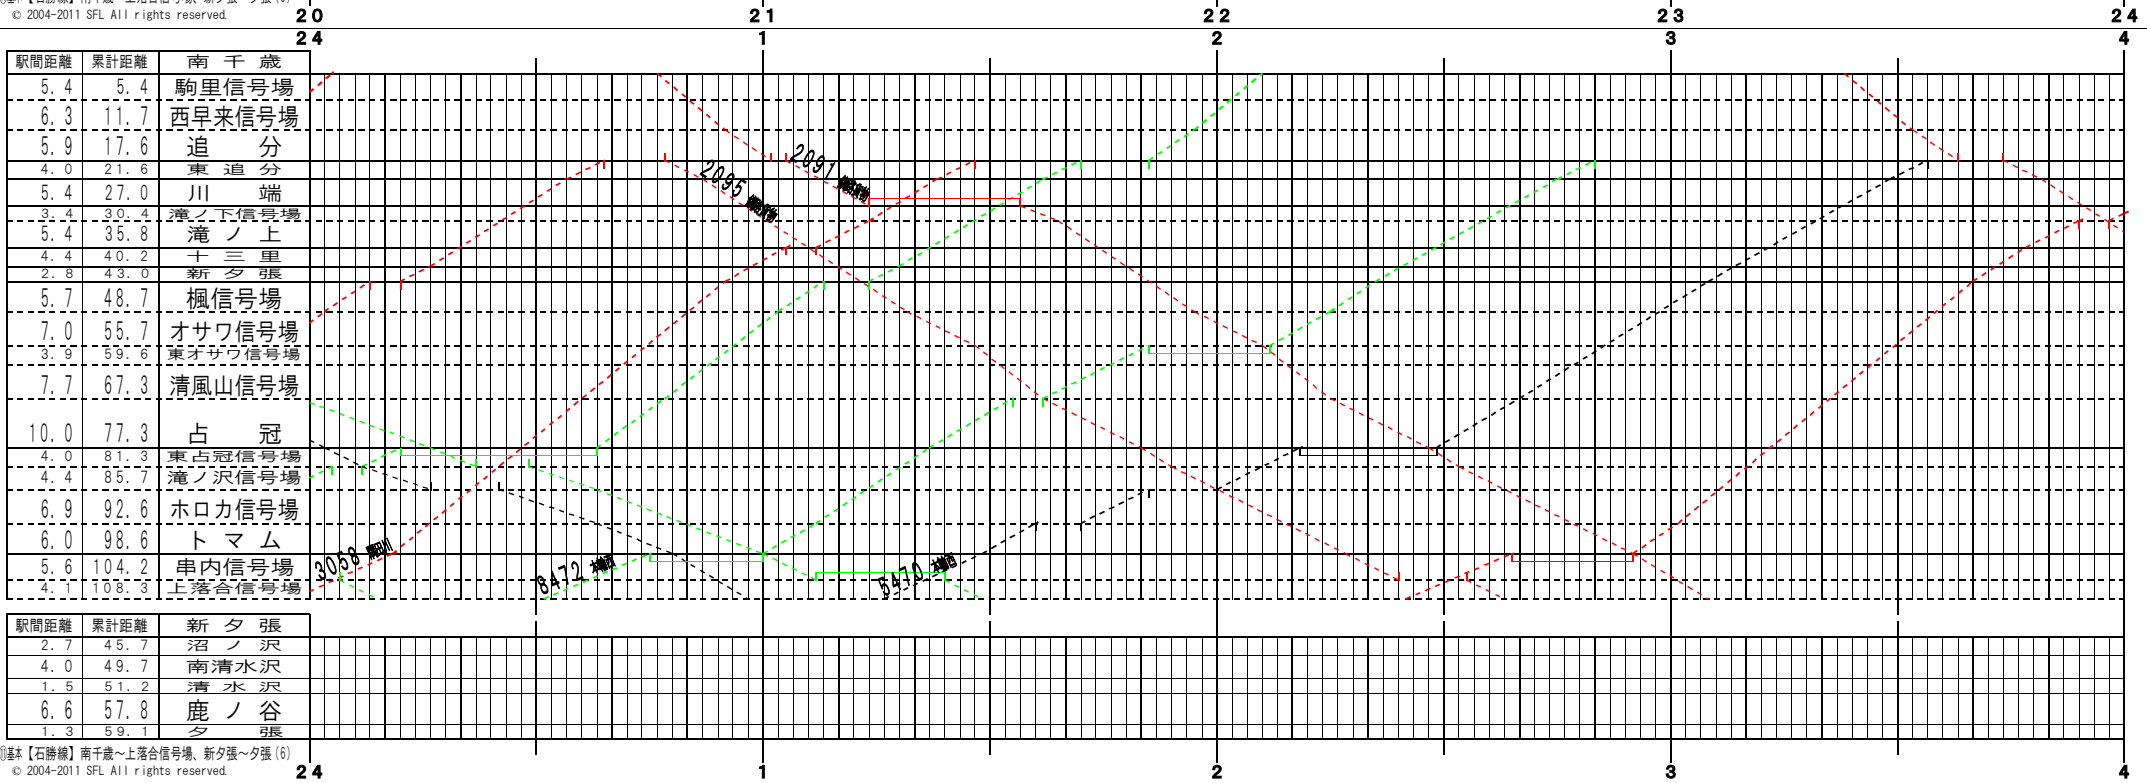

①基本【石勝線】南千歳～上落合信号場、新夕張～夕張(5)
© 2004-2011 SFL All rights reserved.

②基本【石勝線】南千歳～上落合信号場、新夕張～夕張(6)
© 2004-2011 SFL All rights reserved.