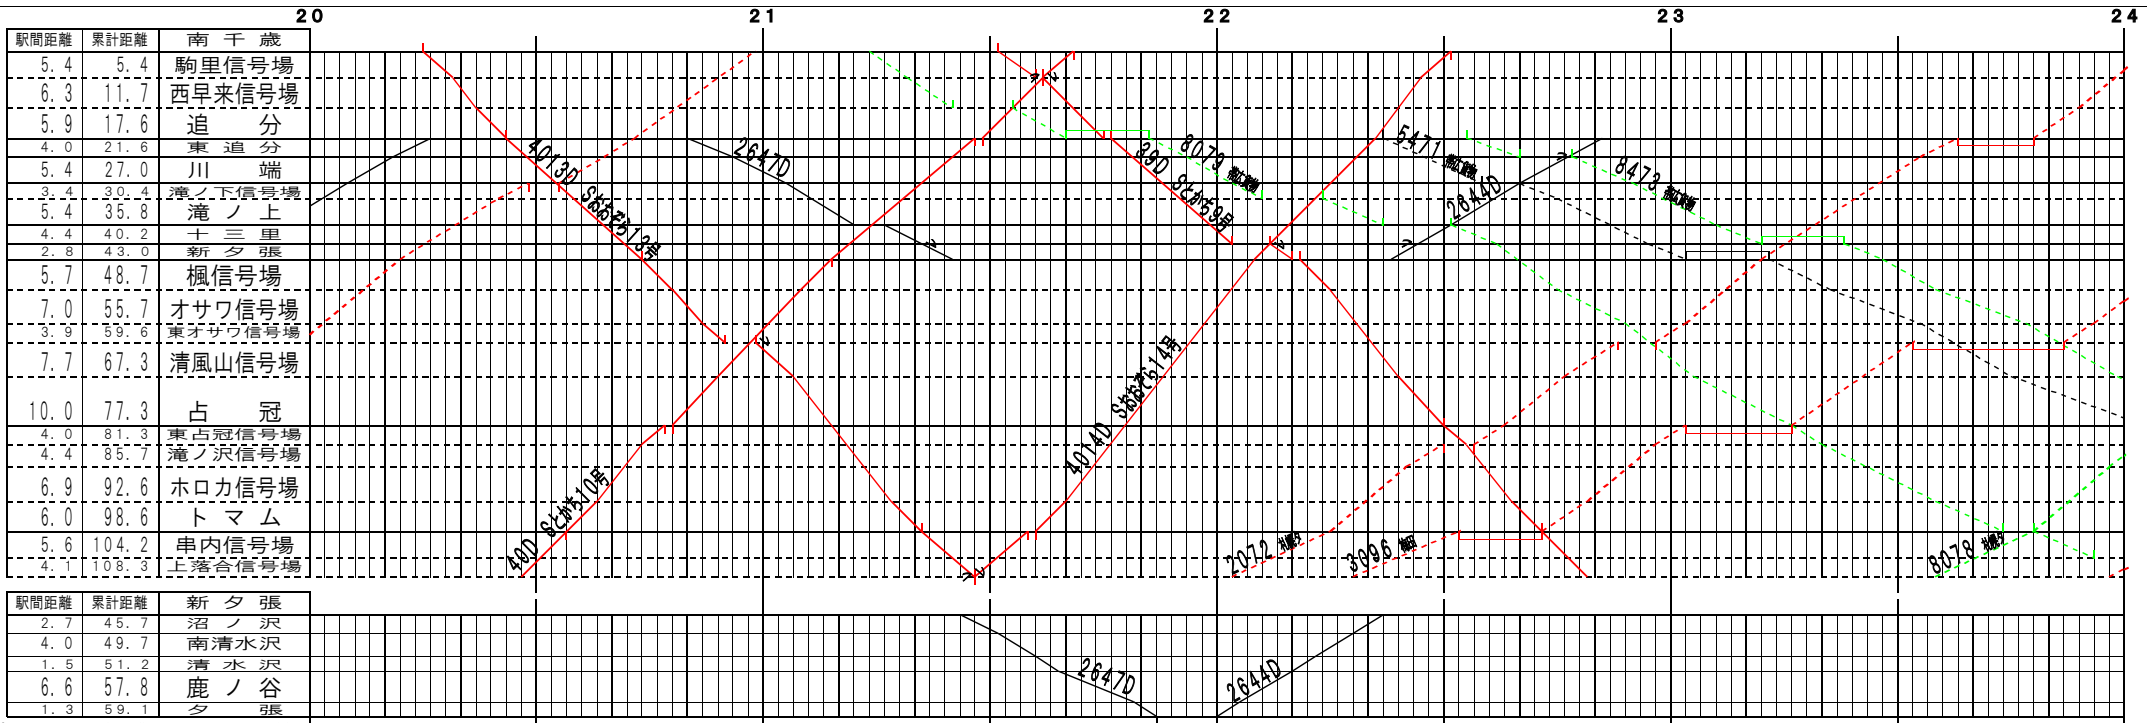

①基本【石勝線】南千歳～上落合信号場、新夕張～夕張(5)
© 2004-2011 SFL All rights reserved.