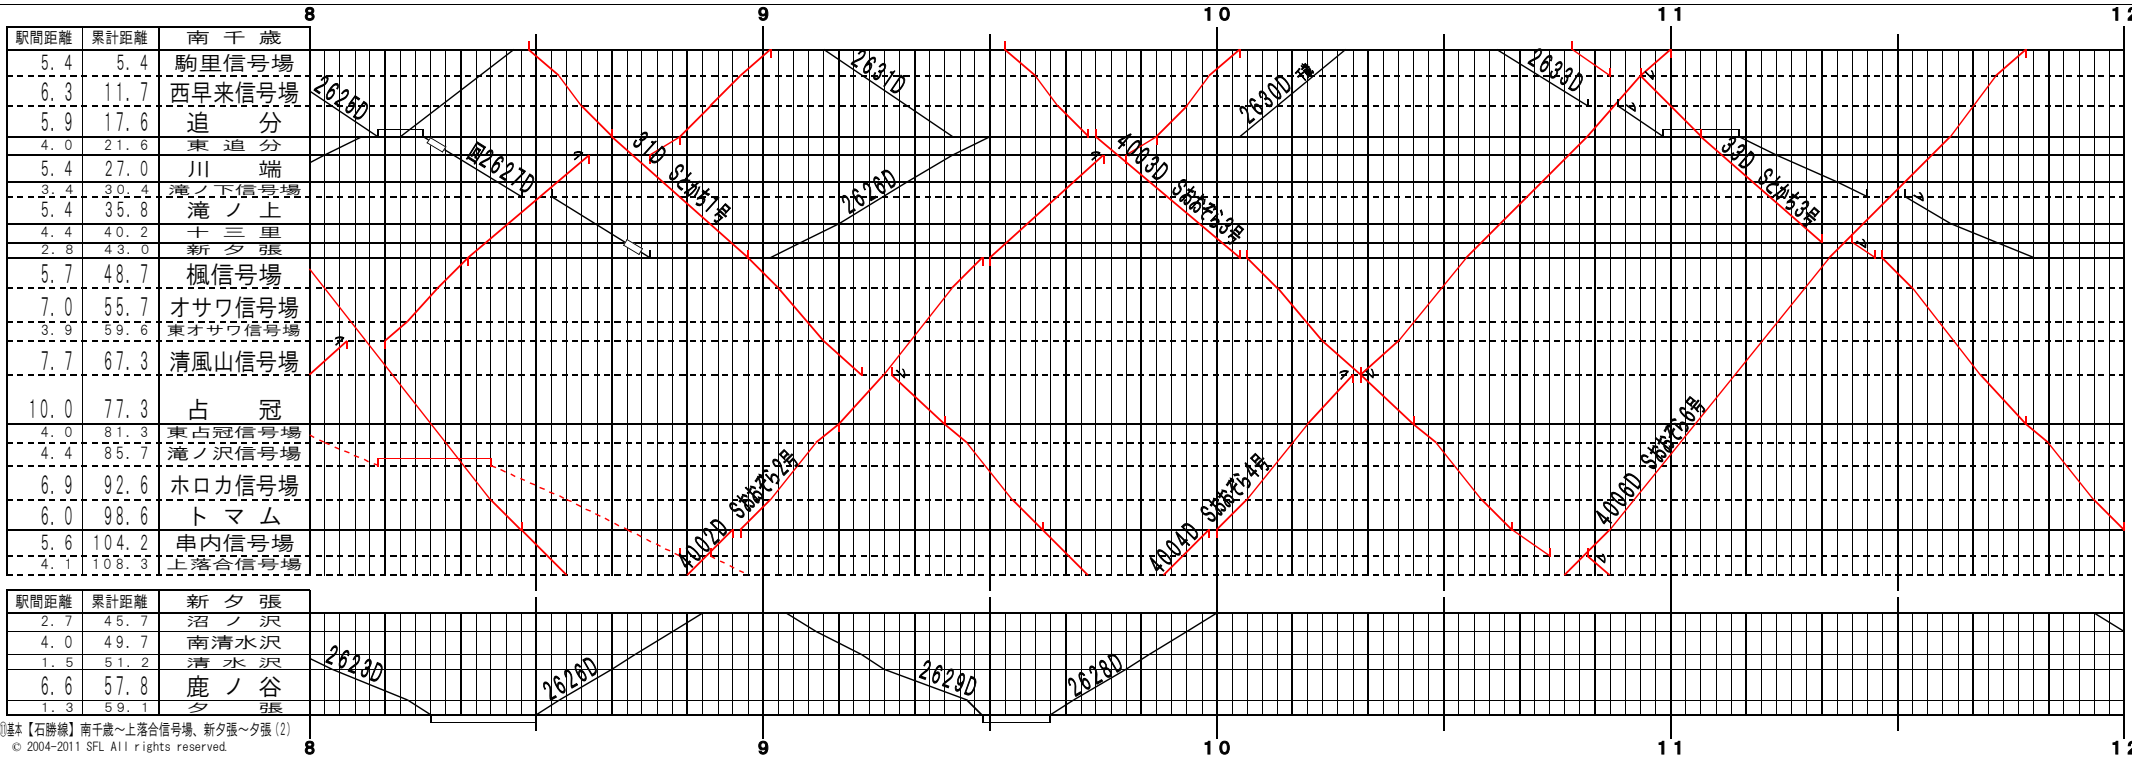

①基本【石勝線】南千歳～上落合信号場、新夕張～夕張(1)  
© 2004-2011 SFL All rights reserved.

②基本【石勝線】南千歳～上落合信号場、新夕張～夕張(2)  
© 2004-2011 SFL All rights reserved.

①基本【石勝線】南千歳～上落合信号場、新夕張～夕張(3)  
© 2004-2011 SFL All rights reserved.