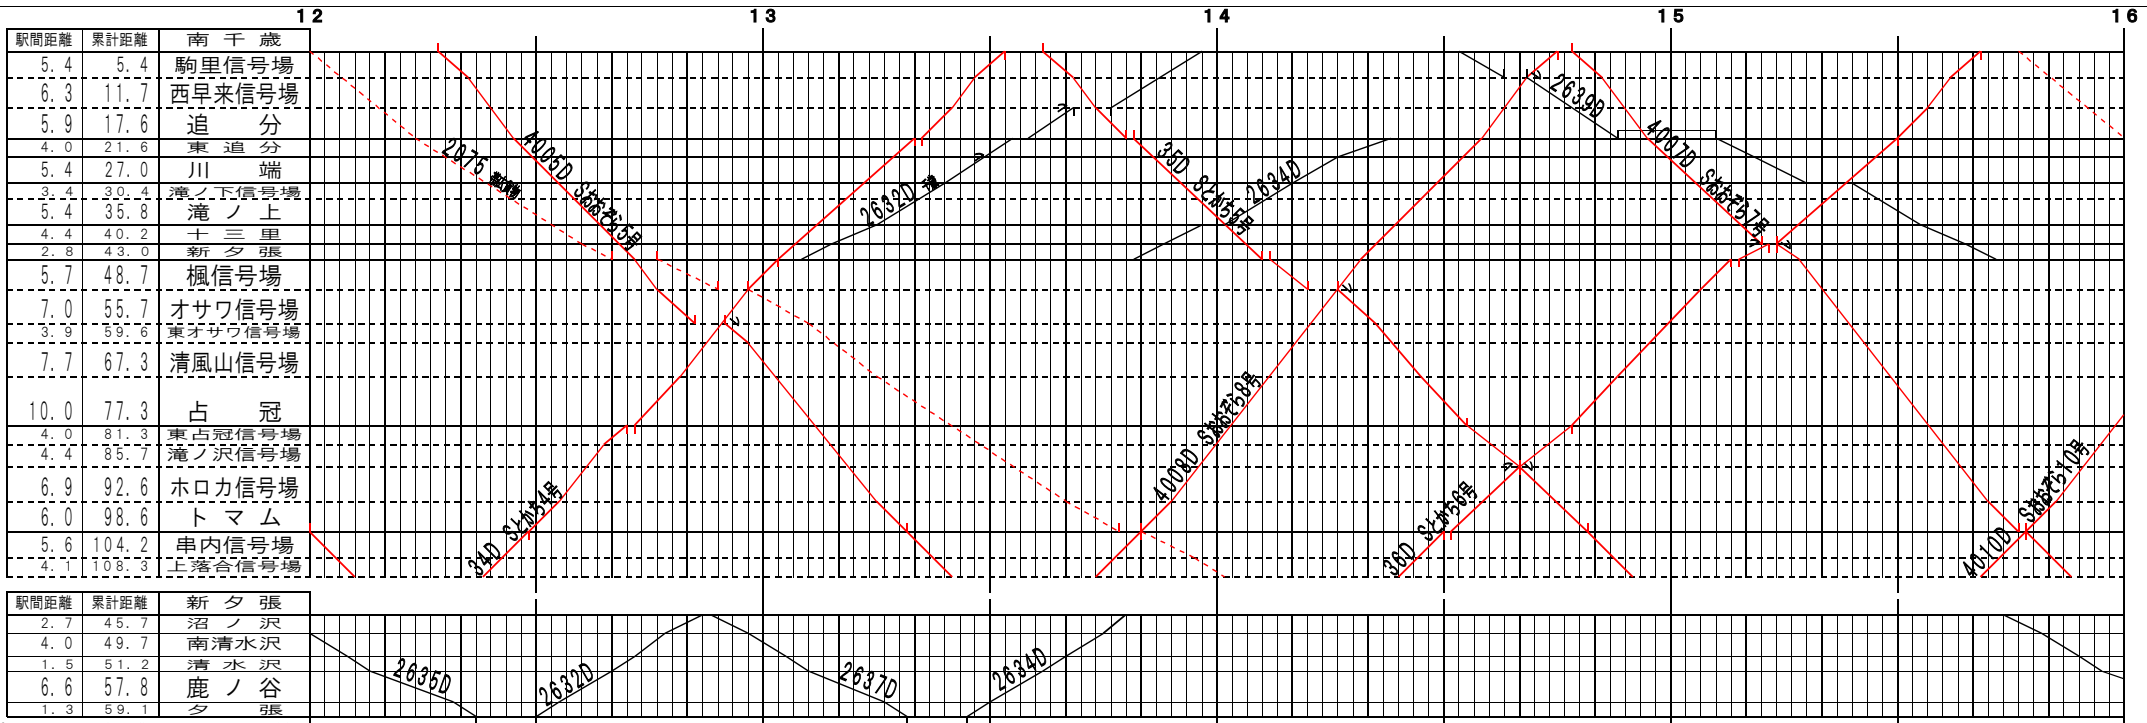

①基本【石勝線】南千歳～上落合信号場、新夕張～夕張(1)  
© 2004-2011 SFL All rights reserved.

②基本【石勝線】南千歳～上落合信号場、新夕張～夕張(2)  
© 2004-2011 SFL All rights reserved.

①基本【石勝線】南千歳～上落合信号場、新夕張～夕張(3)  
© 2004-2011 SFL All rights reserved.