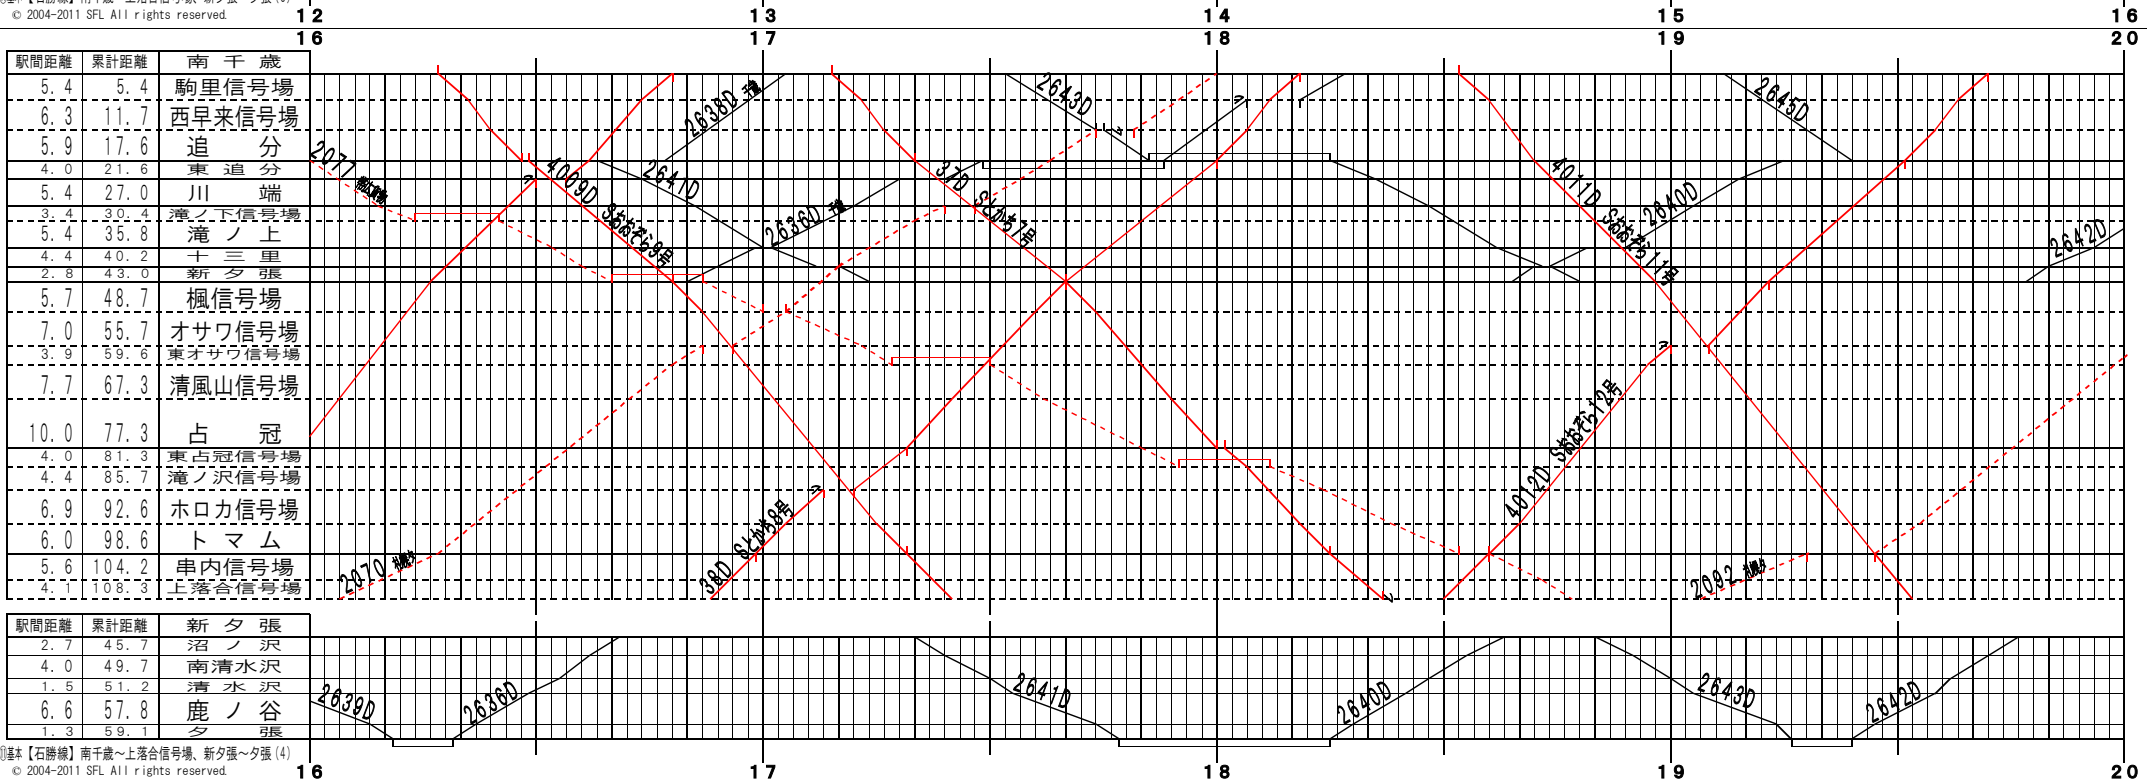

①基本【石勝線】南千歳～上落合信号場、新夕張～夕張(1)  
© 2004-2011 SFL All rights reserved.

②基本【石勝線】南千歳～上落合信号場、新夕張～夕張(2)  
© 2004-2011 SFL All rights reserved.

①基本【石勝線】南千歳～上落合信号場、新夕張～夕張(3)  
© 2004-2011 SFL All rights reserved.