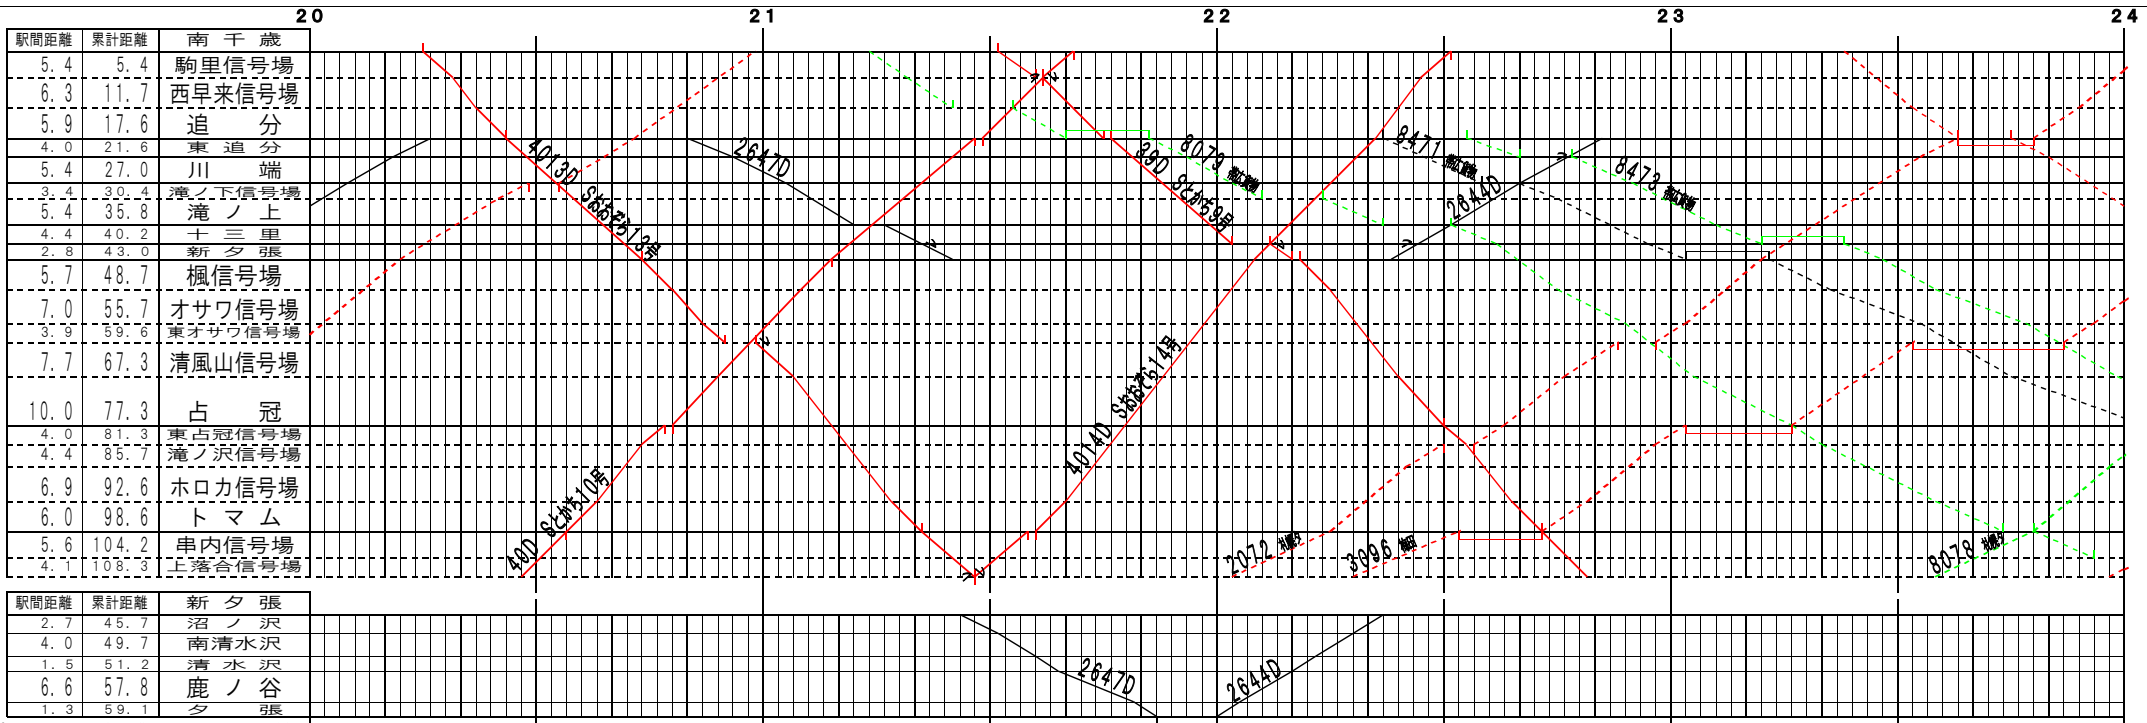

①基本【石勝線】南千歳～上落合信号場、新夕張～夕張(5)
© 2004-2012 SFL All rights reserved.