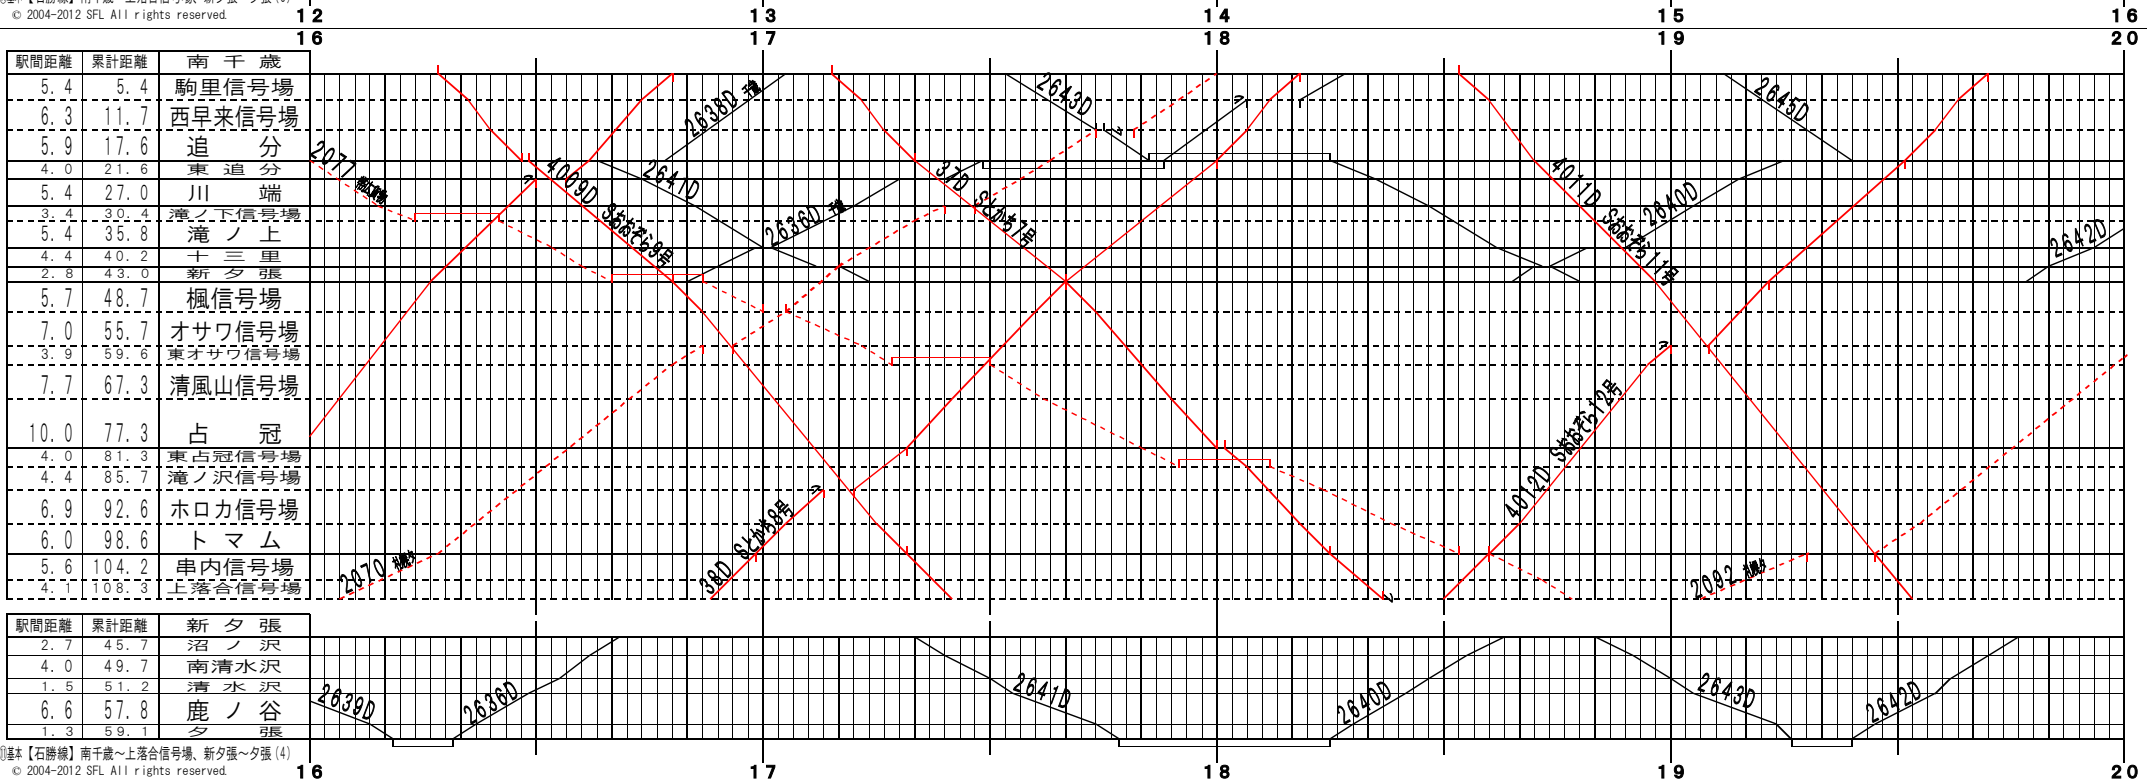

①基本【石勝線】南千歳～上落合信号場、新夕張～夕張(1)  
© 2004-2012 SFL All rights reserved.

①基本【石勝線】南千歳～上落合信号場、新夕張～夕張(2)  
© 2004-2012 SFL All rights reserved.

①基本【石勝線】南千歳～上落合信号場、新夕張～夕張(3)  
 © 2004-2012 SFL All rights reserved.