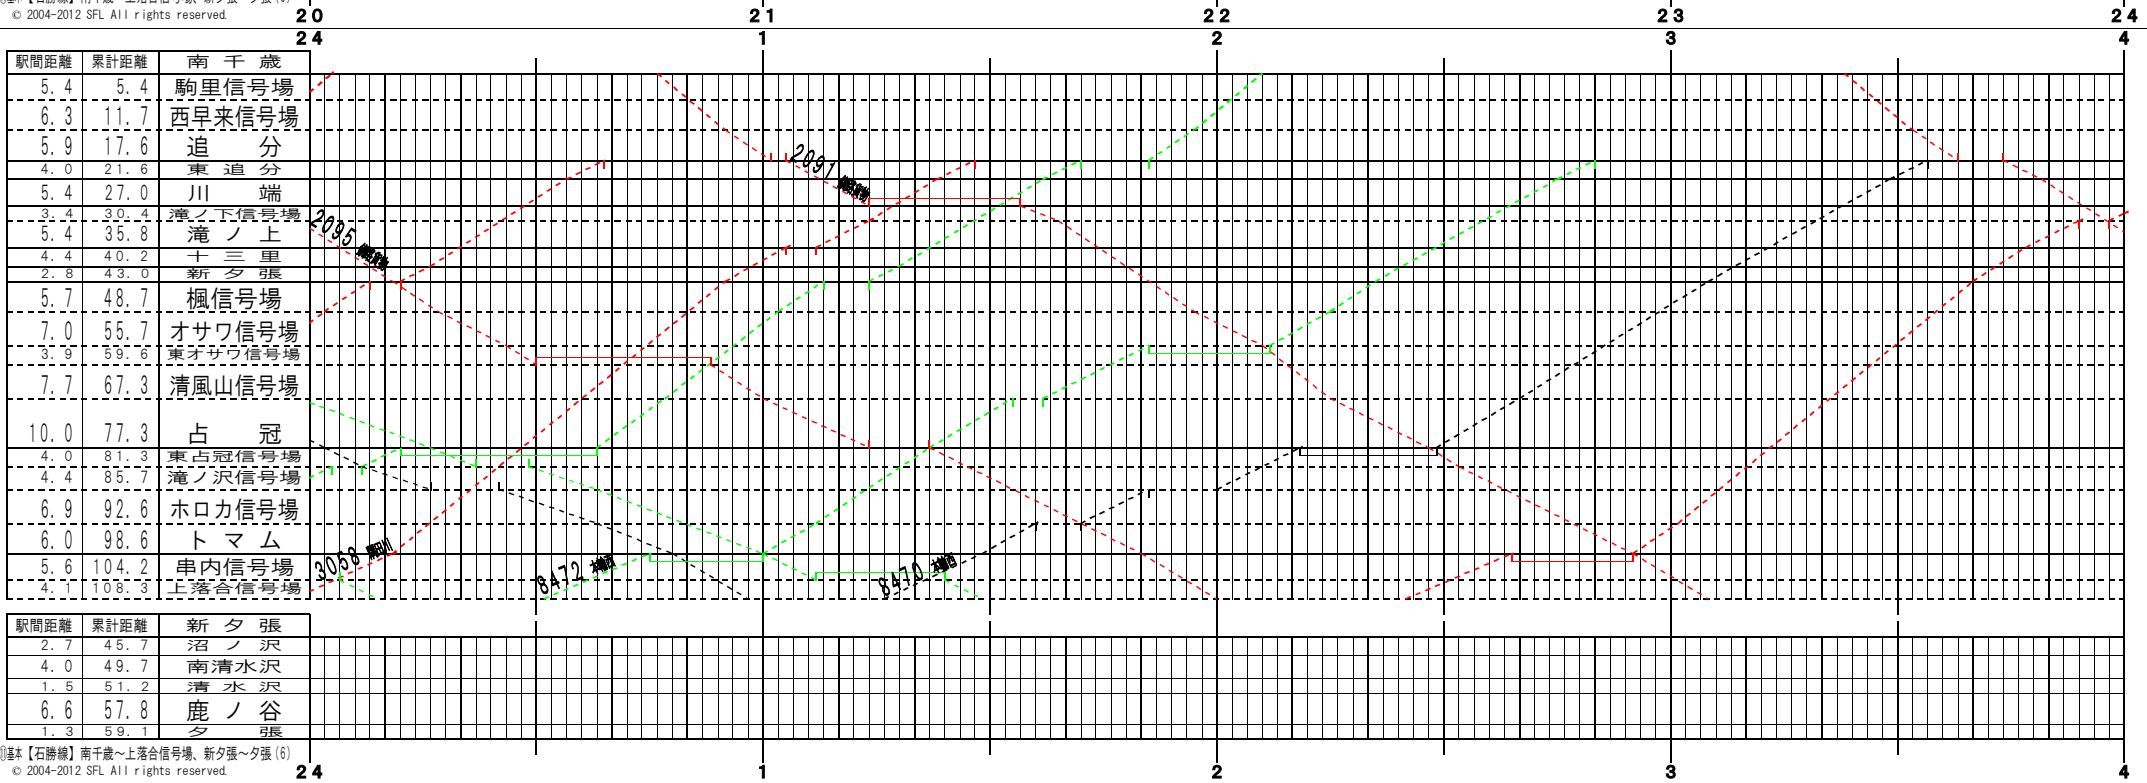

①基本【石勝線】南千歳～上落合信号場、新夕張～夕張(5)
© 2004-2012 SFL All rights reserved.

①基本【石勝線】南千歳～上落合信号場、新夕張～夕張(6)
© 2004-2012 SFL All rights reserved.