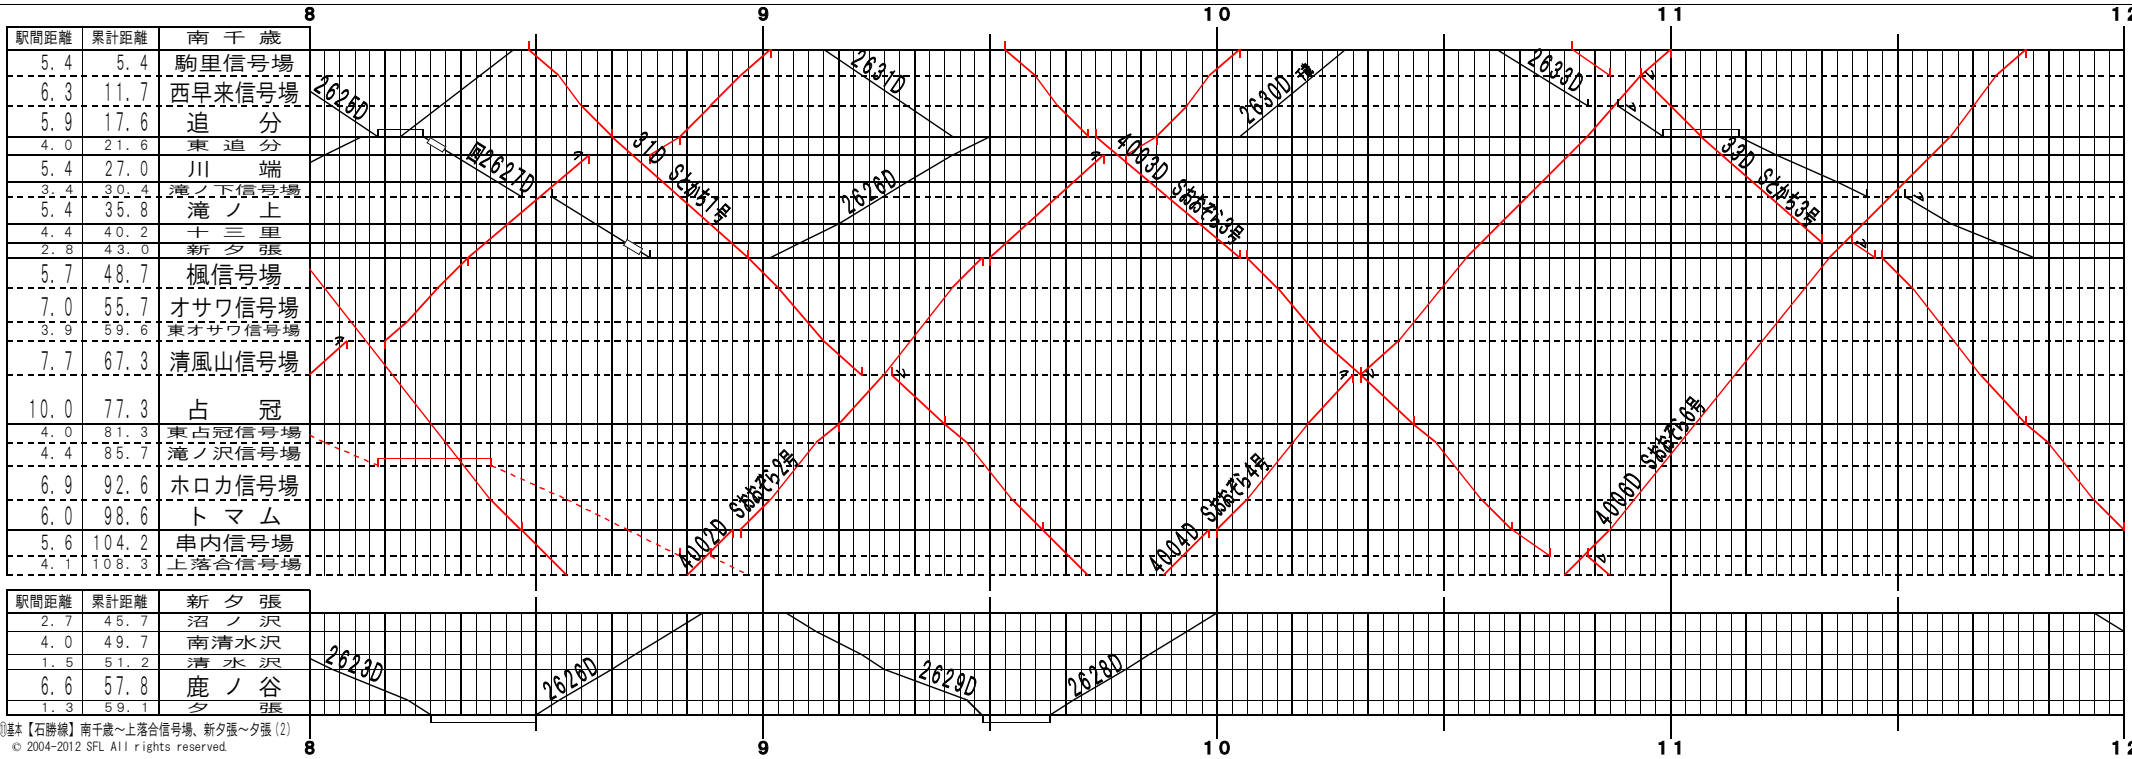

①基本【石勝線】南千歳～上落合信号場、新夕張～夕張(1)  
© 2004-2012 SFL All rights reserved.

①基本【石勝線】南千歳～上落合信号場、新夕張～夕張(2)  
© 2004-2012 SFL All rights reserved.

①基本【石勝線】南千歳～上落合信号場、新夕張～夕張(3)  
 © 2004-2012 SFL All rights reserved.