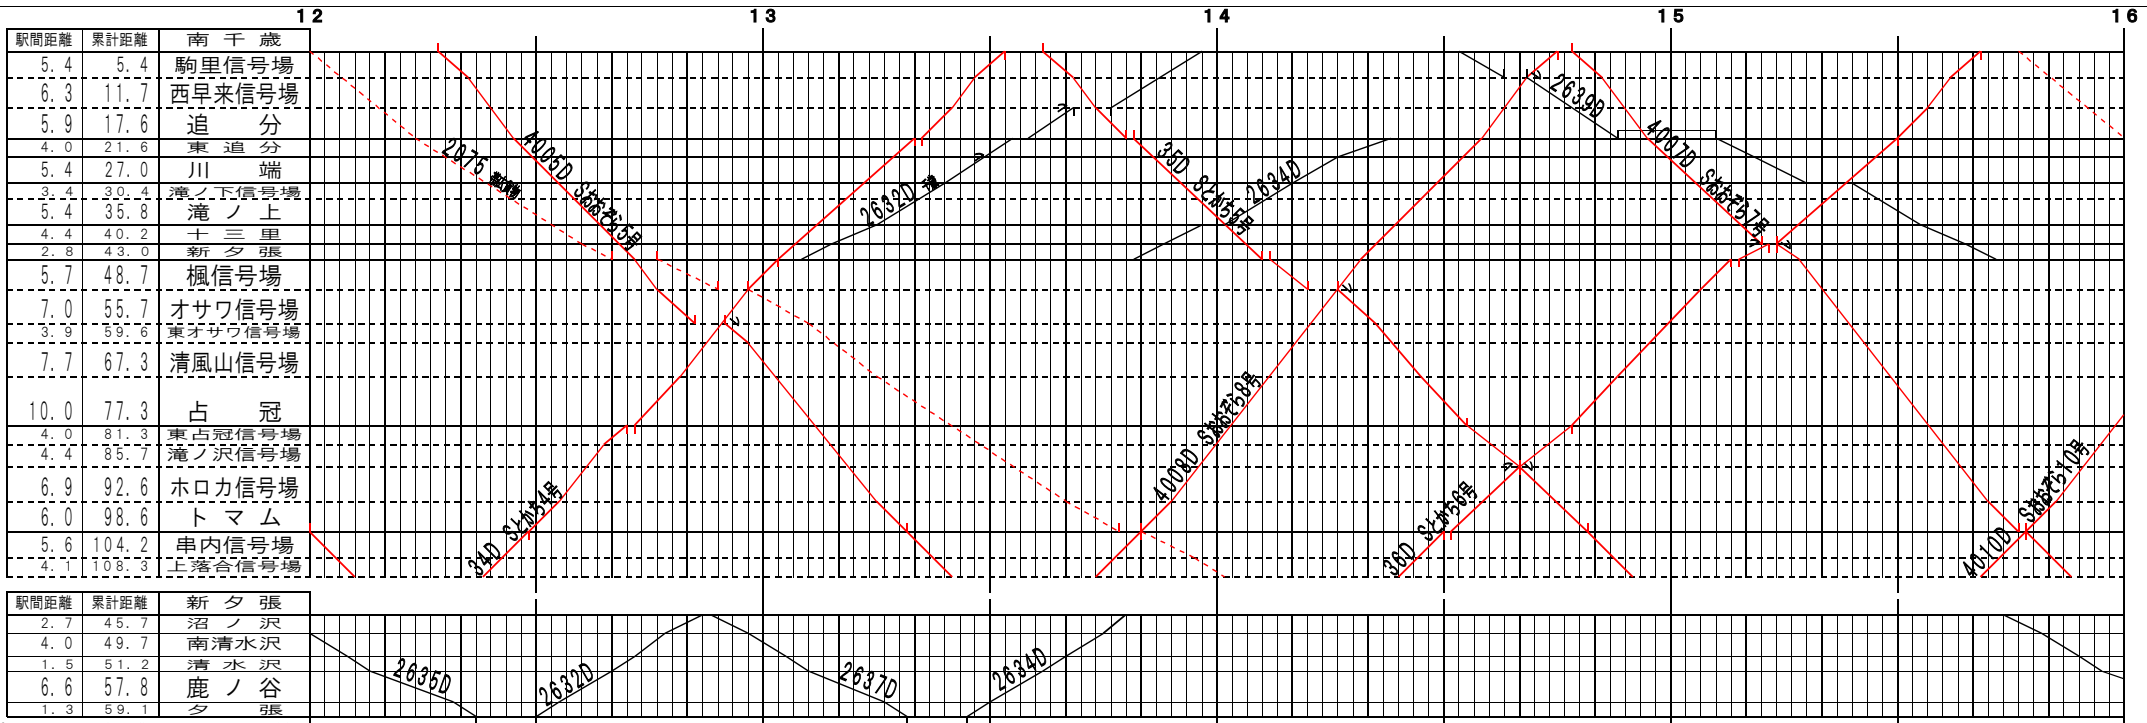

①基本【石勝線】南千歳～上落合信号場、新夕張～夕張(1)  
© 2004-2012 SFL All rights reserved.

①基本【石勝線】南千歳～上落合信号場、新夕張～夕張(2)  
© 2004-2012 SFL All rights reserved.

①基本【石勝線】南千歳～上落合信号場、新夕張～夕張(3)  
 © 2004-2012 SFL All rights reserved.