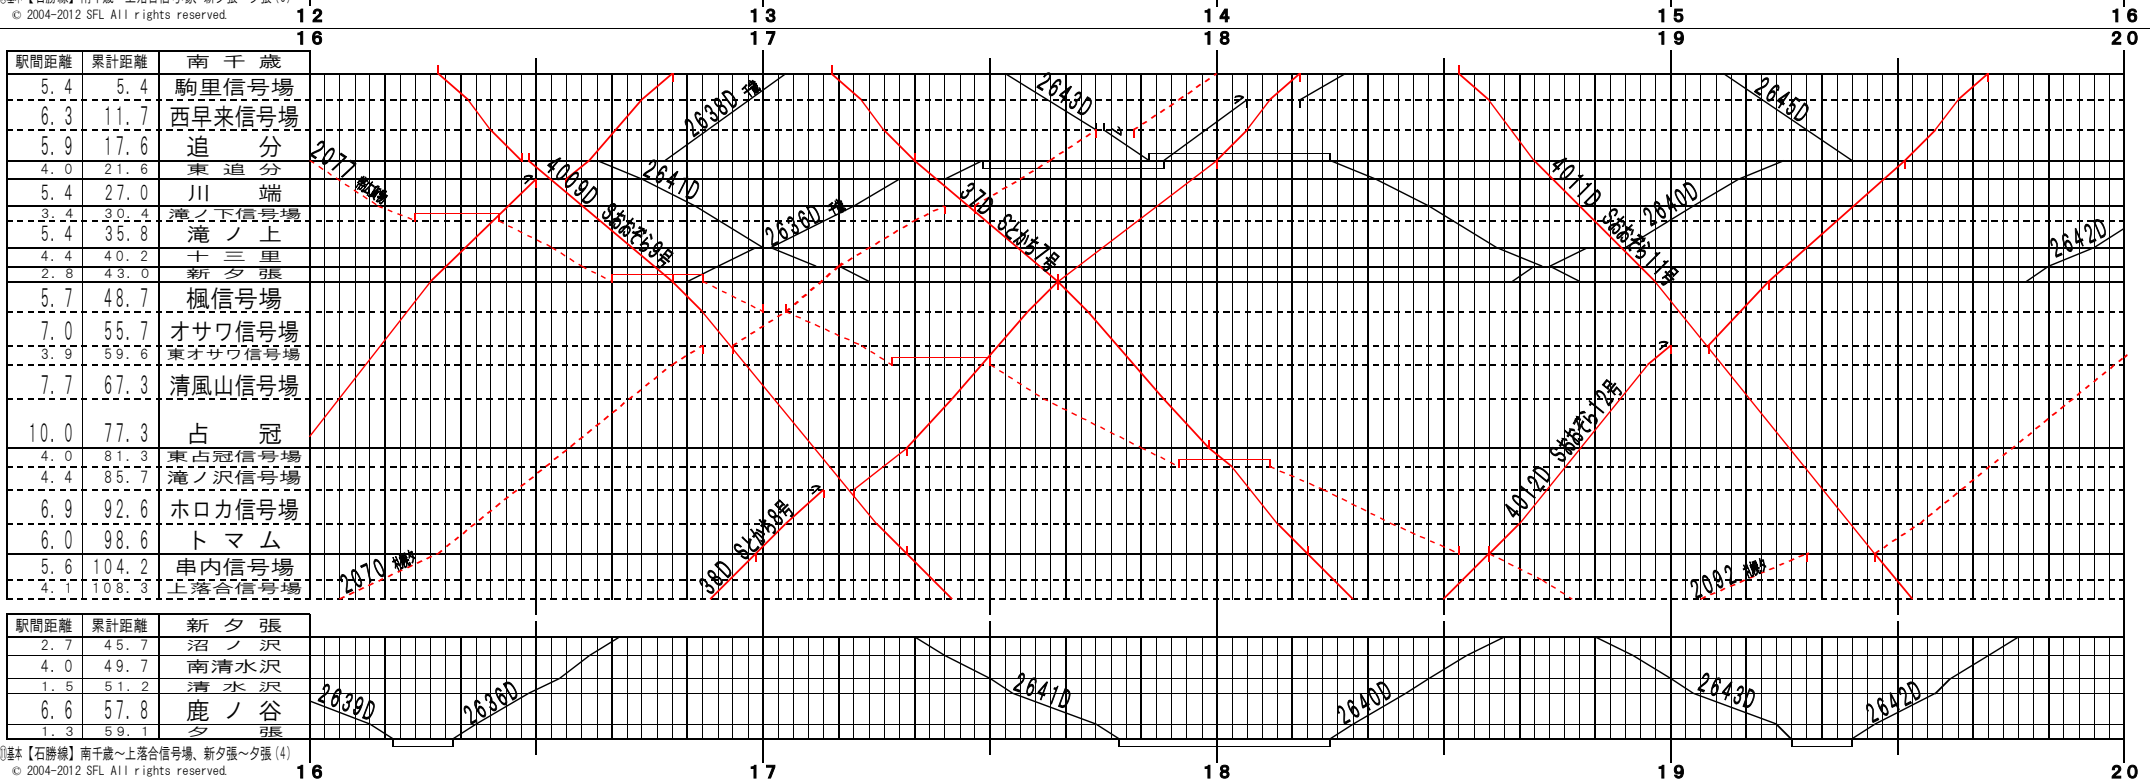

①基本【石勝線】南千歳～上落合信号場、新夕張～夕張(1)
© 2004-2012 SFL All rights reserved.

①基本【石勝線】南千歳～上落合信号場、新夕張～夕張(2)
© 2004-2012 SFL All rights reserved.

①基本【石勝線】南千歳～上落合信号場、新夕張～夕張(3)
© 2004-2012 SFL All rights reserved.

①基本【石勝線】南千歳～上落合信号場、新夕張～夕張(4)
© 2004-2012 SFL All rights reserved.