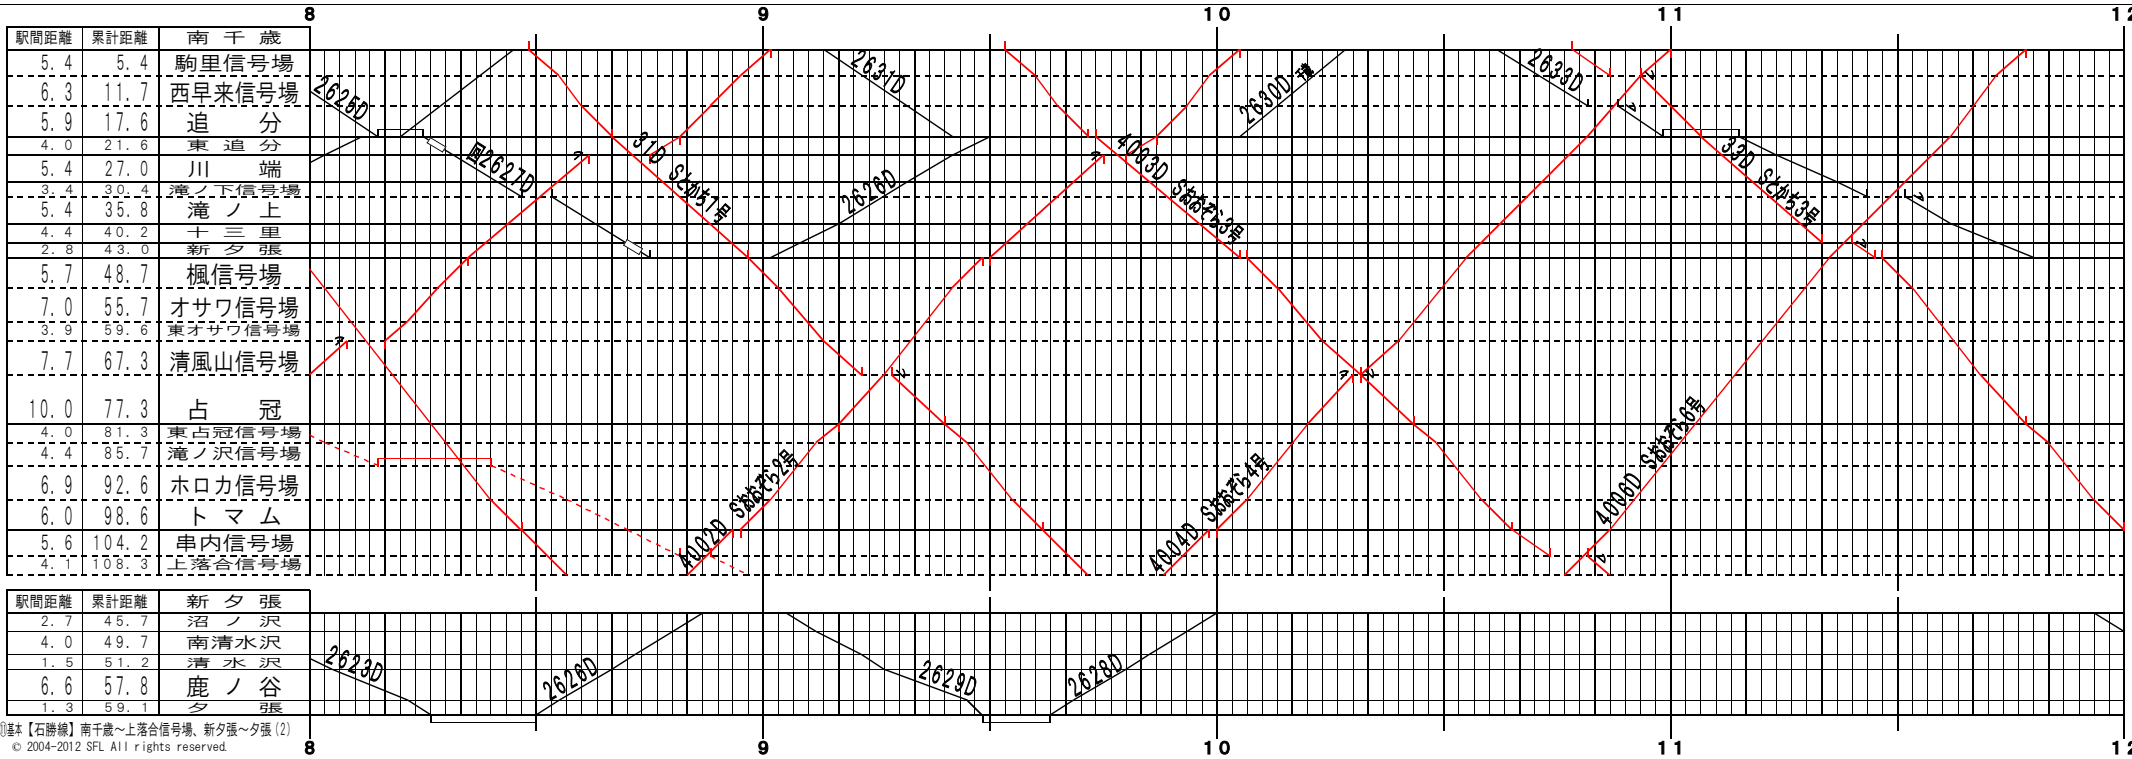

①基本【石勝線】南千歳～上落合信号場、新夕張～夕張(1)
© 2004-2012 SFL All rights reserved.

①基本【石勝線】南千歳～上落合信号場、新夕張～夕張(2)
© 2004-2012 SFL All rights reserved.

①基本【石勝線】南千歳～上落合信号場、新夕張～夕張(3)
© 2004-2012 SFL All rights reserved.

①基本【石勝線】南千歳～上落合信号場、新夕張～夕張(4)
© 2004-2012 SFL All rights reserved.