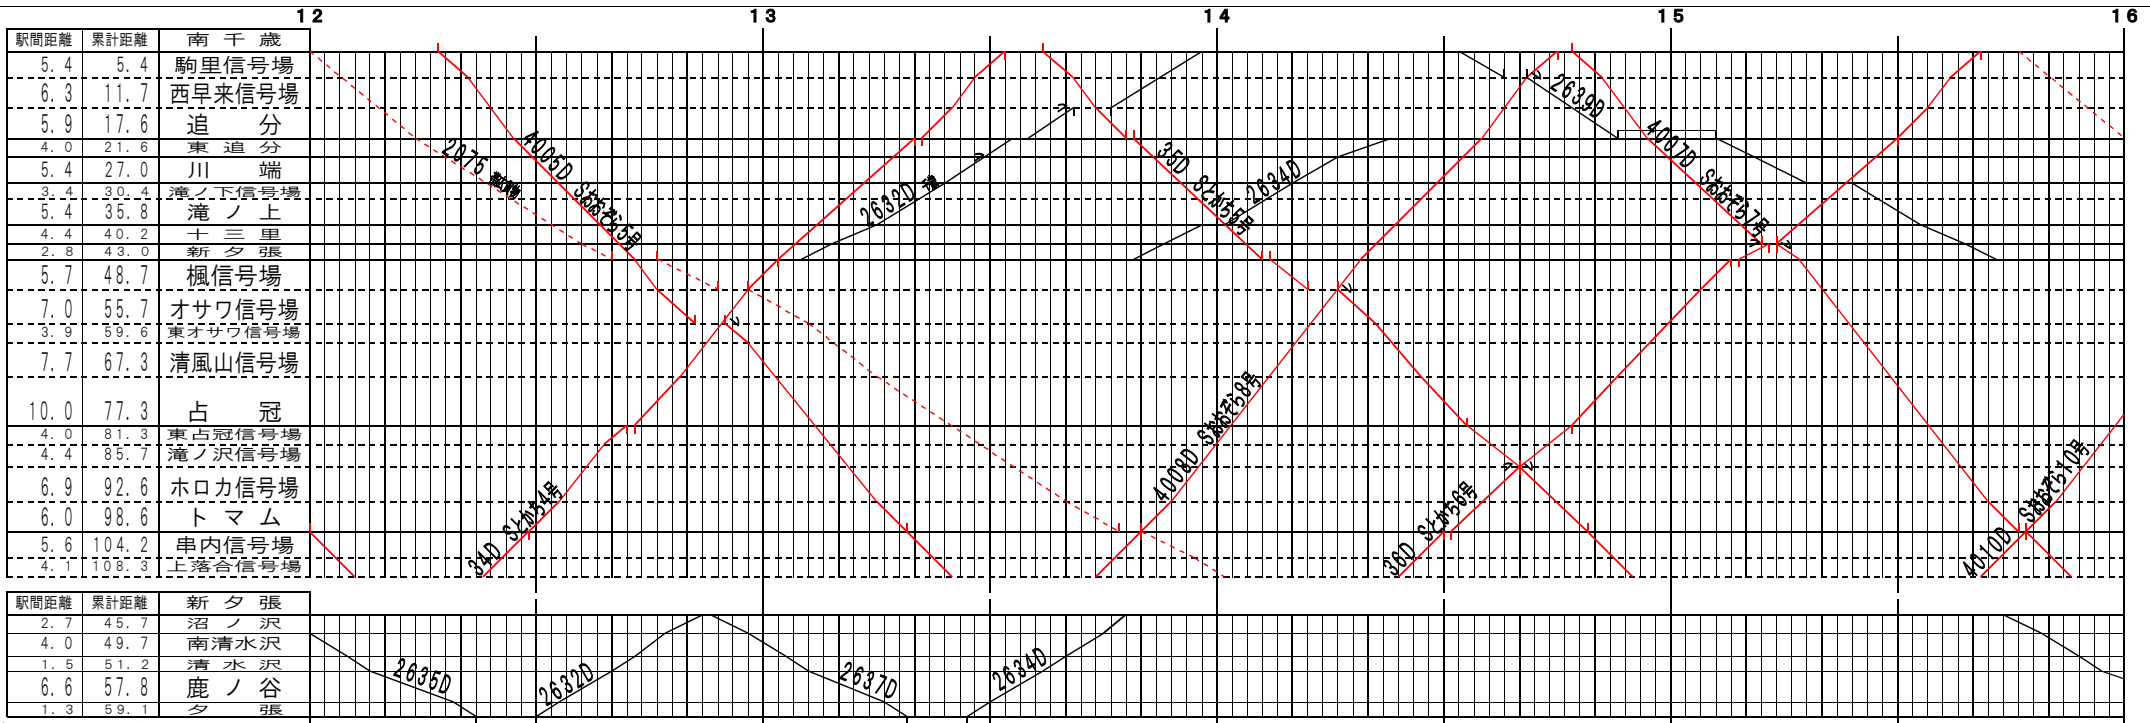

①基本【石勝線】南千歳～上落合信号場、新夕張～夕張(1)
© 2004-2012 SFL All rights reserved.

①基本【石勝線】南千歳～上落合信号場、新夕張～夕張(2)
© 2004-2012 SFL All rights reserved.

①基本【石勝線】南千歳～上落合信号場、新夕張～夕張(3)
© 2004-2012 SFL All rights reserved.

①基本【石勝線】南千歳～上落合信号場、新夕張～夕張(4)
© 2004-2012 SFL All rights reserved.