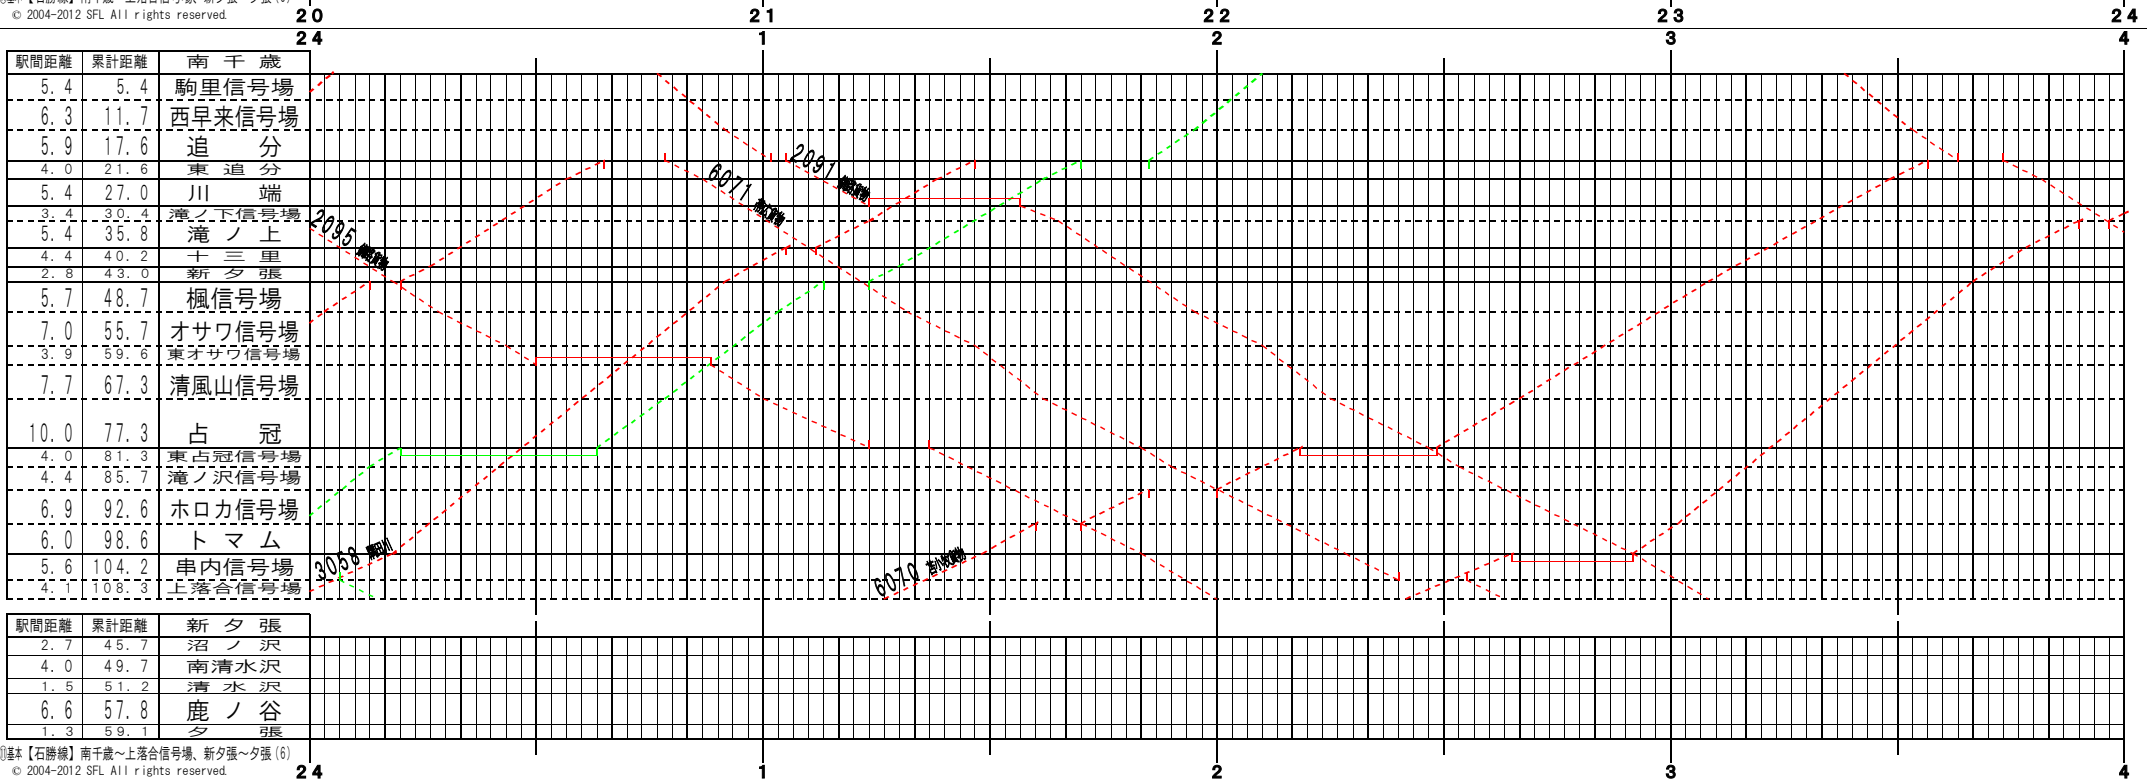

①基本【石勝線】南千歳~上落合信号場、新夕張~夕張(5)
© 2004-2012 SFL All rights reserved.

②基本【石勝線】南千歳~上落合信号場、新夕張~夕張(6)
© 2004-2012 SFL All rights reserved.