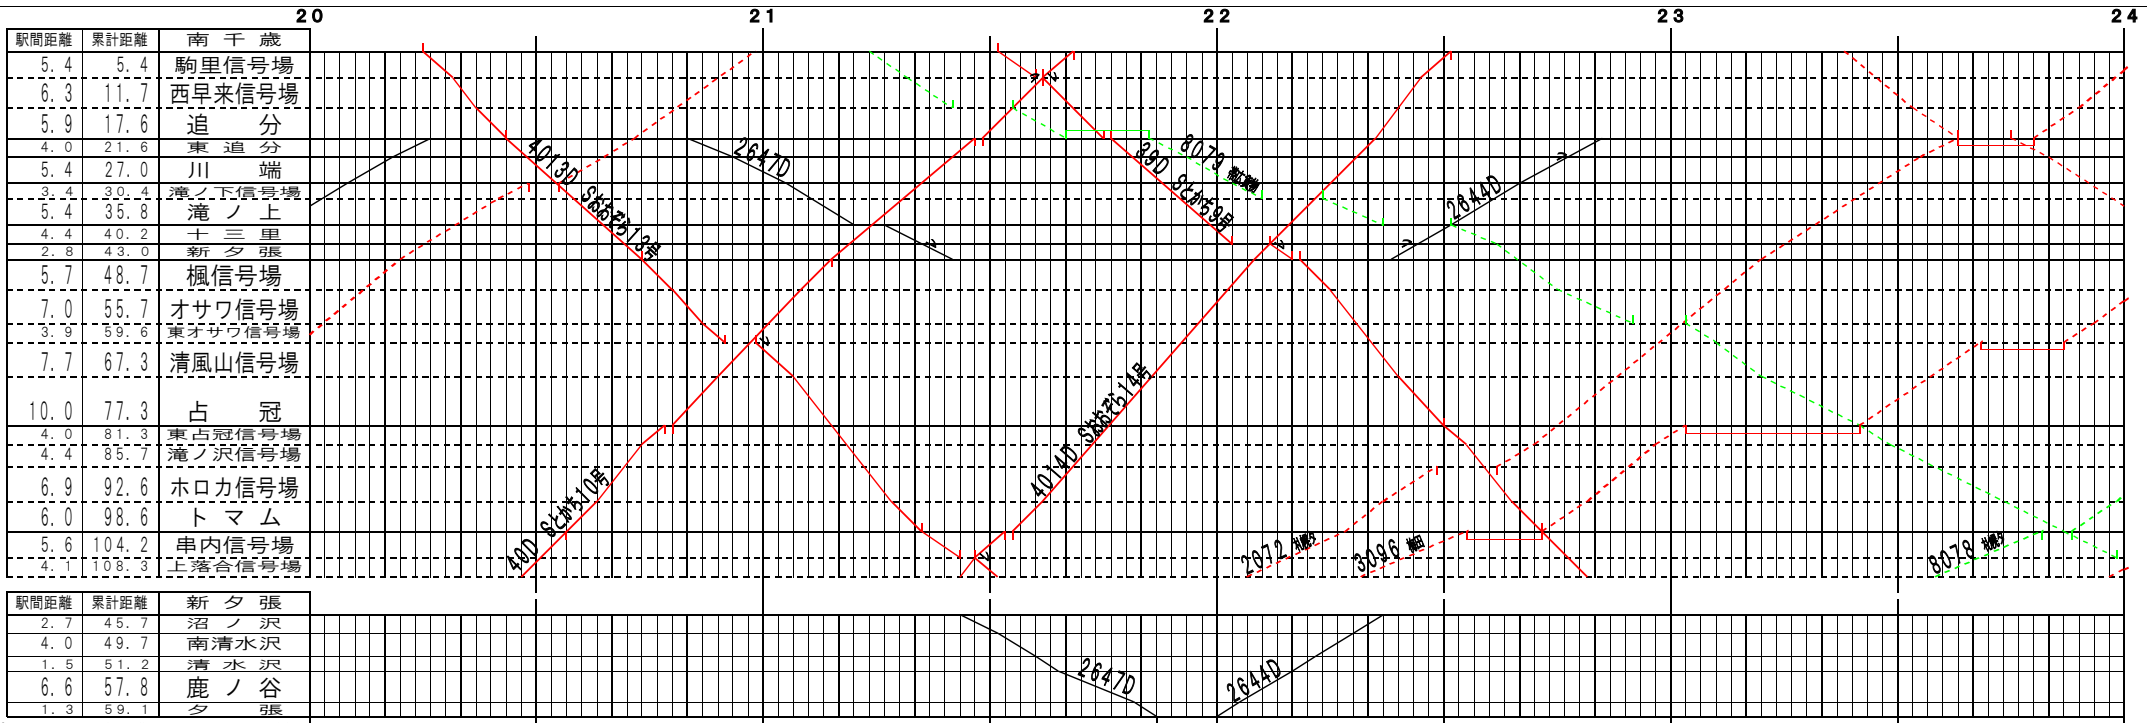

①基本【石勝線】南千歳～上落合信号場、新夕張～夕張(1)
© 2004-2012 SFL All rights reserved.

①基本【石勝線】南千歳～上落合信号場、新夕張～夕張(2)
© 2004-2012 SFL All rights reserved.

①基本【石勝線】南千歳～上落合信号場、新夕張～夕張(3)
© 2004-2012 SFL All rights reserved.

①基本【石勝線】南千歳～上落合信号場、新夕張～夕張(4)
© 2004-2012 SFL All rights reserved.