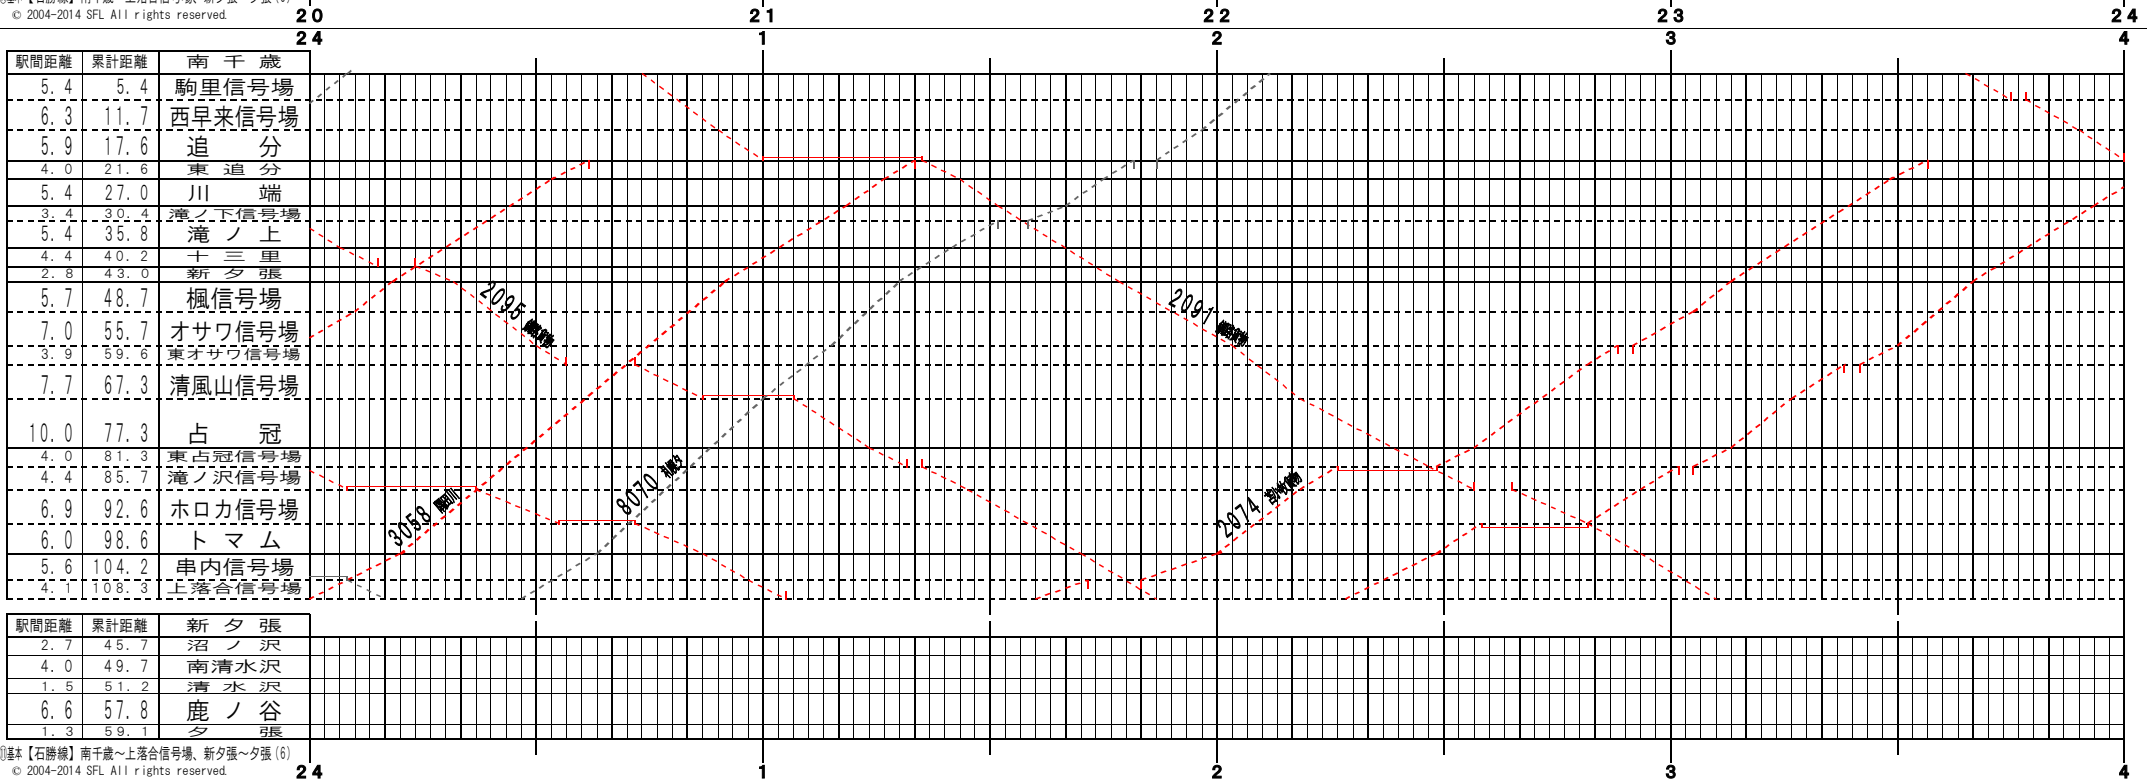

①基本【石勝線】南千歳～上落合信号場、新夕張～夕張(5)
© 2004-2014 SFL All rights reserved.

①基本【石勝線】南千歳～上落合信号場、新夕張～夕張(6)
© 2004-2014 SFL All rights reserved.