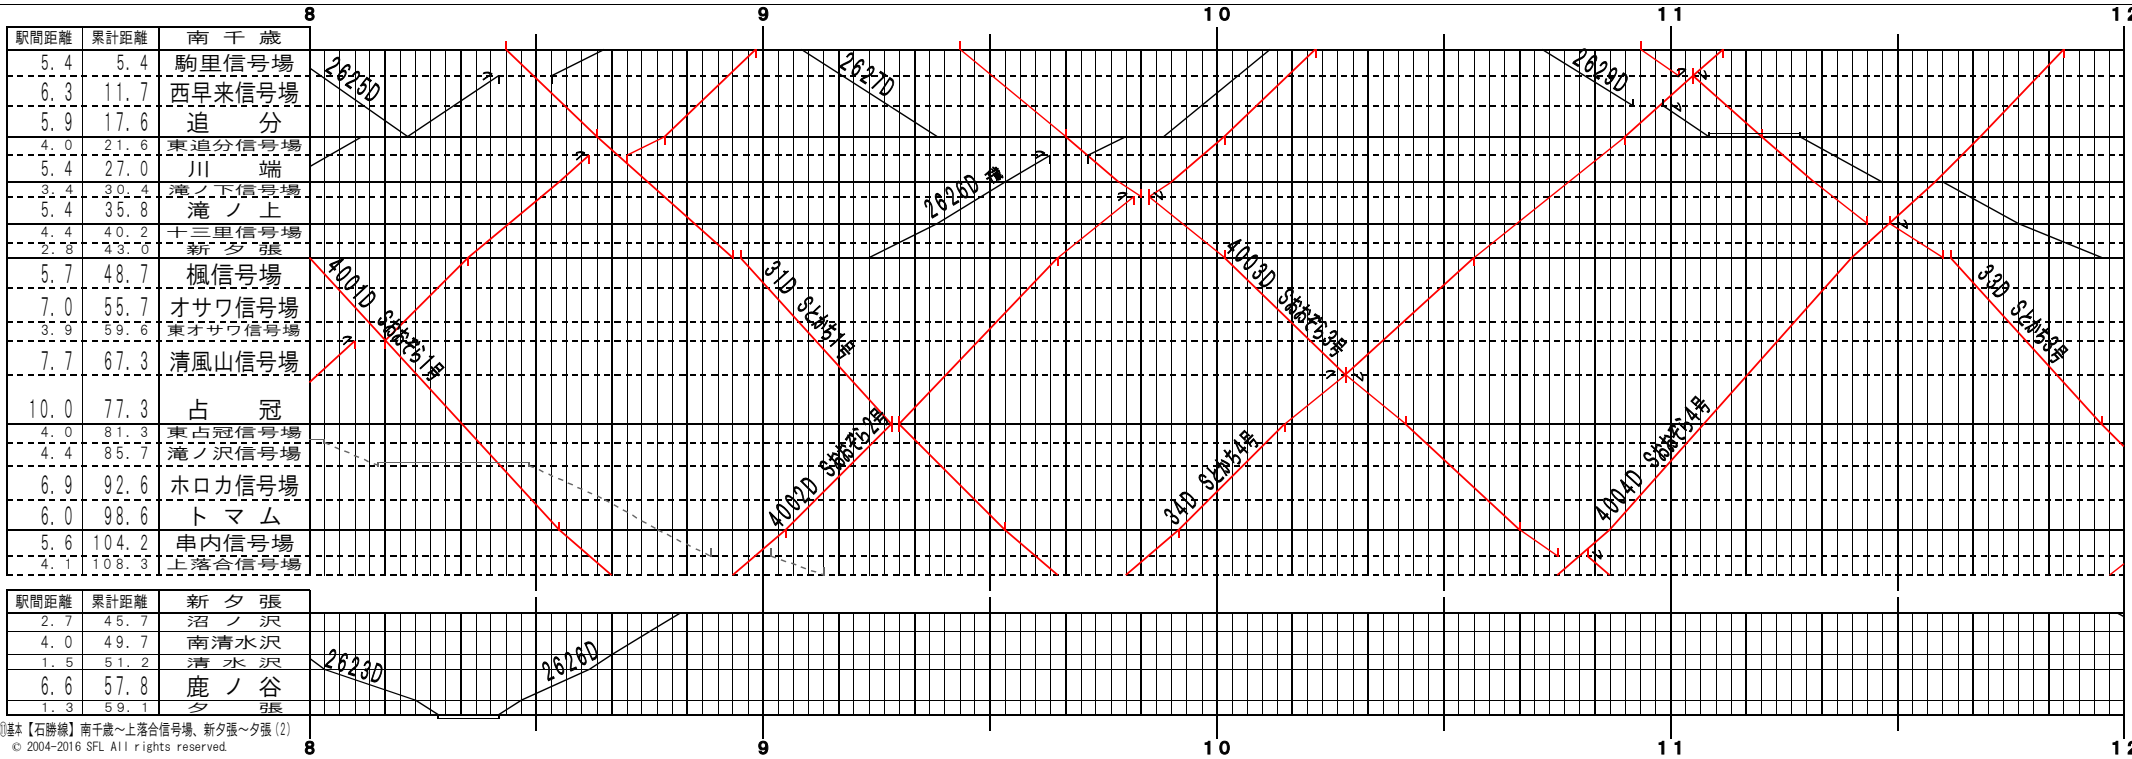

①基本【石勝線】南千歳～上落合信号場、新夕張～夕張(1)  
© 2004-2016 SFL All rights reserved.

①基本【石勝線】南千歳～上落合信号場、新夕張～夕張(2)  
© 2004-2016 SFL All rights reserved.

①基本【石勝線】南千歳～上落合信号場、新夕張～夕張(3)  
© 2004-2016 SFL All rights reserved.