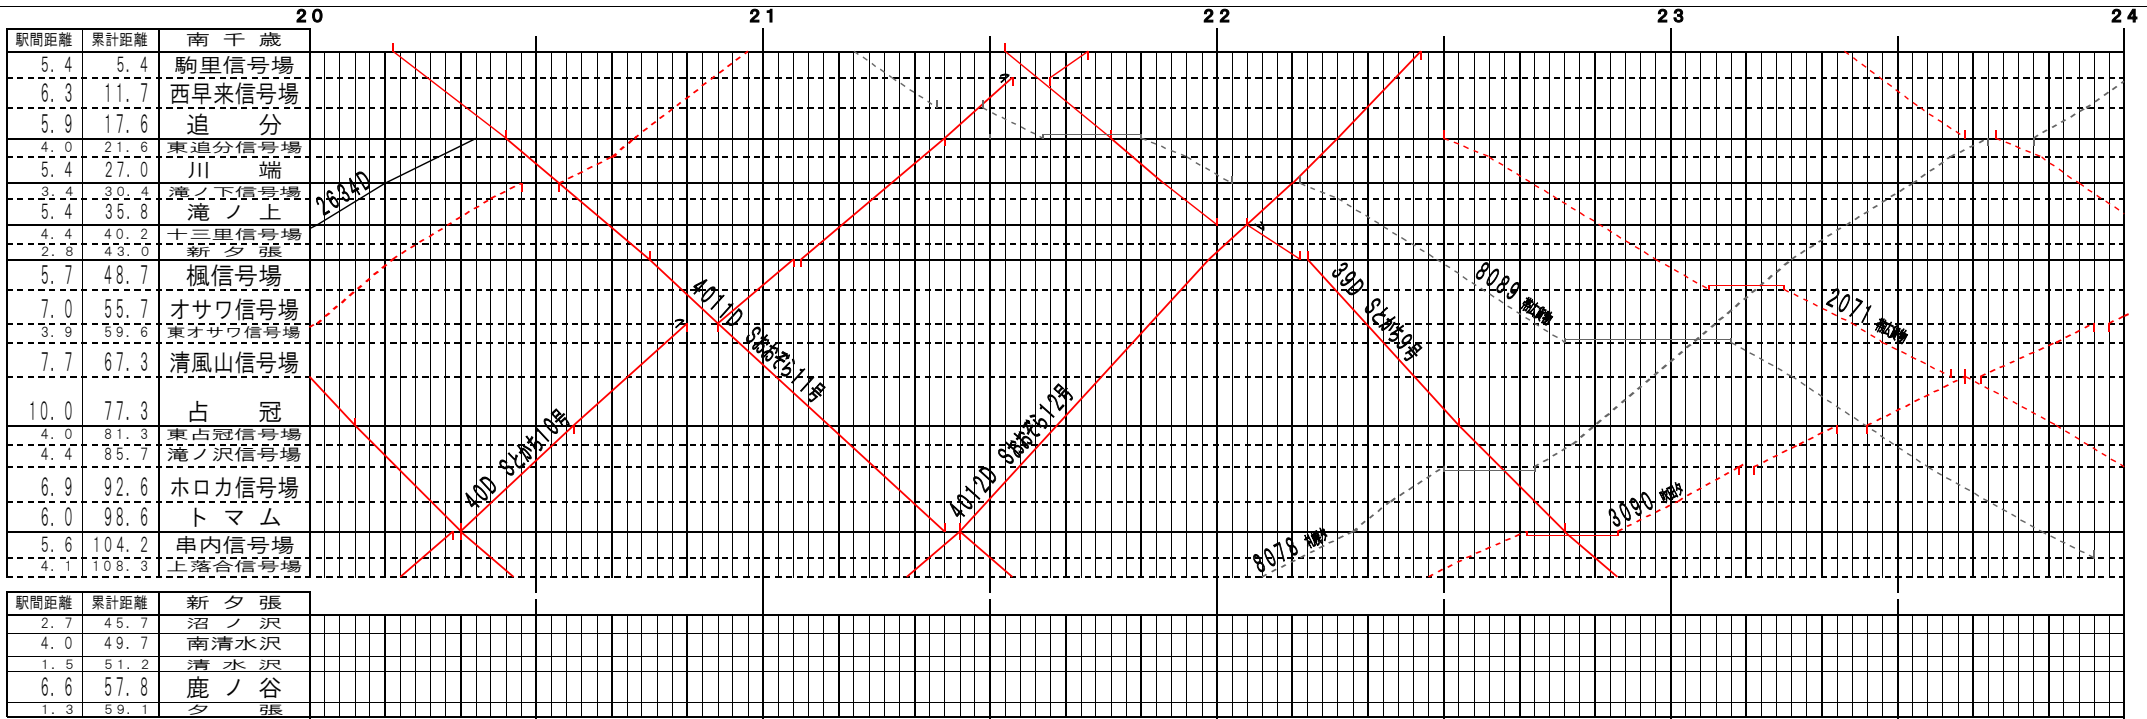

①基本【石勝線】南千歳～上落合信号場、新夕張～夕張(5)
© 2004-2016 SFL All rights reserved.