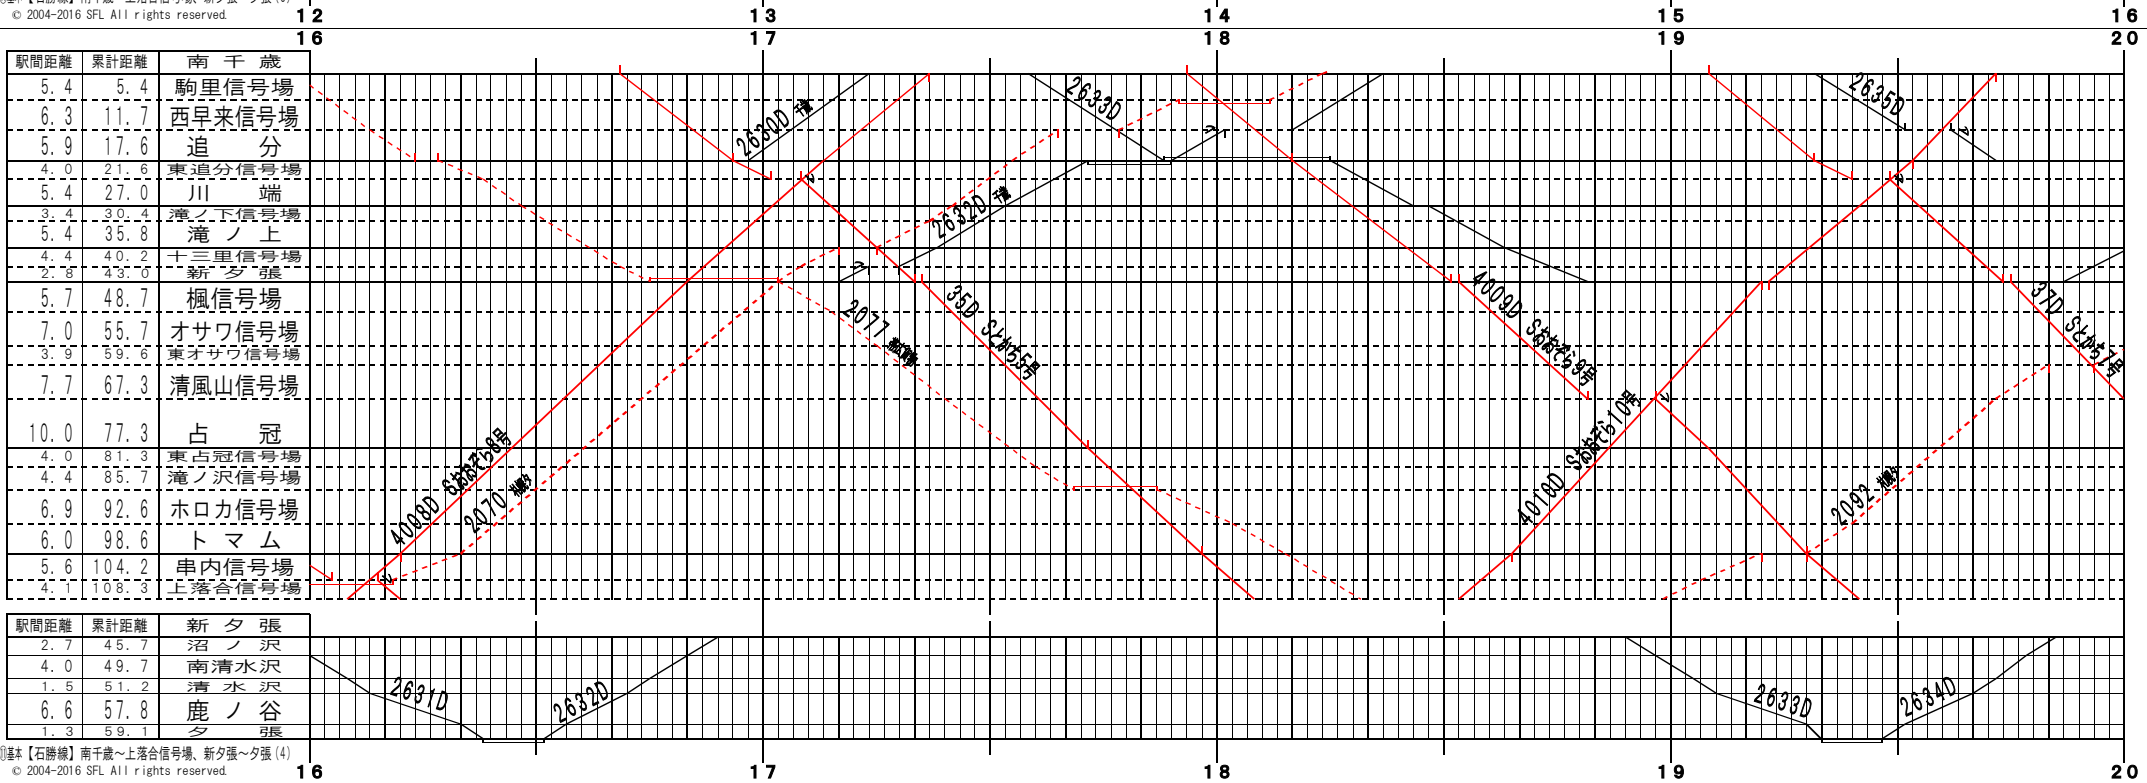

①基本【石勝線】南千歳～上落合信号場、新夕張～夕張(1)  
© 2004-2016 SFL All rights reserved.

①基本【石勝線】南千歳～上落合信号場、新夕張～夕張(2)  
© 2004-2016 SFL All rights reserved.

①基本【石勝線】南千歳～上落合信号場、新夕張～夕張(3)  
© 2004-2016 SFL All rights reserved.