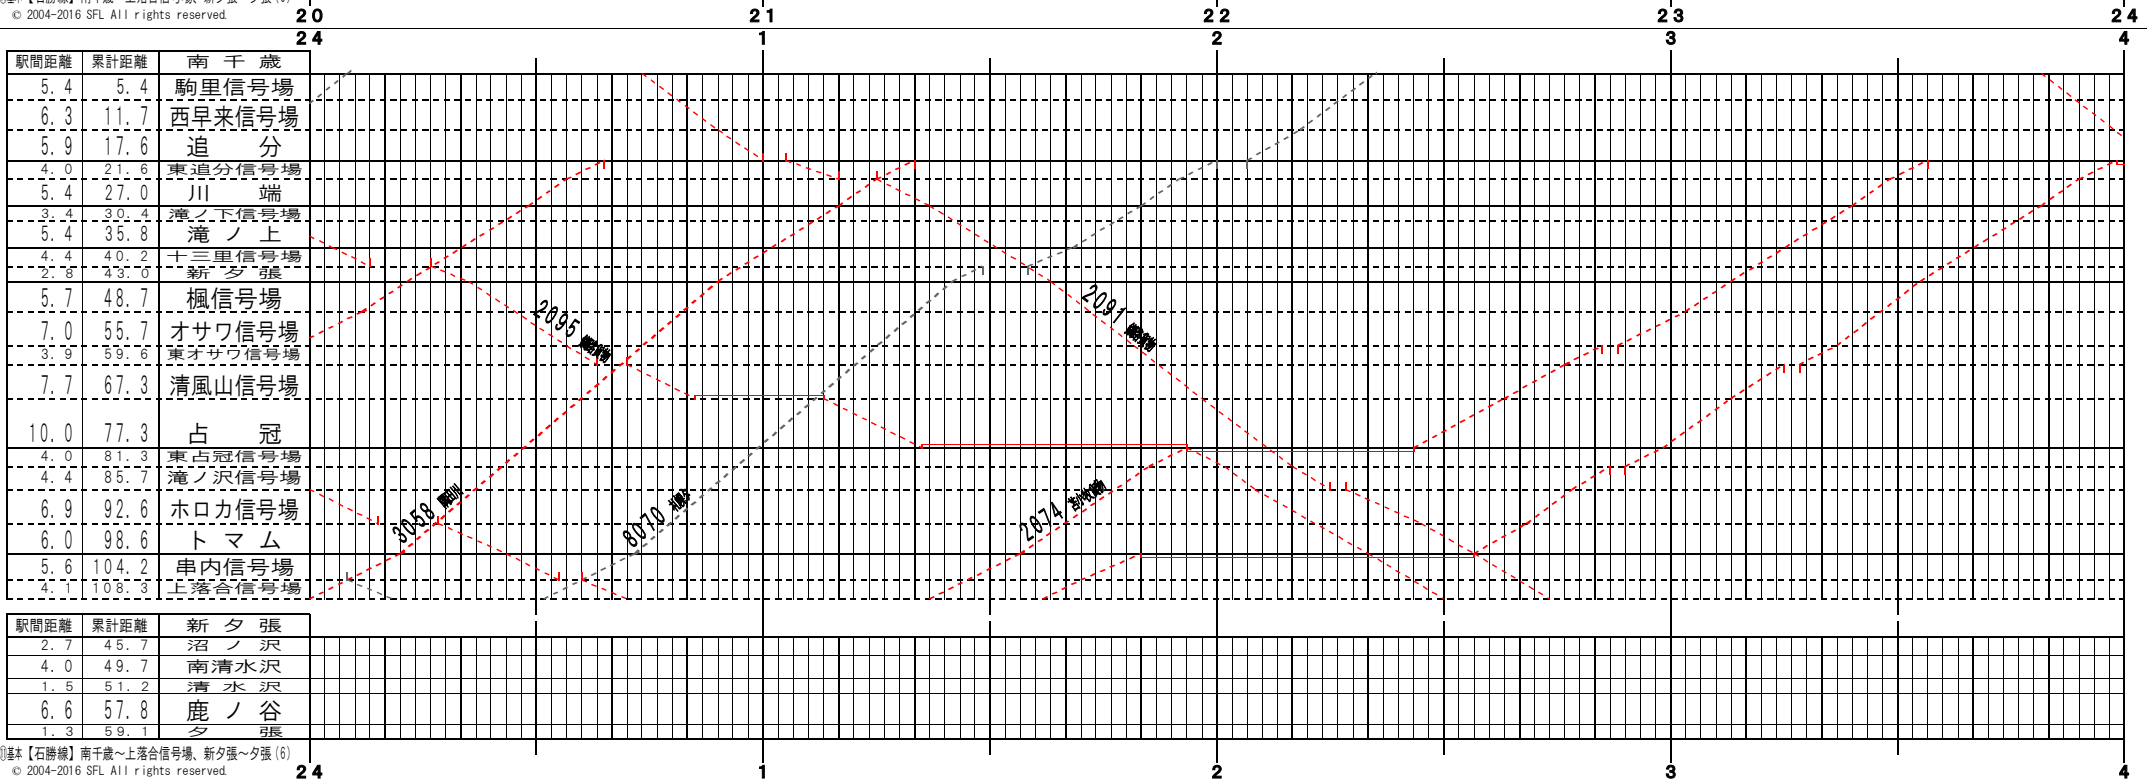

①基本【石勝線】南千歳～上落合信号場、新夕張～夕張(5)
© 2004-2016 SFL All rights reserved.

①基本【石勝線】南千歳～上落合信号場、新夕張～夕張(6)
© 2004-2016 SFL All rights reserved.