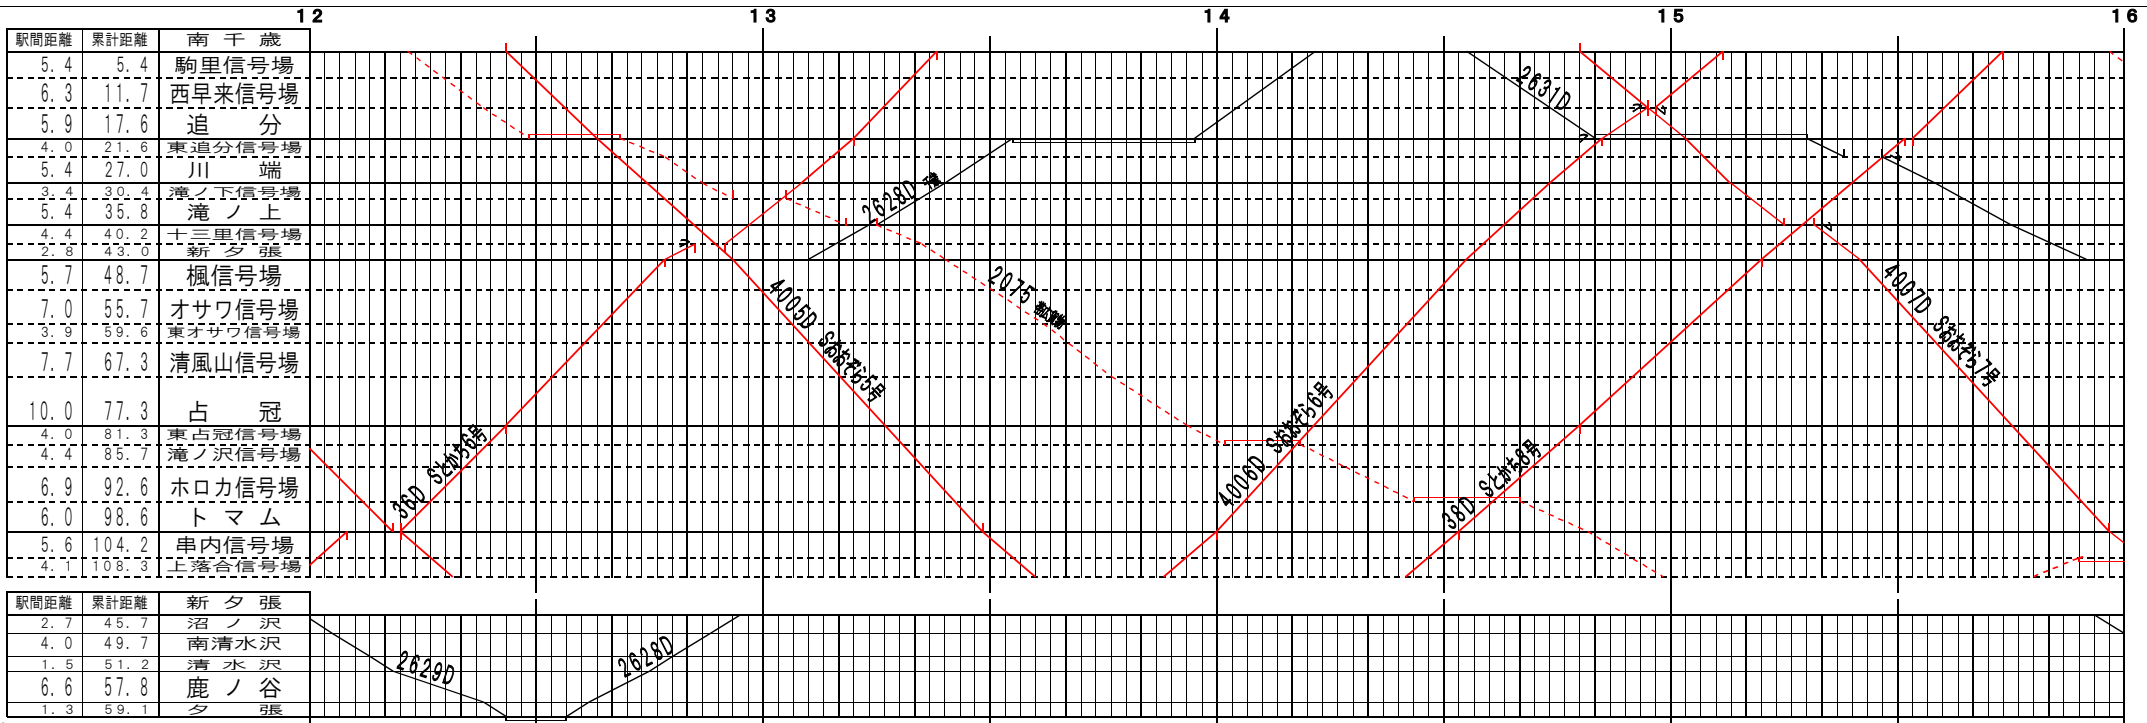

①基本【石勝線】南千歳～上落合信号場、新夕張～夕張(1)  
© 2004-2016 SFL All rights reserved.

①基本【石勝線】南千歳～上落合信号場、新夕張～夕張(2)  
© 2004-2016 SFL All rights reserved.

①基本【石勝線】南千歳～上落合信号場、新夕張～夕張(3)  
© 2004-2016 SFL All rights reserved.