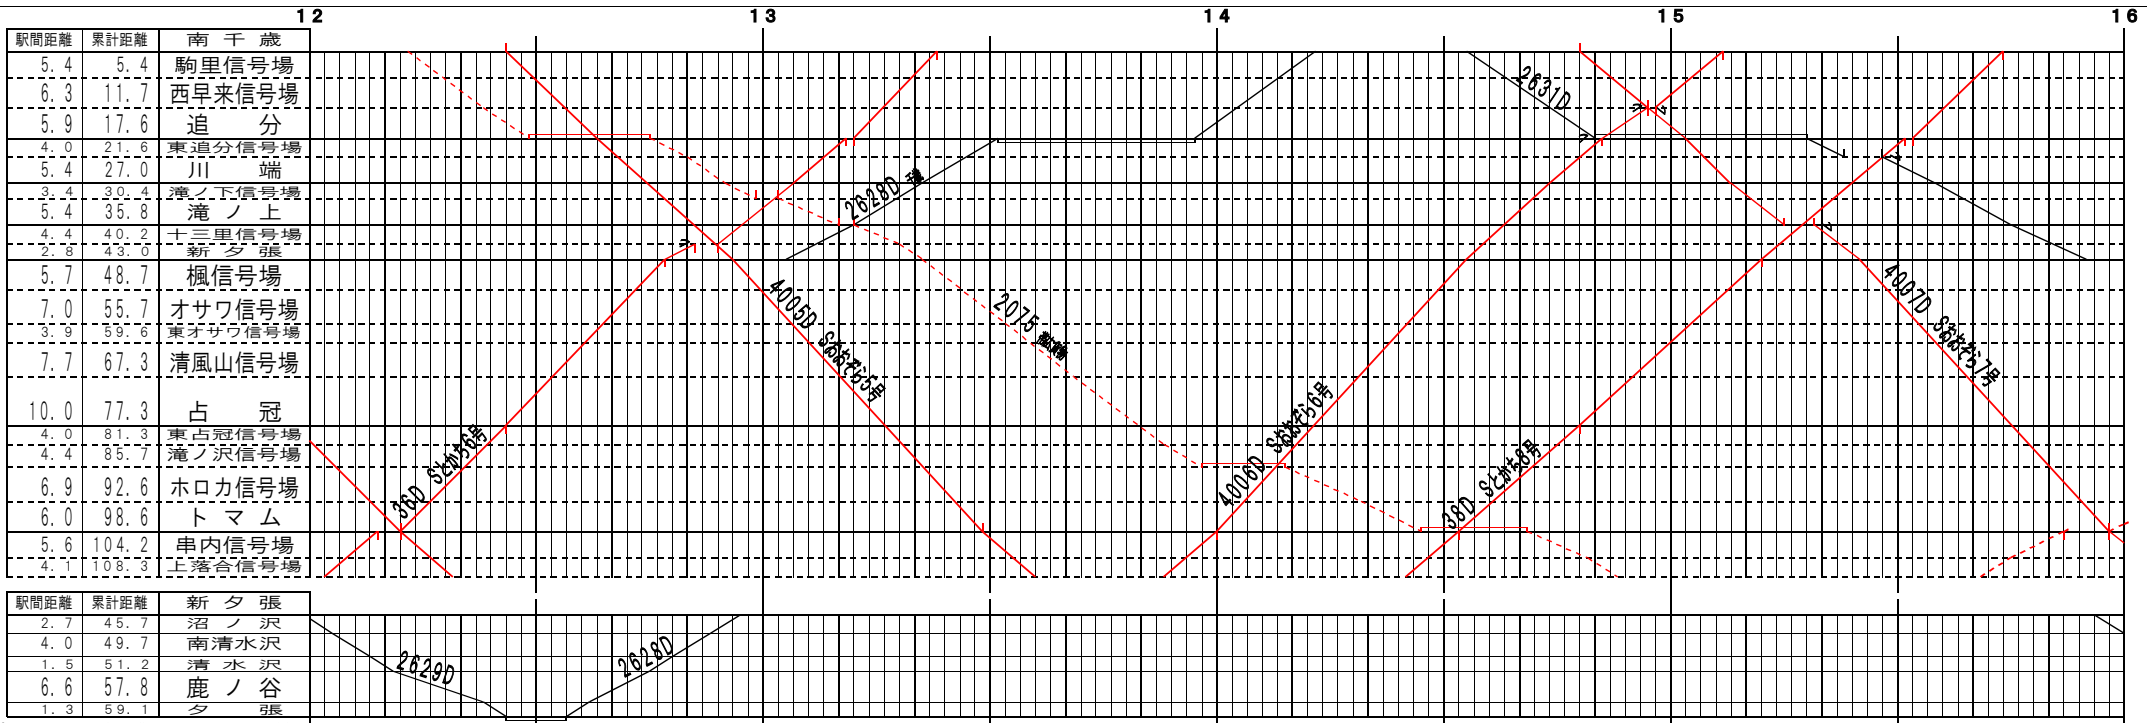

①基本【石勝線】南千歳～上落合信号場、新夕張～夕張(1)
© 2004-2018 SFL All rights reserved.

②基本【石勝線】南千歳～上落合信号場、新夕張～夕張(2)
© 2004-2018 SFL All rights reserved.

①基本【石勝線】南千歳～上落合信号場、新夕張～夕張(3)
© 2004-2018 SFL All rights reserved.

①基本【石勝線】南千歳～上落合信号場、新夕張～夕張(4)
© 2004-2018 SFL All rights reserved.