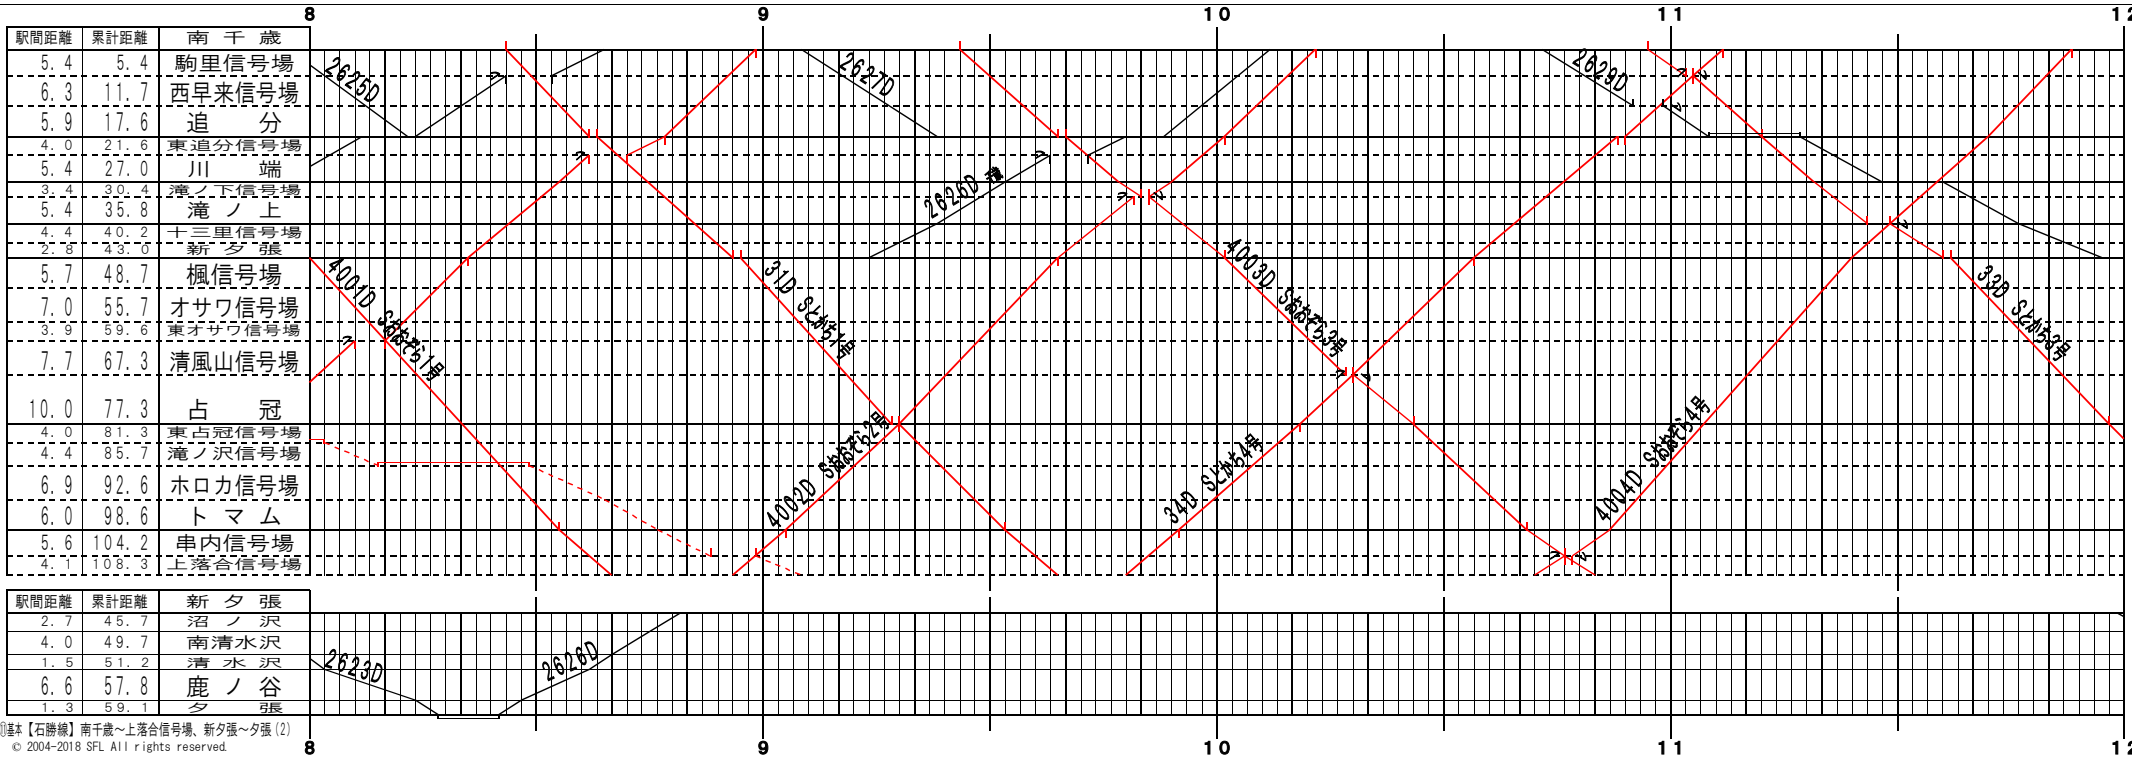

①基本【石勝線】南千歳～上落合信号場、新夕張～夕張(1)
© 2004-2018 SFL All rights reserved.

②基本【石勝線】南千歳～上落合信号場、新夕張～夕張(2)
© 2004-2018 SFL All rights reserved.

①基本【石勝線】南千歳～上落合信号場、新夕張～夕張(3)
© 2004-2018 SFL All rights reserved.

①基本【石勝線】南千歳～上落合信号場、新夕張～夕張(4)
© 2004-2018 SFL All rights reserved.