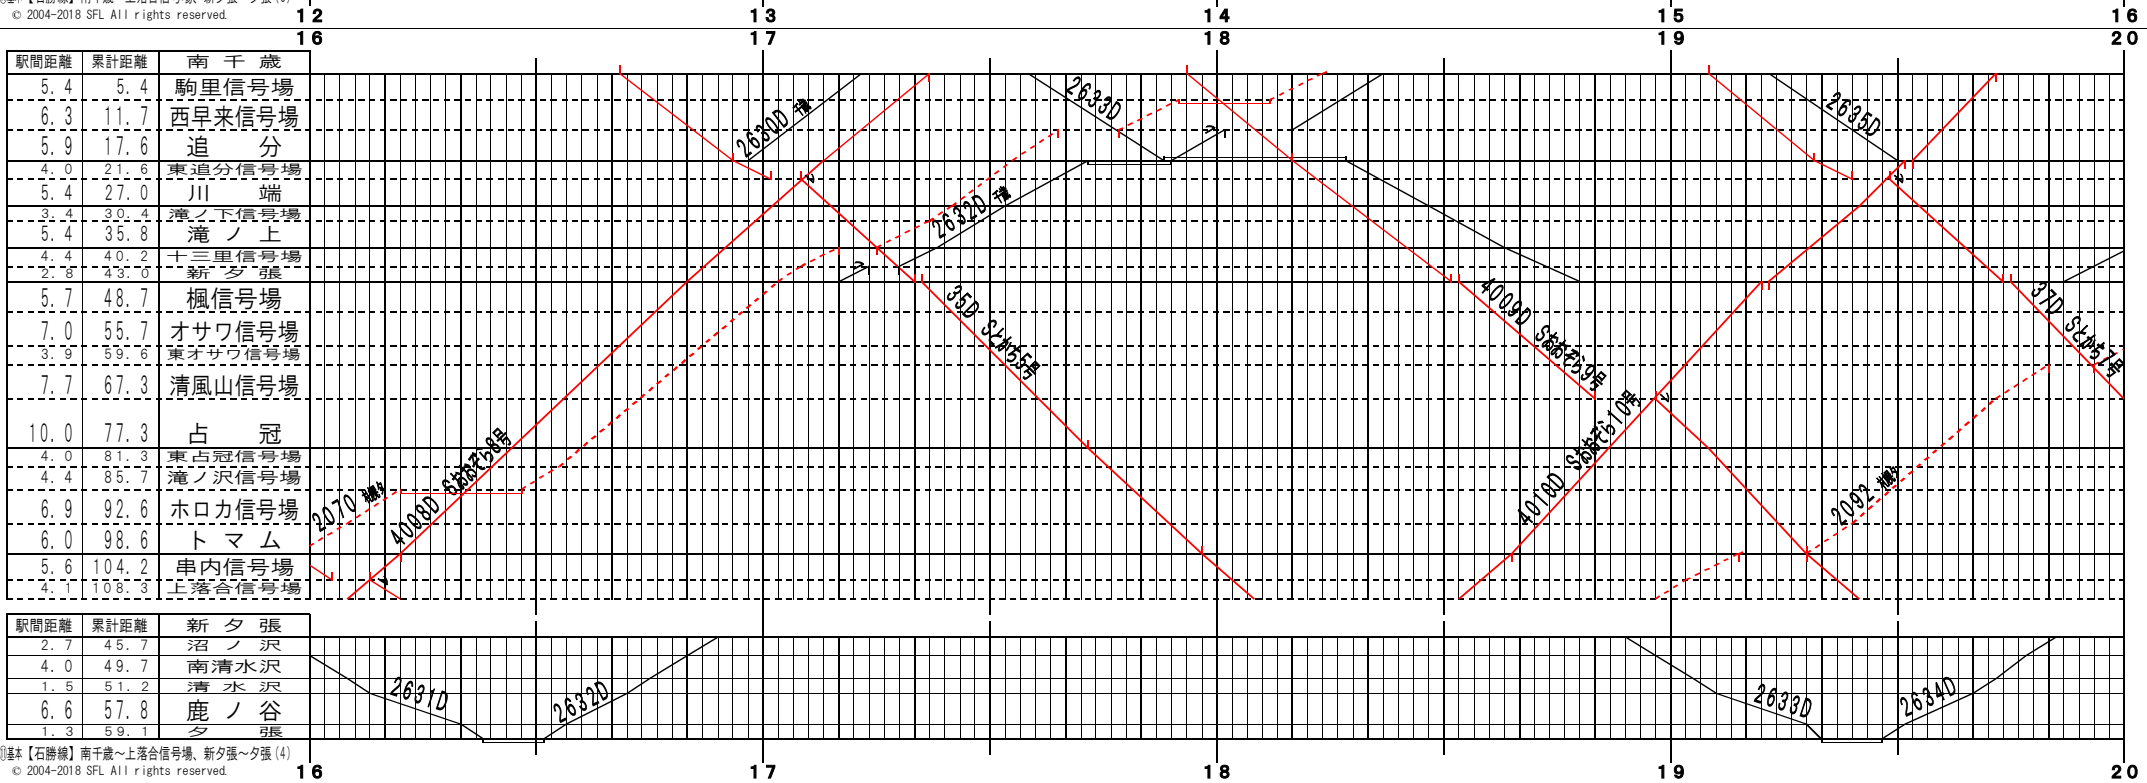

①基本【石勝線】南千歳～上落合信号場、新夕張～夕張(1)
© 2004-2018 SFL All rights reserved.

②基本【石勝線】南千歳～上落合信号場、新夕張～夕張(2)
© 2004-2018 SFL All rights reserved.

①基本【石勝線】南千歳～上落合信号場、新夕張～夕張(3)
© 2004-2018 SFL All rights reserved.

①基本【石勝線】南千歳～上落合信号場、新夕張～夕張(4)
© 2004-2018 SFL All rights reserved.