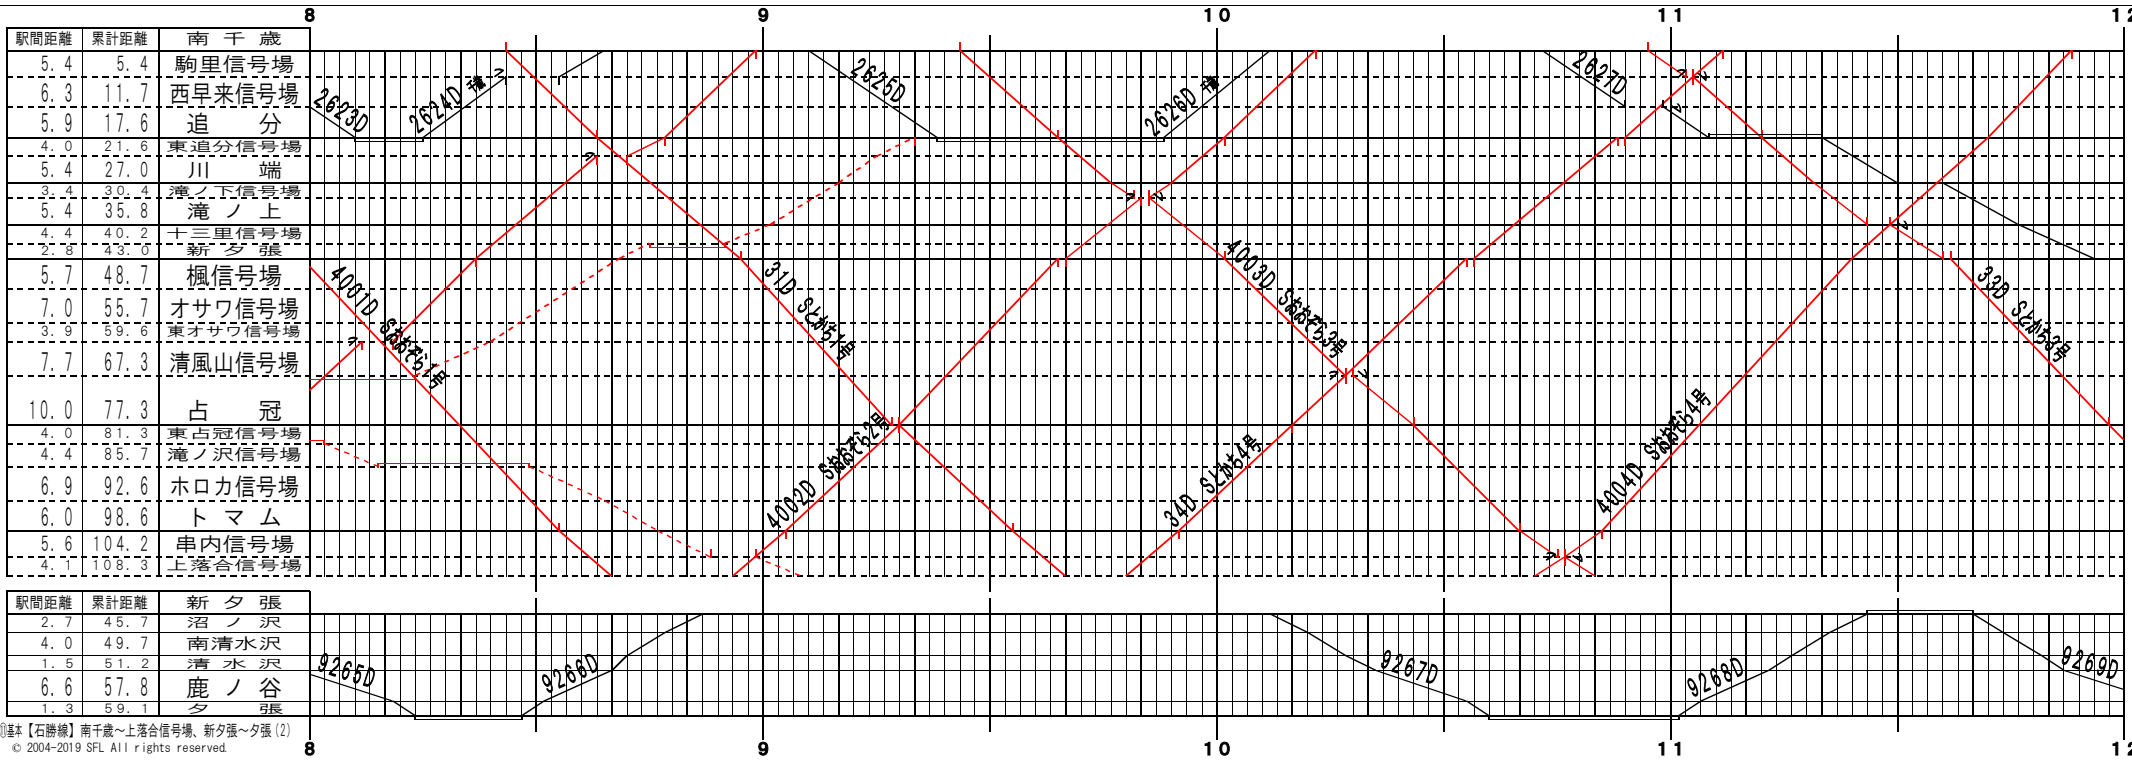

①基本【石勝線】南千歳～上落合信号場、新夕張～夕張(1)
© 2004-2019 SFL All rights reserved.

②基本【石勝線】南千歳～上落合信号場、新夕張～夕張(2)
© 2004-2019 SFL All rights reserved.

①基本【石勝線】南千歳～上落合信号場、新夕張～夕張(3)
© 2004-2019 SFL All rights reserved.

①基本【石勝線】南千歳～上落合信号場、新夕張～夕張(4)
© 2004-2019 SFL All rights reserved.