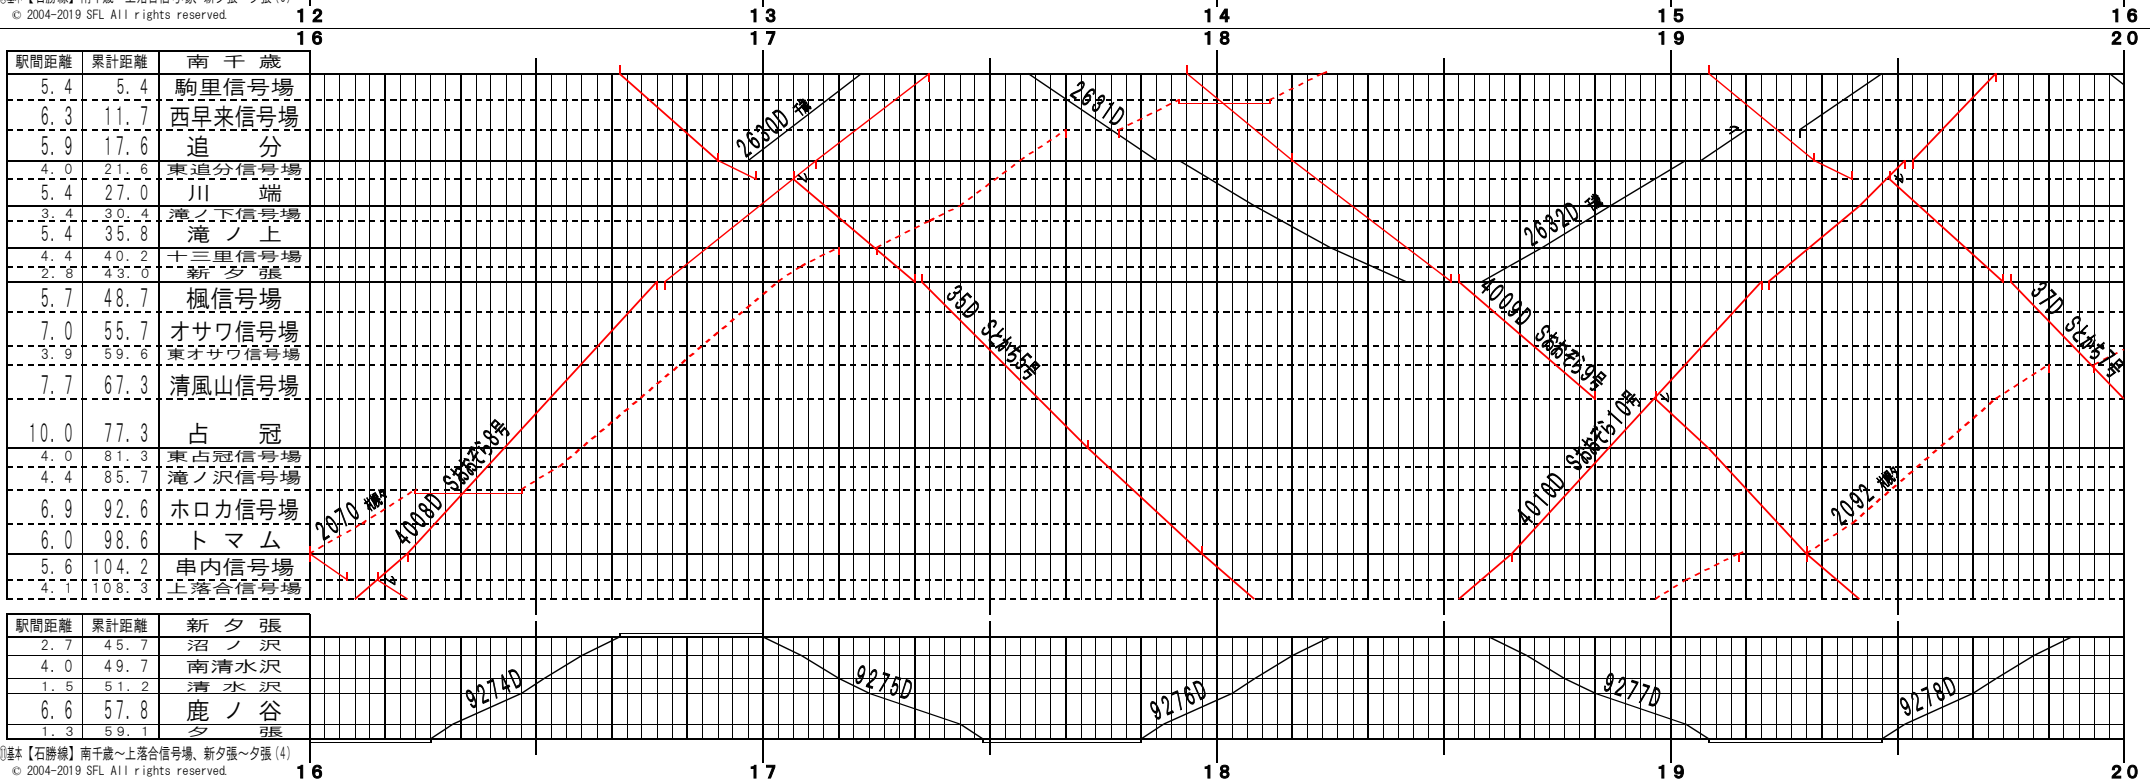

①基本【石勝線】南千歳～上落合信号場、新夕張～夕張(1)
© 2004-2019 SFL All rights reserved.

②基本【石勝線】南千歳～上落合信号場、新夕張～夕張(2)
© 2004-2019 SFL All rights reserved.

①基本【石勝線】南千歳～上落合信号場、新夕張～夕張(3)
© 2004-2019 SFL All rights reserved.

①基本【石勝線】南千歳～上落合信号場、新夕張～夕張(4)
© 2004-2019 SFL All rights reserved.