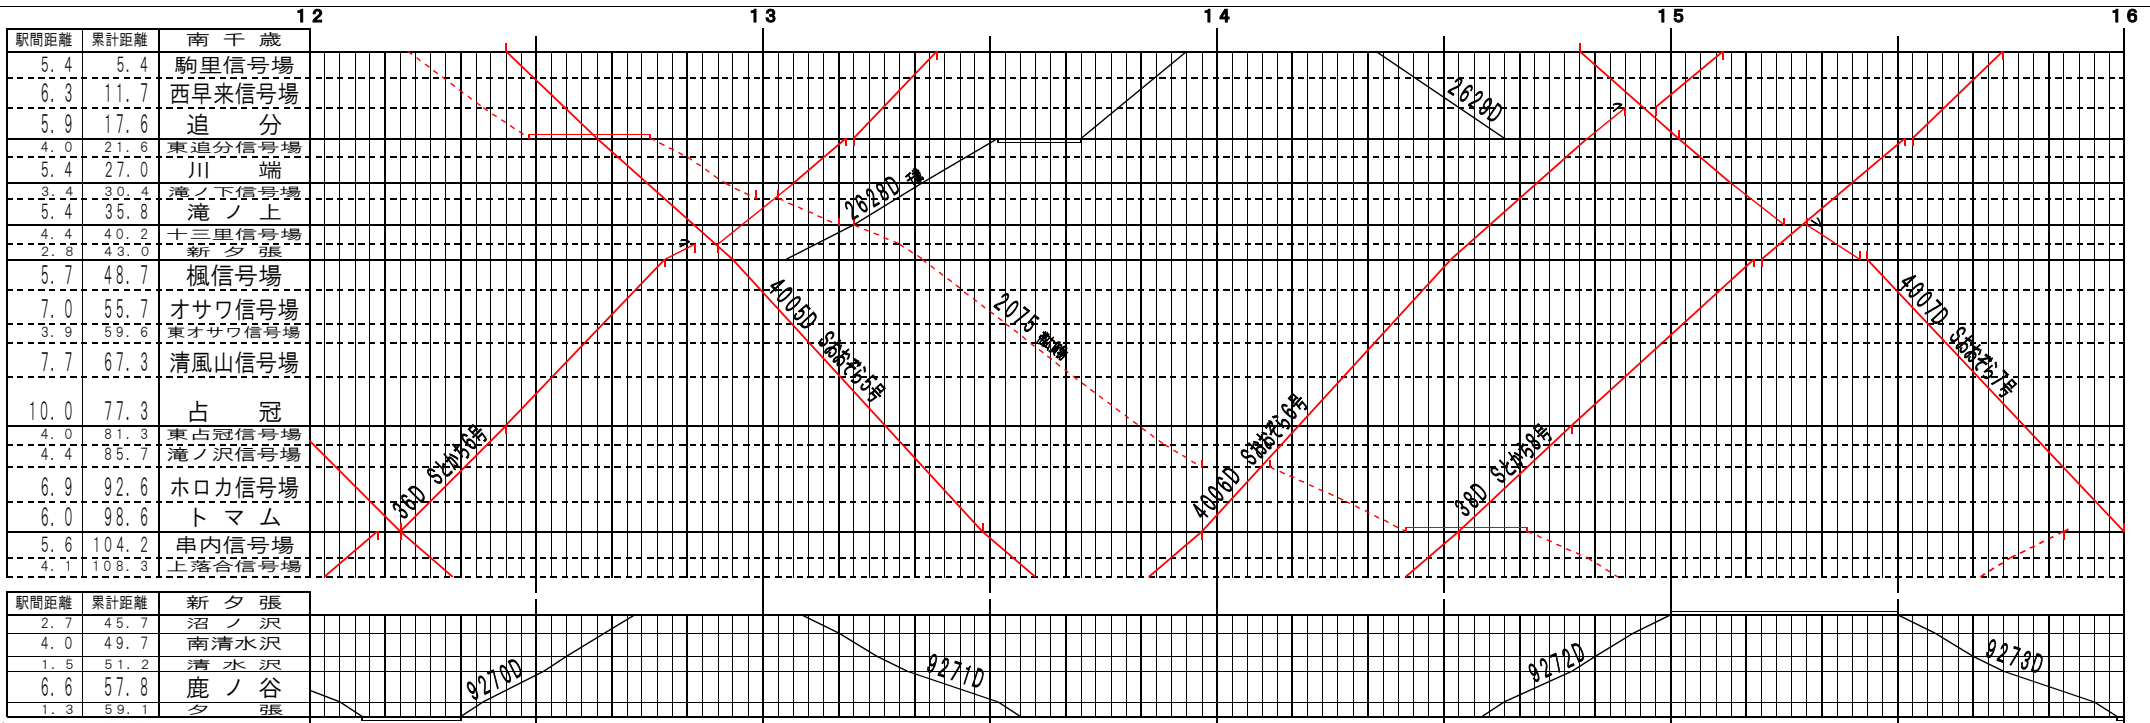

①基本【石勝線】南千歳～上落合信号場、新夕張～夕張(1)
© 2004-2019 SFL All rights reserved.

②基本【石勝線】南千歳～上落合信号場、新夕張～夕張(2)
© 2004-2019 SFL All rights reserved.

①基本【石勝線】南千歳～上落合信号場、新夕張～夕張(3)
© 2004-2019 SFL All rights reserved.

①基本【石勝線】南千歳～上落合信号場、新夕張～夕張(4)
© 2004-2019 SFL All rights reserved.