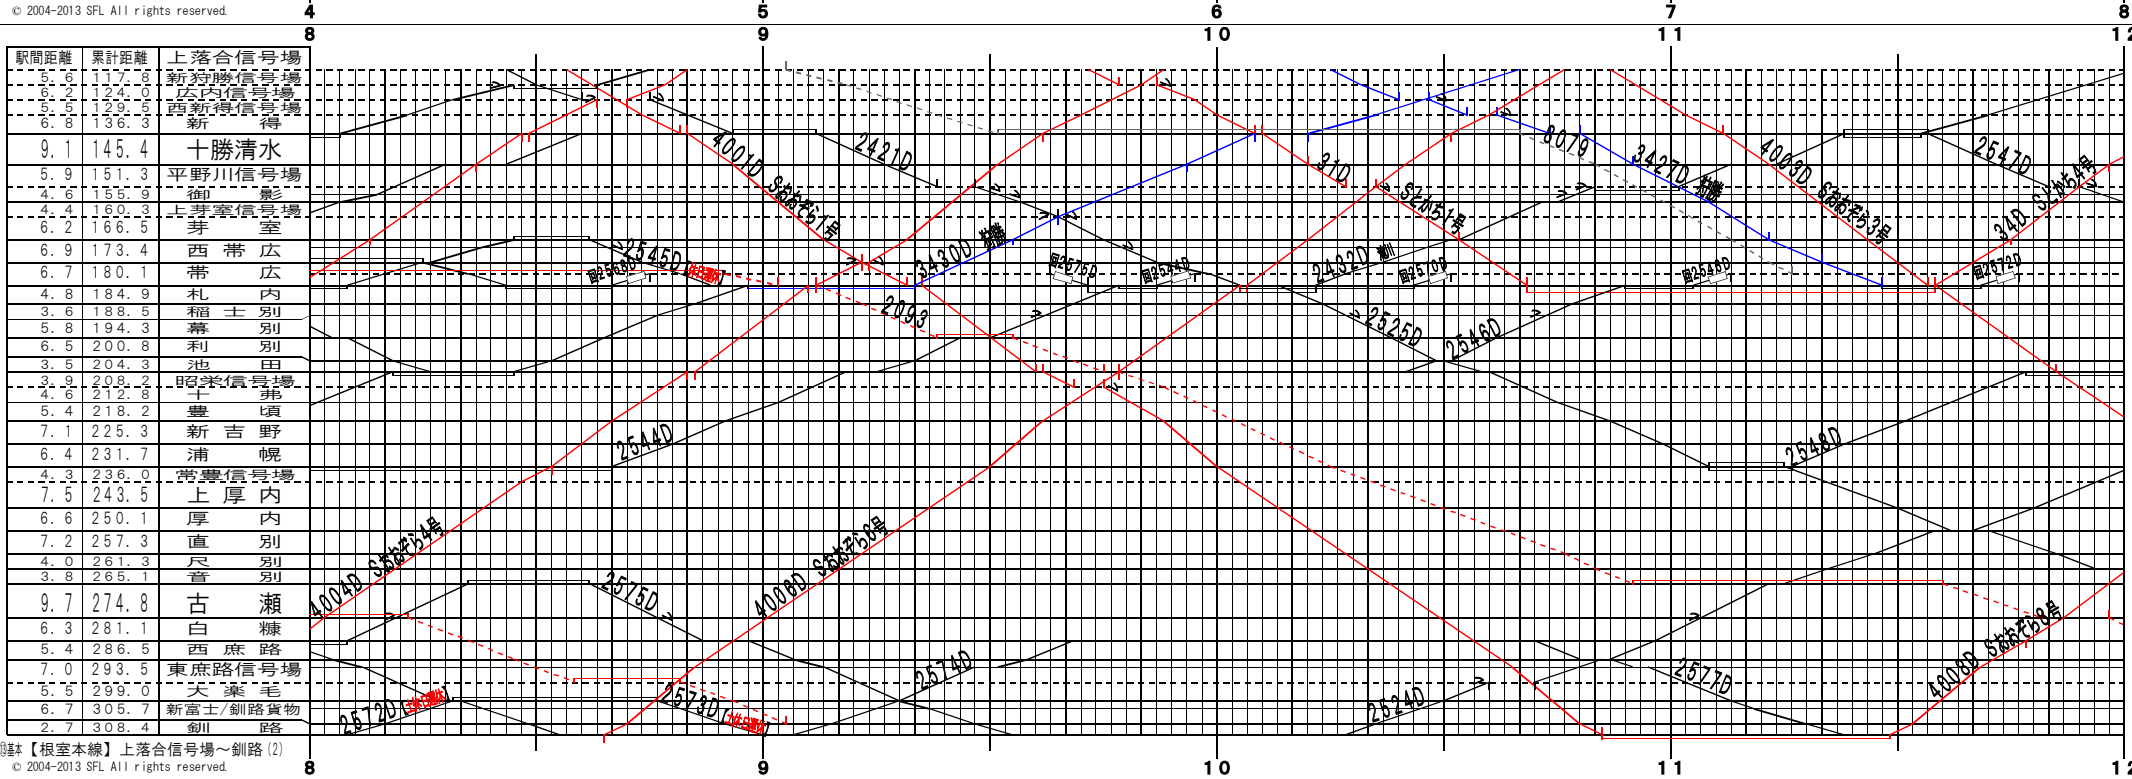

【根室本線】上落合信号場～釧路 (1)  
© 2004-2013 SFL All rights reserved.

【根室本線】上落合信号場～釧路 (2)  
© 2004-2013 SFL All rights reserved.

【根室本線】上落合信号場～釧路 (3)  
© 2004-2013 SFL All rights reserved.

【根室本線】上落合信号場～釧路 (4)  
© 2004-2013 SFL All rights reserved.

【根室本線】上落合信号場～釧路(5)

【根室本線】上落合信号場～釧路(6)