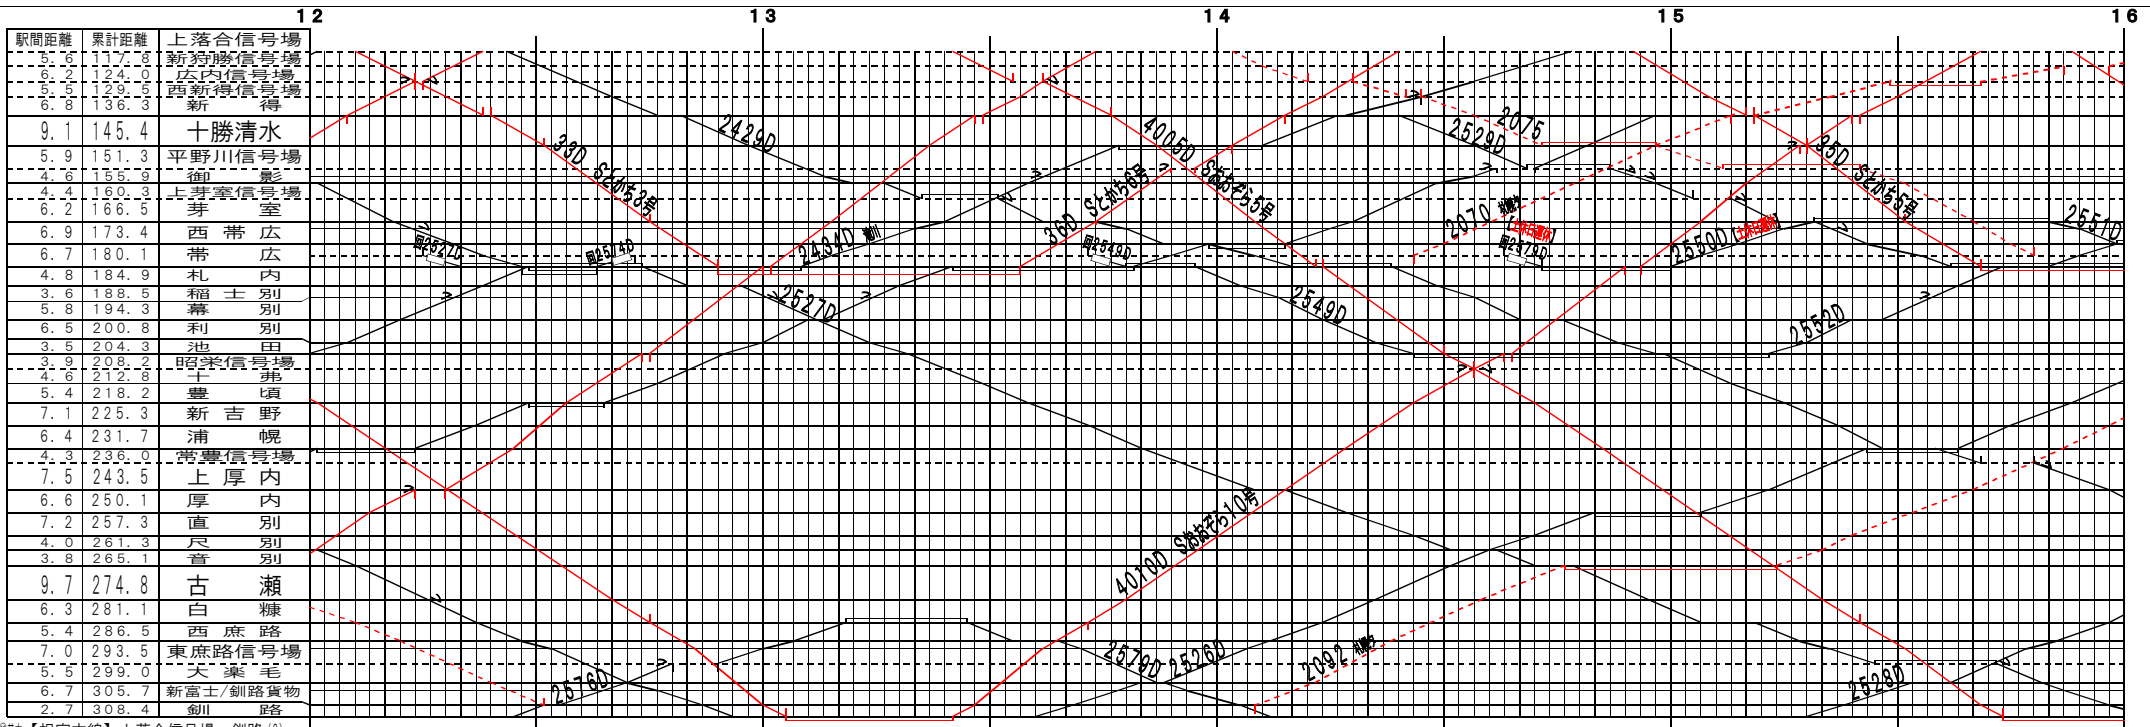

【根室本線】上落合信号場～釧路 (1)  
© 2004-2013 SFL All rights reserved.

【根室本線】上落合信号場～釧路 (2)  
© 2004-2013 SFL All rights reserved.

【根室本線】上落合信号場～釧路 (3)  
© 2004-2013 SFL All rights reserved.

【根室本線】上落合信号場～釧路 (4)  
© 2004-2013 SFL All rights reserved.

【根室本線】上落合信号場～釧路(5)

【根室本線】上落合信号場～釧路(6)