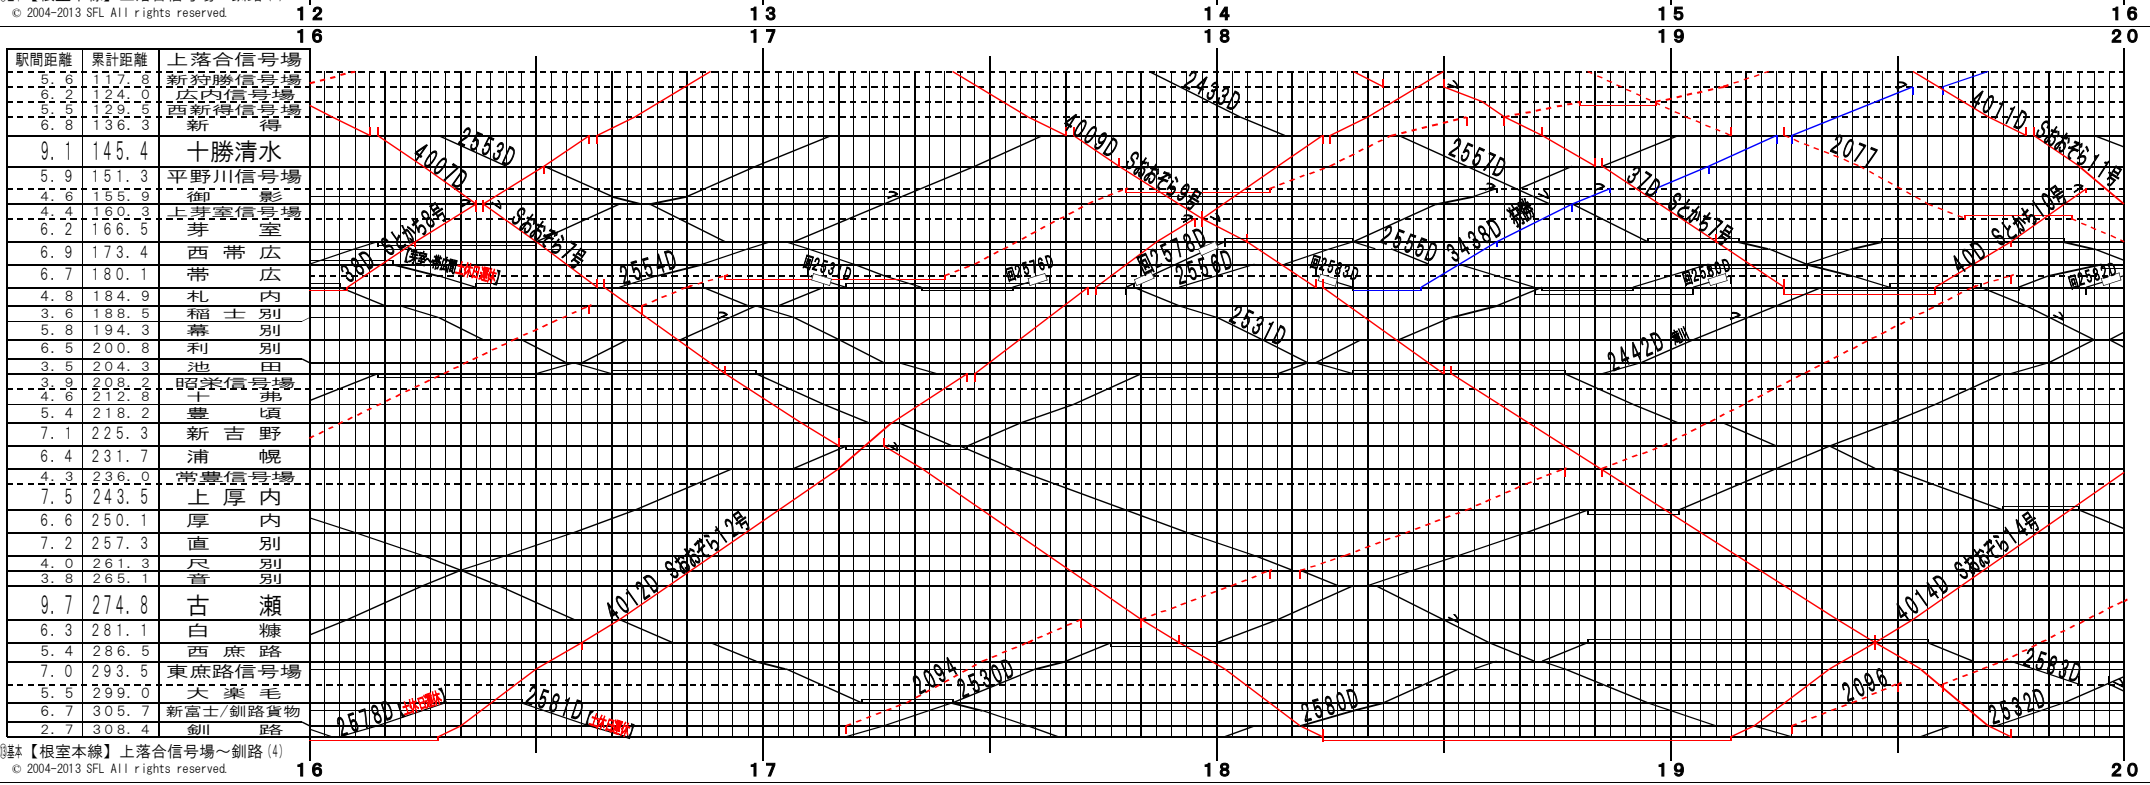

【根室本線】上落合信号場～釧路 (1)  
© 2004-2013 SFL All rights reserved.

【根室本線】上落合信号場～釧路 (2)  
© 2004-2013 SFL All rights reserved.

【根室本線】上落合信号場～釧路 (3)  
© 2004-2013 SFL All rights reserved.

【根室本線】上落合信号場～釧路 (4)  
© 2004-2013 SFL All rights reserved.

【根室本線】上落合信号場～釧路(5)

【根室本線】上落合信号場～釧路(6)