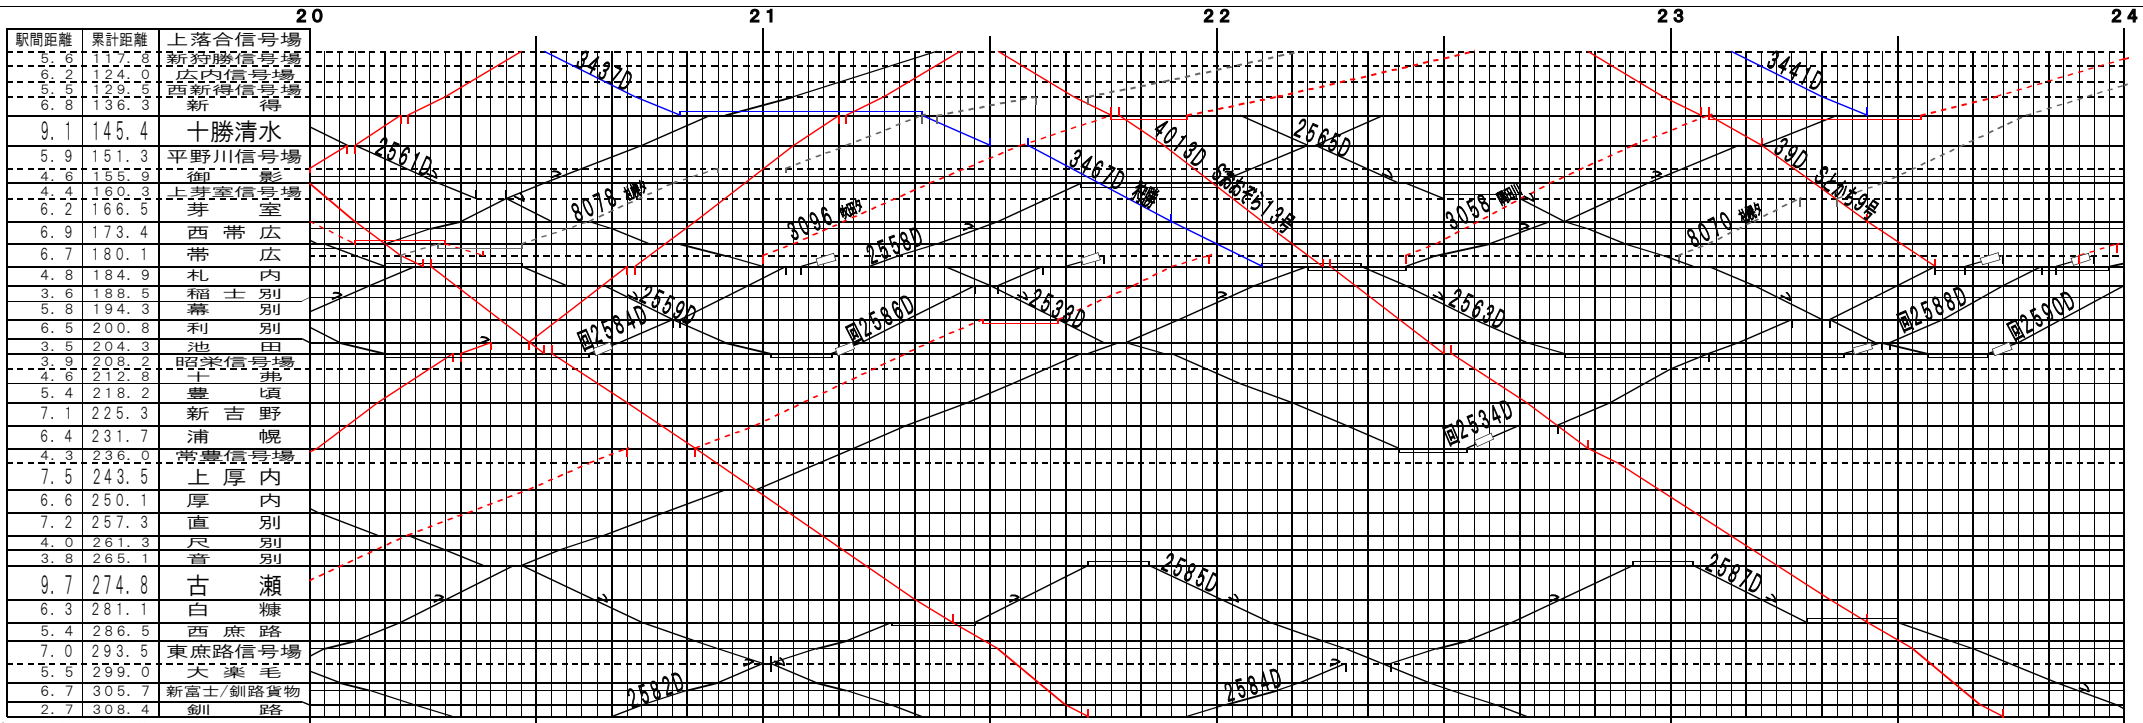

【根室本線】上落合信号場～釧路 (1)  
© 2004-2013 SFL All rights reserved.

【根室本線】上落合信号場～釧路 (2)  
© 2004-2013 SFL All rights reserved.

【根室本線】上落合信号場～釧路 (3)  
© 2004-2013 SFL All rights reserved.

【根室本線】上落合信号場～釧路 (4)  
© 2004-2013 SFL All rights reserved.

【根室本線】上落合信号場～釧路(5)

【根室本線】上落合信号場～釧路(6)