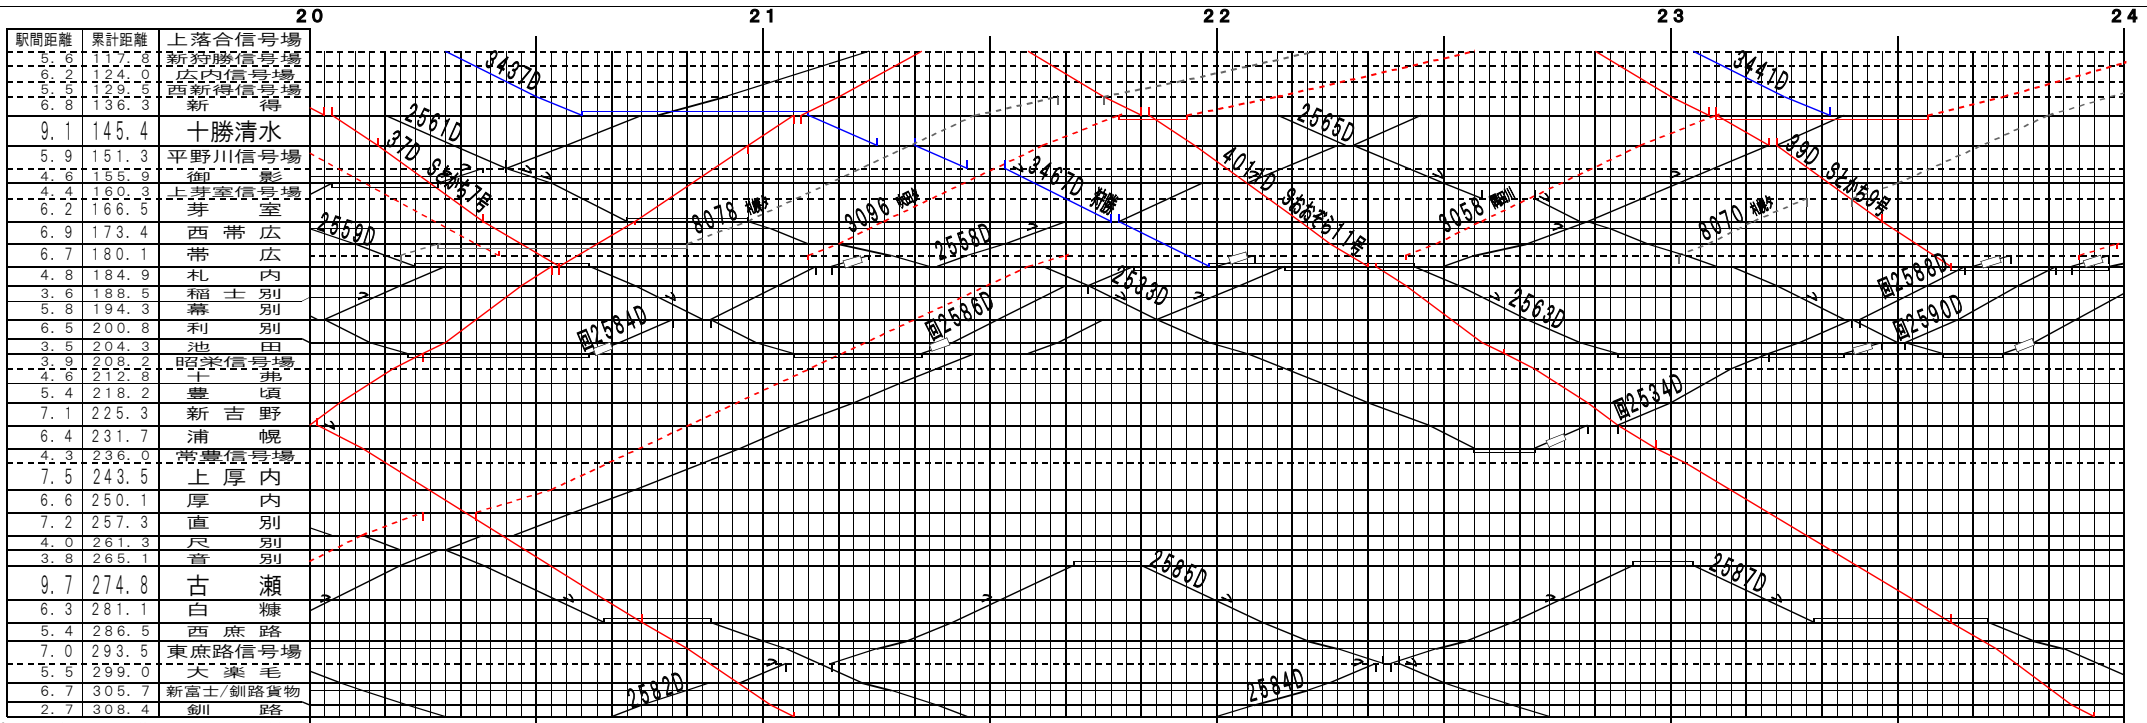

【根室本線】上落合信号場～釧路 (1)  
© 2004-2014 SFL All rights reserved.

【根室本線】上落合信号場～釧路 (2)  
© 2004-2014 SFL All rights reserved.

【根室本線】上落合信号場～釧路 (3)  
© 2004-2014 SFL All rights reserved.

【根室本線】上落合信号場～釧路 (4)  
© 2004-2014 SFL All rights reserved.

【根室本線】上落合信号場～釧路 (5)

© 2004-2014 SFL All rights reserved.

【根室本線】上落合信号場～釧路 (6)

© 2004-2014 SFL All rights reserved.