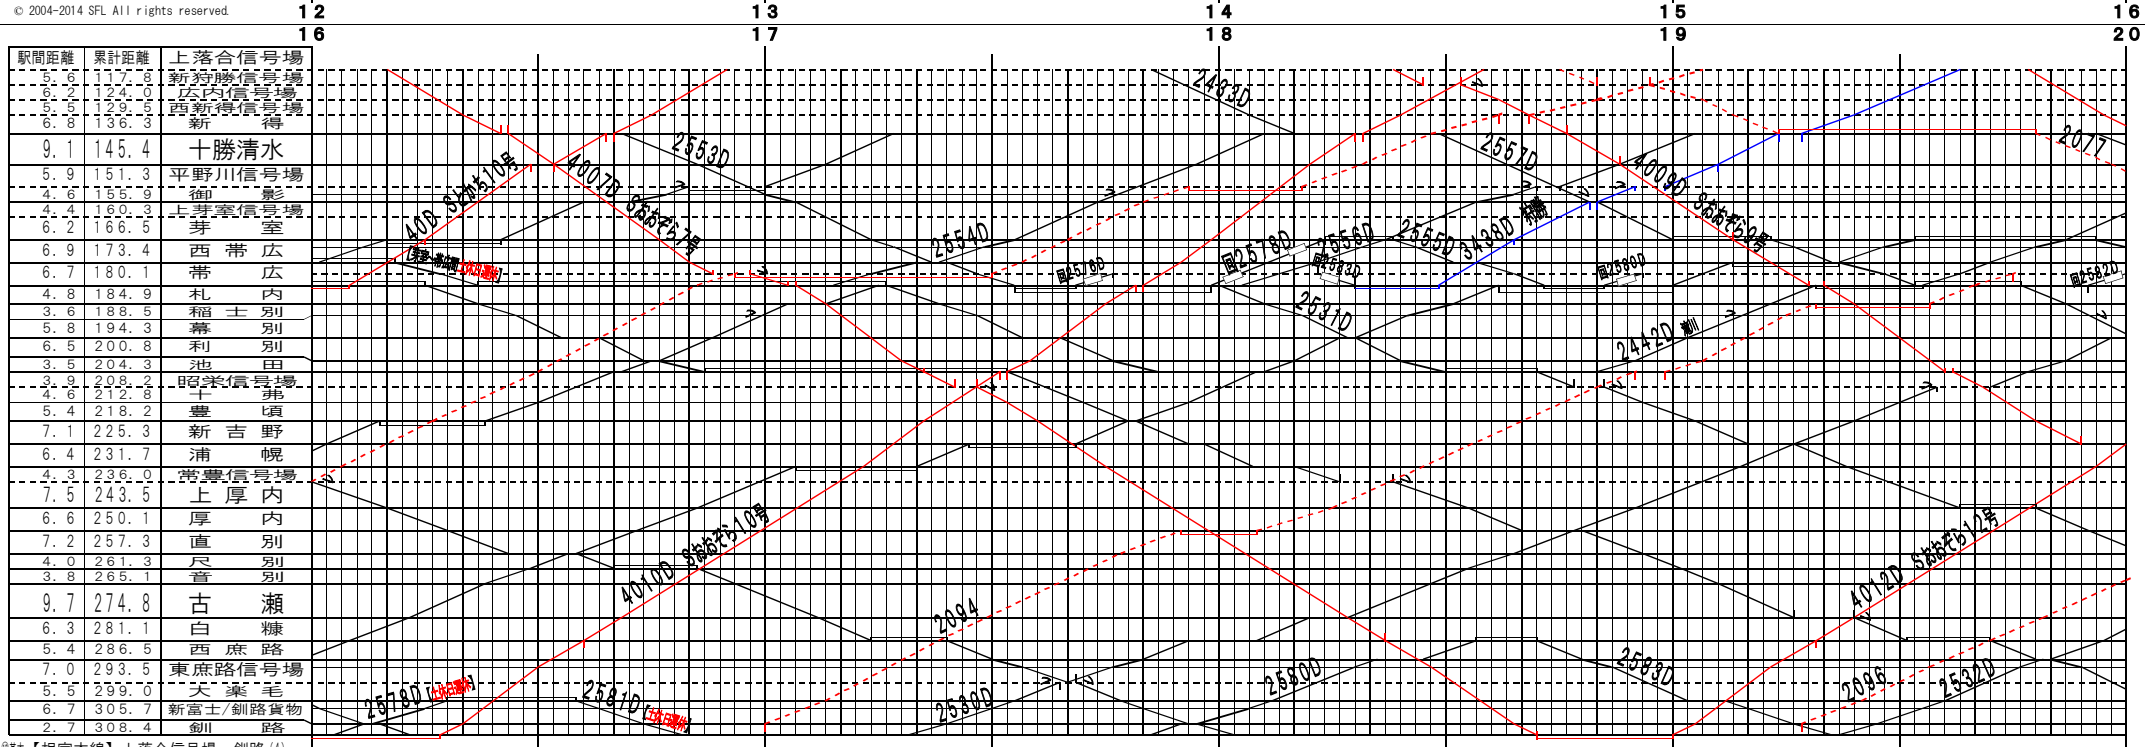

【根室本線】上落合信号場～釧路 (1)  
© 2004-2014 SFL All rights reserved.

【根室本線】上落合信号場～釧路 (2)  
© 2004-2014 SFL All rights reserved.

【根室本線】上落合信号場～釧路 (3)  
© 2004-2014 SFL All rights reserved.

【根室本線】上落合信号場～釧路 (4)  
© 2004-2014 SFL All rights reserved.

【根室本線】上落合信号場～釧路 (5)

© 2004-2014 SFL All rights reserved.

【根室本線】上落合信号場～釧路 (6)

© 2004-2014 SFL All rights reserved.