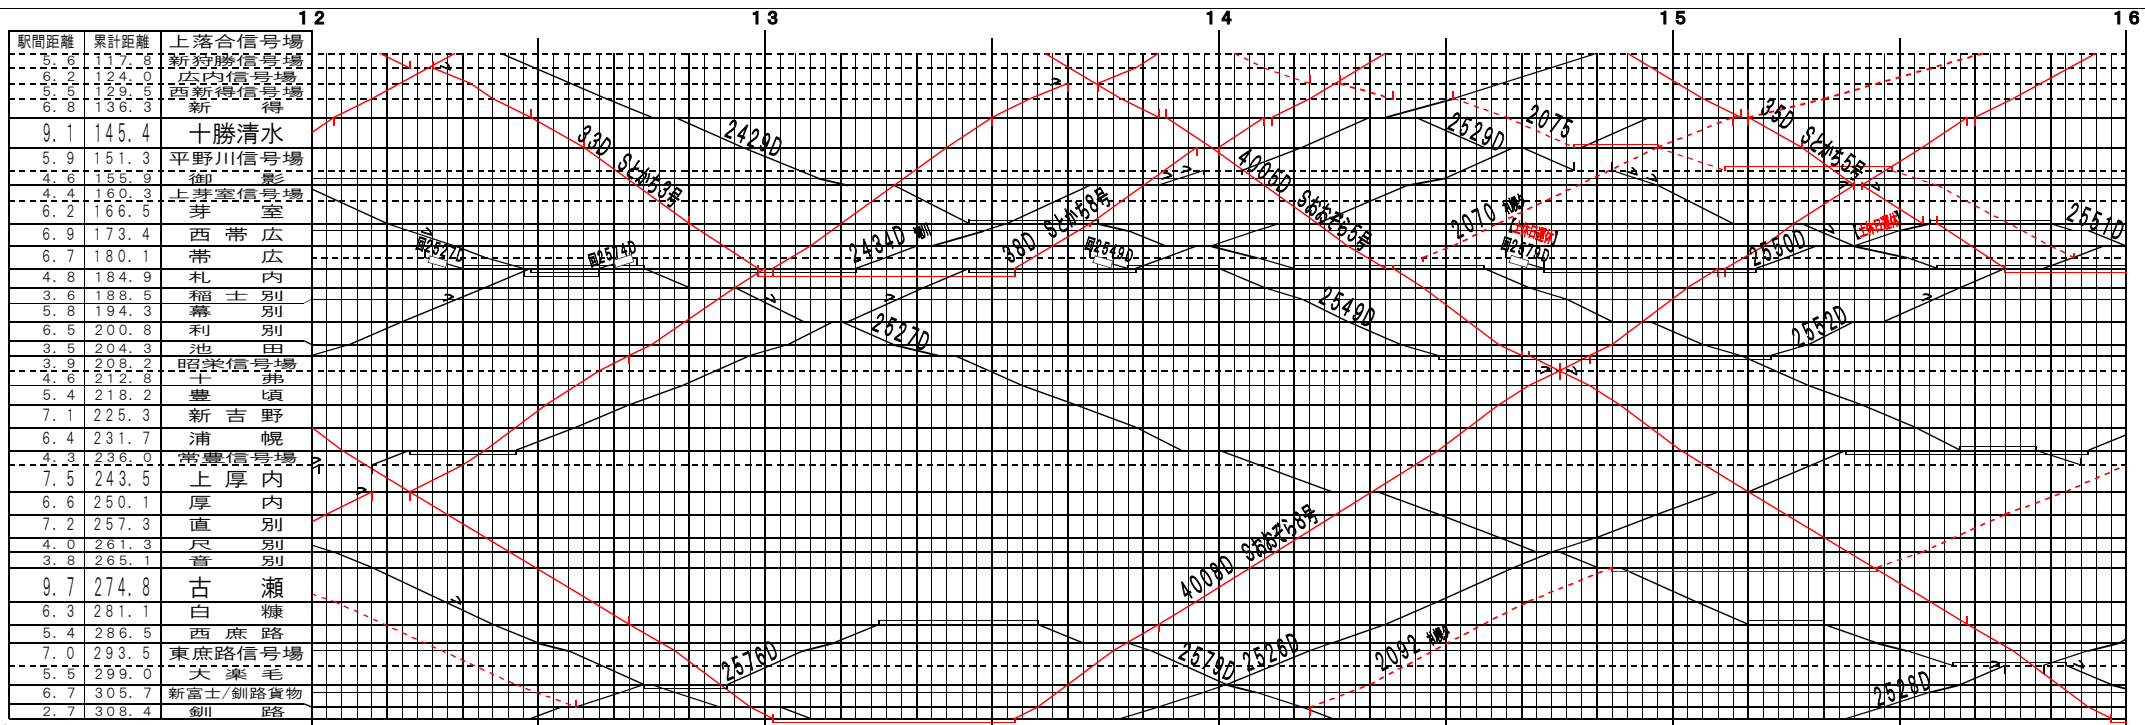

【根室本線】上落合信号場～釧路 (1)  
© 2004-2014 SFL All rights reserved.

【根室本線】上落合信号場～釧路 (2)  
© 2004-2014 SFL All rights reserved.

【根室本線】上落合信号場～釧路 (3)  
© 2004-2014 SFL All rights reserved.

【根室本線】上落合信号場～釧路 (4)  
© 2004-2014 SFL All rights reserved.

【根室本線】上落合信号場～釧路 (5)

© 2004-2014 SFL All rights reserved.

【根室本線】上落合信号場～釧路 (6)

© 2004-2014 SFL All rights reserved.