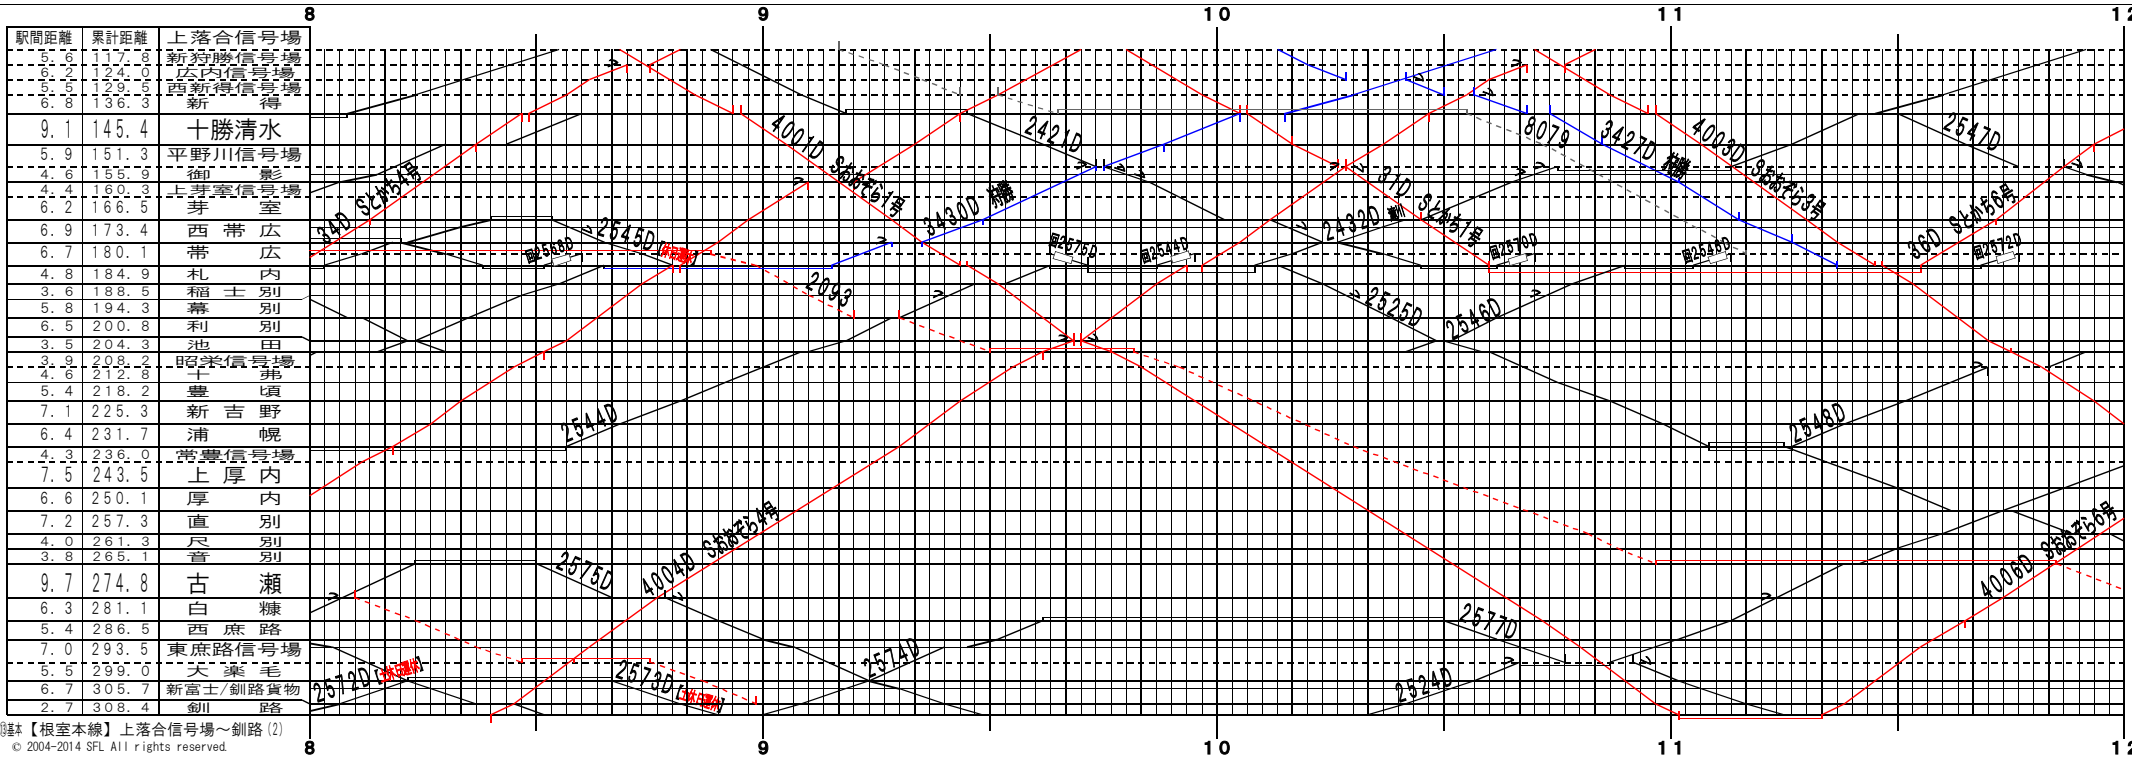

【根室本線】上落合信号場～釧路 (1)  
© 2004-2014 SFL All rights reserved.

【根室本線】上落合信号場～釧路 (2)  
© 2004-2014 SFL All rights reserved.

【根室本線】上落合信号場～釧路 (3)  
© 2004-2014 SFL All rights reserved.

【根室本線】上落合信号場～釧路 (4)  
© 2004-2014 SFL All rights reserved.

【根室本線】上落合信号場～釧路 (5)

© 2004-2014 SFL All rights reserved.

【根室本線】上落合信号場～釧路 (6)

© 2004-2014 SFL All rights reserved.