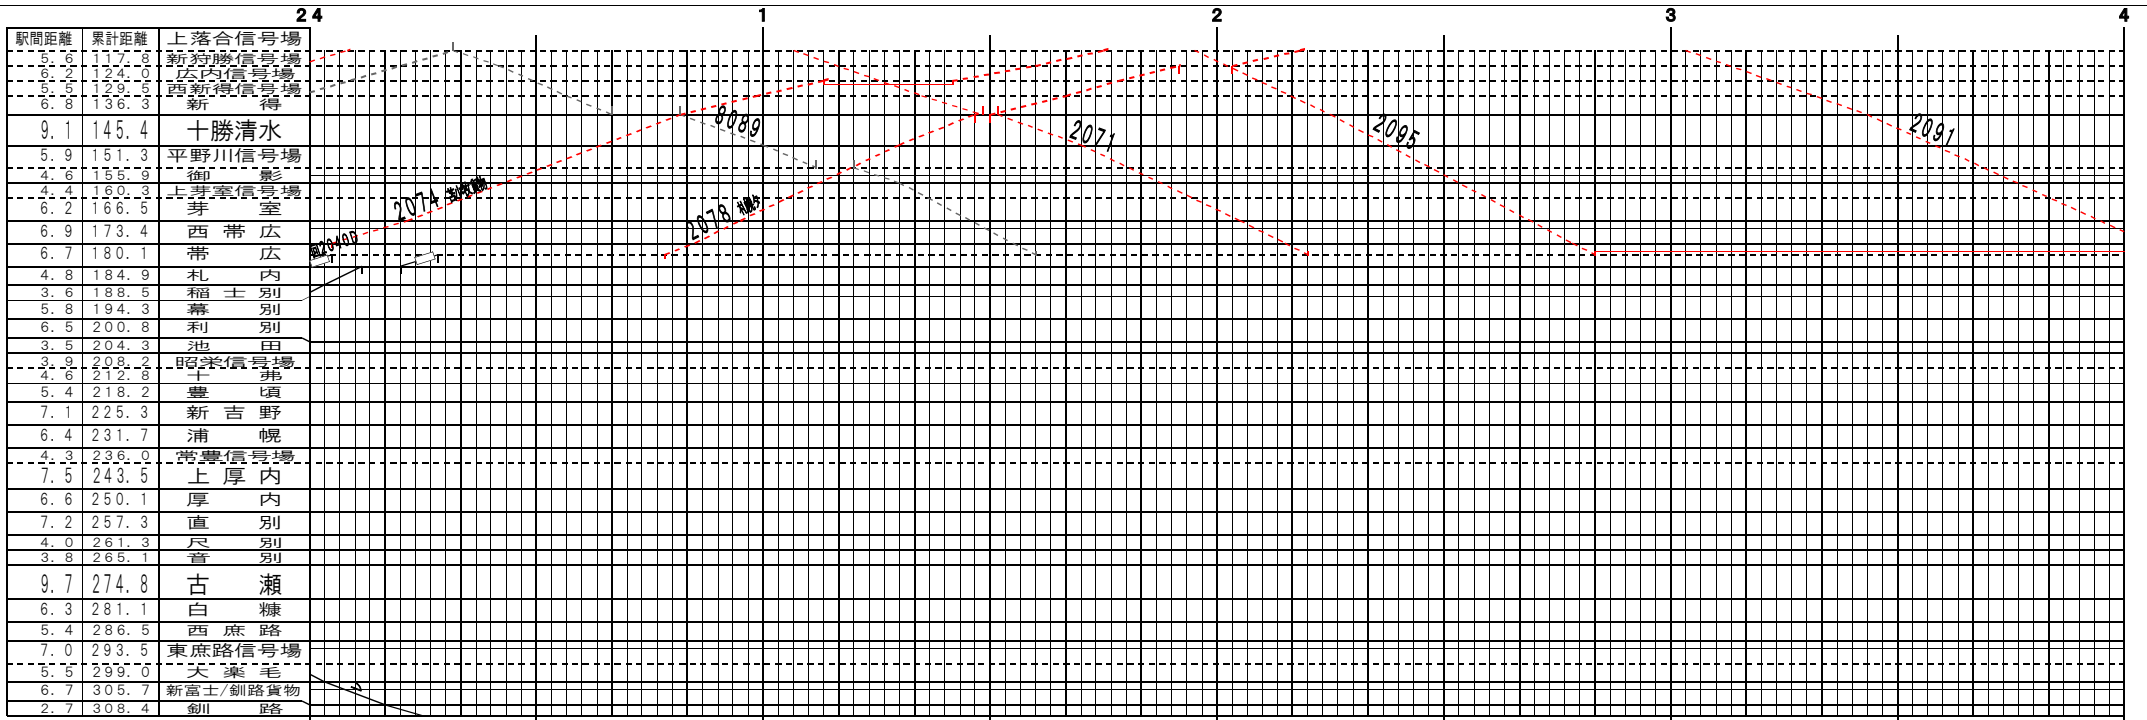

【根室本線】上落合信号場～釧路 (6)

© 2004-2014 SFL All rights reserved.