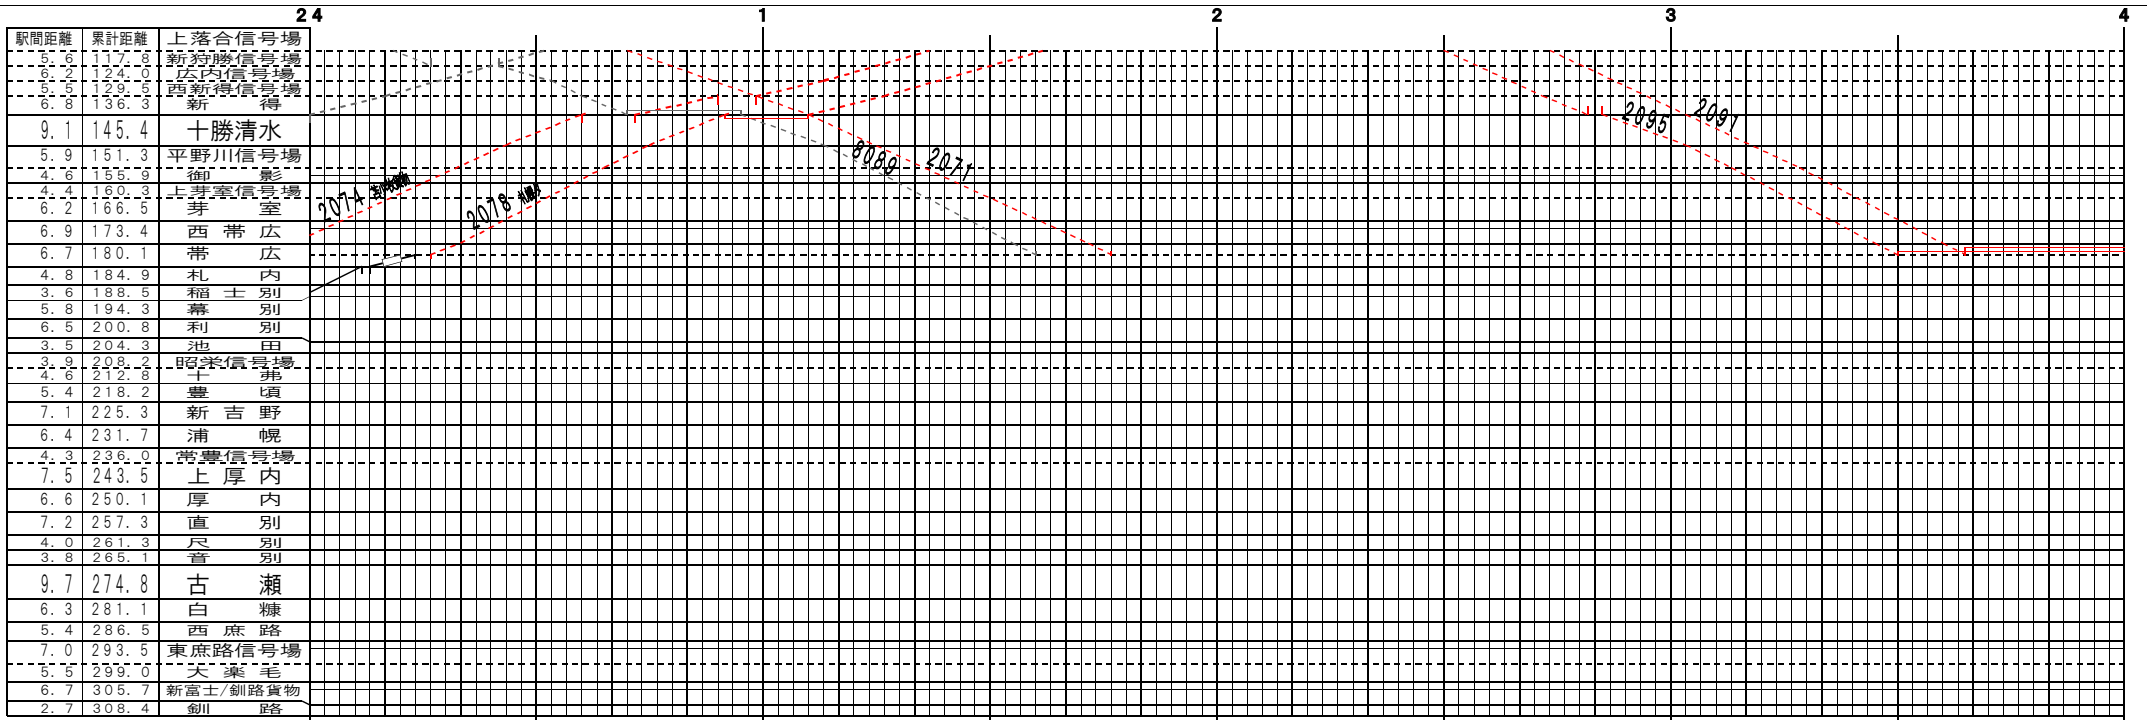

【根室本線】上落合信号場～釧路 (5)

【根室本線】上落合信号場～釧路 (6)

© 2004-2016 SFL All rights reserved.