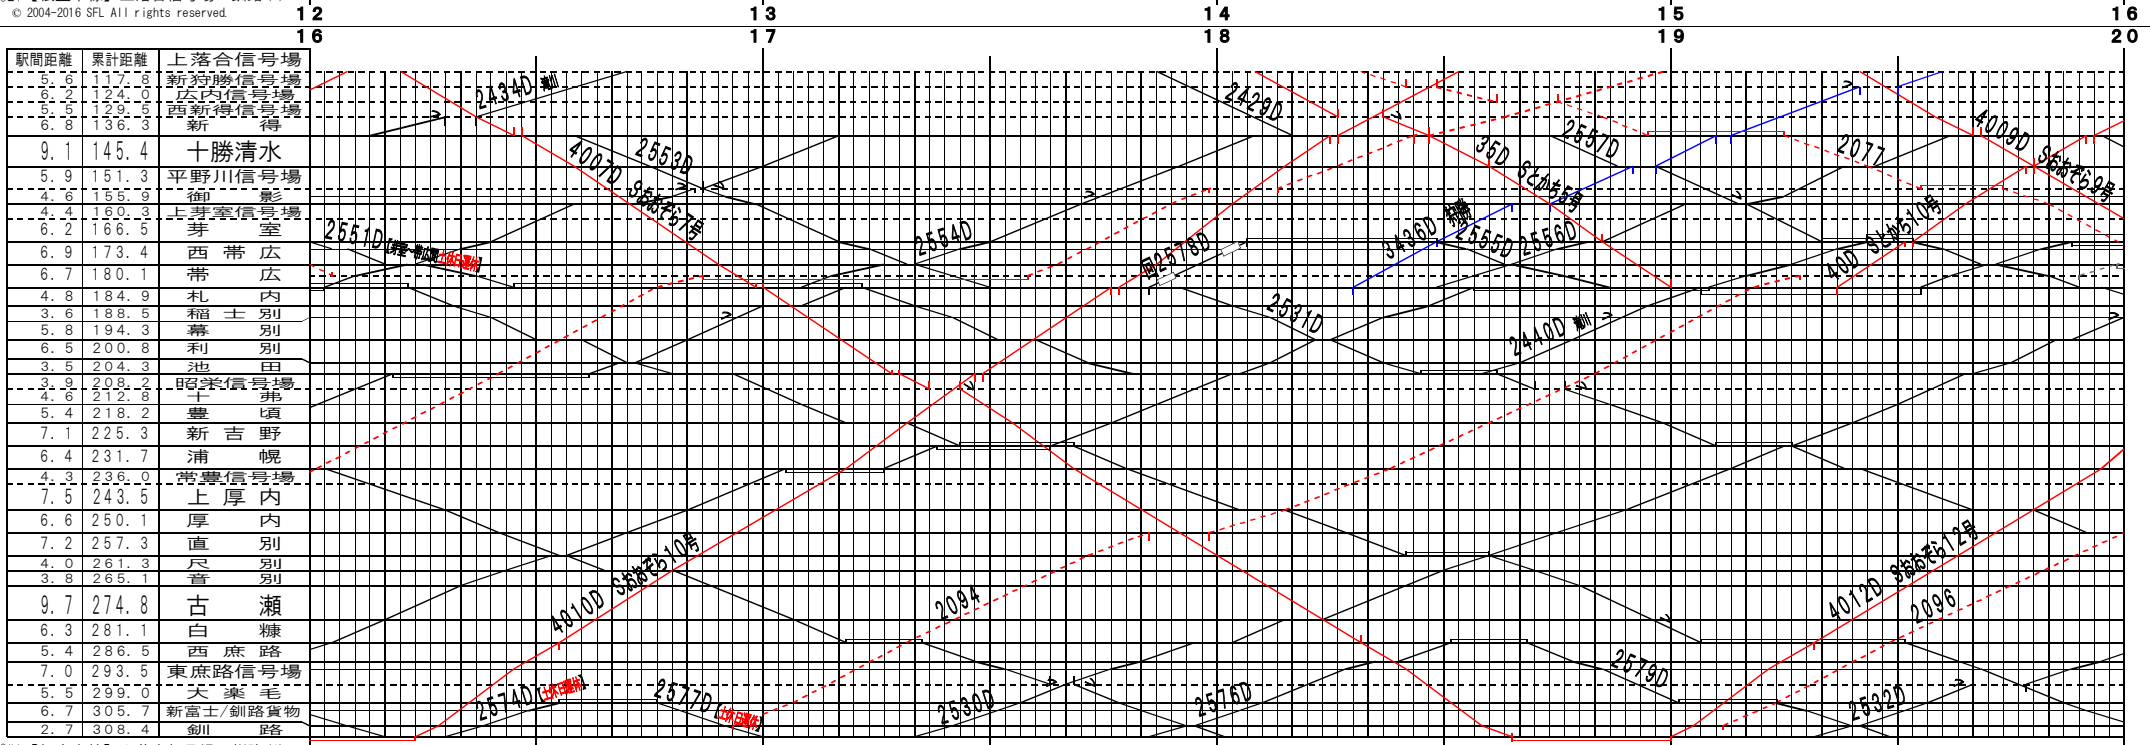

【根室本線】上落合信号場～釧路(1)

© 2004-2016 SFL All rights reserved.

【根室本線】上落合信号場～釧路(2)

© 2004-2016 SFL All rights reserved.

【根室本線】上落合信号場～釧路 (3)

© 2004-2016 SFL All rights reserved.

【根室本線】上落合信号場～釧路 (4)

© 2004-2016 SFL All rights reserved.

【根室本線】上落合信号場～釧路 (5)

© 2004-2016 SFL All rights reserved.

【根室本線】上落合信号場～釧路 (6)

© 2004-2016 SFL All rights reserved.