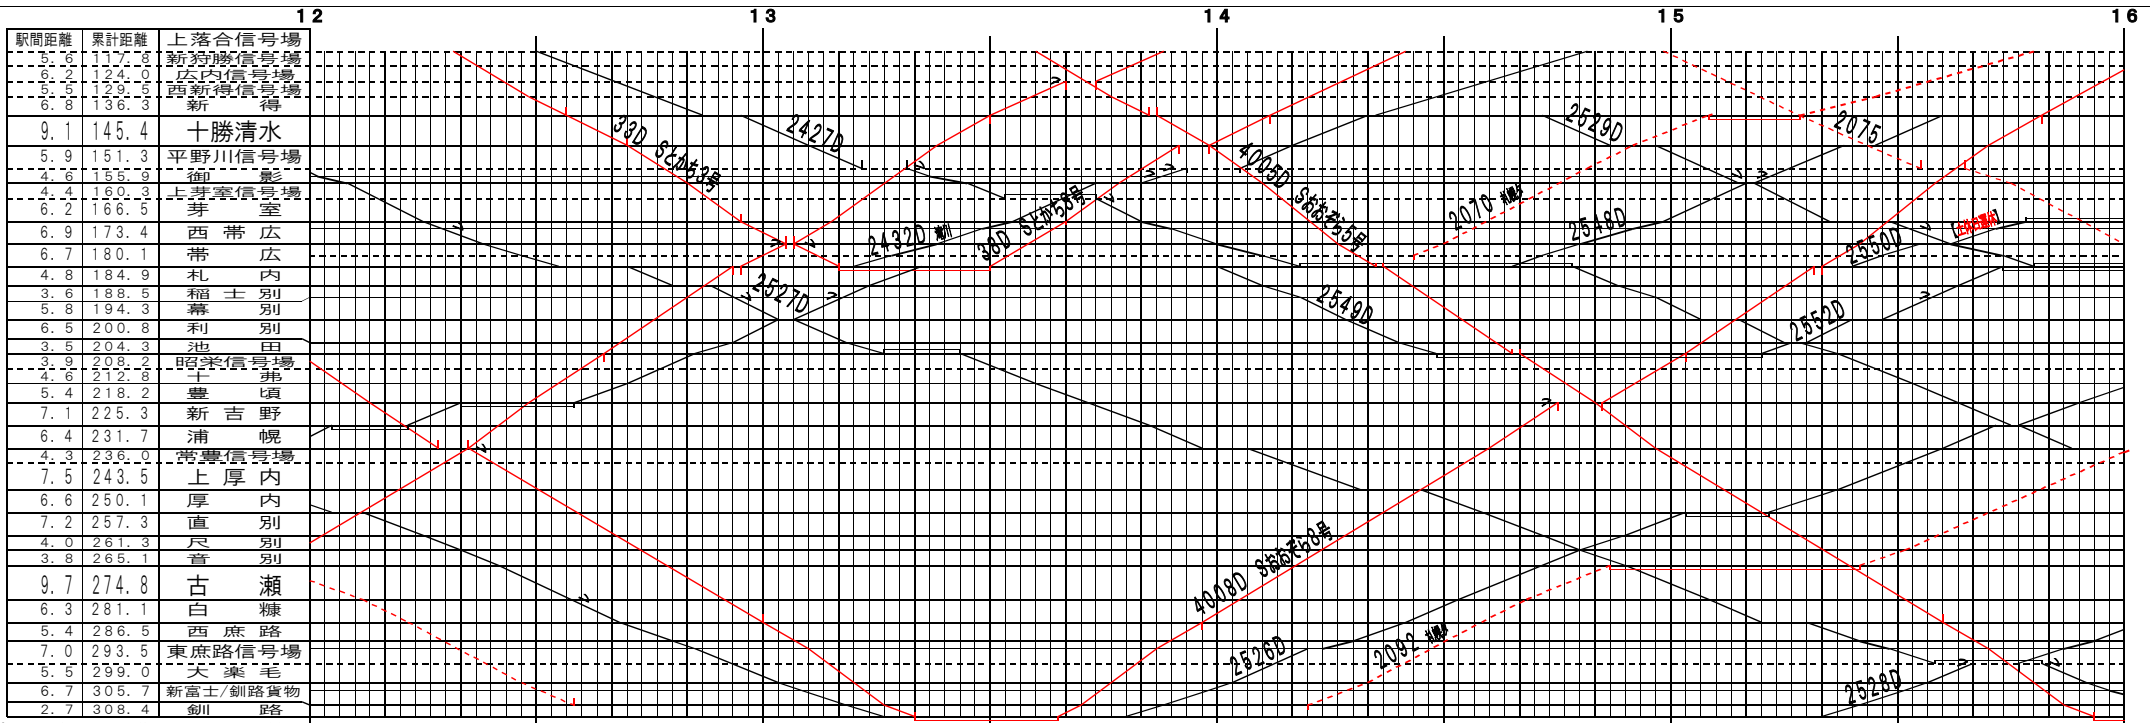

【根室本線】上落合信号場～釧路(1)

© 2004-2016 SFL All rights reserved.

【根室本線】上落合信号場～釧路(2)

© 2004-2016 SFL All rights reserved.

【根室本線】上落合信号場～釧路 (3)

© 2004-2016 SFL All rights reserved.

【根室本線】上落合信号場～釧路 (4)

© 2004-2016 SFL All rights reserved.

【根室本線】上落合信号場～釧路 (5)

© 2004-2016 SFL All rights reserved.

【根室本線】上落合信号場～釧路 (6)

© 2004-2016 SFL All rights reserved.