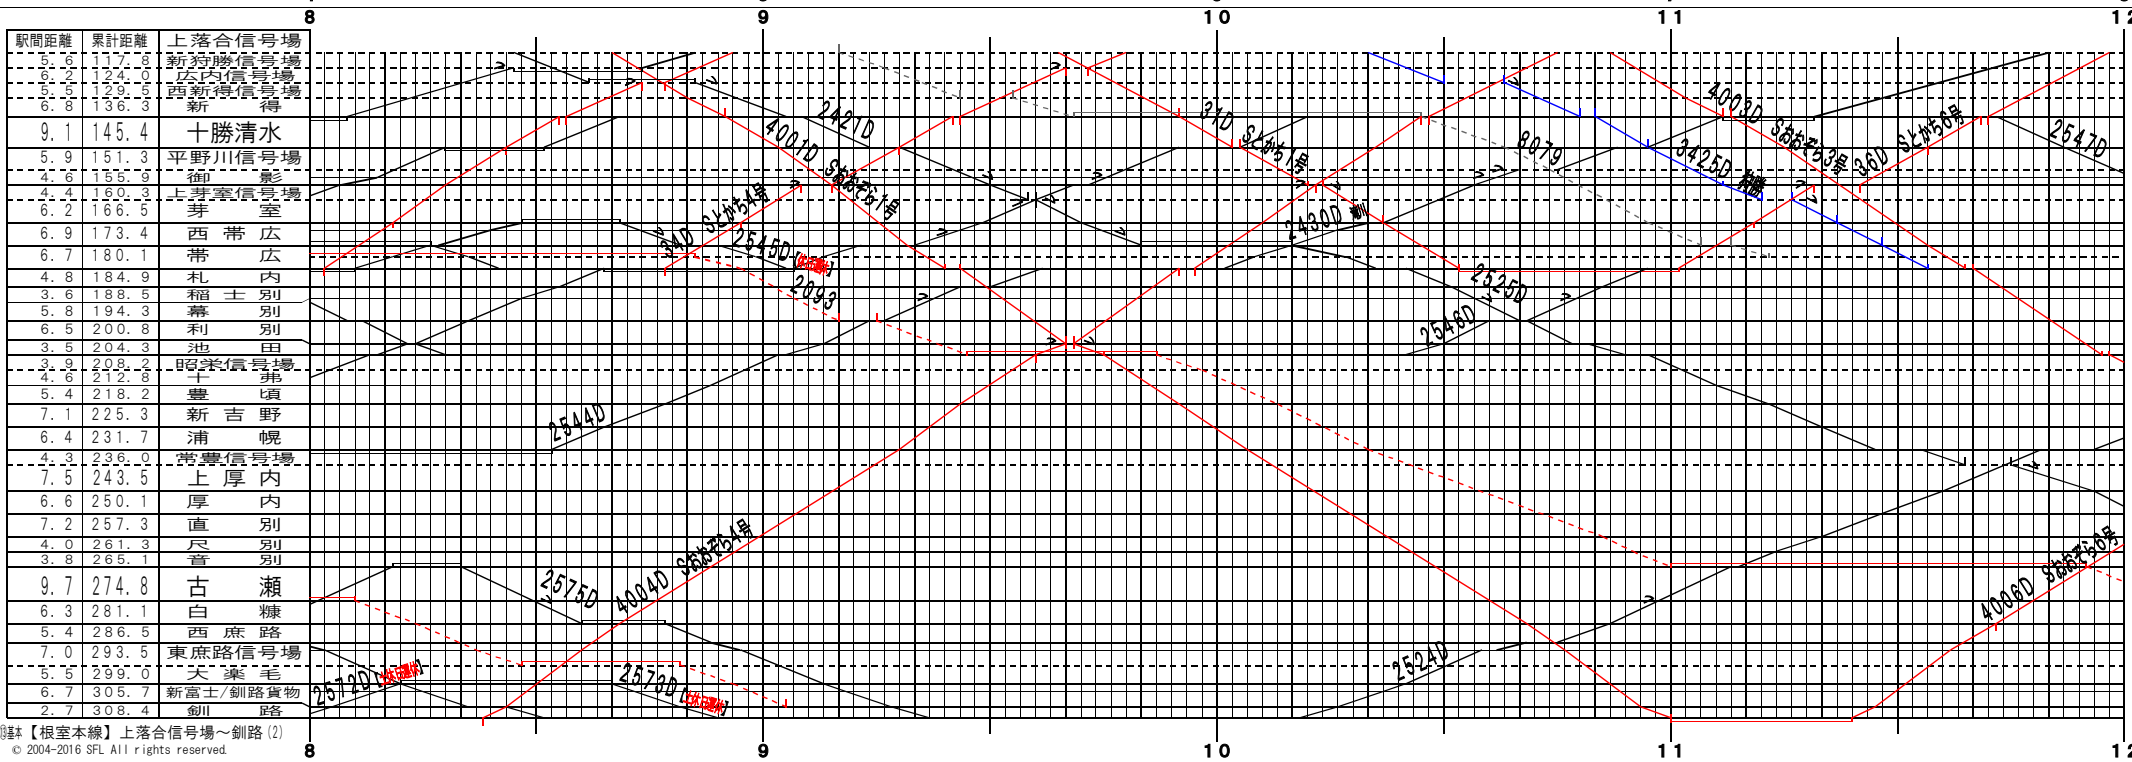

【根室本線】上落合信号場～釧路(1)

© 2004-2016 SFL All rights reserved.

【根室本線】上落合信号場～釧路(2)

© 2004-2016 SFL All rights reserved.

【根室本線】上落合信号場～釧路 (3)

© 2004-2016 SFL All rights reserved.

【根室本線】上落合信号場～釧路 (4)

© 2004-2016 SFL All rights reserved.