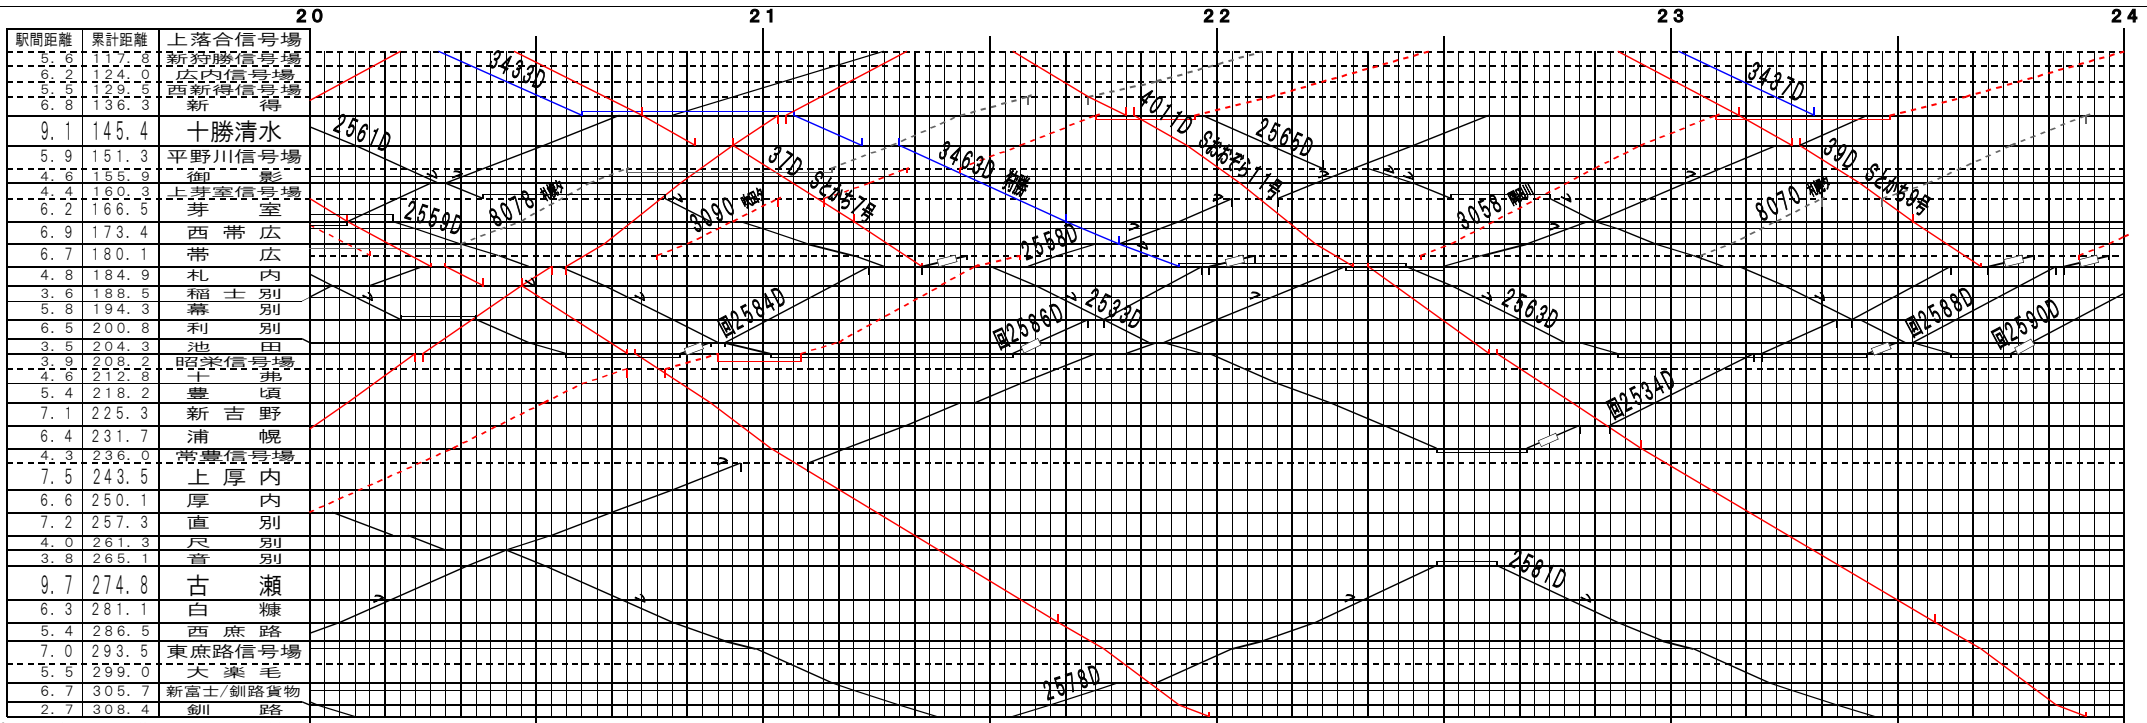

【根室本線】上落合信号場～釧路(1)

© 2004-2016 SFL All rights reserved.

【根室本線】上落合信号場～釧路(2)

© 2004-2016 SFL All rights reserved.

【根室本線】上落合信号場～釧路 (3)

© 2004-2016 SFL All rights reserved.

【根室本線】上落合信号場～釧路 (4)

© 2004-2016 SFL All rights reserved.

【根室本線】上落合信号場～釧路 (5)

© 2004-2016 SFL All rights reserved.

【根室本線】上落合信号場～釧路 (6)

© 2004-2016 SFL All rights reserved.