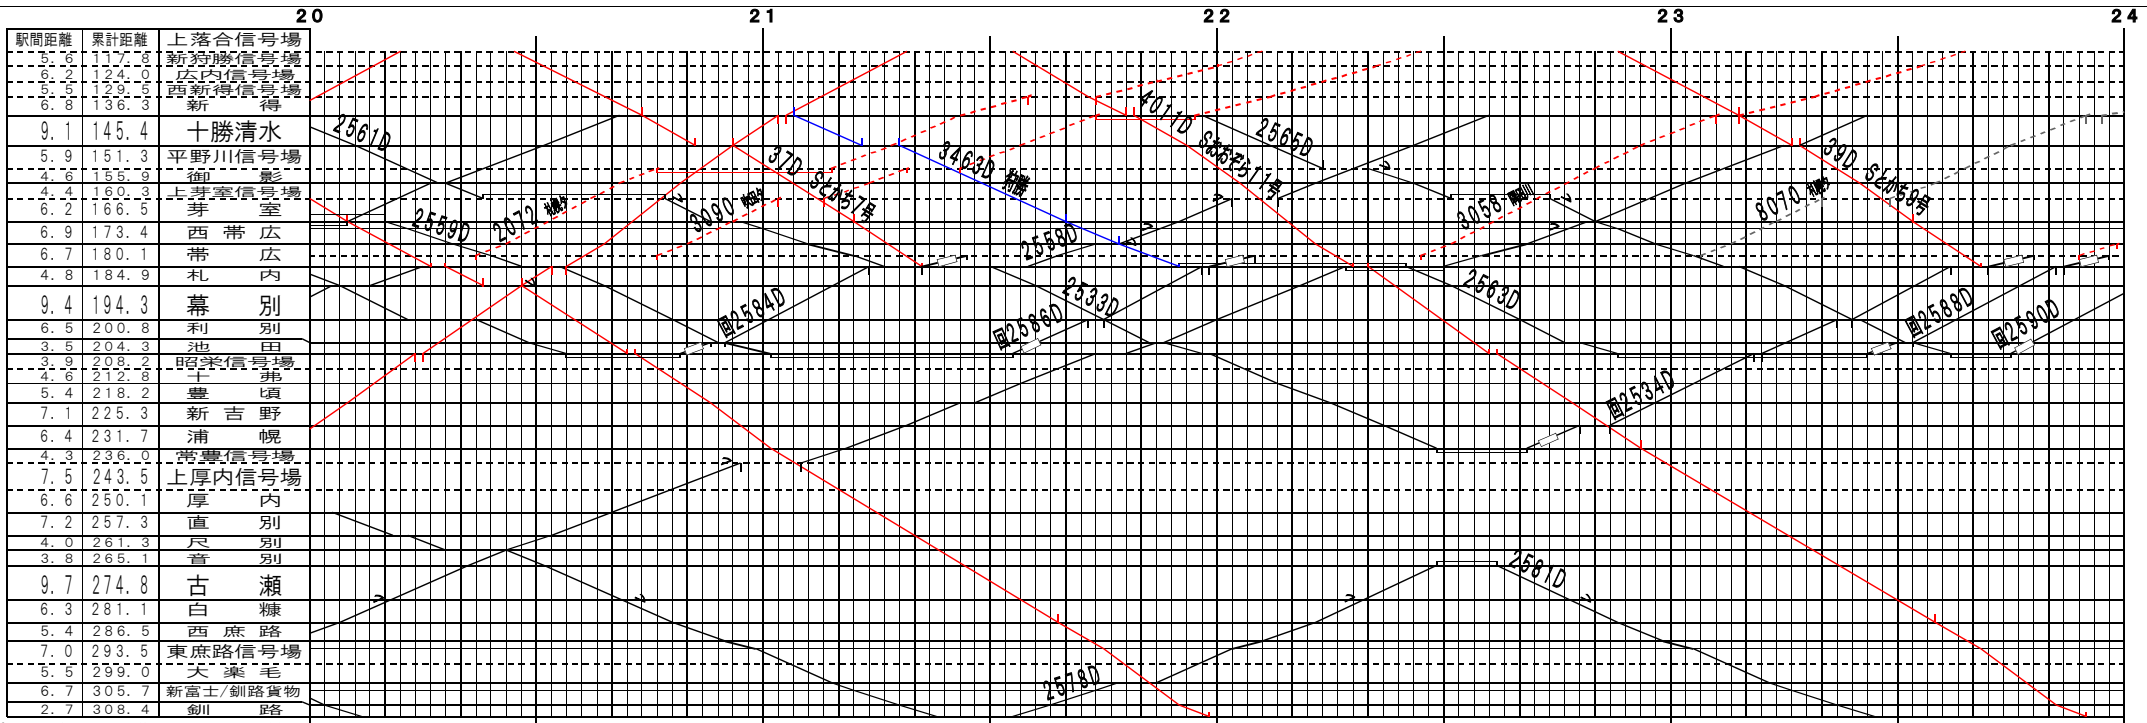

【根室本線】上落合信号場～釧路 (1)
© 2004-2018 SFL All rights reserved.

【根室本線】上落合信号場～釧路 (2)
© 2004-2018 SFL All rights reserved.

【根室本線】上落合信号場～釧路(3)

© 2004-2018 SFL All rights reserved.

【根室本線】上落合信号場～釧路(4)

© 2004-2018 SFL All rights reserved.

【根室本線】上落合信号場～釧路(5)

© 2004-2018 SFL All rights reserved.

【根室本線】上落合信号場～釧路(6)

© 2004-2018 SFL All rights reserved.