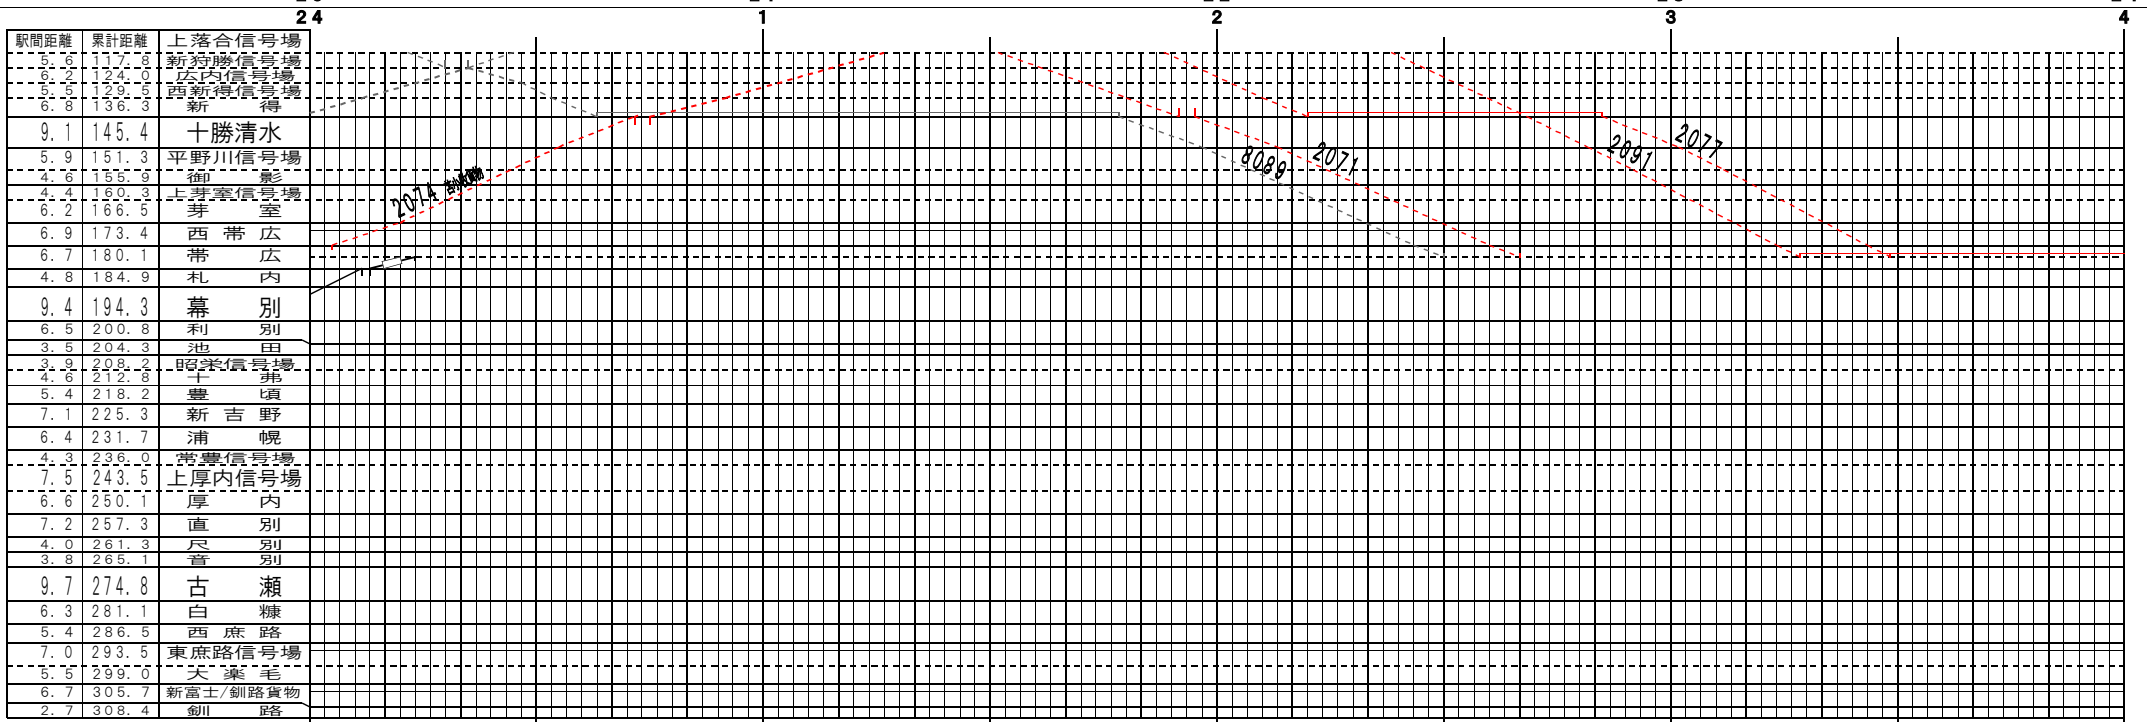

【根室本線】上落合信号場～釧路(6)

© 2004-2018 SFL All rights reserved.