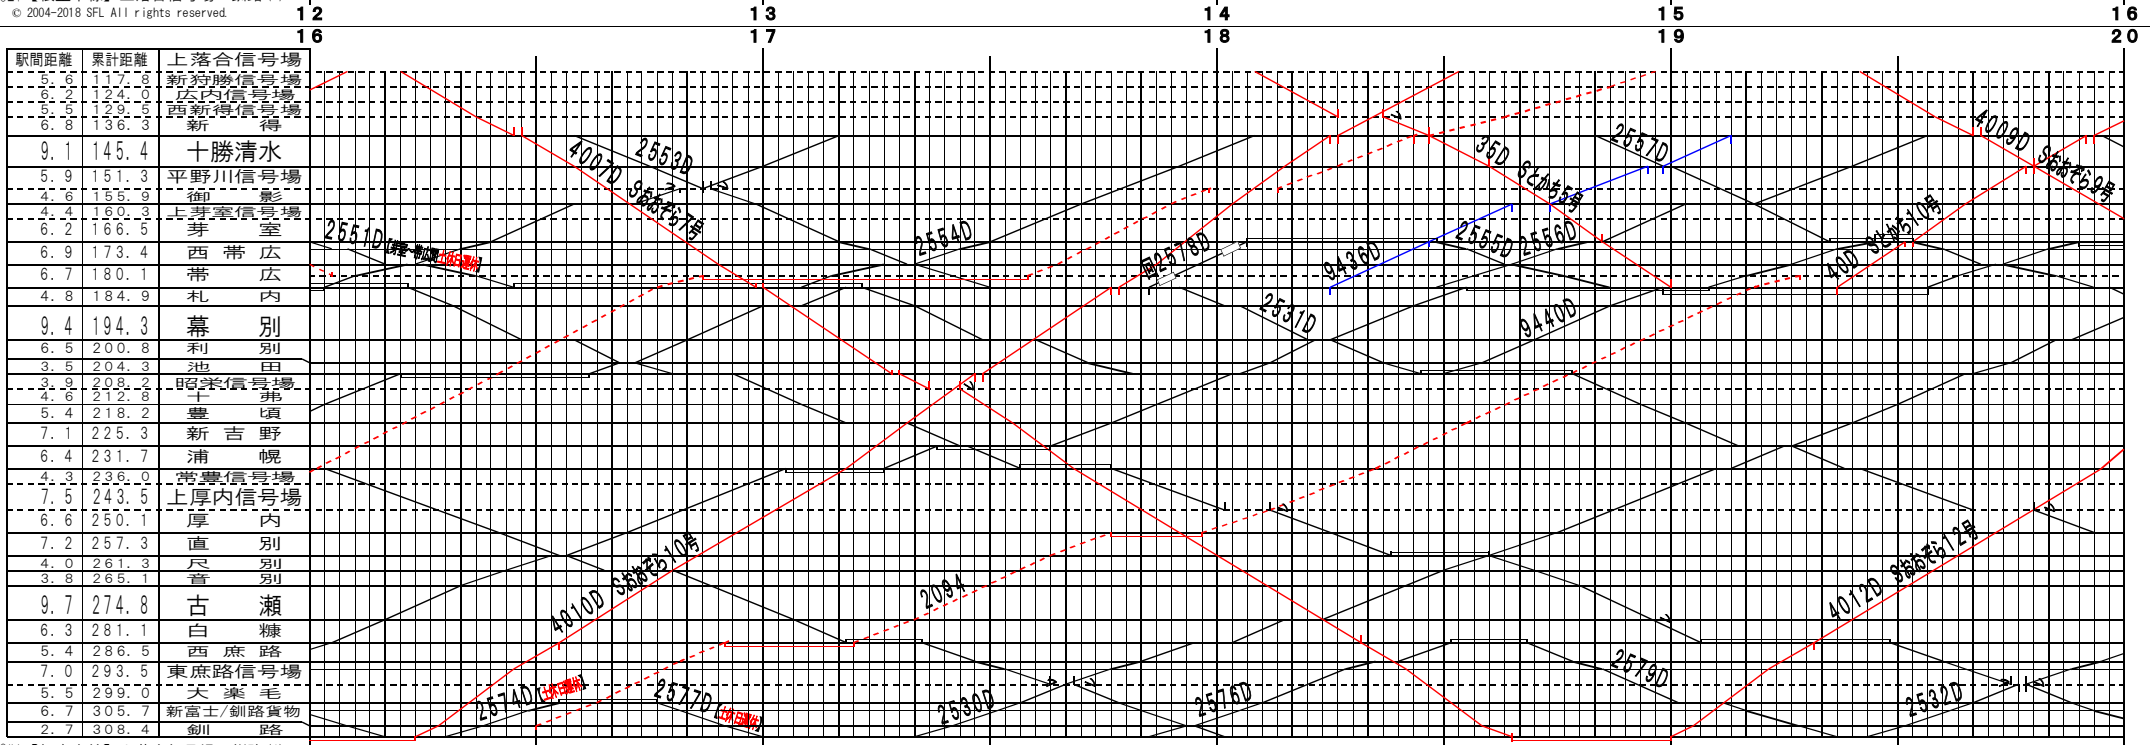

【根室本線】上落合信号場～釧路 (1)
© 2004-2018 SFL All rights reserved.

【根室本線】上落合信号場～釧路 (2)
© 2004-2018 SFL All rights reserved.

【根室本線】上落合信号場～釧路(3)

© 2004-2018 SFL All rights reserved.

【根室本線】上落合信号場～釧路(4)

© 2004-2018 SFL All rights reserved.

【根室本線】上落合信号場～釧路(5)

© 2004-2018 SFL All rights reserved.

【根室本線】上落合信号場～釧路(6)

© 2004-2018 SFL All rights reserved.