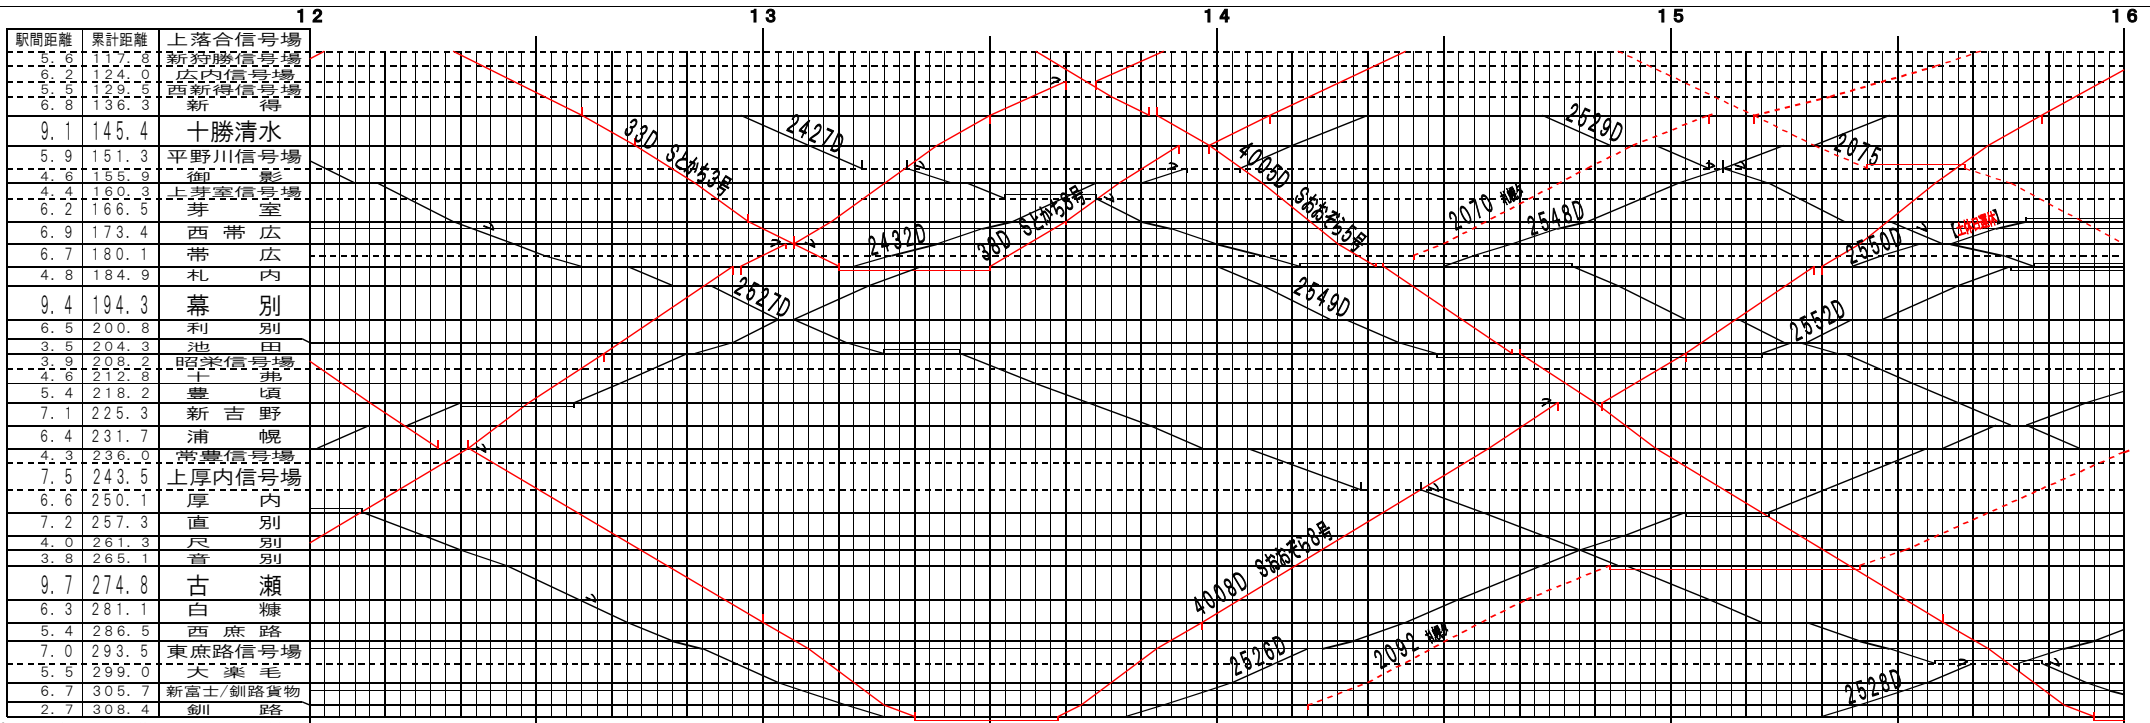

【根室本線】上落合信号場～釧路 (1)
© 2004-2018 SFL All rights reserved.

【根室本線】上落合信号場～釧路 (2)
© 2004-2018 SFL All rights reserved.

【根室本線】上落合信号場～釧路(3)

© 2004-2018 SFL All rights reserved.

【根室本線】上落合信号場～釧路(4)

© 2004-2018 SFL All rights reserved.

【根室本線】上落合信号場～釧路(5)

© 2004-2018 SFL All rights reserved.

【根室本線】上落合信号場～釧路(6)

© 2004-2018 SFL All rights reserved.