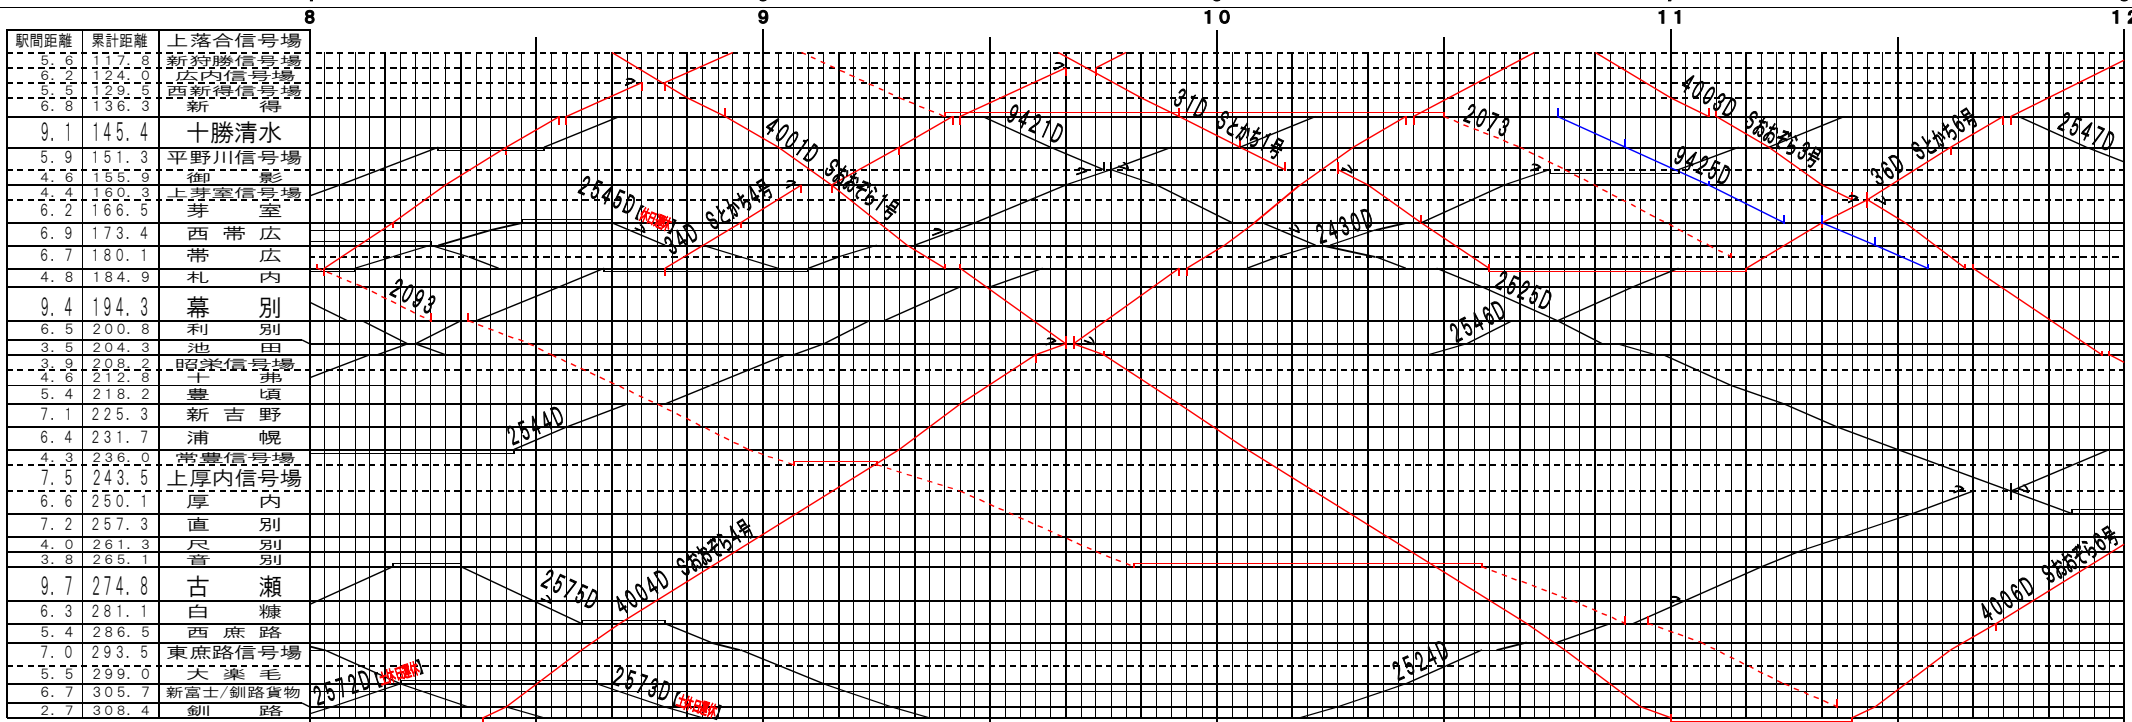

【根室本線】上落合信号場～釧路 (1)
© 2004-2018 SFL All rights reserved.

【根室本線】上落合信号場～釧路 (2)
© 2004-2018 SFL All rights reserved.

【根室本線】上落合信号場～釧路(3)

© 2004-2018 SFL All rights reserved.

【根室本線】上落合信号場～釧路(4)

© 2004-2018 SFL All rights reserved.

【根室本線】上落合信号場～釧路(5)

© 2004-2018 SFL All rights reserved.

【根室本線】上落合信号場～釧路(6)

© 2004-2018 SFL All rights reserved.