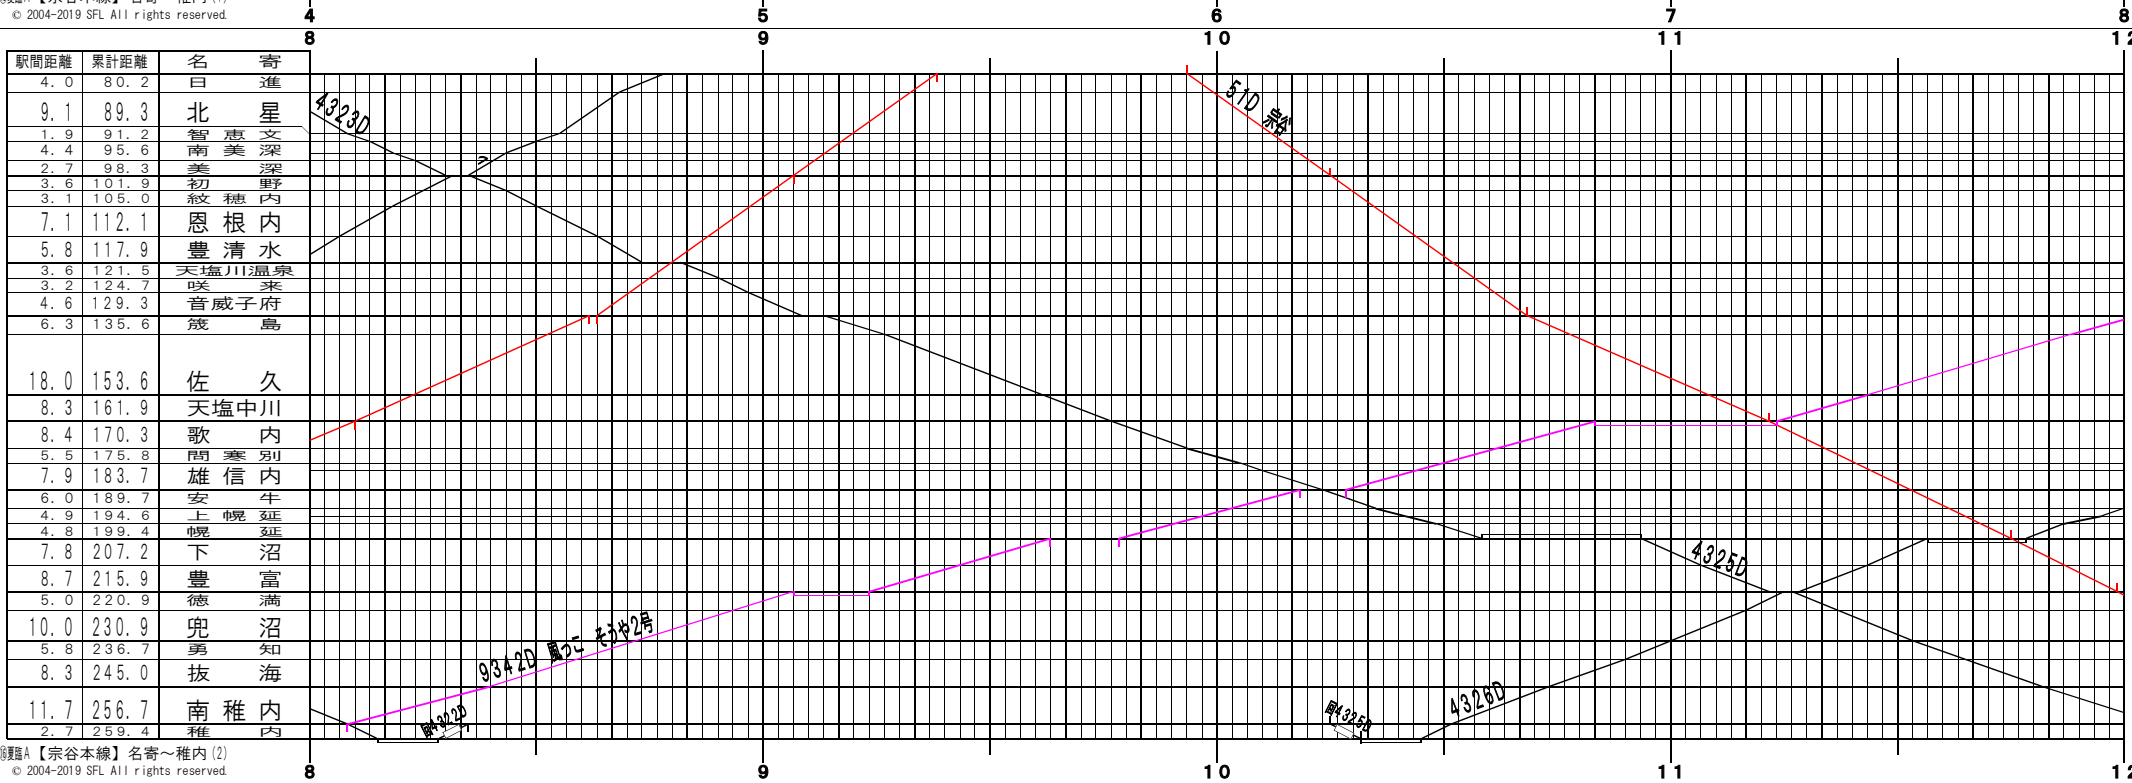

④ 経路A【宗谷本線】名寄~稚内 (1)
© 2004-2019 SFL All rights reserved.

④ 経路A【宗谷本線】名寄~稚内 (2)
© 2004-2019 SFL All rights reserved.

④ 図A 【宗谷本線】名寄～稚内 (3)
© 2004-2019 SFL All rights reserved.

④ 図A 【宗谷本線】名寄～稚内 (4)
© 2004-2019 SFL All rights reserved.

④路線A【宗谷本線】名寄～稚内(5)
© 2004-2019 SFL All rights reserved.

④路線A【宗谷本線】名寄～稚内(6)
© 2004-2019 SFL All rights reserved.