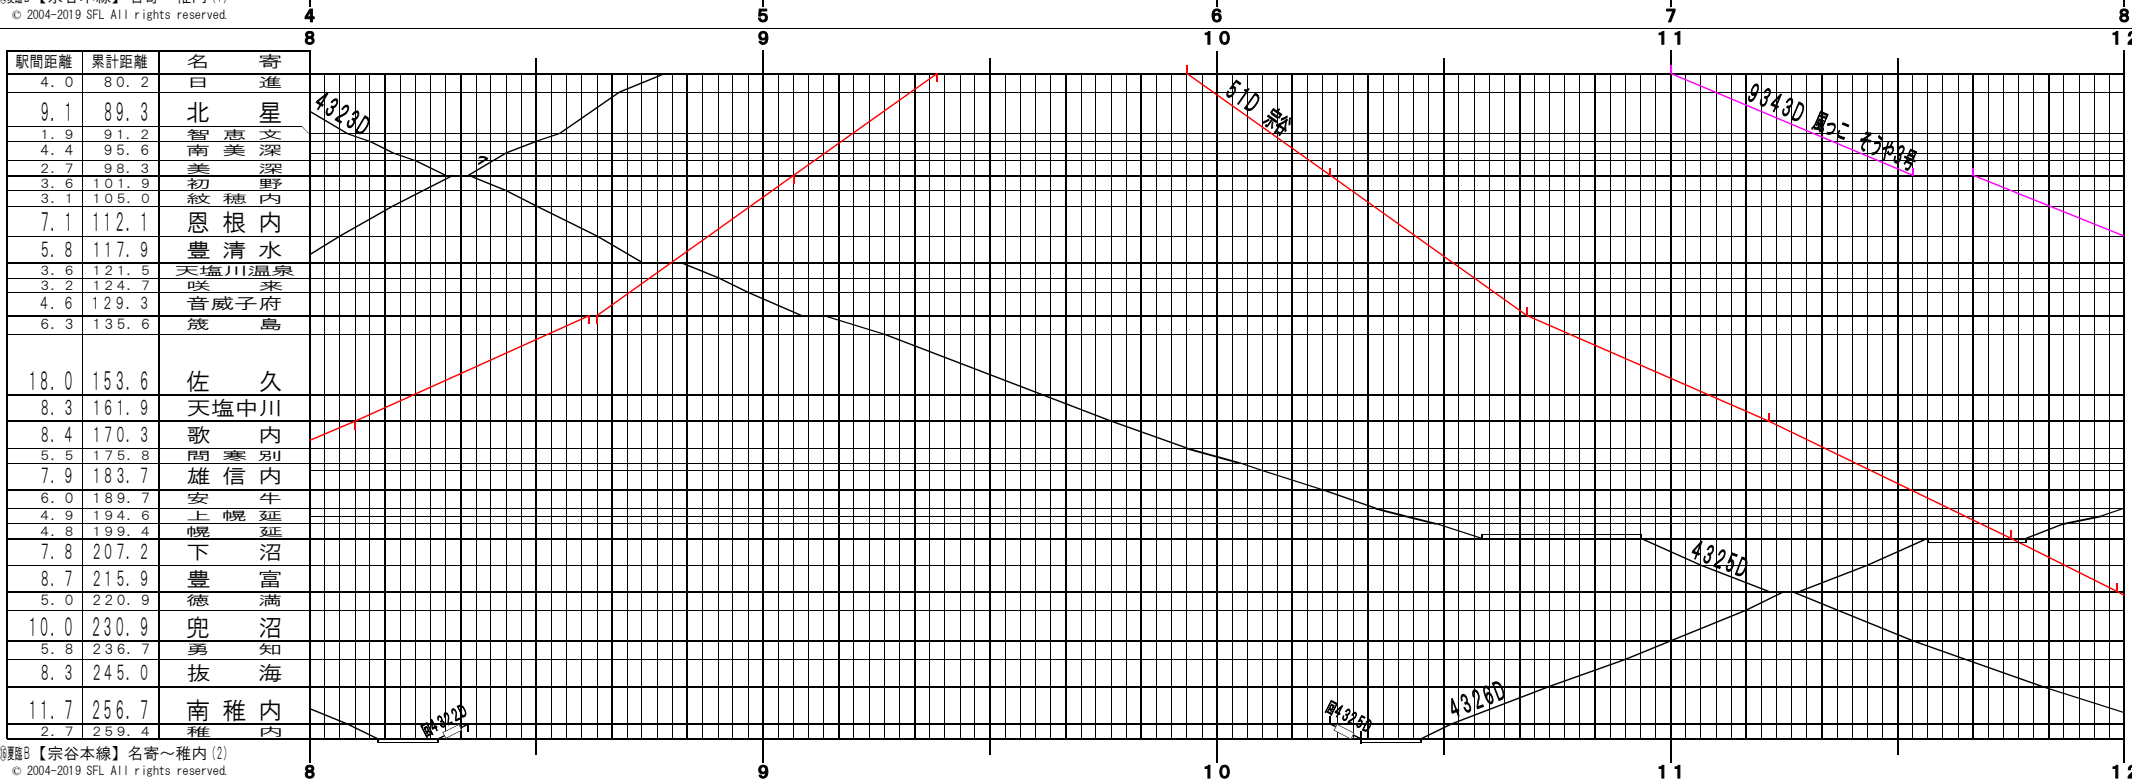

図説⑤【宗谷本線】名寄~稚内 (1)  
© 2004-2019 SFL All rights reserved.

図説⑤【宗谷本線】名寄~稚内 (2)  
© 2004-2019 SFL All rights reserved.

図5 【宗谷本線】名寄～稚内 (3)  
© 2004-2019 SFL All rights reserved.

図6 【宗谷本線】名寄～稚内 (4)  
© 2004-2019 SFL All rights reserved.