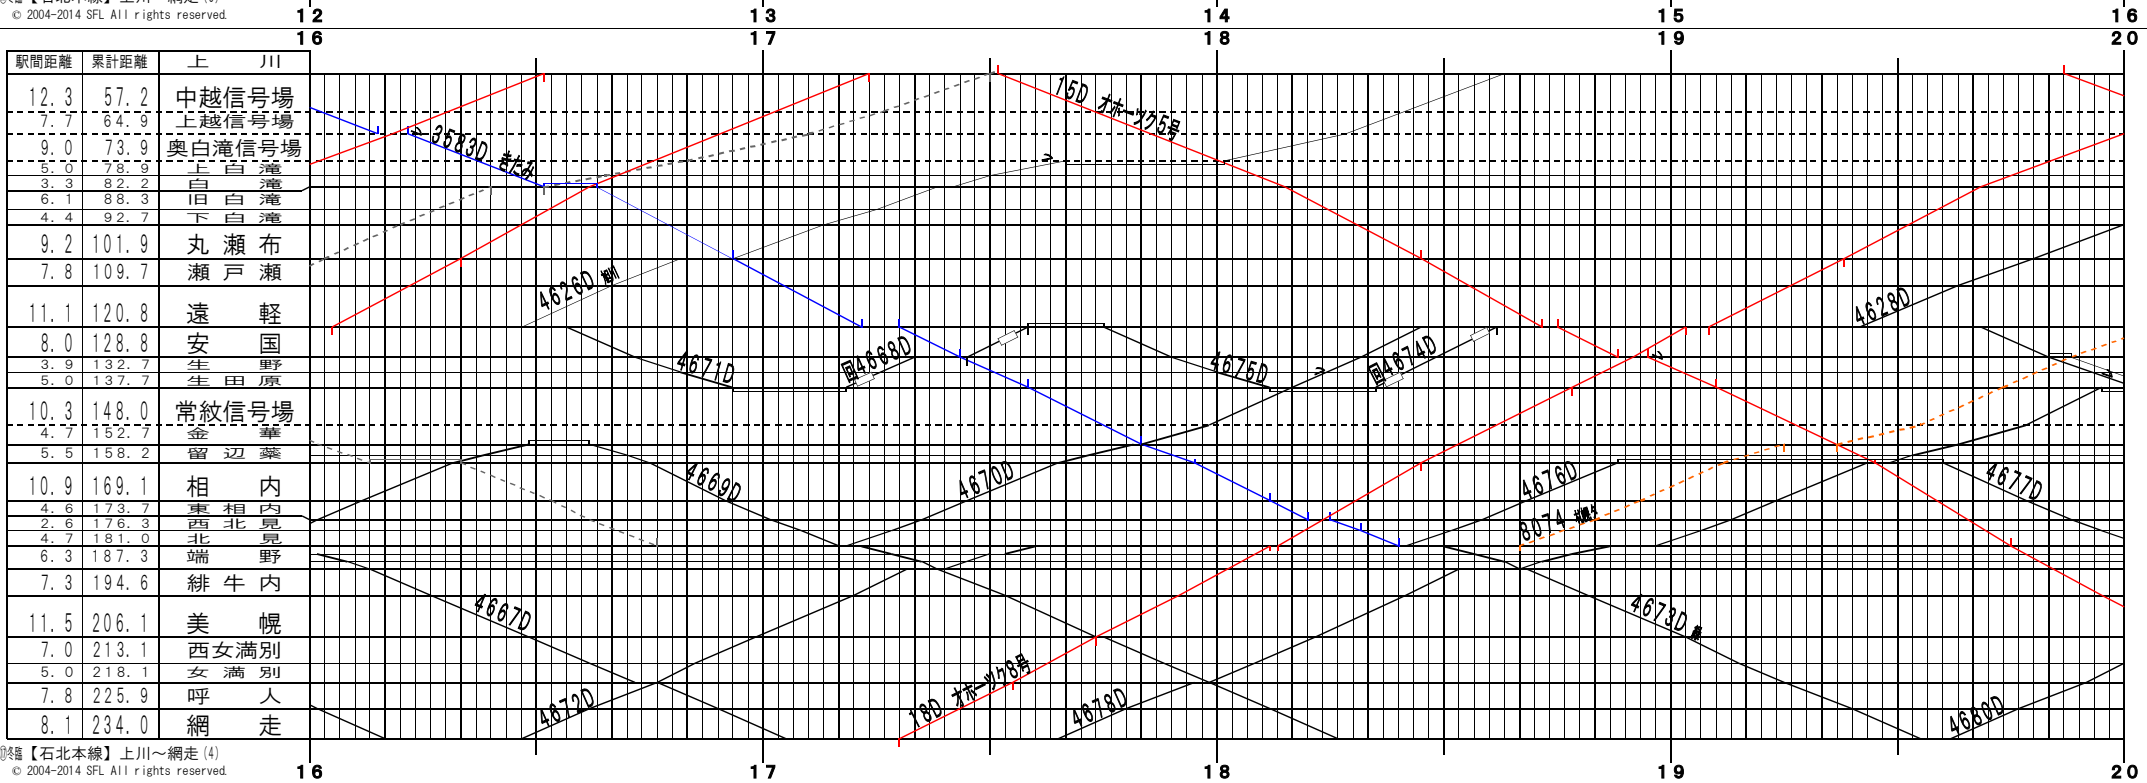

図説【石北本線】上川～網走 (1)
© 2004-2014 SFL All rights reserved.

図説【石北本線】上川～網走 (2)
© 2004-2014 SFL All rights reserved.

図籍【石北本線】上川～網走(3)
© 2004-2014 SFL All rights reserved.

図籍【石北本線】上川～網走(4)
© 2004-2014 SFL All rights reserved.