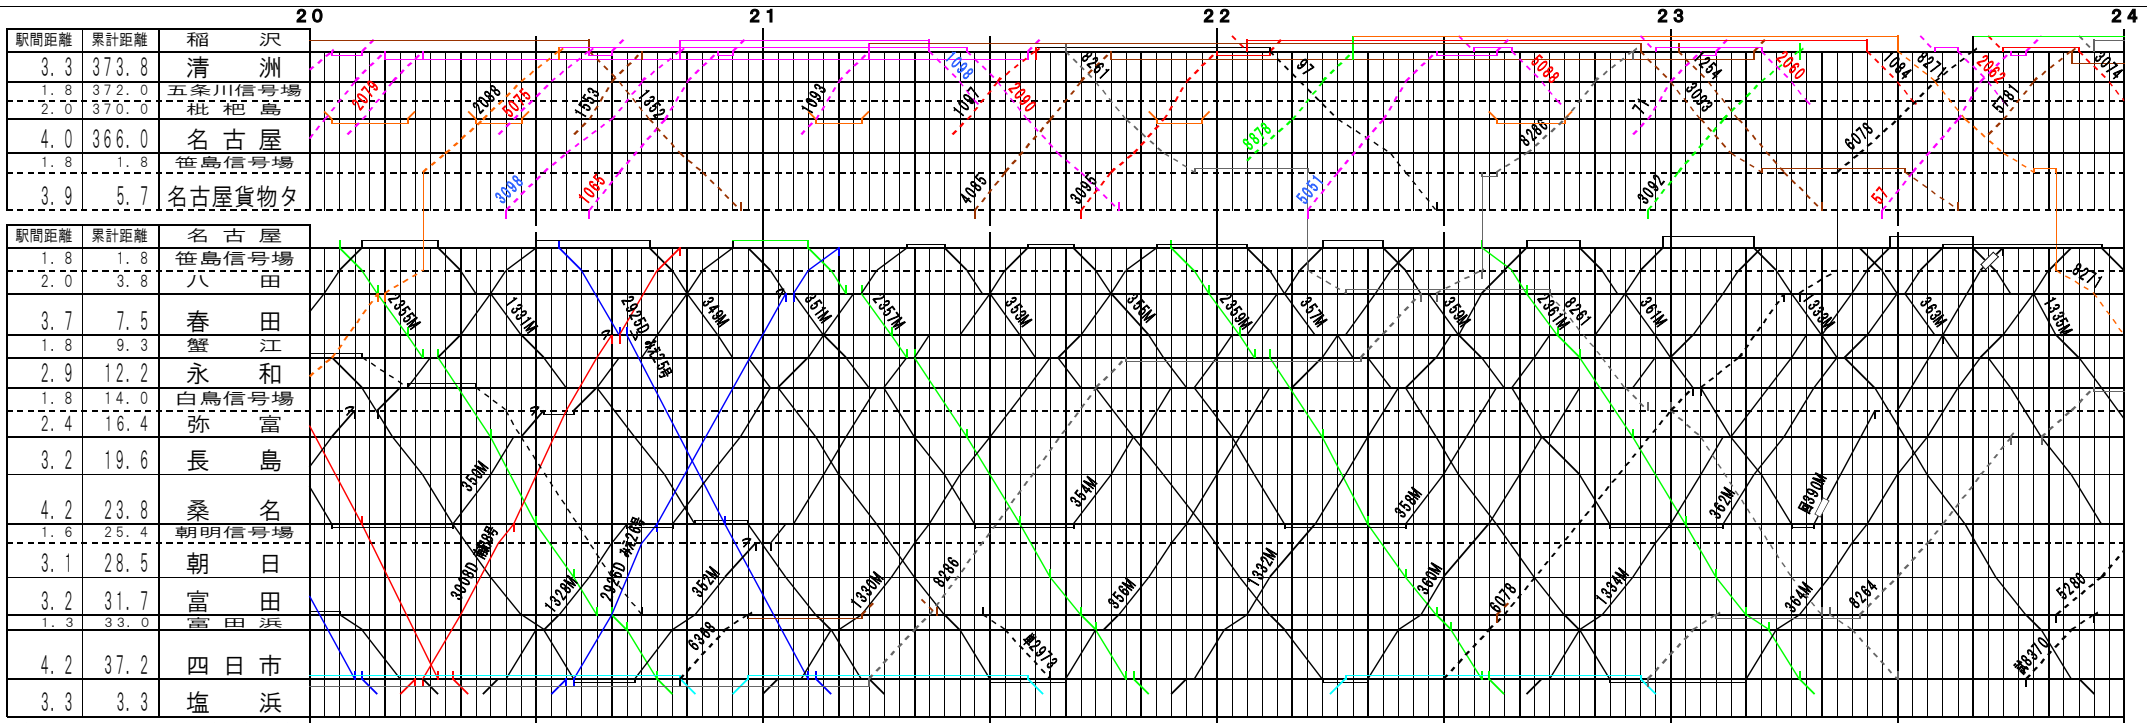

【東海道本線・あおなみ線・関西本線】稲沢～塩浜他 (甲用-3)
 © 2004-2022 SFL All rights reserved.

【東海道本線・あおなみ線・関西本線】稲沢～塩浜他 (甲用-4)
 © 2004-2022 SFL All rights reserved.

【東海道本線・あおなみ線・関西本線】稲沢～塩浜地 (平日早-5)
 © 2004-2022 SFL All rights reserved.

【東海道本線・あおなみ線・関西本線】稲沢～塩浜地 (平日早-6)
 © 2004-2022 SFL All rights reserved.