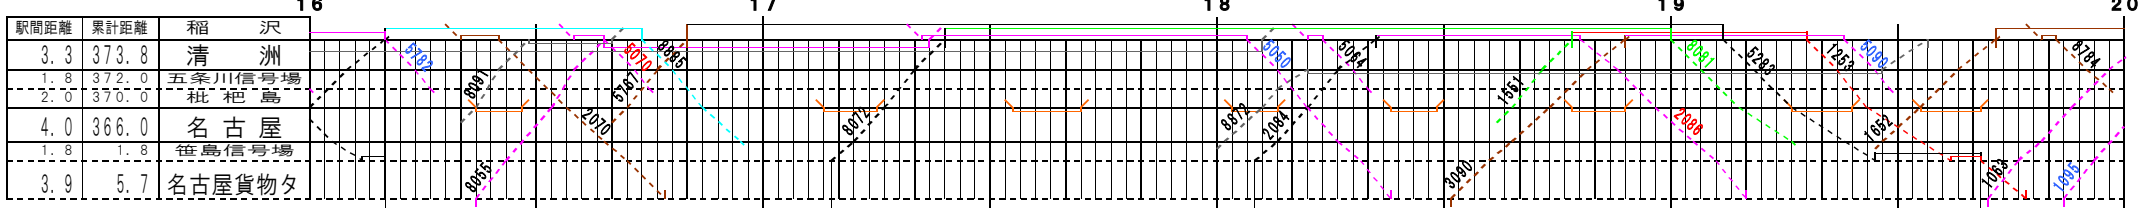

【東海道本線・あおなみ線・関西本線】稲沢～塩浜他 (甲用-3)
 © 2004-2022 SFL All rights reserved.

【東海道本線・あおなみ線・関西本線】稲沢～塩浜他 (甲用-4)
 © 2004-2022 SFL All rights reserved.

【東海道本線・あおなみ線・関西本線】稲沢～塩浜地 (平日早-5)
 © 2004-2022 SFL All rights reserved.