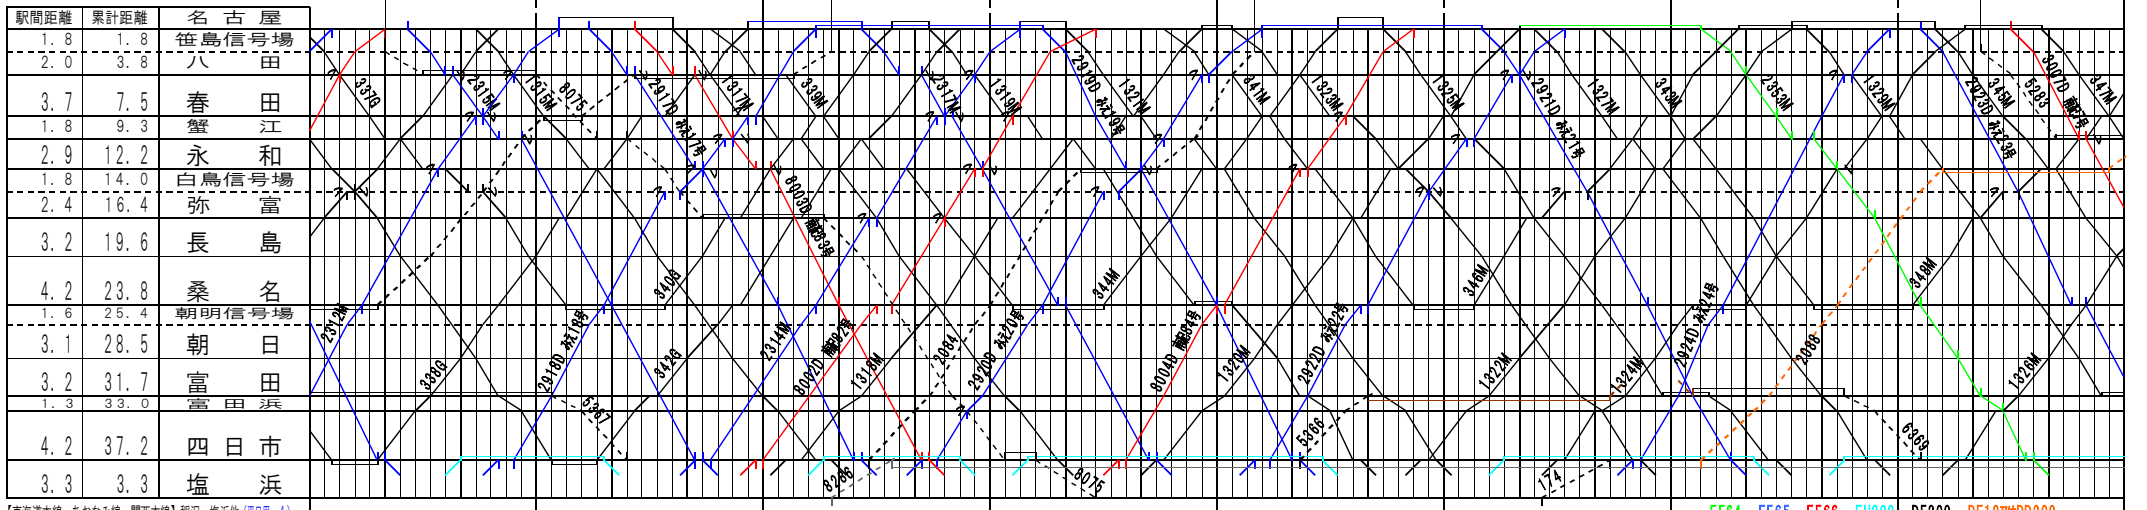

【東海道本線・あおなみ線・関西本線】稲沢～塩浜他 (甲用-3)
 © 2004-2022 SFL All rights reserved.

【東海道本線・あおなみ線・関西本線】稲沢～塩浜他 (甲用-4)
 © 2004-2022 SFL All rights reserved.

【東海道本線・あおなみ線・関西本線】稲沢～塩浜地 (平日早-5)
 © 2004-2022 SFL All rights reserved.

【東海道本線・あおなみ線・関西本線】稲沢～塩浜地 (平日早-6)
 © 2004-2022 SFL All rights reserved.