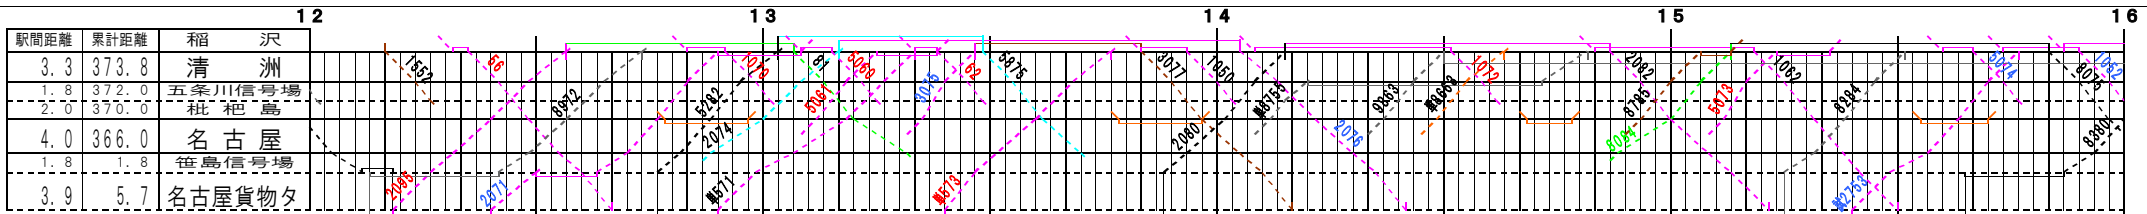

【東海道本線・あおなみ線・関西本線】稲沢～塩浜他 (平明-1)
© 2004-2023 SFL All rights reserved.

【東海道本線・あおなみ線・関西本線】稲沢～塩浜他 (平明-2)
© 2004-2023 SFL All rights reserved.

【東海道本線・あおなみ線・関西本線】稲沢～塩浜他 (甲種-3)
 © 2004-2023 SFL All rights reserved.