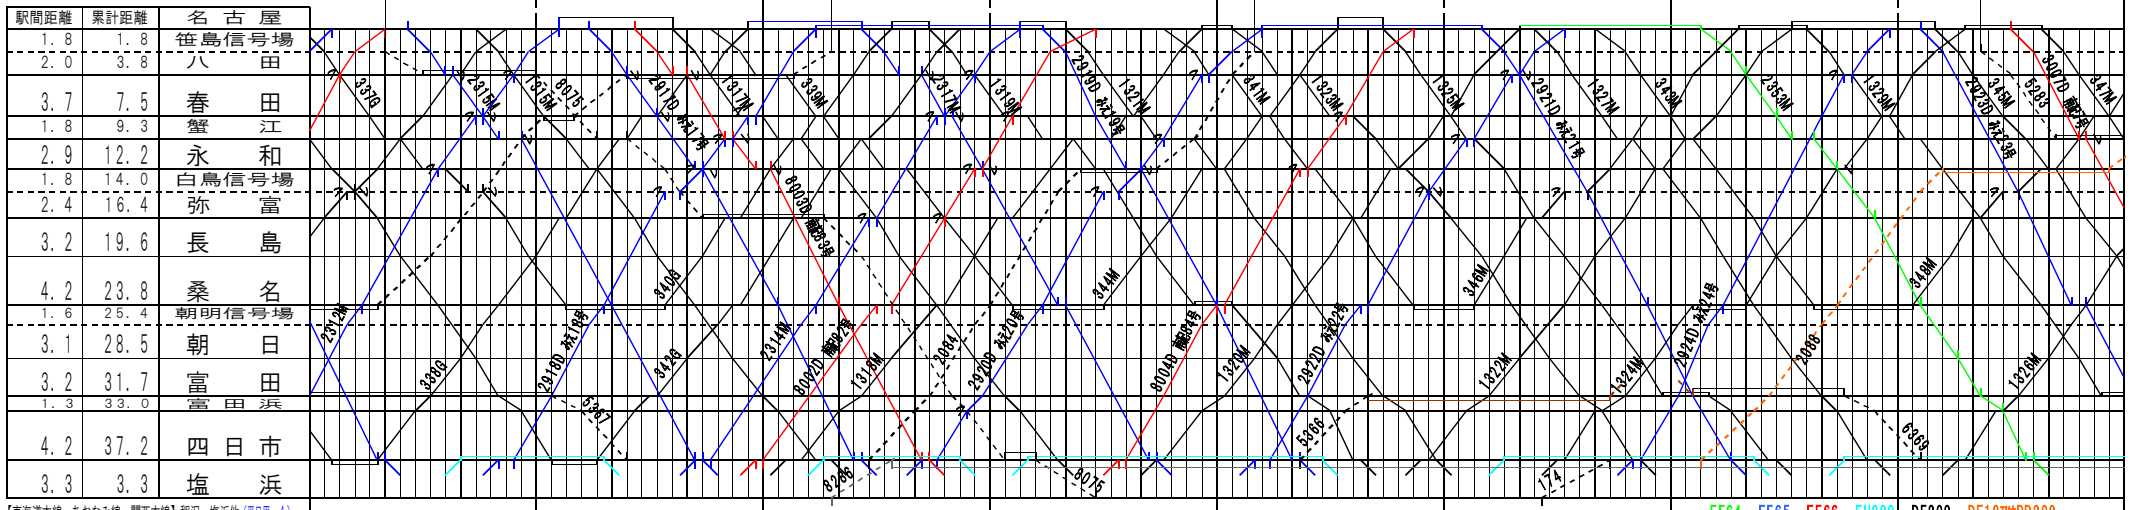

【東海道本線・あおなみ線・関西本線】稲沢～塩浜他 (平明-1)
© 2004-2023 SFL All rights reserved.

【東海道本線・あおなみ線・関西本線】稲沢～塩浜他 (平明-2)
© 2004-2023 SFL All rights reserved.

【東海道本線・あおなみ線・関西本線】稲沢～塩浜他 (甲種-3)
 © 2004-2023 SFL All rights reserved.

【東海道本線・あおなみ線・関西本線】稲沢～塩浜他 (甲種-4)
 © 2004-2023 SFL All rights reserved.

【東海道本線・あおなみ線・関西本線】稲沢～塩浜他 (平日-5)
 © 2004-2023 SFL All rights reserved.

【東海道本線・あおなみ線・関西本線】稲沢～塩浜他 (平日-6)
 © 2004-2023 SFL All rights reserved.