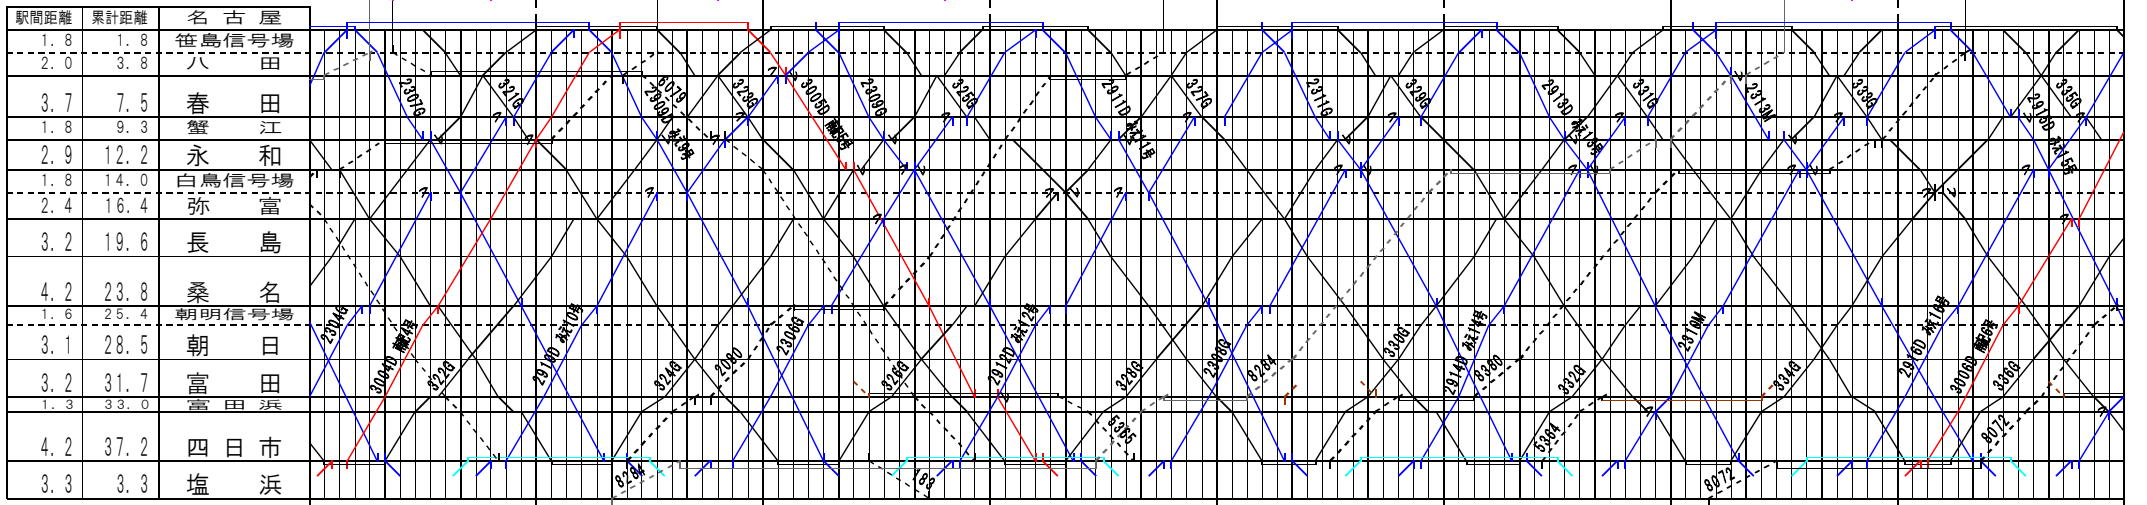

【東海道本線・あおなみ線・関西本線】稲沢～塩浜他 (平明-1)
© 2004-2023 SFL All rights reserved.

【東海道本線・あおなみ線・関西本線】稲沢～塩浜他 (平明-2)
© 2004-2023 SFL All rights reserved.

【東海道本線・あおなみ線・関西本線】稲沢～塩浜他 (甲種-3)
 © 2004-2023 SFL All rights reserved.

【東海道本線・あおなみ線・関西本線】稲沢～塩浜他 (甲種-4)
 © 2004-2023 SFL All rights reserved.

【東海道本線・あおなみ線・関西本線】稲沢～塩浜他 (平日-5)
 © 2004-2023 SFL All rights reserved.

【東海道本線・あおなみ線・関西本線】稲沢～塩浜他 (平日-6)
 © 2004-2023 SFL All rights reserved.