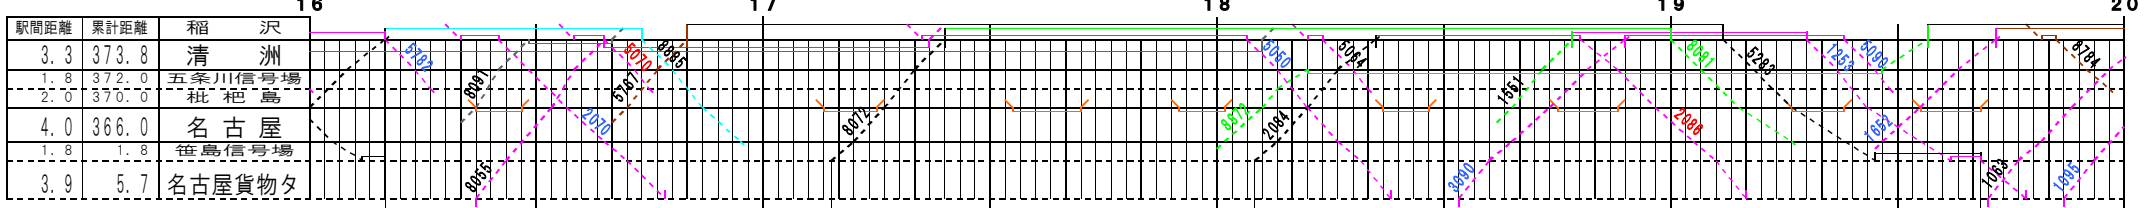

【東海道本線・あおなみ線・関西本線】稲沢～塩浜他 (平明-1)
© 2004-2023 SFL All rights reserved.

【東海道本線・あおなみ線・関西本線】稲沢～塩浜他 (平明-2)
© 2004-2023 SFL All rights reserved.

【東海道本線・あおなみ線・関西本線】稲沢～塩浜他 (甲種-3)
 © 2004-2023 SFL All rights reserved.