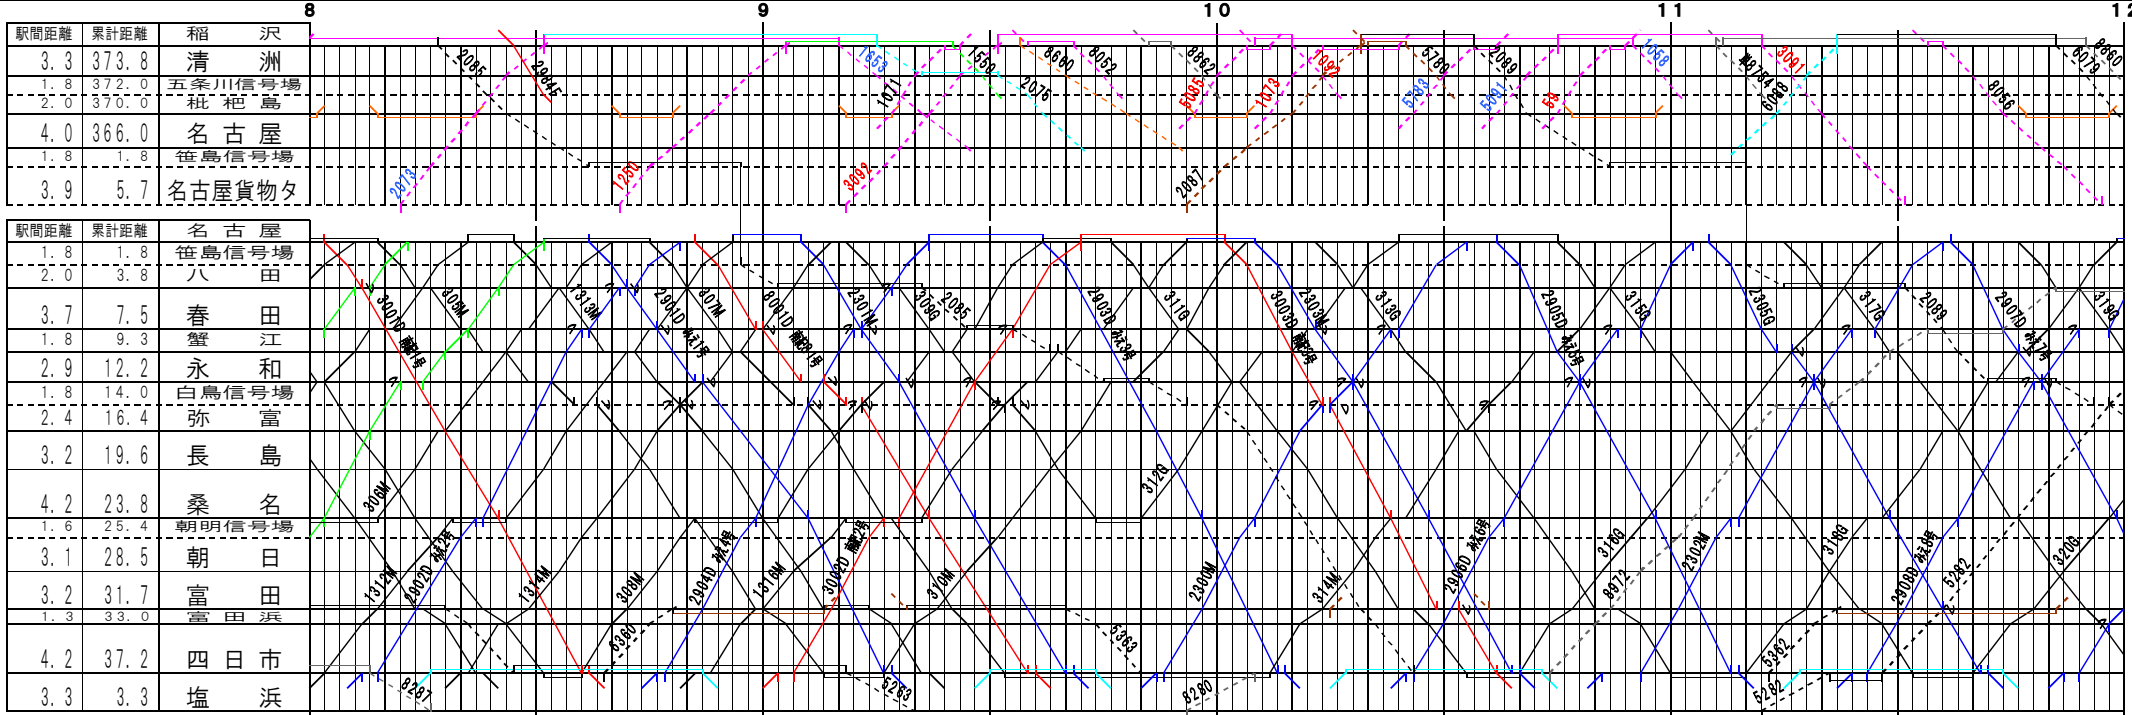

【東海道本線・あおなみ線・関西本線】稲沢～塩浜他 (平明-1)
© 2004-2023 SFL All rights reserved.

【東海道本線・あおなみ線・関西本線】稲沢～塩浜他 (平明-2)
© 2004-2023 SFL All rights reserved.

【東海道本線・あおなみ線・関西本線】稲沢～塩浜他 (甲種-3)
 © 2004-2023 SFL All rights reserved.

【東海道本線・あおなみ線・関西本線】稲沢～塩浜他 (甲種-4)
 © 2004-2023 SFL All rights reserved.

【東海道本線・あおなみ線・関西本線】稲沢～塩浜他 (平日-5)
 © 2004-2023 SFL All rights reserved.

【東海道本線・あおなみ線・関西本線】稲沢～塩浜他 (平日-6)
 © 2004-2023 SFL All rights reserved.