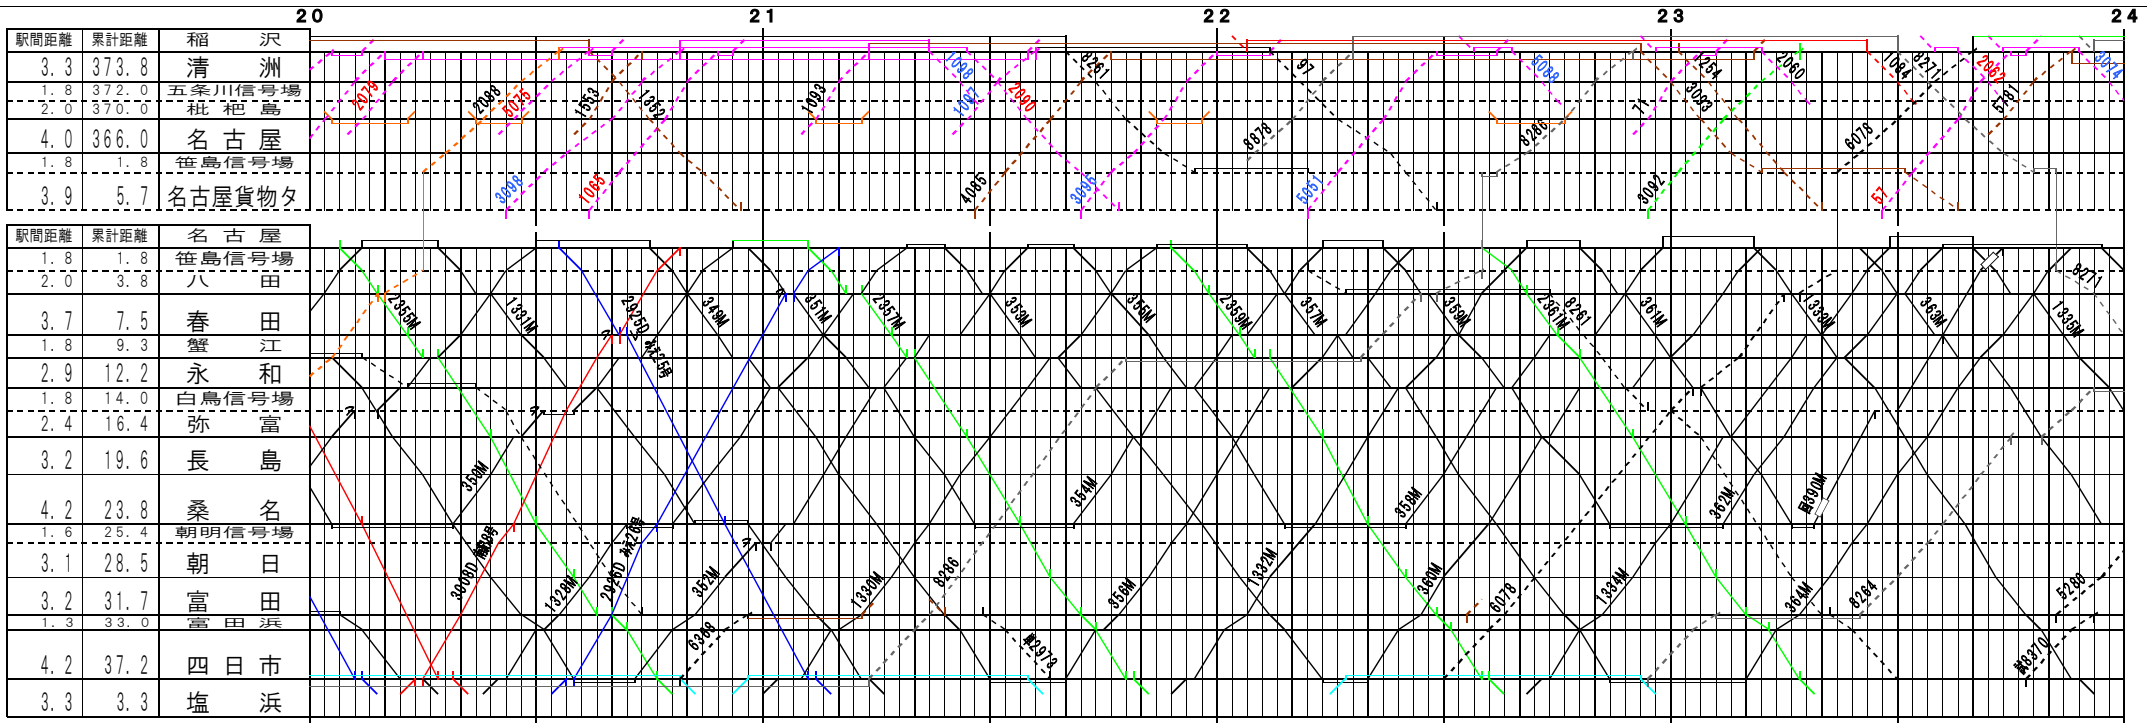

【東海道本線・あおなみ線・関西本線】稲沢～塩浜他 (平明-1)
© 2004-2023 SFL All rights reserved.

【東海道本線・あおなみ線・関西本線】稲沢～塩浜他 (平明-2)
© 2004-2023 SFL All rights reserved.

【東海道本線・あおなみ線・関西本線】稲沢～塩浜他 (甲種-3)
 © 2004-2023 SFL All rights reserved.

【東海道本線・あおなみ線・関西本線】稲沢～塩浜他 (甲種-4)
 © 2004-2023 SFL All rights reserved.

【東海道本線・あおなみ線・関西本線】稲沢～塩浜他 (平日-5)
 © 2004-2023 SFL All rights reserved.

【東海道本線・あおなみ線・関西本線】稲沢～塩浜他 (平日-6)
 © 2004-2023 SFL All rights reserved.