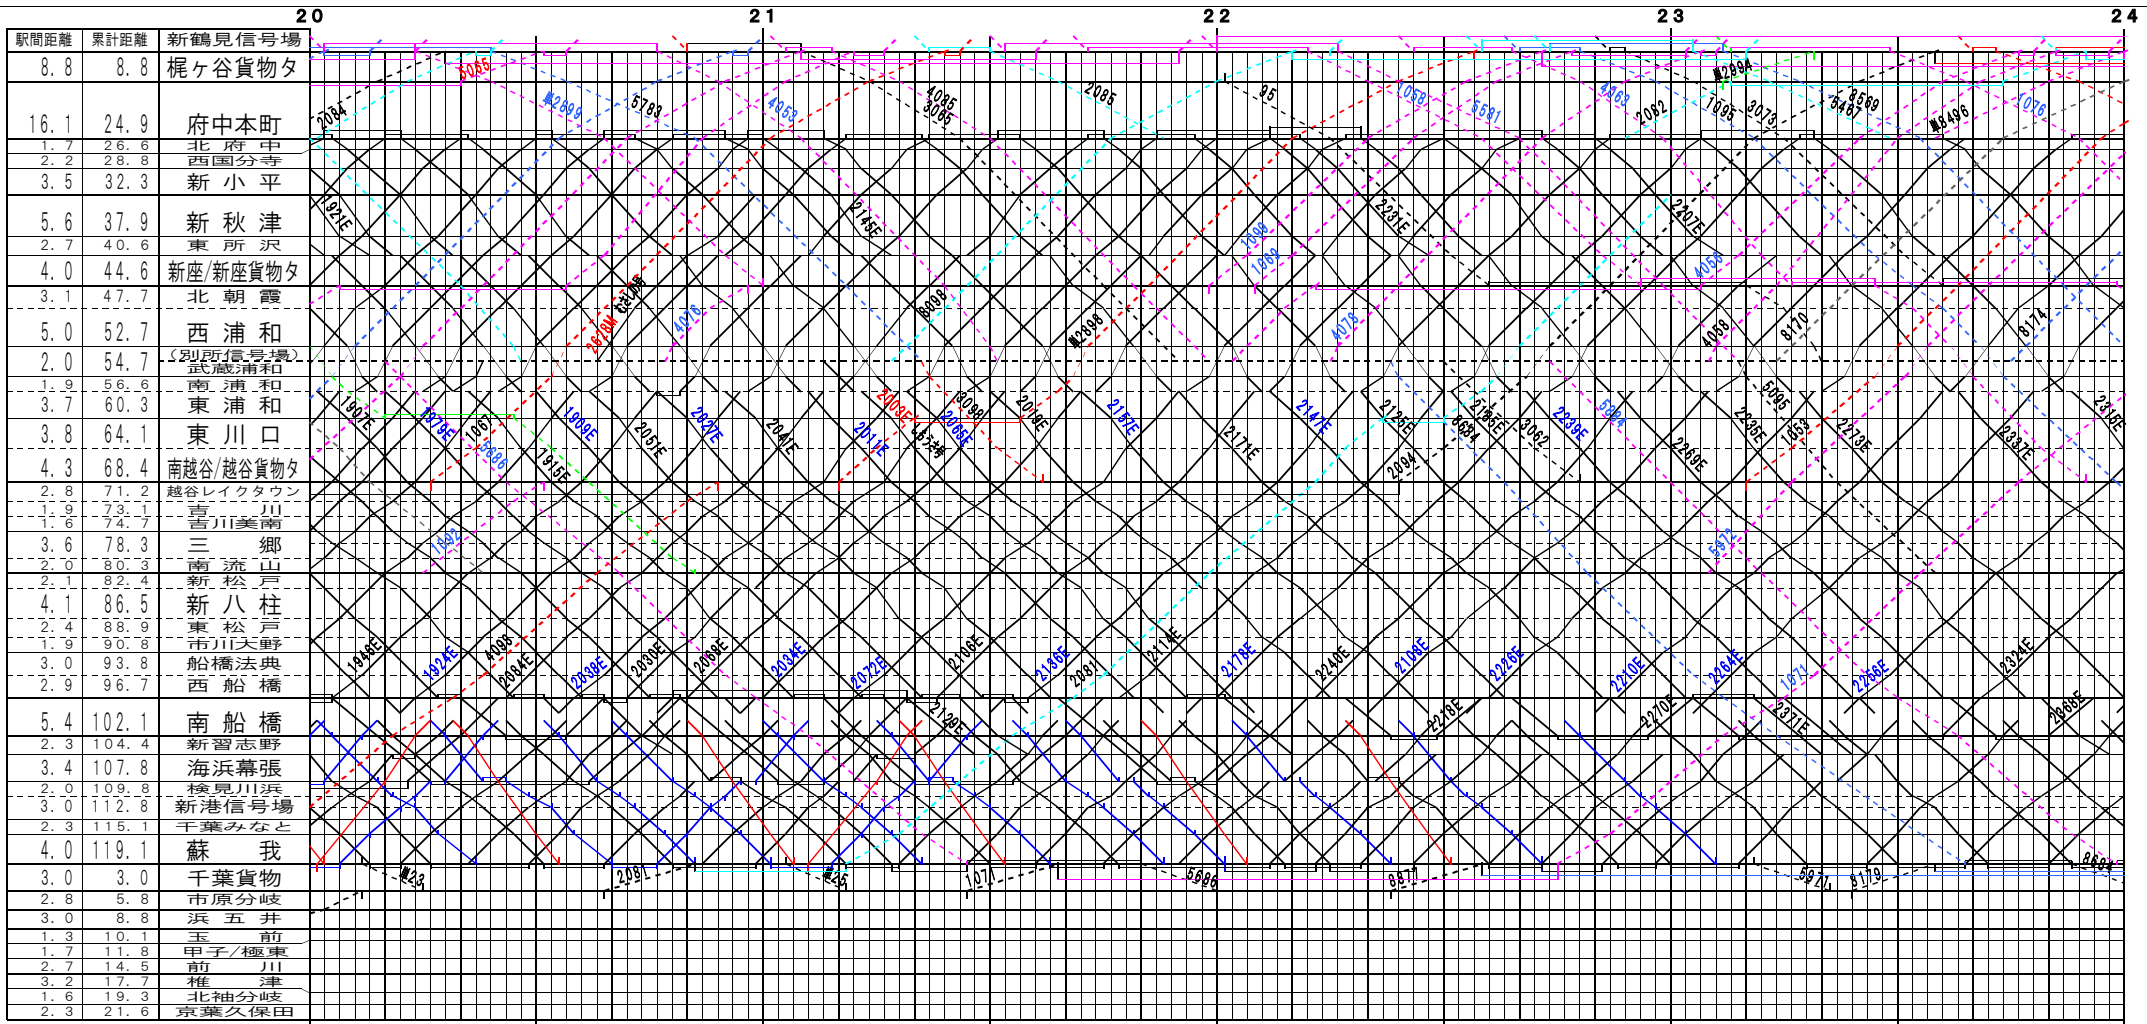

【武蔵野線・京葉線】新鶴見～蘇我、【京葉臨海鉄道】(平日用-5)
© 2004-2015 SFL All rights reserved.