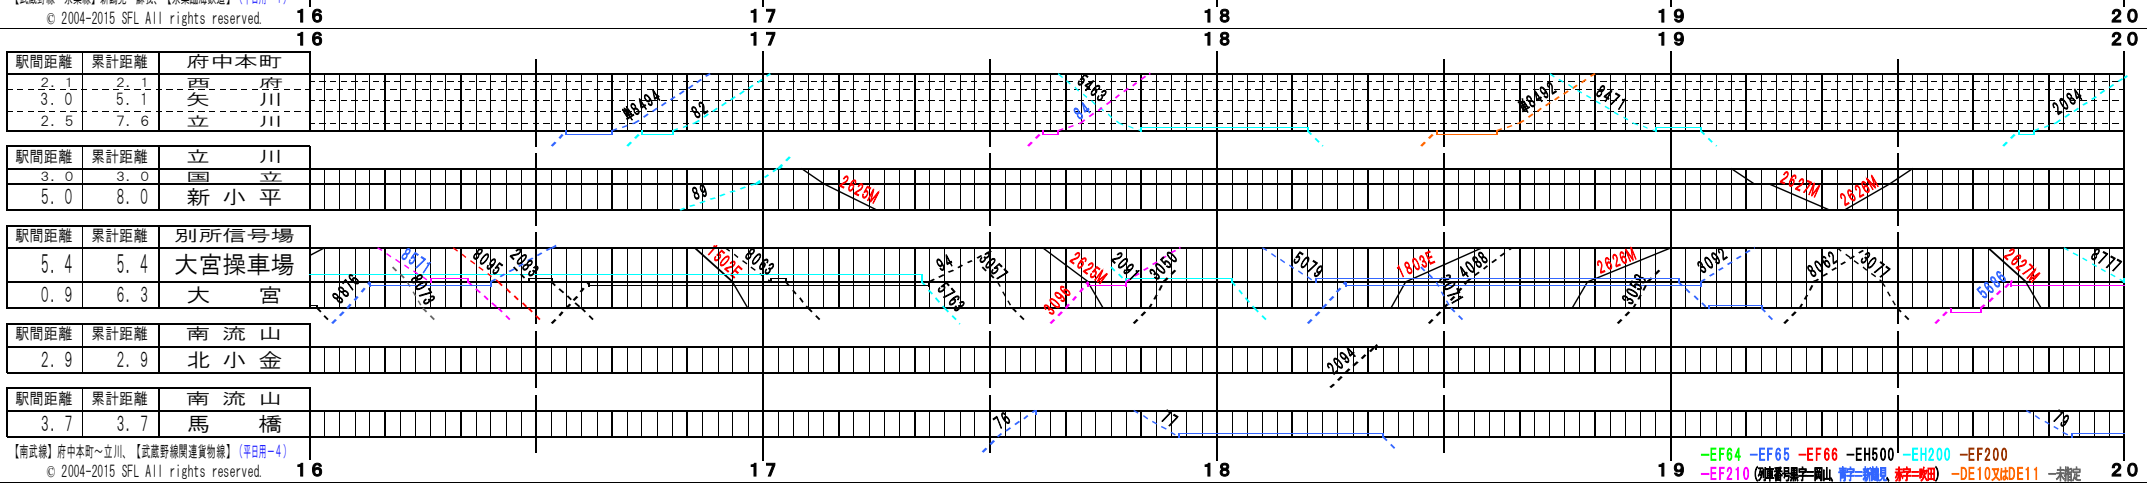

【南武線】府中本町～立川、【武蔵野線】新鶴見～蘇我、【京葉臨海鉄道】(平日用-4)
© 2004-2015 SFL All rights reserved.

-EF64 -EF65 -EF66 -EH500 -EH200 -EF200
-EF210 御橋駅～川口 幹線線 幹線線 -DE10x4x4E11 未定