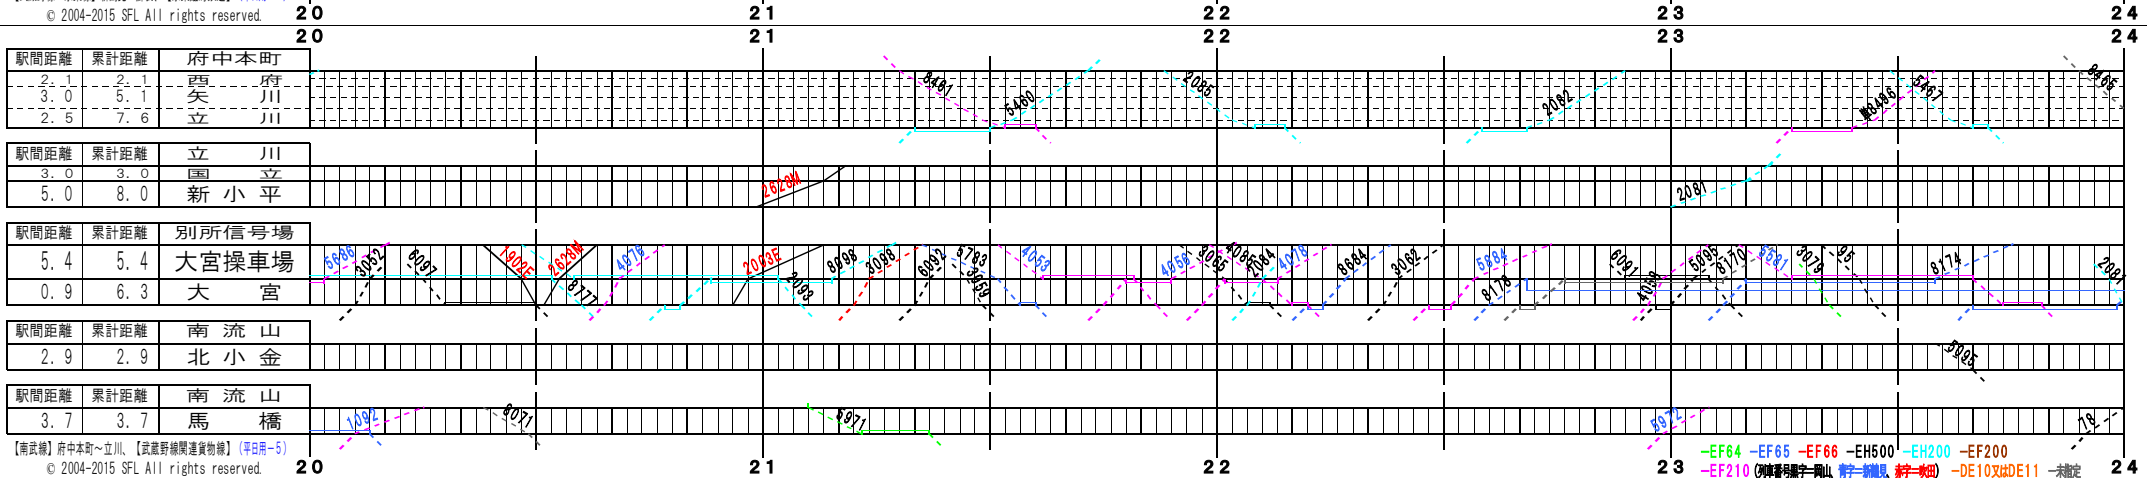

【南武線】府中本町～立川、【武蔵野線開通貨物線】(平日用-5)
© 2004-2015 SFL All rights reserved.

-EF64 -EF65 -EF66 -EH500 -EH200 -EF200
-EF210 御蔵野線(山崎-浦和) 新-浦和 新-船橋 -DE10及DE11 未定