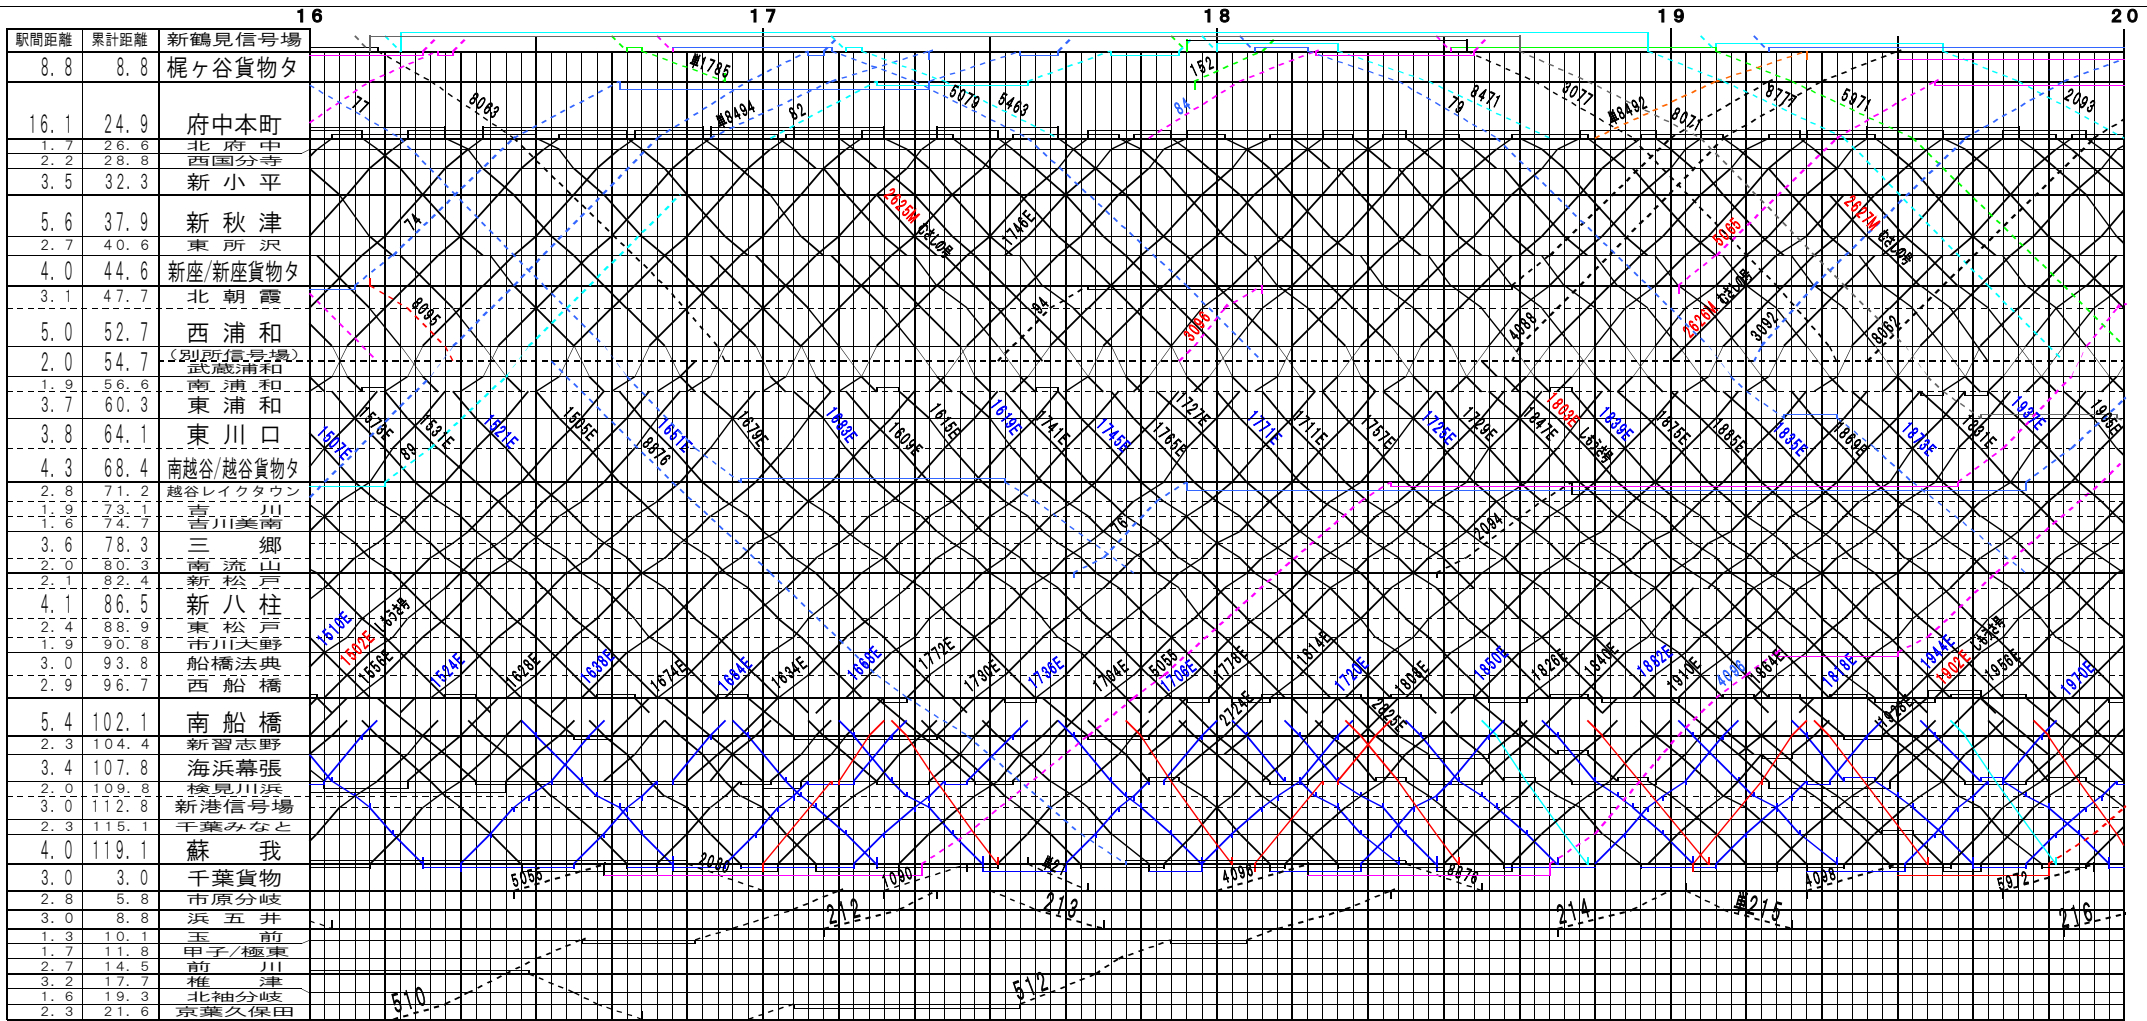

【武蔵野線・京葉線】新鶴見～蘇我、【京葉臨海鉄道】(平日用-2)
© 2004-2015 SFL All rights reserved.

【南武線】府中本町～立川、【武蔵野線開運貨物線】(平日用-2)
© 2004-2015 SFL All rights reserved.

【武蔵野線・京葉線】新鶴見～蘇我、【京葉臨海鉄道】(平日用-3)
© 2004-2015 SFL All rights reserved.

【南武線】府中本町～立川、【武蔵野線開運貨物線】(平日用-3)
© 2004-2015 SFL All rights reserved.

【武蔵野線・京葉線】新鶴見～蘇我、【京葉臨海鉄道】(平日用-4)
© 2004-2015 SFL All rights reserved.

【南武線】府中本町～立川、【武蔵野線】新鶴見～蘇我、【京葉臨海鉄道】(平日用-4)
© 2004-2015 SFL All rights reserved.