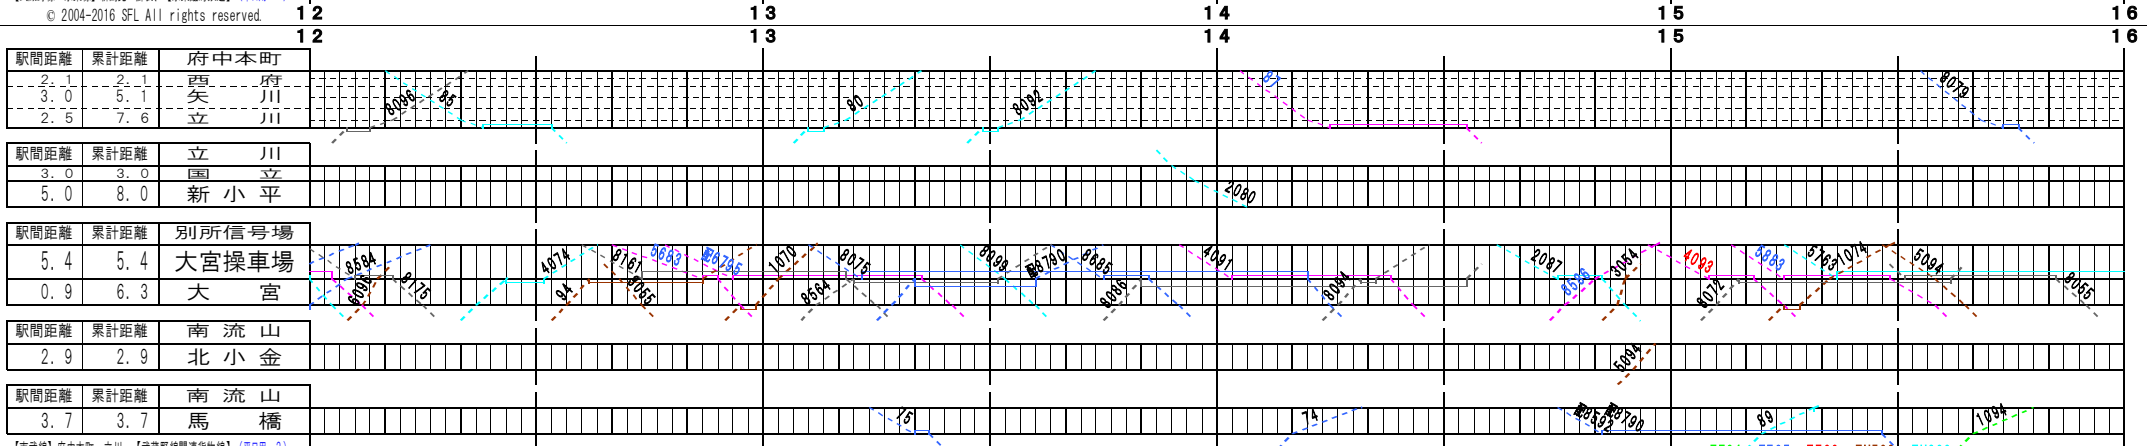

【武蔵野線・京葉線】新鶴見～蘇我、【京葉臨海鉄道】(平日用-1)
© 2004-2016 SFL All rights reserved.

【南武線】府中本町～立川、【武蔵野線開通貨物線】(平日用-1)
© 2004-2016 SFL All rights reserved.

【武蔵野線・京葉線】新鶴見～蘇我、【京葉臨海鉄道】(平日用-2)
© 2004-2016 SFL All rights reserved.

【南武線】府中本町～立川、【武蔵野線開通貨物線】(平日用-2)
© 2004-2016 SFL All rights reserved.

【武蔵野線・京葉線】新鶴見～蘇我、【京葉臨海鉄道】(平日用-3)
© 2004-2016 SFL All rights reserved.

【南武線】府中本町～立川、【武蔵野線開通貨物線】(平日用-3)
© 2004-2016 SFL All rights reserved.