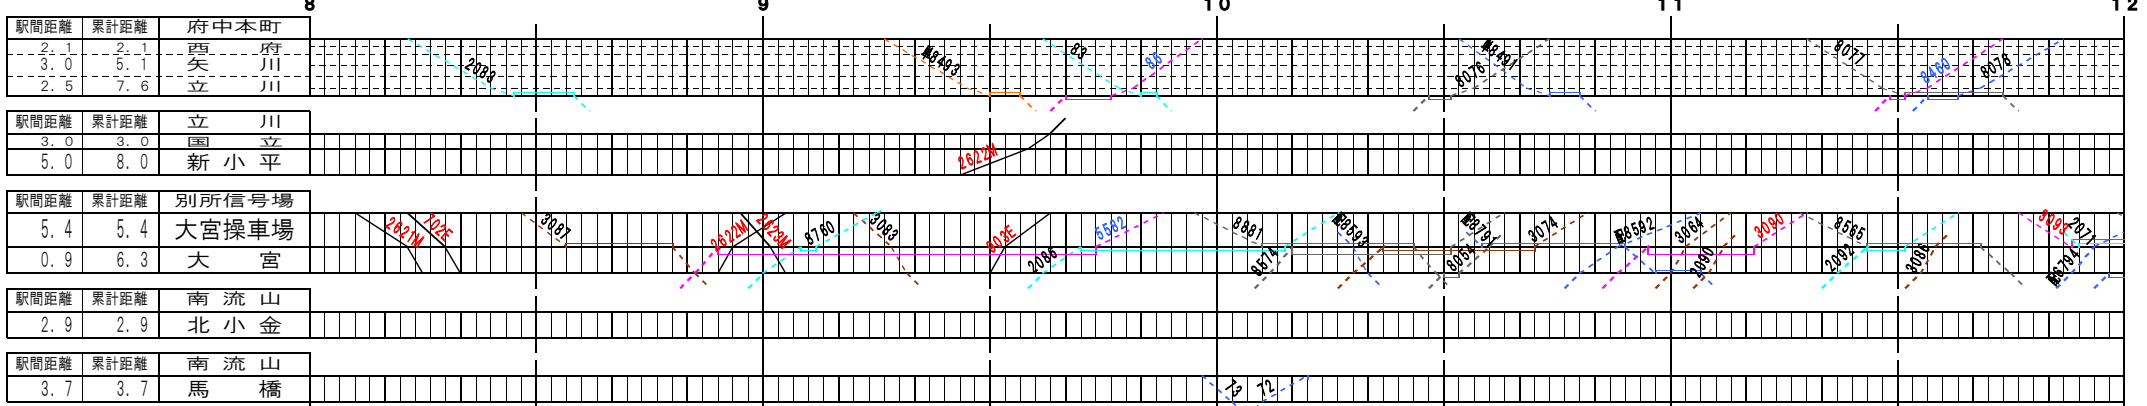

【武蔵野線・京葉線】新鶴見～蘇我、【京葉臨海鉄道】(平日用-1)
© 2004-2016 SFL All rights reserved.

【南武線】府中本町～立川、【武蔵野線開通貨物線】(平日用-1)
© 2004-2016 SFL All rights reserved.

【武蔵野線・京葉線】新鶴見～蘇我、【京葉臨海鉄道】(平日用-2)
© 2004-2016 SFL All rights reserved.

【南武線】府中本町～立川、【武蔵野線開通貨物線】(平日用-2)
© 2004-2016 SFL All rights reserved.

【武蔵野線・京葉線】新鶴見～蘇我、【京葉臨海鉄道】(平日用-3)
© 2004-2016 SFL All rights reserved.

【南武線】府中本町～立川、【武蔵野線開通貨物線】(平日用-3)
© 2004-2016 SFL All rights reserved.