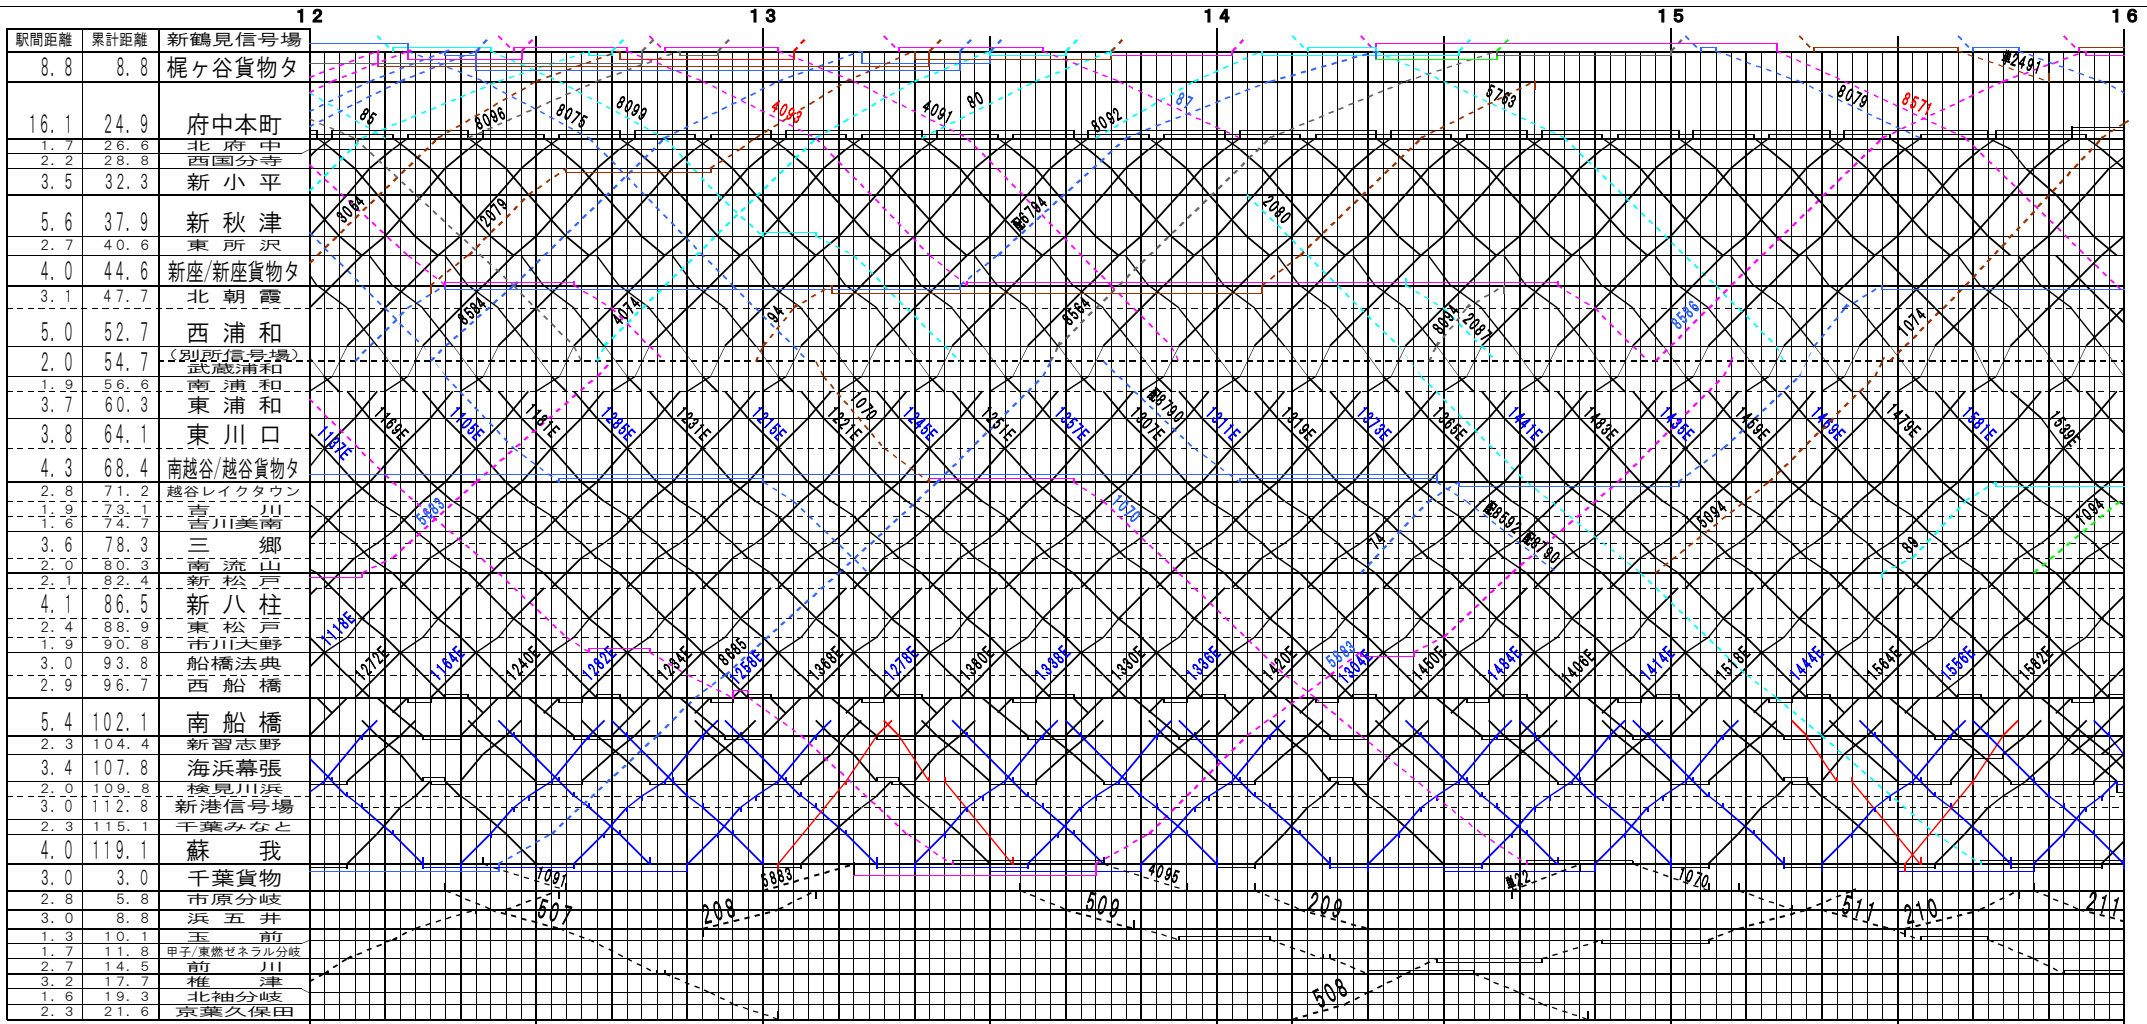

【武蔵野線・京葉線】新鶴見～蘇我、【京葉臨海鉄道】(平日用-1)
© 2004-2016 SFL All rights reserved.

【南武線】府中本町～立川、【武蔵野線開通貨物線】(平日用-1)
© 2004-2016 SFL All rights reserved.

【武蔵野線・京葉線】新鶴見～蘇我、【京葉臨海鉄道】(平日用-2)
© 2004-2016 SFL All rights reserved.

【南武線】府中本町～立川、【武蔵野線開通貨物線】(平日用-2)
© 2004-2016 SFL All rights reserved.

【武蔵野線・京葉線】新鶴見～蘇我、【京葉臨海鉄道】(平日用-3)
© 2004-2016 SFL All rights reserved.

【南武線】府中本町～立川、【武蔵野線開通貨物線】(平日用-3)
© 2004-2016 SFL All rights reserved.

【武蔵野線・京葉線】新鶴見～蘇我、【京葉臨海鉄道】(平日用-4)
© 2004-2016 SFL All rights reserved.

【南武線】府中本町～立川、【武蔵野線南武線】(平日用-4)
© 2004-2016 SFL All rights reserved.

【武蔵野線・京葉線】新鶴見～蘇我、【京葉臨海鉄道】(平日用-5)
 © 2004-2016 SFL All rights reserved.