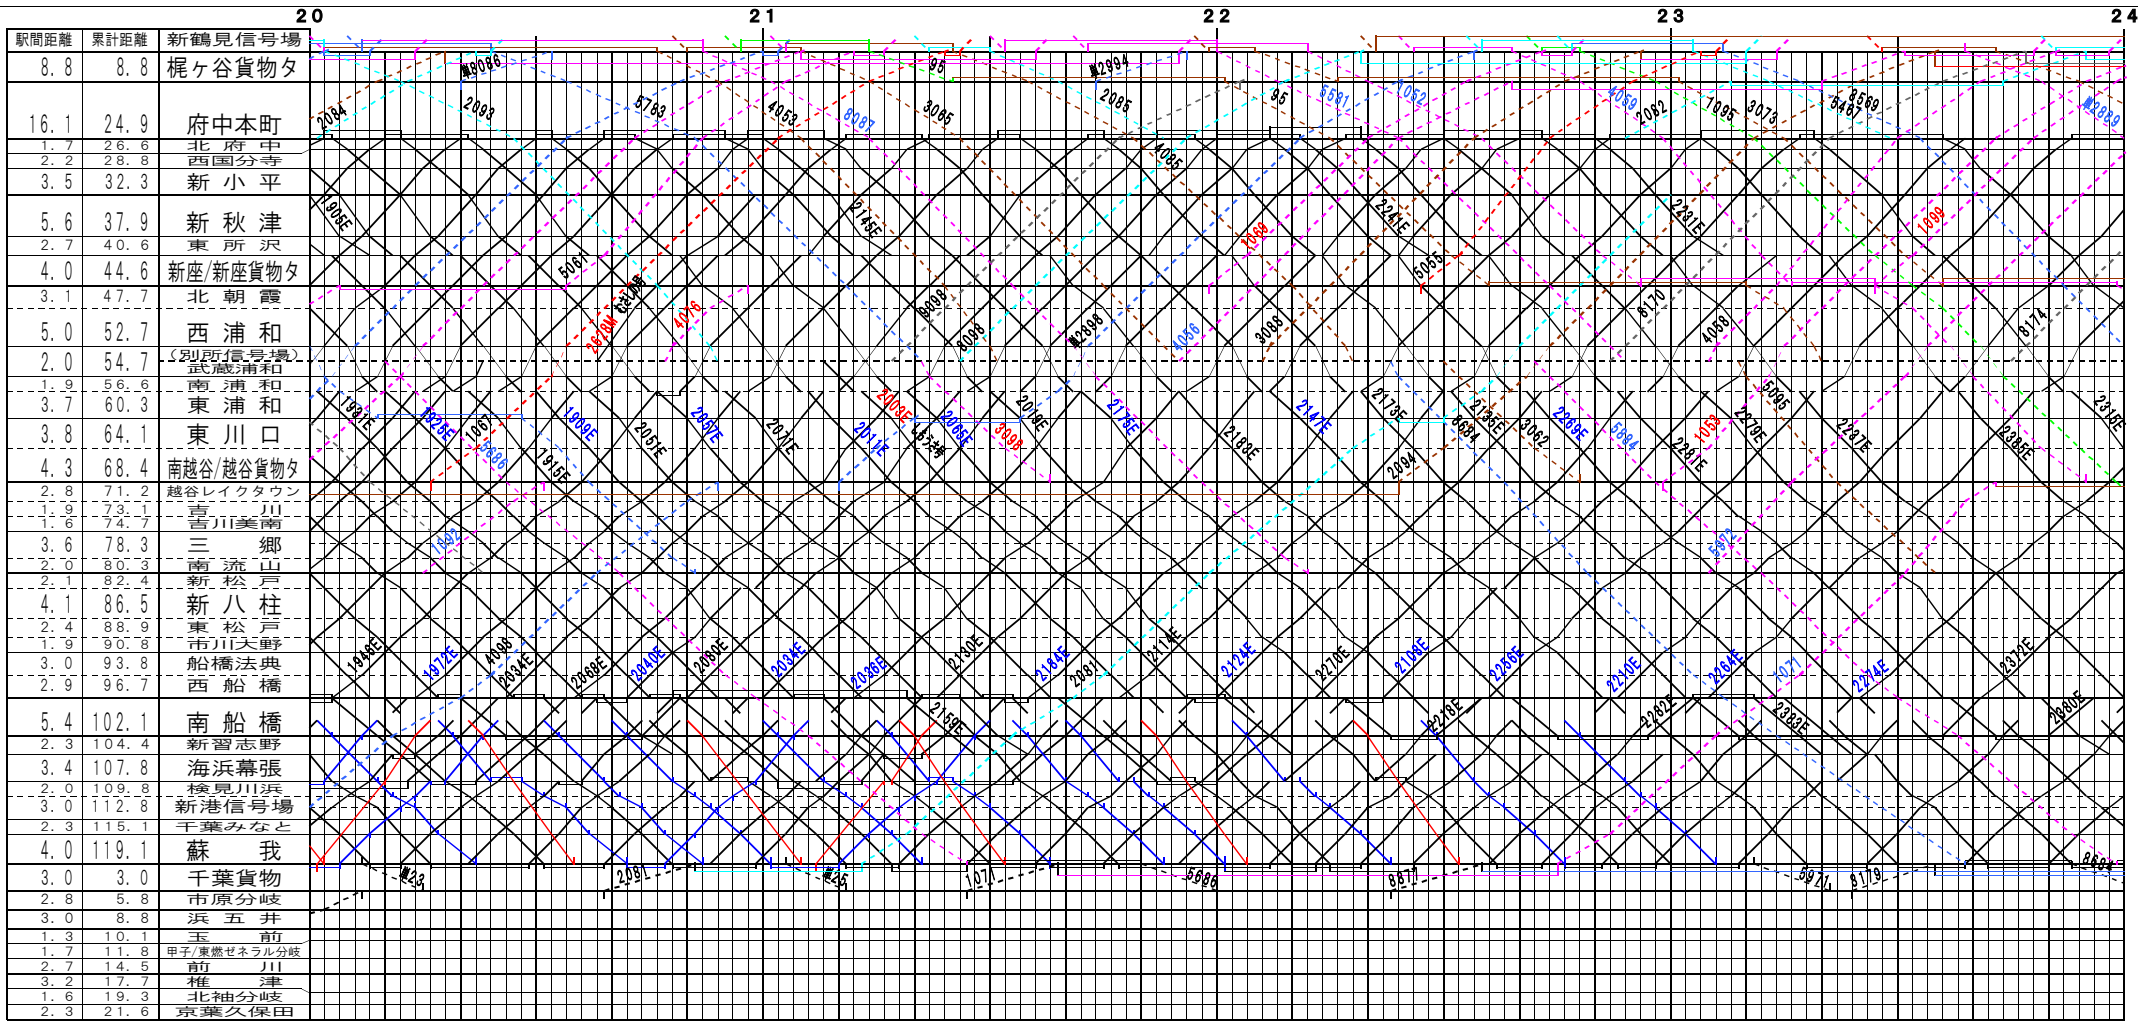

【武蔵野線・京葉線】新鶴見～蘇我、【京葉臨海鉄道】(平日用-1)
© 2004-2016 SFL All rights reserved.

【南武線】府中本町～立川、【武蔵野線開通貨物線】(平日用-1)
© 2004-2016 SFL All rights reserved.

【武蔵野線・京葉線】新鶴見～蘇我、【京葉臨海鉄道】(平日用-2)
© 2004-2016 SFL All rights reserved.

【南武線】府中本町～立川、【武蔵野線開通貨物線】(平日用-2)
© 2004-2016 SFL All rights reserved.

【武蔵野線・京葉線】新鶴見～蘇我、【京葉臨海鉄道】(平日用-3)
© 2004-2016 SFL All rights reserved.

【南武線】府中本町～立川、【武蔵野線開通貨物線】(平日用-3)
© 2004-2016 SFL All rights reserved.

【武蔵野線・京葉線】新鶴見～蘇我、【京葉臨海鉄道】(平日用-4)
© 2004-2016 SFL All rights reserved.

【南武線】府中本町～立川、【武蔵野線南武線】(平日用-4)
© 2004-2016 SFL All rights reserved.

【武蔵野線・京葉線】新鶴見～蘇我、【京葉臨海鉄道】(平日用-5)
 © 2004-2016 SFL All rights reserved.