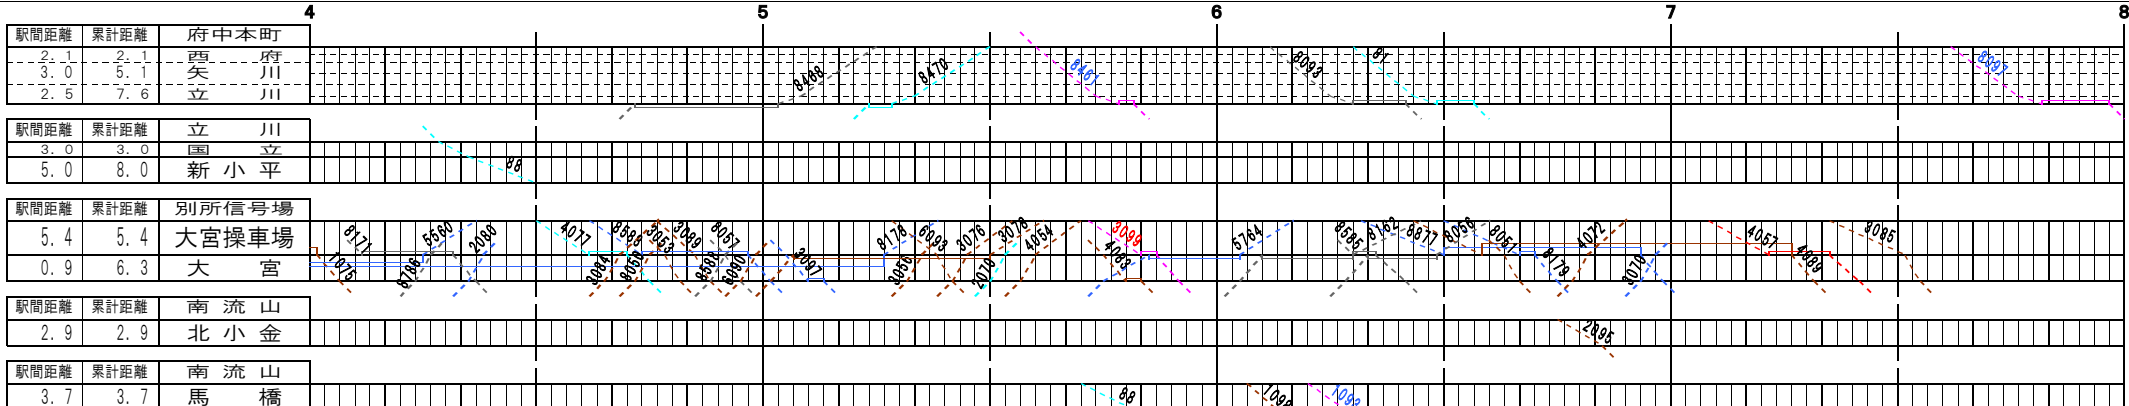

【武蔵野線・京葉線】新鶴見～蘇我、【京葉臨海鉄道】(平日用-1)
© 2004-2016 SFL All rights reserved.

【南武線】府中本町～立川、【武蔵野線開通貨物線】(平日用-1)
© 2004-2016 SFL All rights reserved.

【武蔵野線・京葉線】新鶴見～蘇我、【京葉臨海鉄道】(平日用-2)
© 2004-2016 SFL All rights reserved.

【南武線】府中本町～立川、【武蔵野線開通貨物線】(平日用-2)
© 2004-2016 SFL All rights reserved.

【武蔵野線・京葉線】新鶴見～蘇我、【京葉臨海鉄道】(平日用-3)
© 2004-2016 SFL All rights reserved.

【南武線】府中本町～立川、【武蔵野線開通貨物線】(平日用-3)
© 2004-2016 SFL All rights reserved.