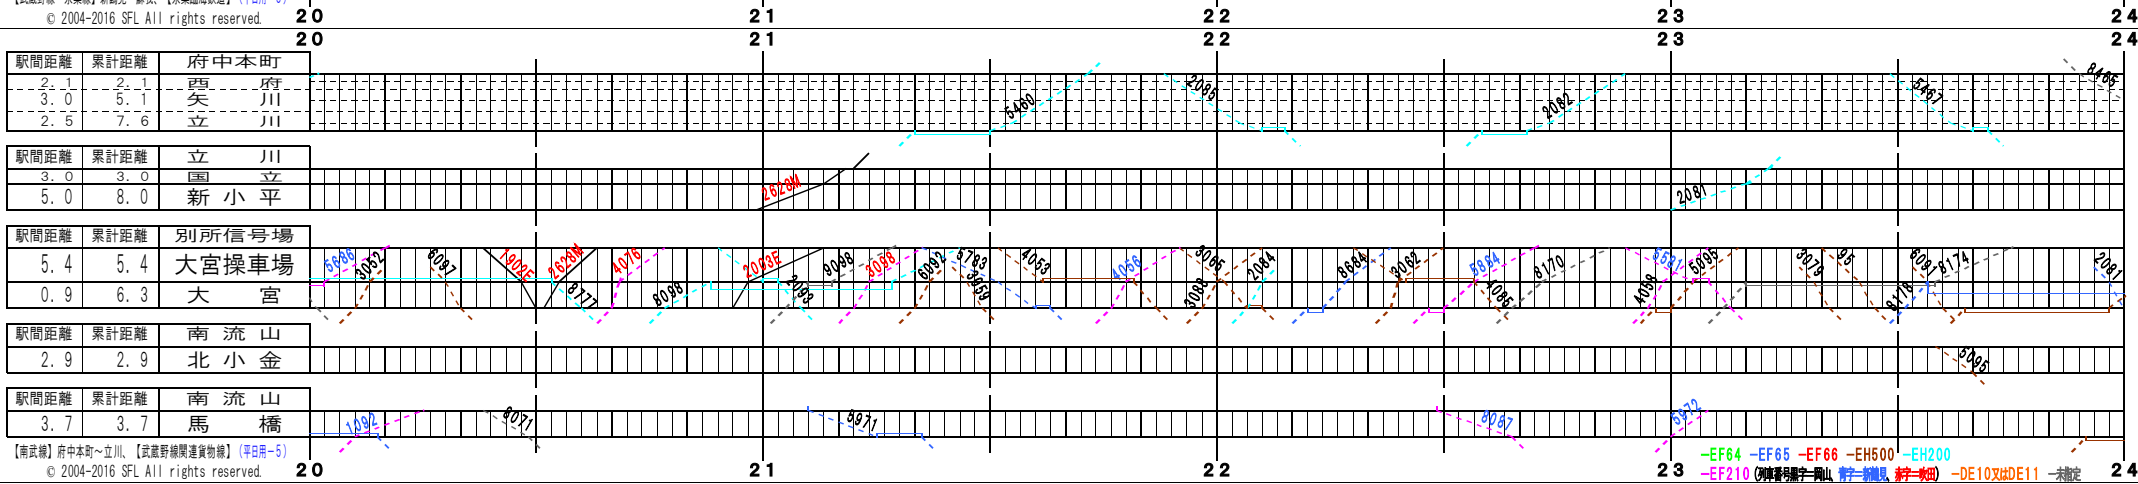

【南武線】府中本町～立川、【武蔵野線開通貨物線】(平日用-5)
© 2004-2016 SFL All rights reserved.

-EF64 -EF65 -EF66 -EH500 -EH200
-EF210 神楽坂～川口 幹線用 幹線用 -DE10xHDE11 未定