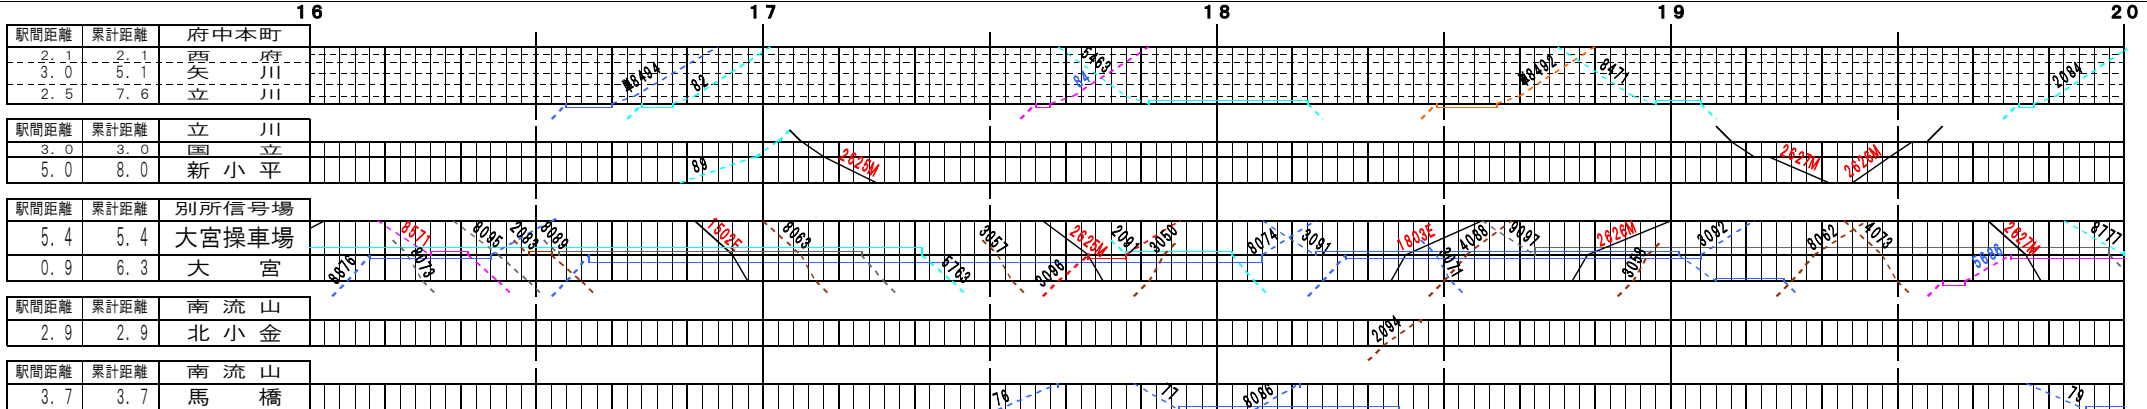

【武蔵野線・京葉線】新鶴見～蘇我、【京葉臨海鉄道】(平日用-4)
© 2004-2016 SFL All rights reserved.