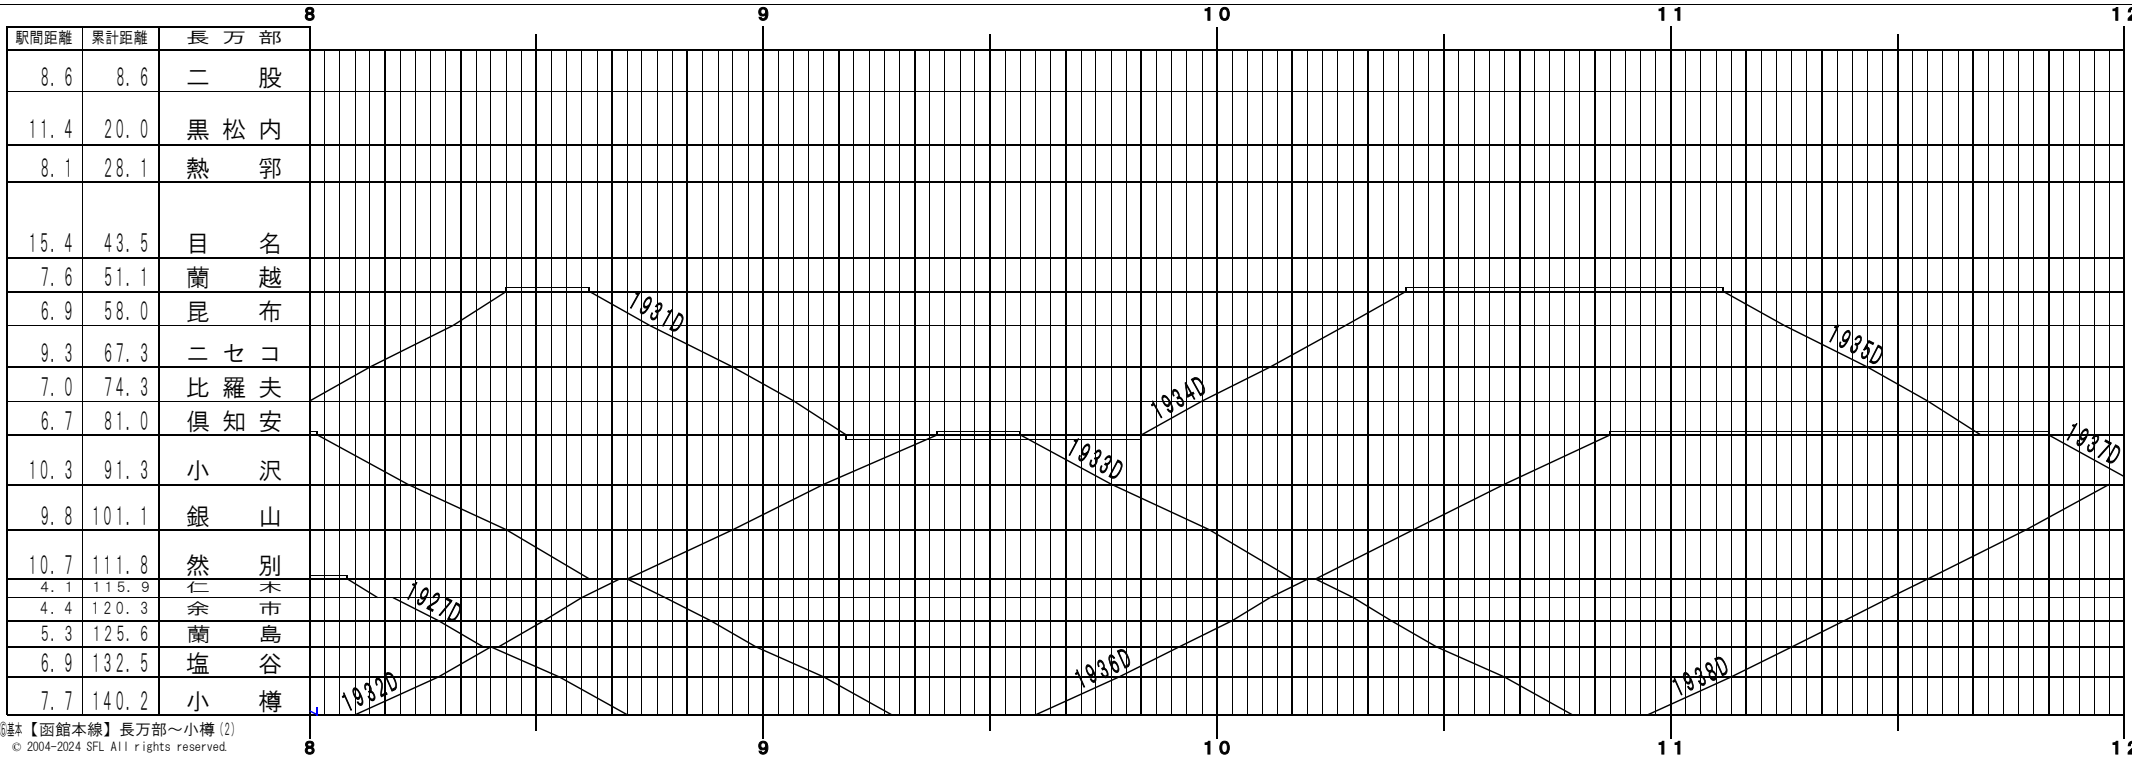

⑤基本【函館本線】長万部～小樽(1)
© 2004-2024 SFL All rights reserved.

⑥基本【函館本線】長万部～小樽(2)
© 2004-2024 SFL All rights reserved.

④基本【函館本線】長万部～小樽(3)
© 2004-2024 SFL All rights reserved.

④基本【函館本線】長万部～小樽(4)
© 2004-2024 SFL All rights reserved.

⑤基本【函館本線】長万部～小樽 (5)
© 2004-2024 SFL All rights reserved.

⑥基本【函館本線】長万部～小樽 (6)
© 2004-2024 SFL All rights reserved.