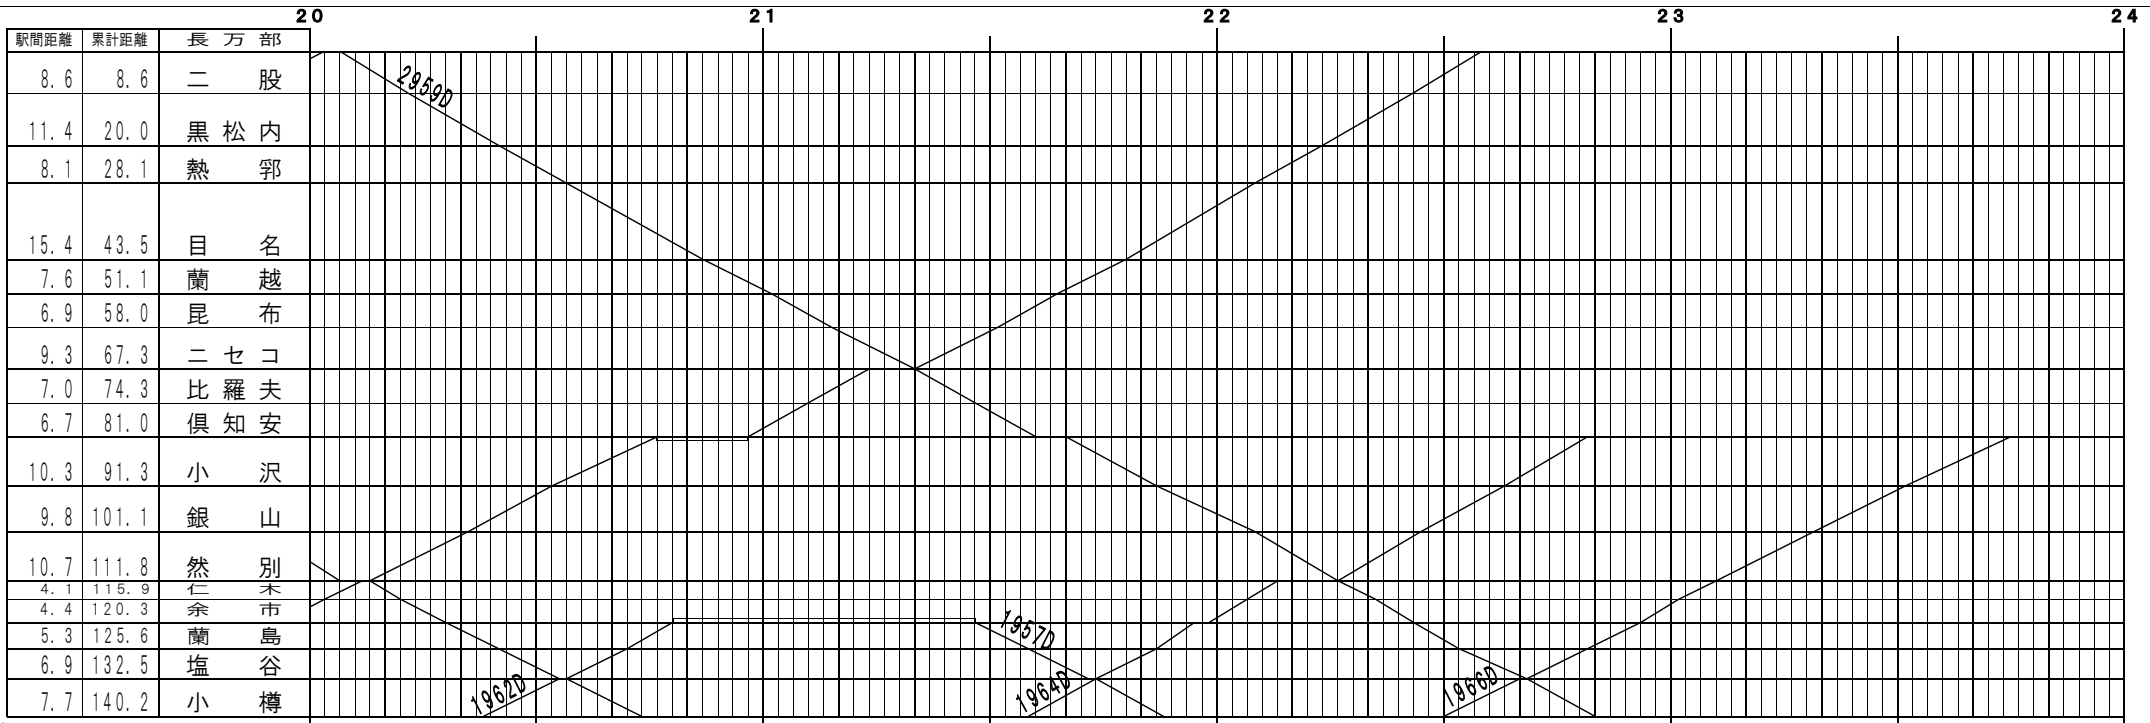

⑤基本【函館本線】長万部～小樽(1)
© 2004-2024 SFL All rights reserved.

⑥基本【函館本線】長万部～小樽(2)
© 2004-2024 SFL All rights reserved.

④基本【函館本線】長万部～小樽(3)
© 2004-2024 SFL All rights reserved.

④基本【函館本線】長万部～小樽(4)
© 2004-2024 SFL All rights reserved.

⑤基本【函館本線】長万部～小樽 (5)
© 2004-2024 SFL All rights reserved.

⑥基本【函館本線】長万部～小樽 (6)
© 2004-2024 SFL All rights reserved.