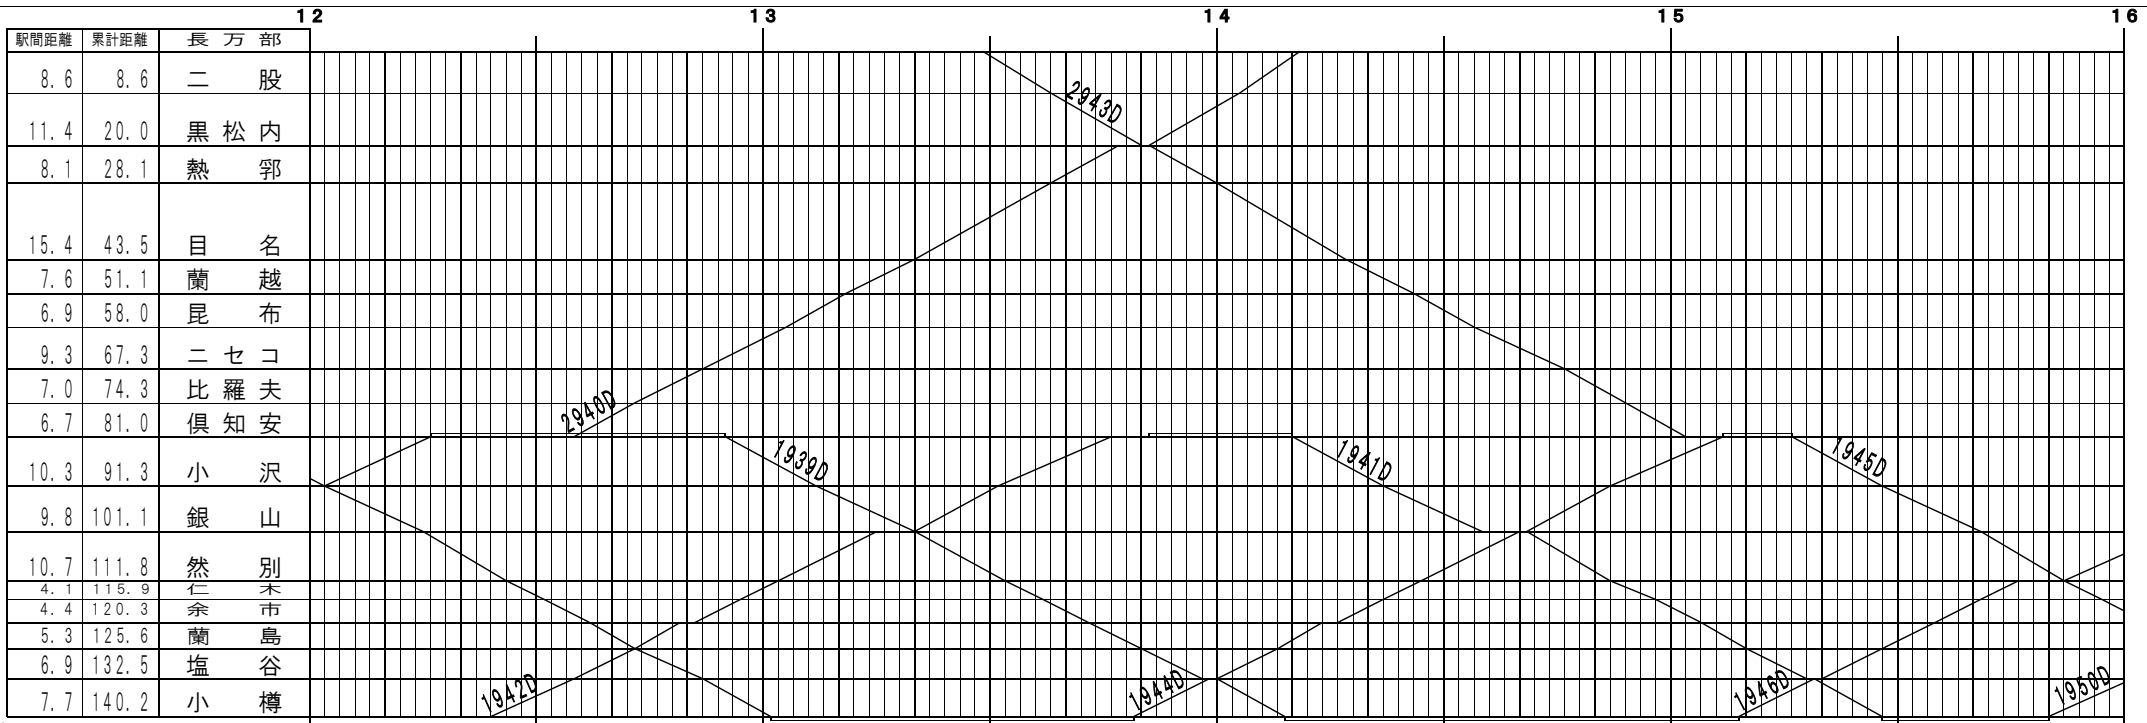

⑤基本【函館本線】長万部～小樽(1)
© 2004-2024 SFL All rights reserved.

⑥基本【函館本線】長万部～小樽(2)
© 2004-2024 SFL All rights reserved.

④基本【函館本線】長万部～小樽(3)
© 2004-2024 SFL All rights reserved.

④基本【函館本線】長万部～小樽(4)
© 2004-2024 SFL All rights reserved.

⑤基本【函館本線】長万部～小樽 (5)
© 2004-2024 SFL All rights reserved.

⑥基本【函館本線】長万部～小樽 (6)
© 2004-2024 SFL All rights reserved.