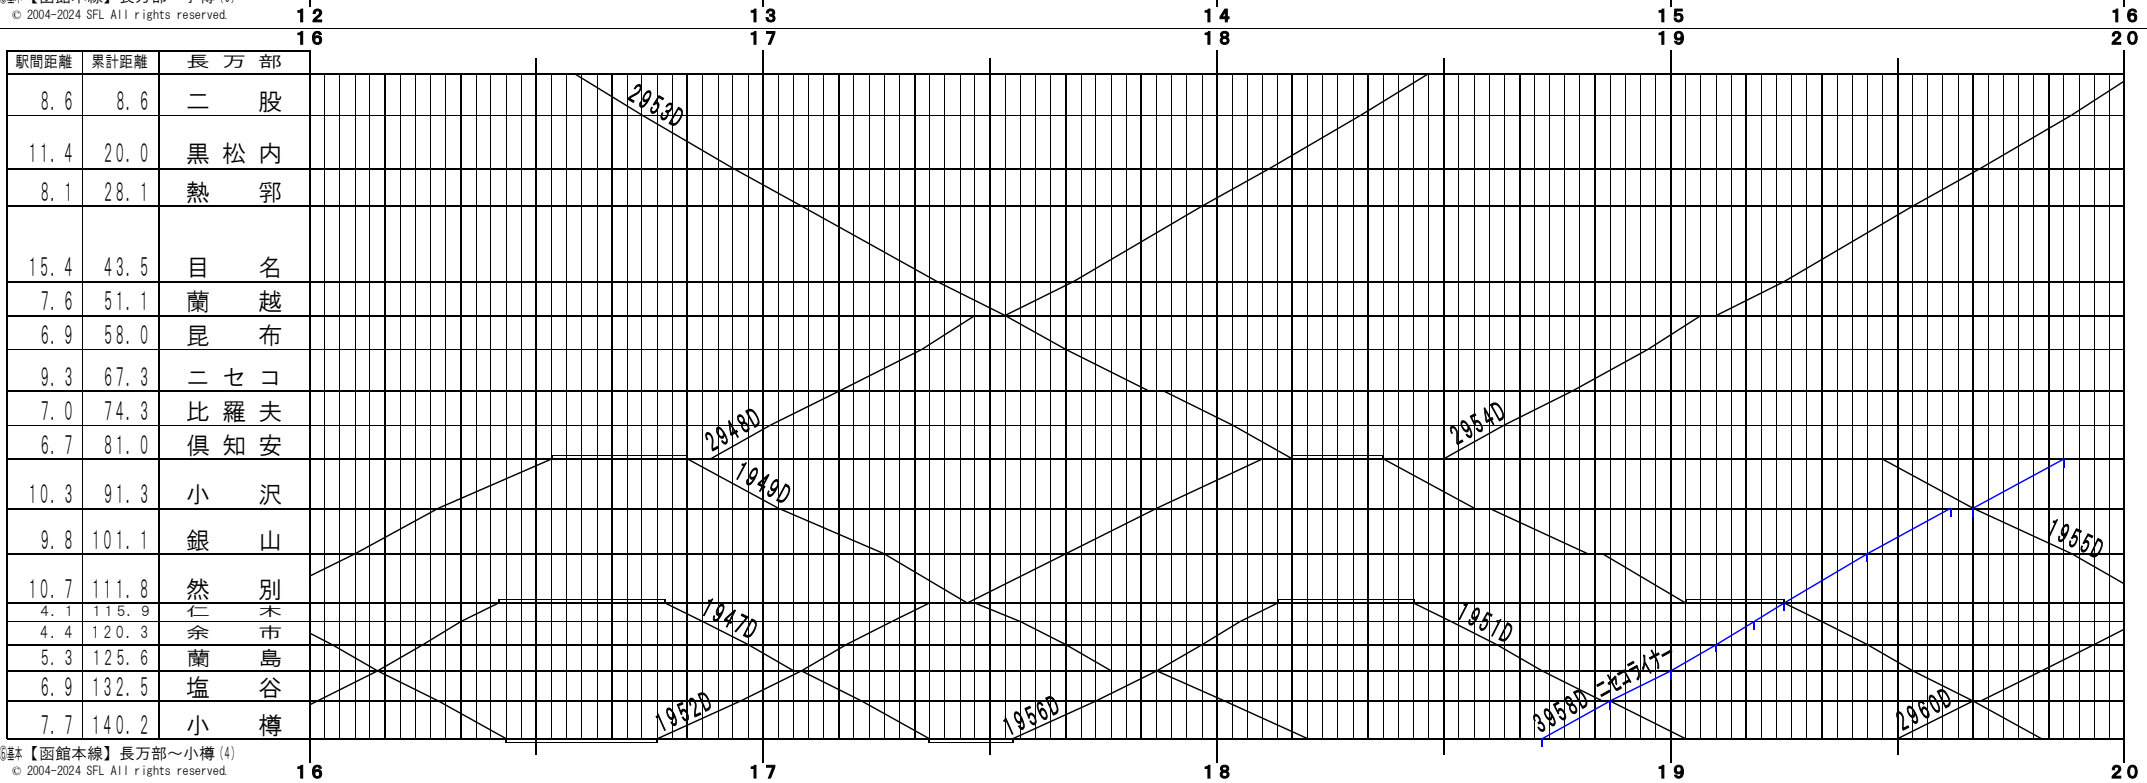

⑤基本【函館本線】長万部～小樽(1)
© 2004-2024 SFL All rights reserved.

⑥基本【函館本線】長万部～小樽(2)
© 2004-2024 SFL All rights reserved.

④基本【函館本線】長万部～小樽(3)
© 2004-2024 SFL All rights reserved.

④基本【函館本線】長万部～小樽(4)
© 2004-2024 SFL All rights reserved.

⑤基本【函館本線】長万部～小樽 (5)
© 2004-2024 SFL All rights reserved.

⑥基本【函館本線】長万部～小樽 (6)
© 2004-2024 SFL All rights reserved.