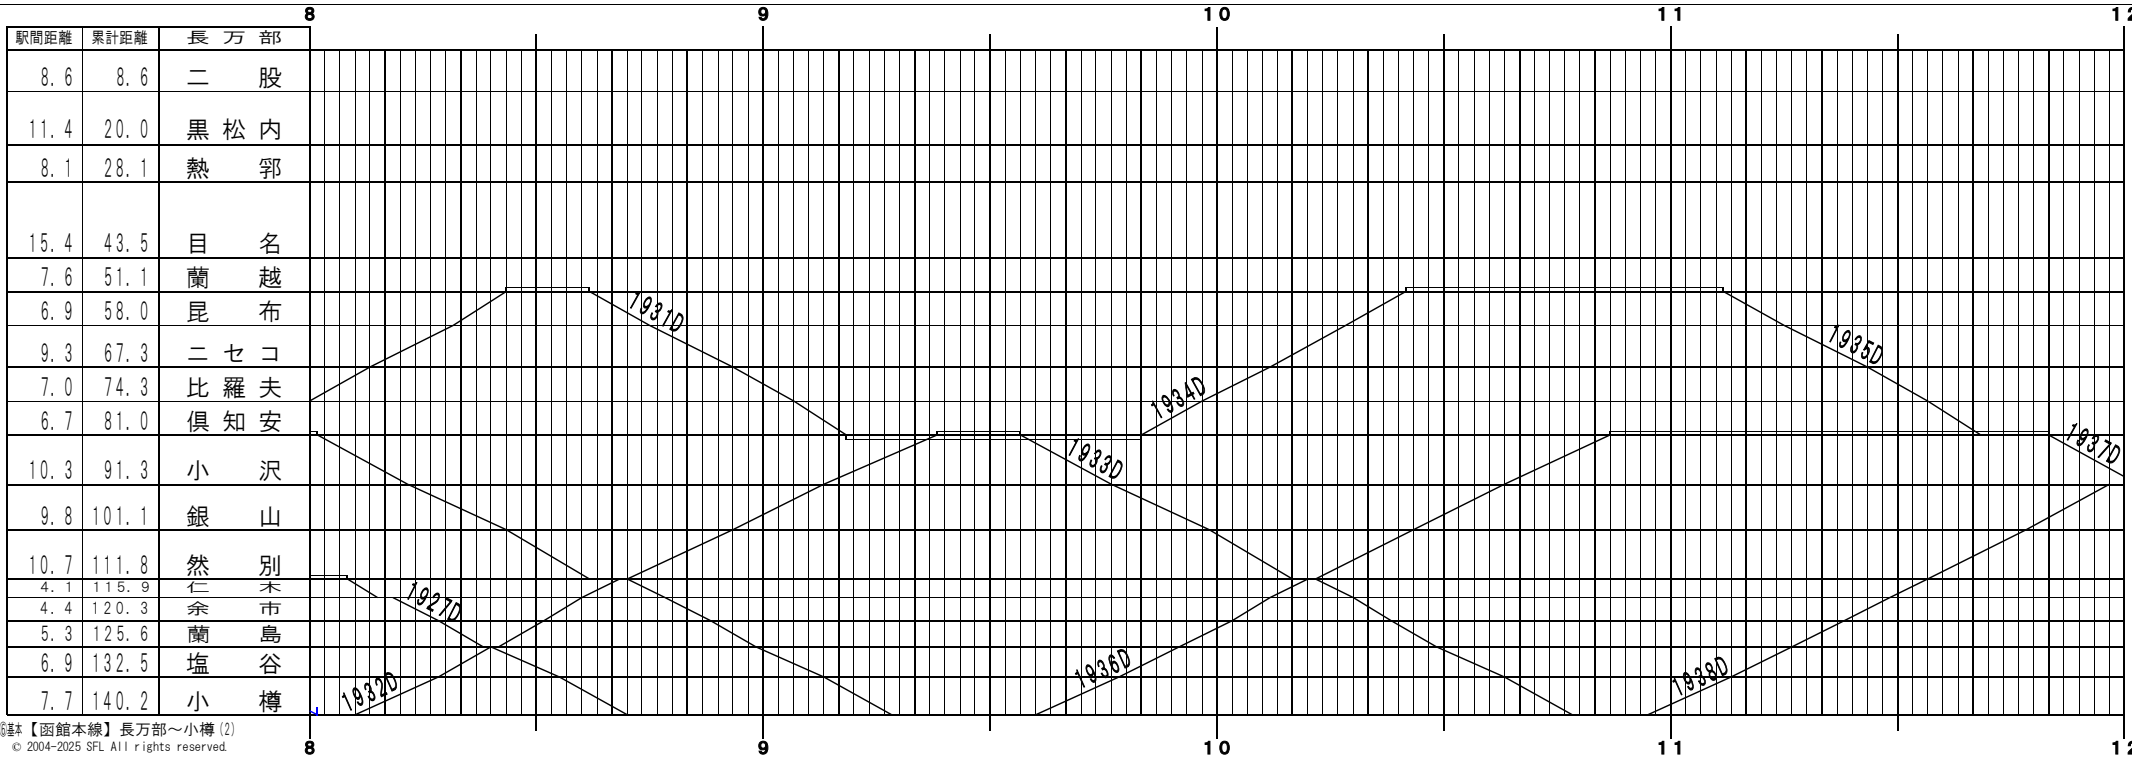

⑤基本【函館本線】長万部～小樽(1)
© 2004-2025 SFL All rights reserved.

⑥基本【函館本線】長万部～小樽(2)
© 2004-2025 SFL All rights reserved.

④基本【函館本線】長万部～小樽(3)
© 2004-2025 SFL All rights reserved.

④基本【函館本線】長万部～小樽(4)
© 2004-2025 SFL All rights reserved.

⑤基本【函館本線】長万部～小樽 (5)
© 2004-2025 SFL All rights reserved.

⑥基本【函館本線】長万部～小樽 (6)
© 2004-2025 SFL All rights reserved.