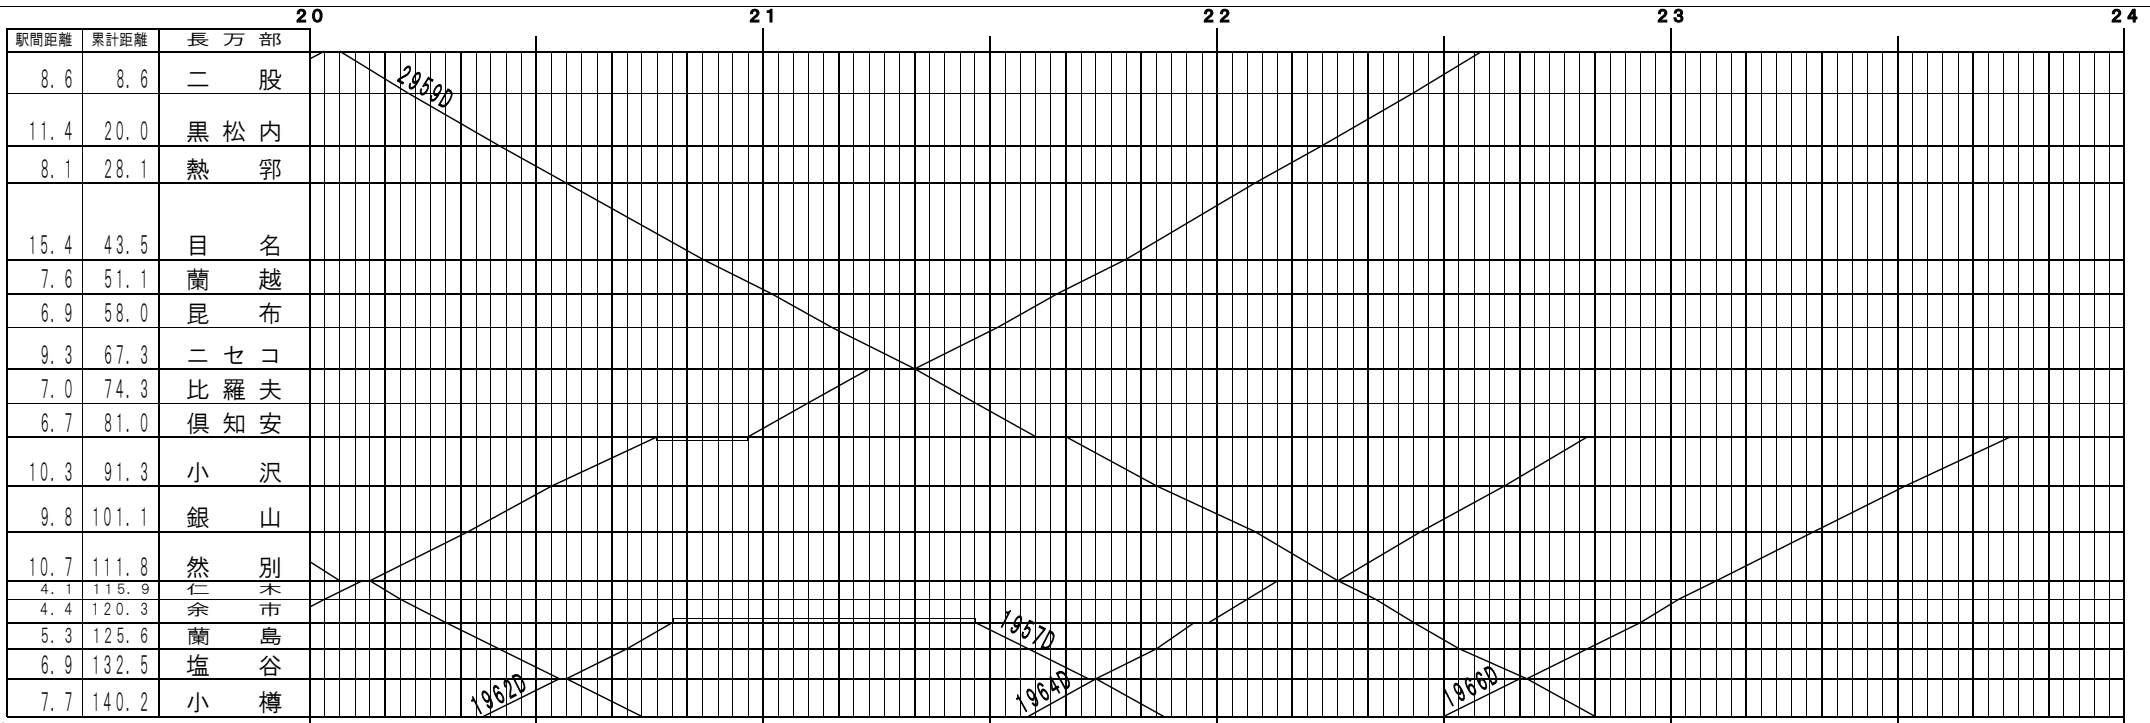

⑤基本【函館本線】長万部～小樽(1)
© 2004-2025 SFL All rights reserved.

⑥基本【函館本線】長万部～小樽(2)
© 2004-2025 SFL All rights reserved.

④基本【函館本線】長万部～小樽(3)
© 2004-2025 SFL All rights reserved.

④基本【函館本線】長万部～小樽(4)
© 2004-2025 SFL All rights reserved.

⑤基本【函館本線】長万部～小樽 (5)
© 2004-2025 SFL All rights reserved.

⑥基本【函館本線】長万部～小樽 (6)
© 2004-2025 SFL All rights reserved.