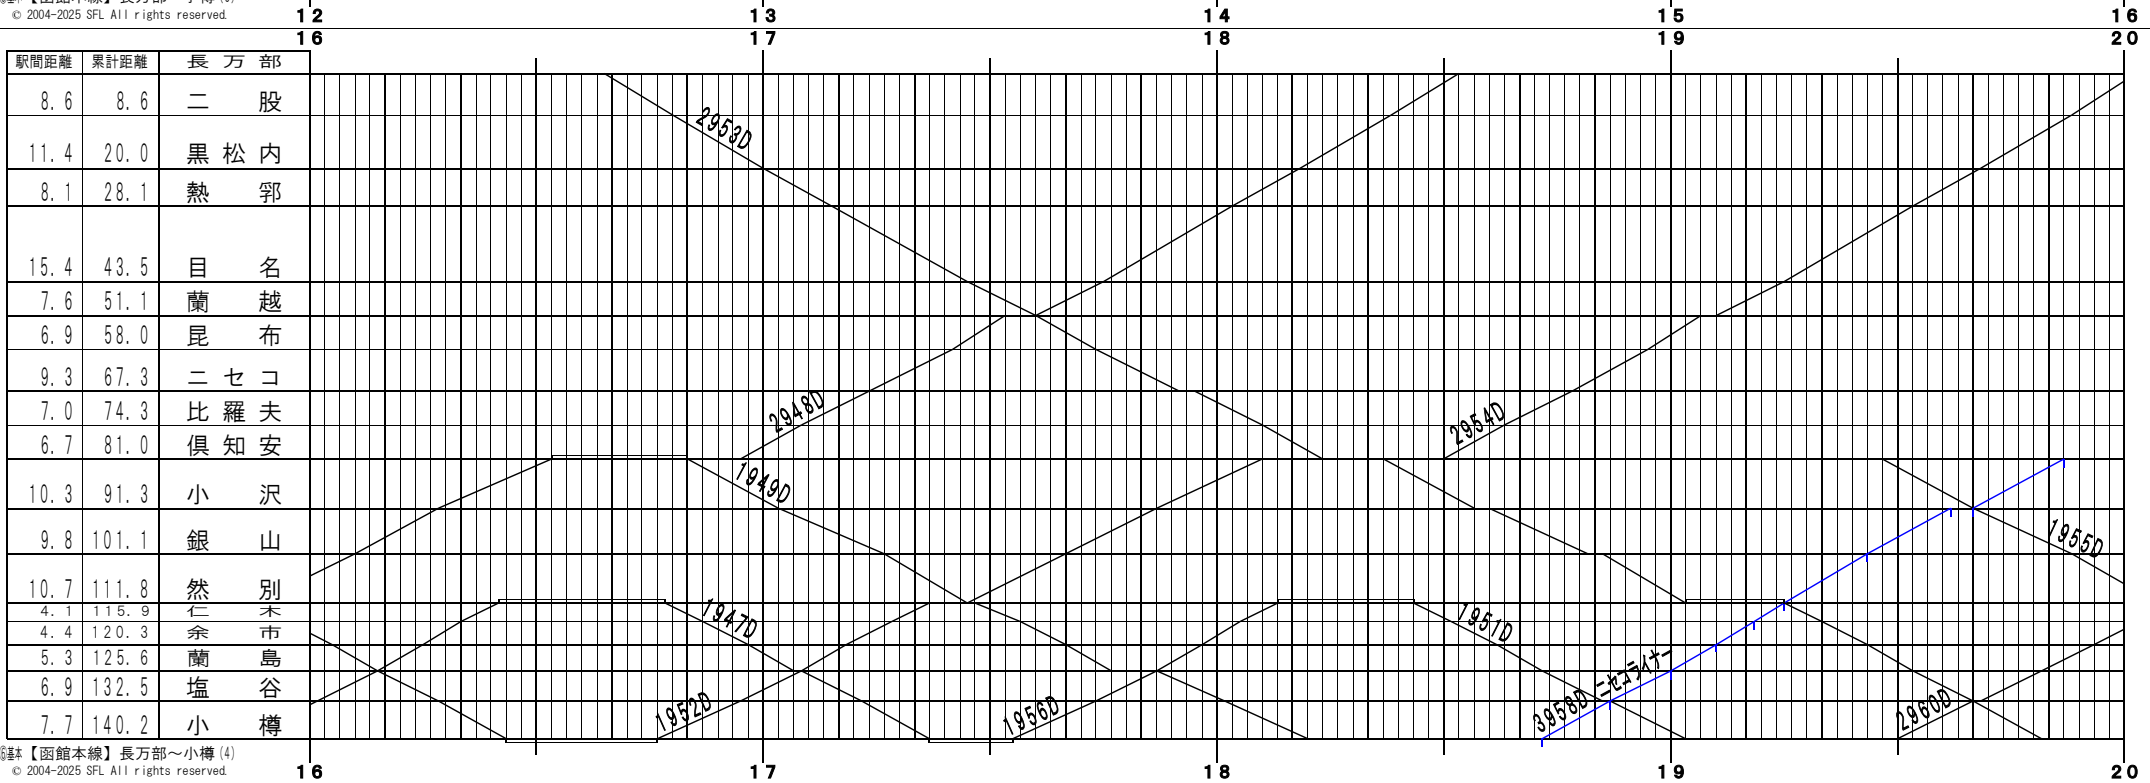

⑤基本【函館本線】長万部～小樽(1)
© 2004-2025 SFL All rights reserved.

⑥基本【函館本線】長万部～小樽(2)
© 2004-2025 SFL All rights reserved.

④基本【函館本線】長万部～小樽(3)
© 2004-2025 SFL All rights reserved.

④基本【函館本線】長万部～小樽(4)
© 2004-2025 SFL All rights reserved.

⑤基本【函館本線】長万部～小樽 (5)
© 2004-2025 SFL All rights reserved.

⑥基本【函館本線】長万部～小樽 (6)
© 2004-2025 SFL All rights reserved.