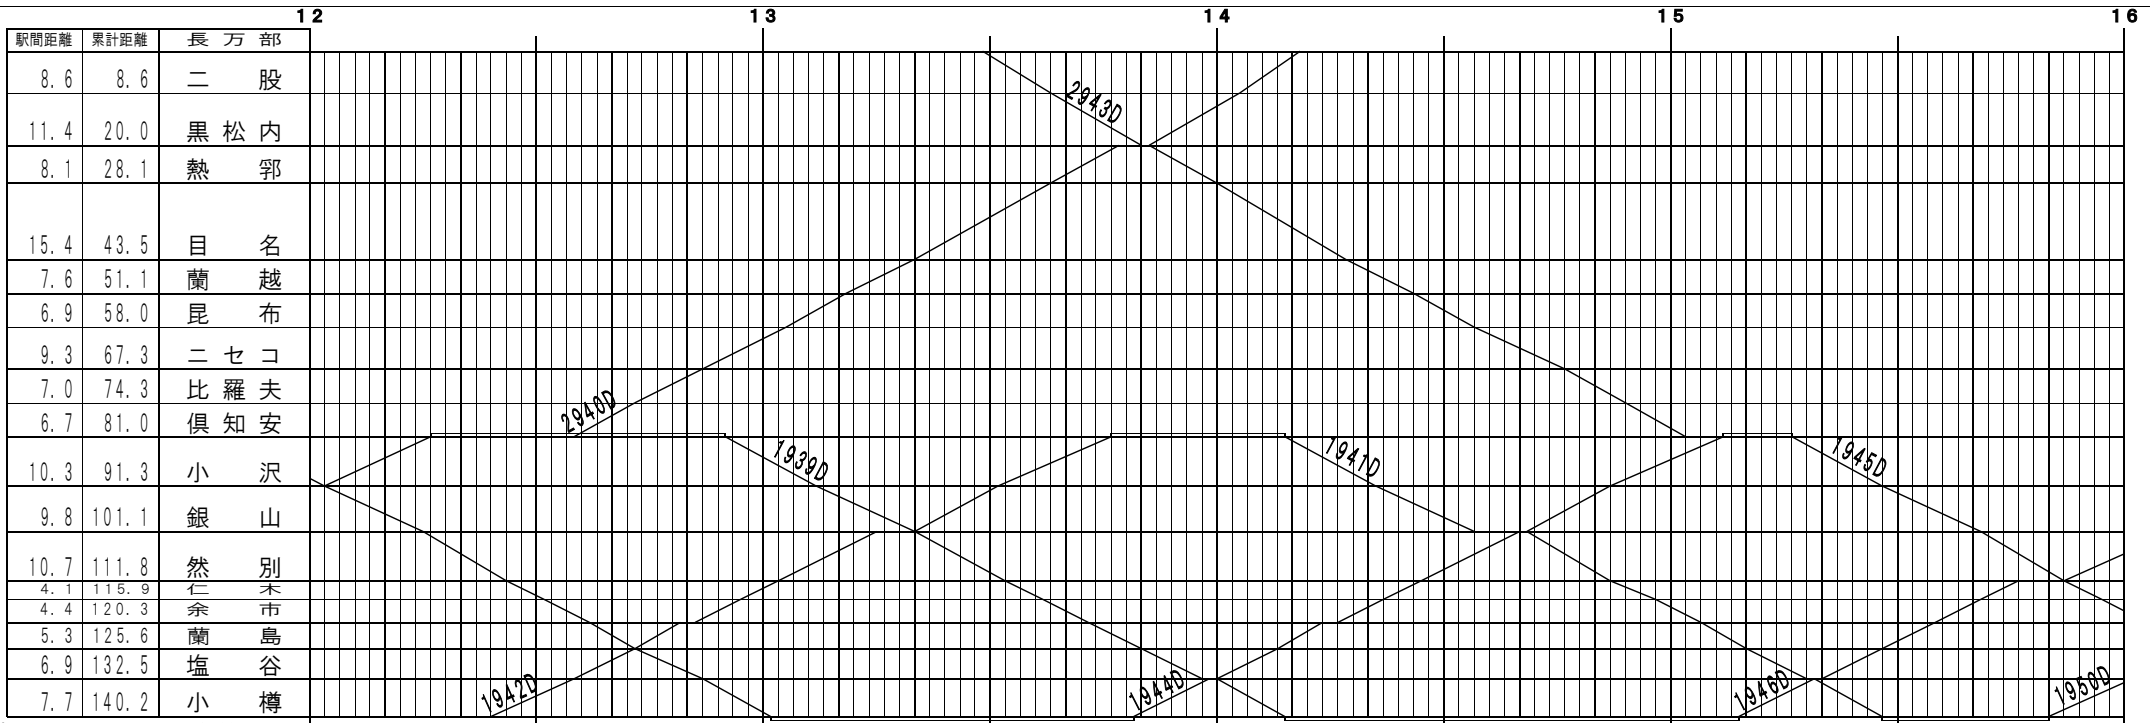

⑤基本【函館本線】長万部～小樽(1)
© 2004-2025 SFL All rights reserved.

⑥基本【函館本線】長万部～小樽(2)
© 2004-2025 SFL All rights reserved.

④基本【函館本線】長万部～小樽(3)
© 2004-2025 SFL All rights reserved.

④基本【函館本線】長万部～小樽(4)
© 2004-2025 SFL All rights reserved.

⑤基本【函館本線】長万部～小樽 (5)
© 2004-2025 SFL All rights reserved.

⑥基本【函館本線】長万部～小樽 (6)
© 2004-2025 SFL All rights reserved.