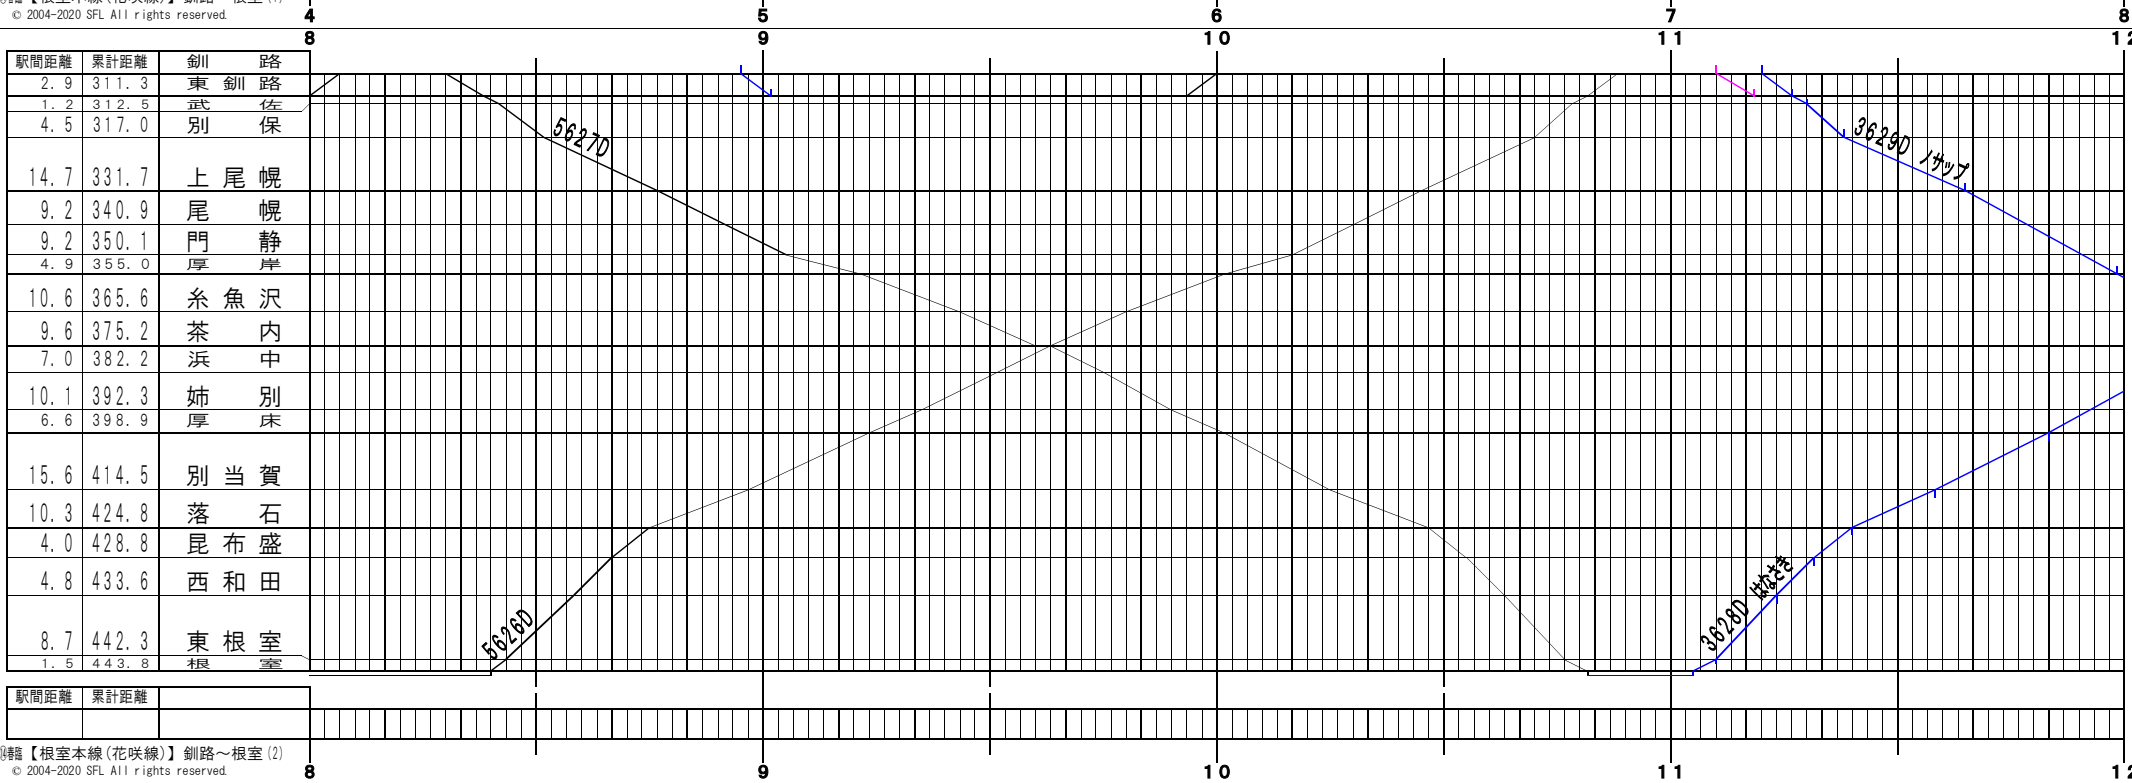

路線【根室本線(花咲線)】釧路～根室(1)  
© 2004-2020 SFL All rights reserved.

路線【根室本線(花咲線)】釧路～根室(2)  
© 2004-2020 SFL All rights reserved.

④轉【根室本線(花咲線)】釧路～根室(3)  
© 2004-2020 SFL All rights reserved.

④轉【根室本線(花咲線)】釧路～根室(4)  
© 2004-2020 SFL All rights reserved.