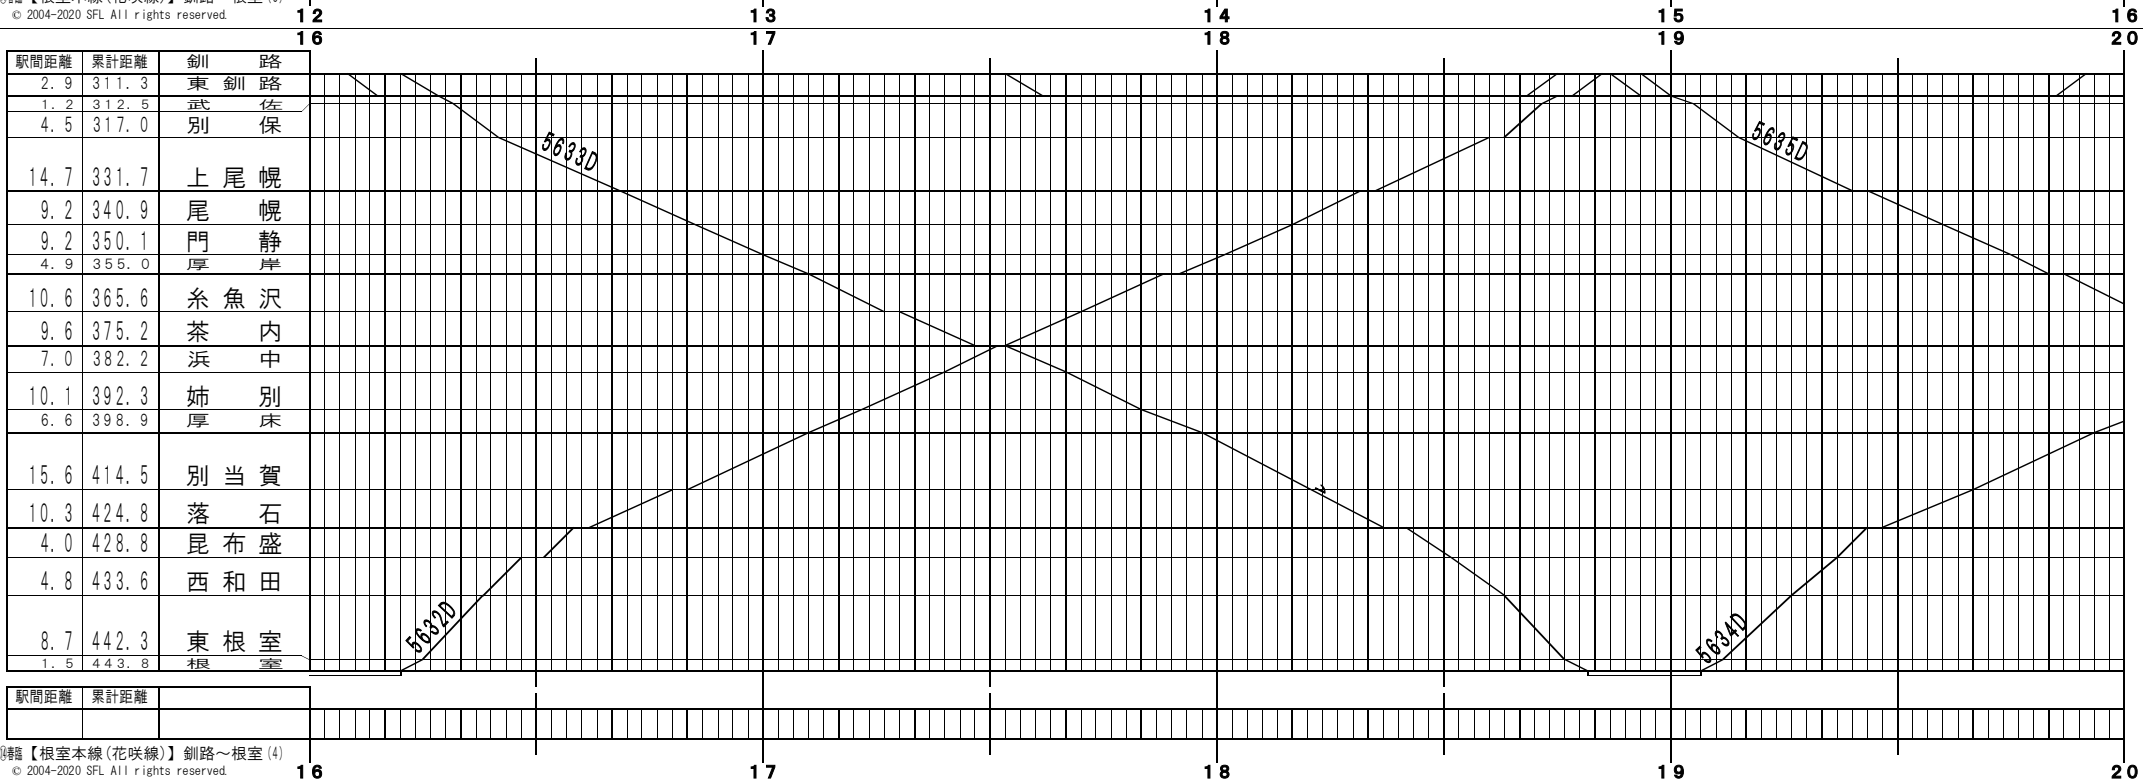

路線【根室本線(花咲線)】釧路～根室(1)  
© 2004-2020 SFL All rights reserved.

路線【根室本線(花咲線)】釧路～根室(2)  
© 2004-2020 SFL All rights reserved.

④轉【根室本線(花咲線)】釧路～根室(3)  
© 2004-2020 SFL All rights reserved.

④轉【根室本線(花咲線)】釧路～根室(4)  
© 2004-2020 SFL All rights reserved.