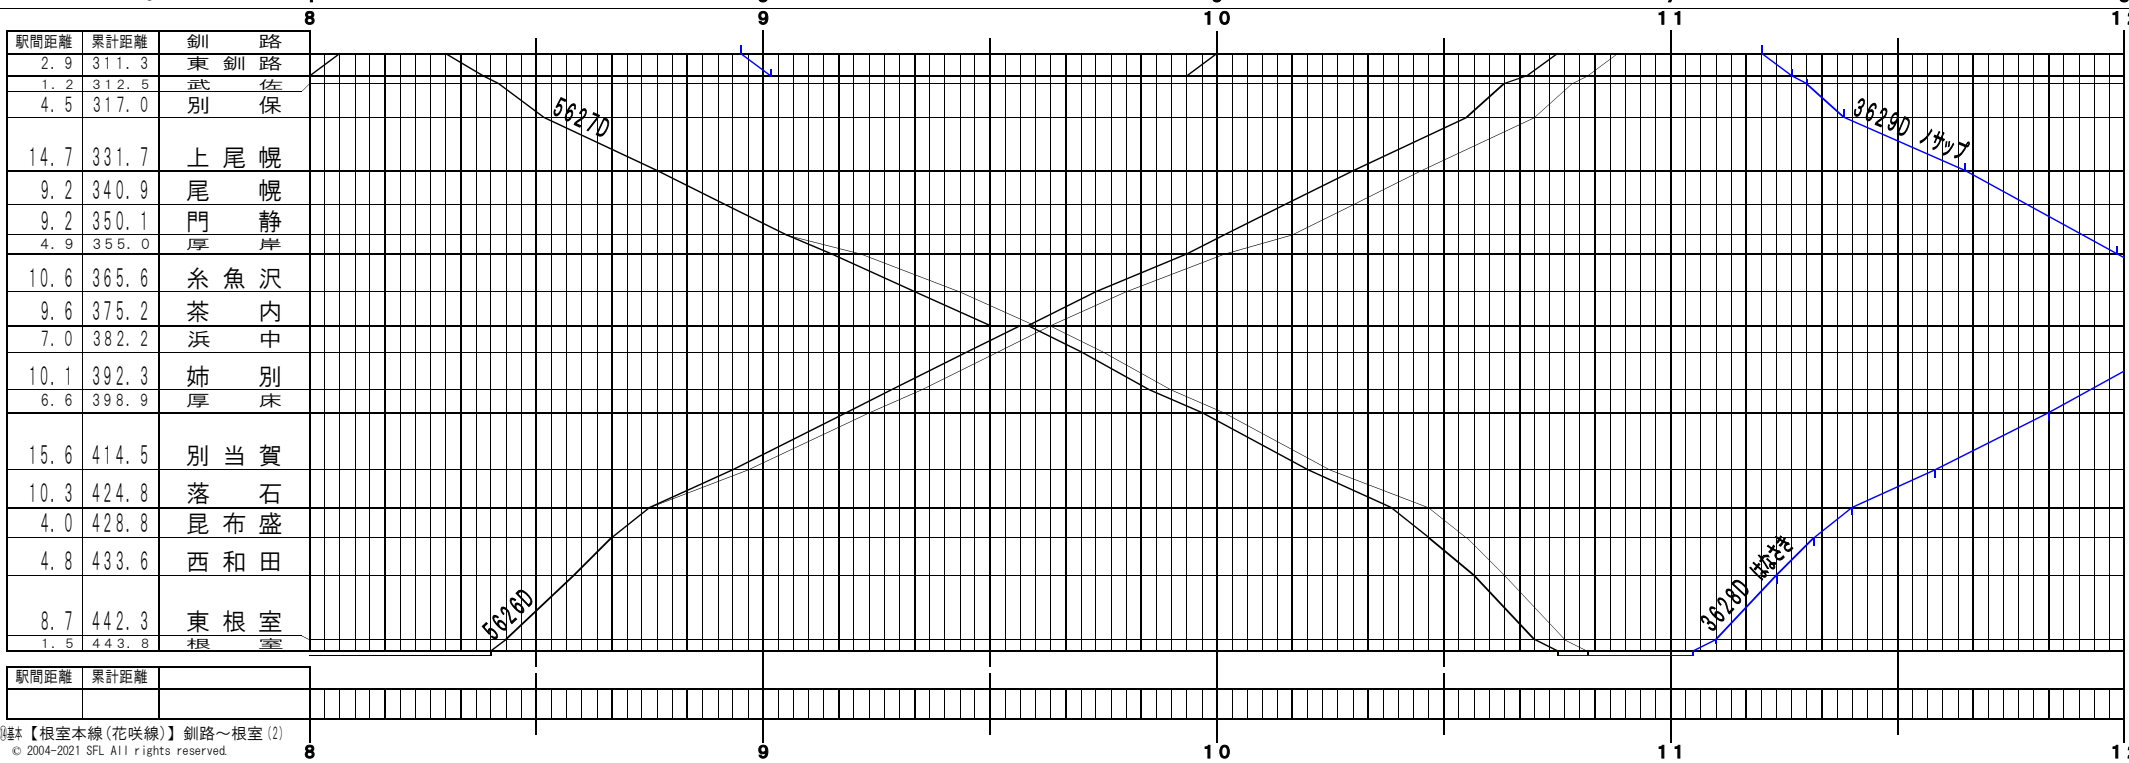

【根室本線(花咲線)】釧路～根室(1)
© 2004-2021 SFL All rights reserved.

【根室本線(花咲線)】釧路～根室(2)
© 2004-2021 SFL All rights reserved.

④基本【根室本線(花咲線)】釧路～根室(3)
© 2004-2021 SFL All rights reserved.

④基本【根室本線(花咲線)】釧路～根室(4)
© 2004-2021 SFL All rights reserved.

④基本【根室本線(花咲線)】釧路～根室(5)
© 2004-2021 SFL All rights reserved.

④基本【根室本線(花咲線)】釧路～根室(6)
© 2004-2021 SFL All rights reserved.