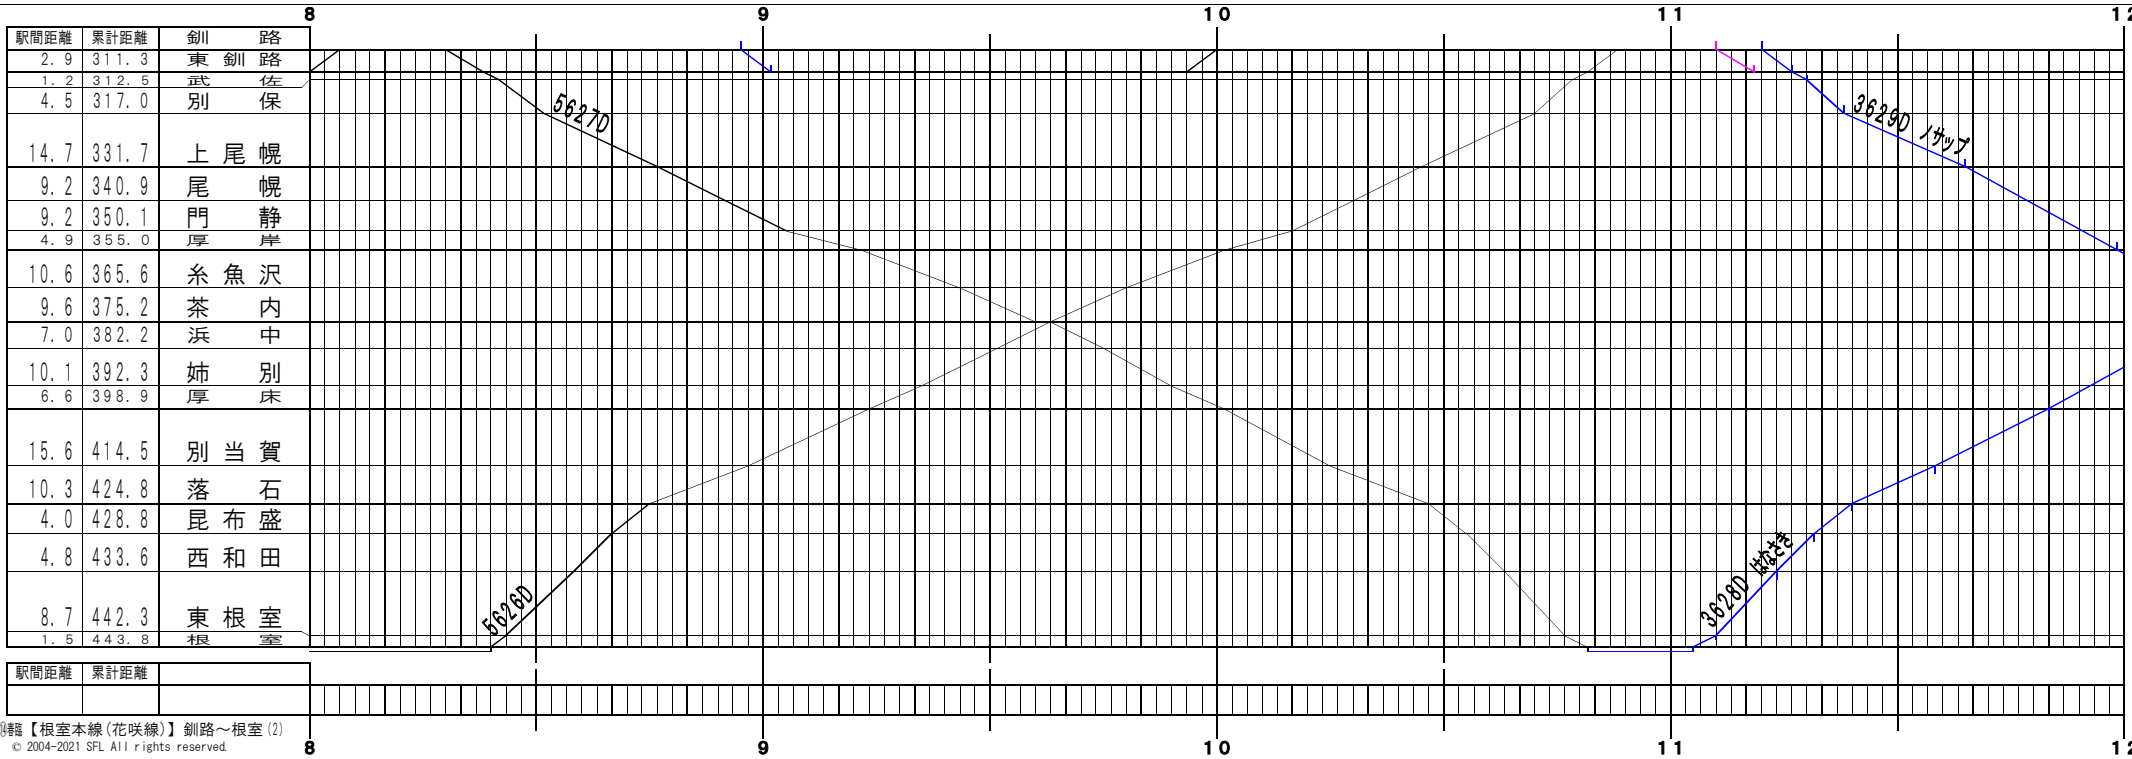

駅間距離	累計距離

④【根室本線(花咲線)】釧路～根室(1)  
© 2004-2021 SFL All rights reserved.

駅間距離	累計距離

④【根室本線(花咲線)】釧路～根室(2)  
© 2004-2021 SFL All rights reserved.

④轉【根室本線(花咲線)】釧路～根室(3)  
© 2004-2021 SFL All rights reserved.

④轉【根室本線(花咲線)】釧路～根室(4)  
© 2004-2021 SFL All rights reserved.