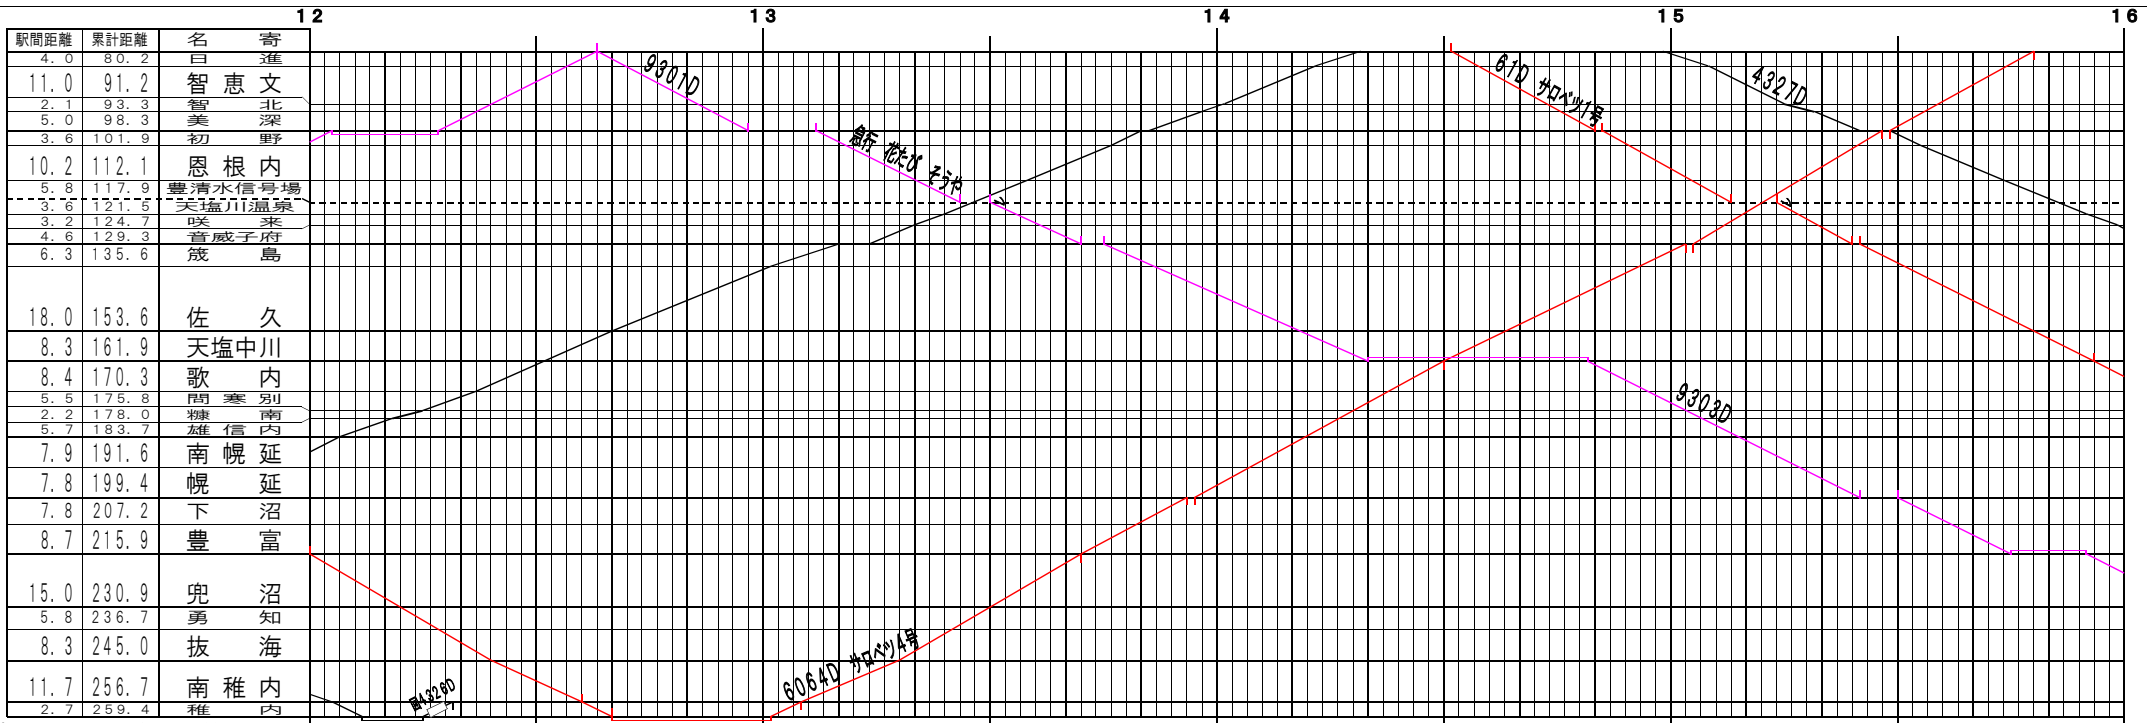

路線【宗谷本線】名寄～稚内(1)
© 2004-2021 SFL All rights reserved.

路線【宗谷本線】名寄～稚内(2)
© 2004-2021 SFL All rights reserved.

略図【宗谷本線】名寄～稚内(3)
© 2004-2021 SFL All rights reserved.

略図【宗谷本線】名寄～稚内(4)
© 2004-2021 SFL All rights reserved.

図説【宗谷本線】名寄～稚内 (5)
© 2004-2021 SFL All rights reserved.

図説【宗谷本線】名寄～稚内 (6)
© 2004-2021 SFL All rights reserved.