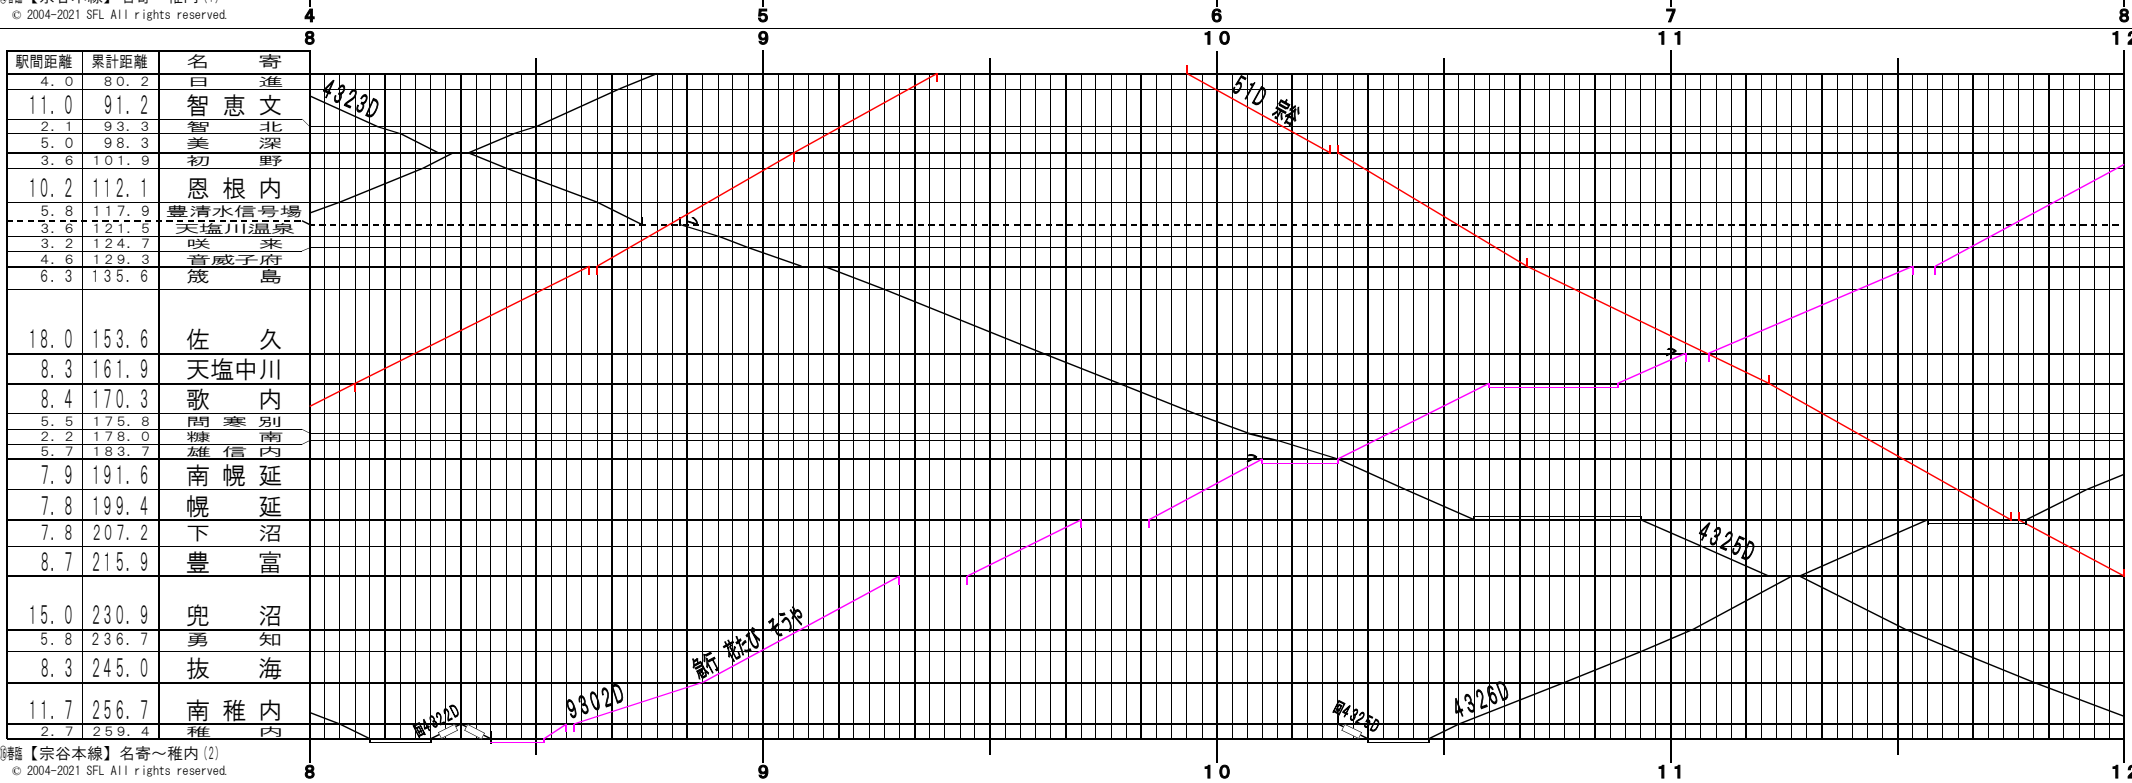

路線【宗谷本線】名寄～稚内(1)
© 2004-2021 SFL All rights reserved.

路線【宗谷本線】名寄～稚内(2)
© 2004-2021 SFL All rights reserved.

略図【宗谷本線】名寄～稚内(3)
© 2004-2021 SFL All rights reserved.

略図【宗谷本線】名寄～稚内(4)
© 2004-2021 SFL All rights reserved.