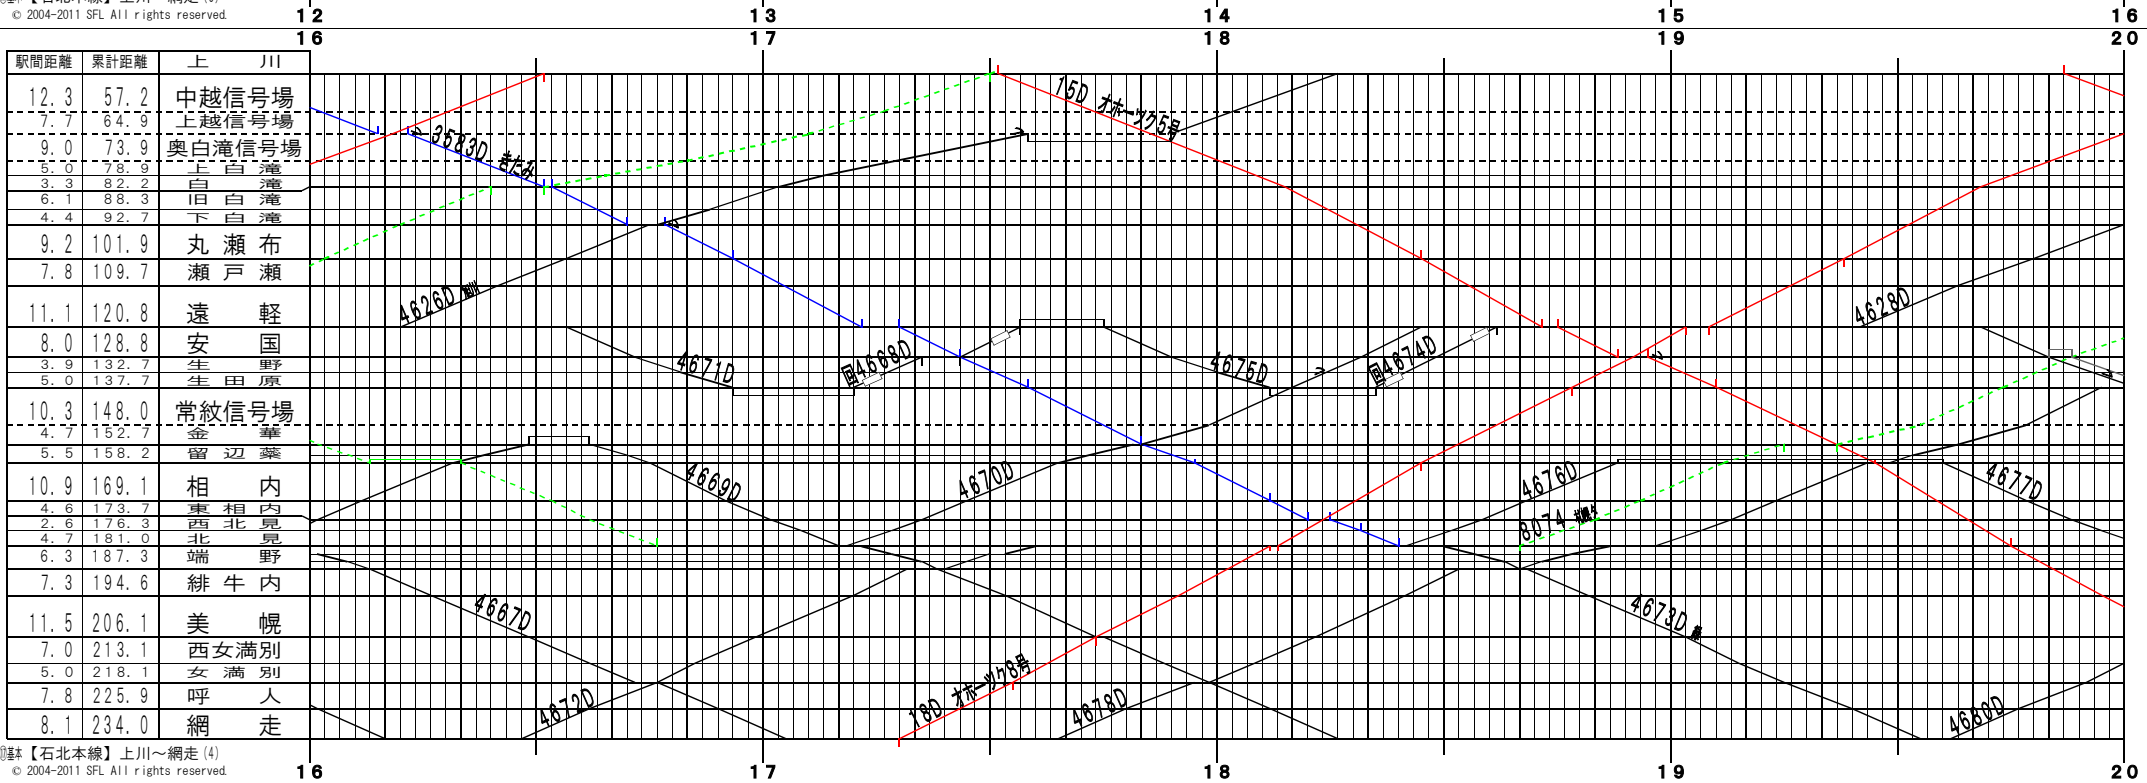

①【石北本線】上川～網走(1)
© 2004-2011 SFL All rights reserved.

②【石北本線】上川～網走(2)
© 2004-2011 SFL All rights reserved.

④基本【石北本線】上川～網走(3)
© 2004-2011 SFL All rights reserved.

④基本【石北本線】上川～網走(4)
© 2004-2011 SFL All rights reserved.