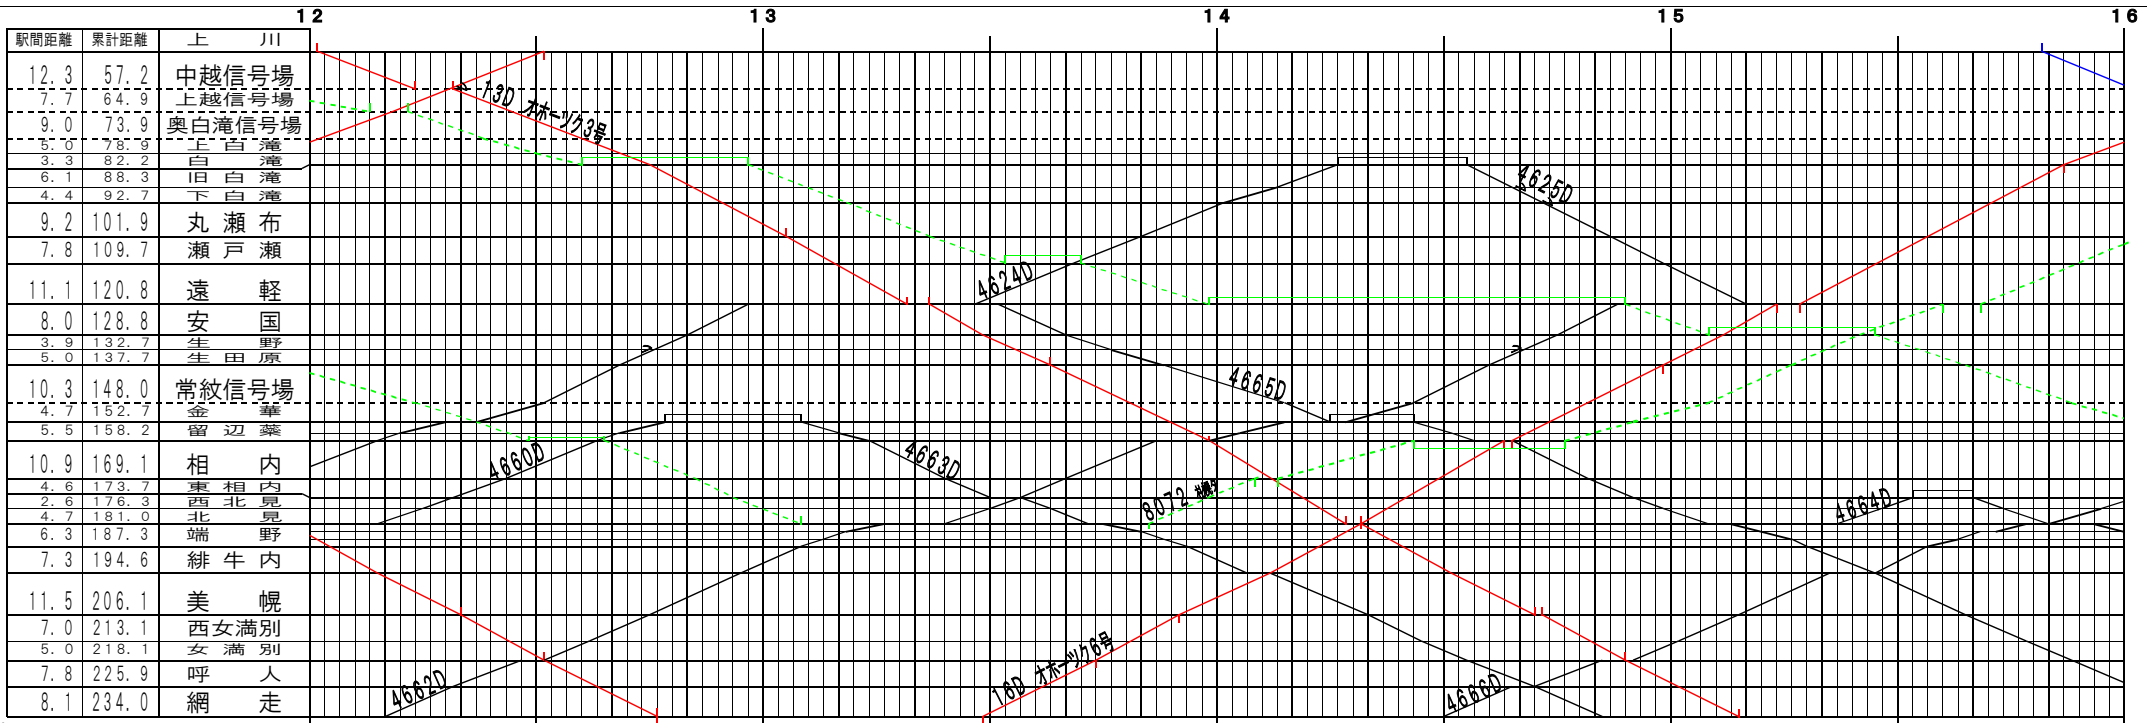

①【石北本線】上川～網走(1)
© 2004-2011 SFL All rights reserved.

②【石北本線】上川～網走(2)
© 2004-2011 SFL All rights reserved.

④基本【石北本線】上川～網走(3)
© 2004-2011 SFL All rights reserved.

④基本【石北本線】上川～網走(4)
© 2004-2011 SFL All rights reserved.