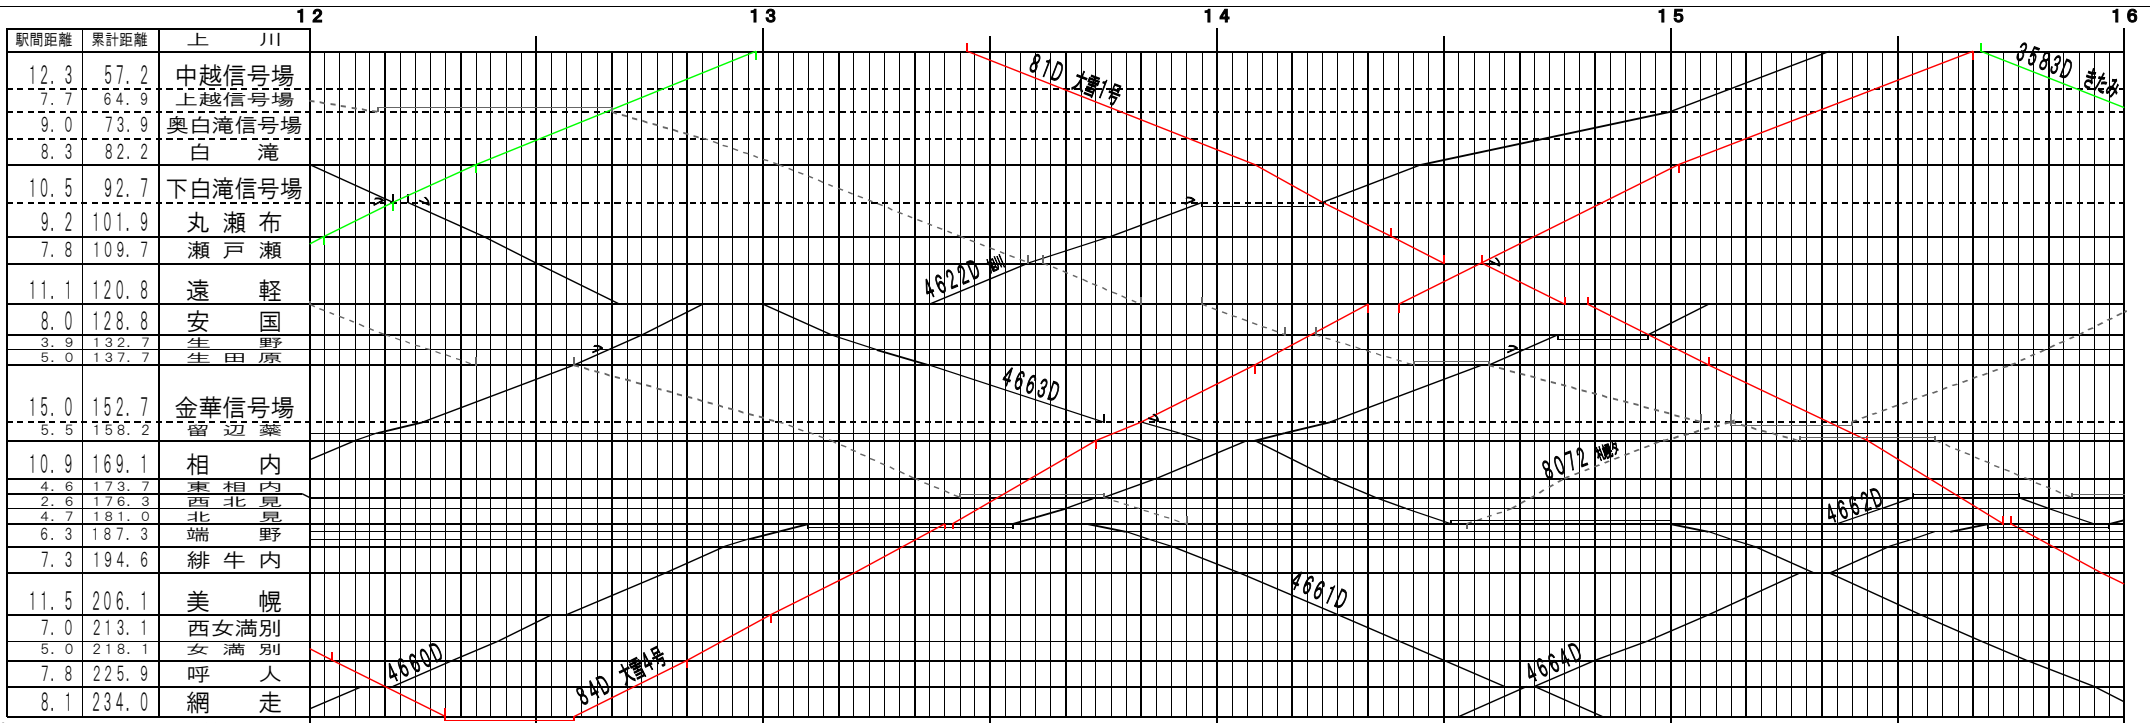

①基本【石北本線】上川～網走(1)  
© 2004-2019 SFL All rights reserved.

②基本【石北本線】上川～網走(2)  
© 2004-2019 SFL All rights reserved.

④基本【石北本線】上川～網走(3)  
© 2004-2019 SFL All rights reserved.

④基本【石北本線】上川～網走(4)  
© 2004-2019 SFL All rights reserved.