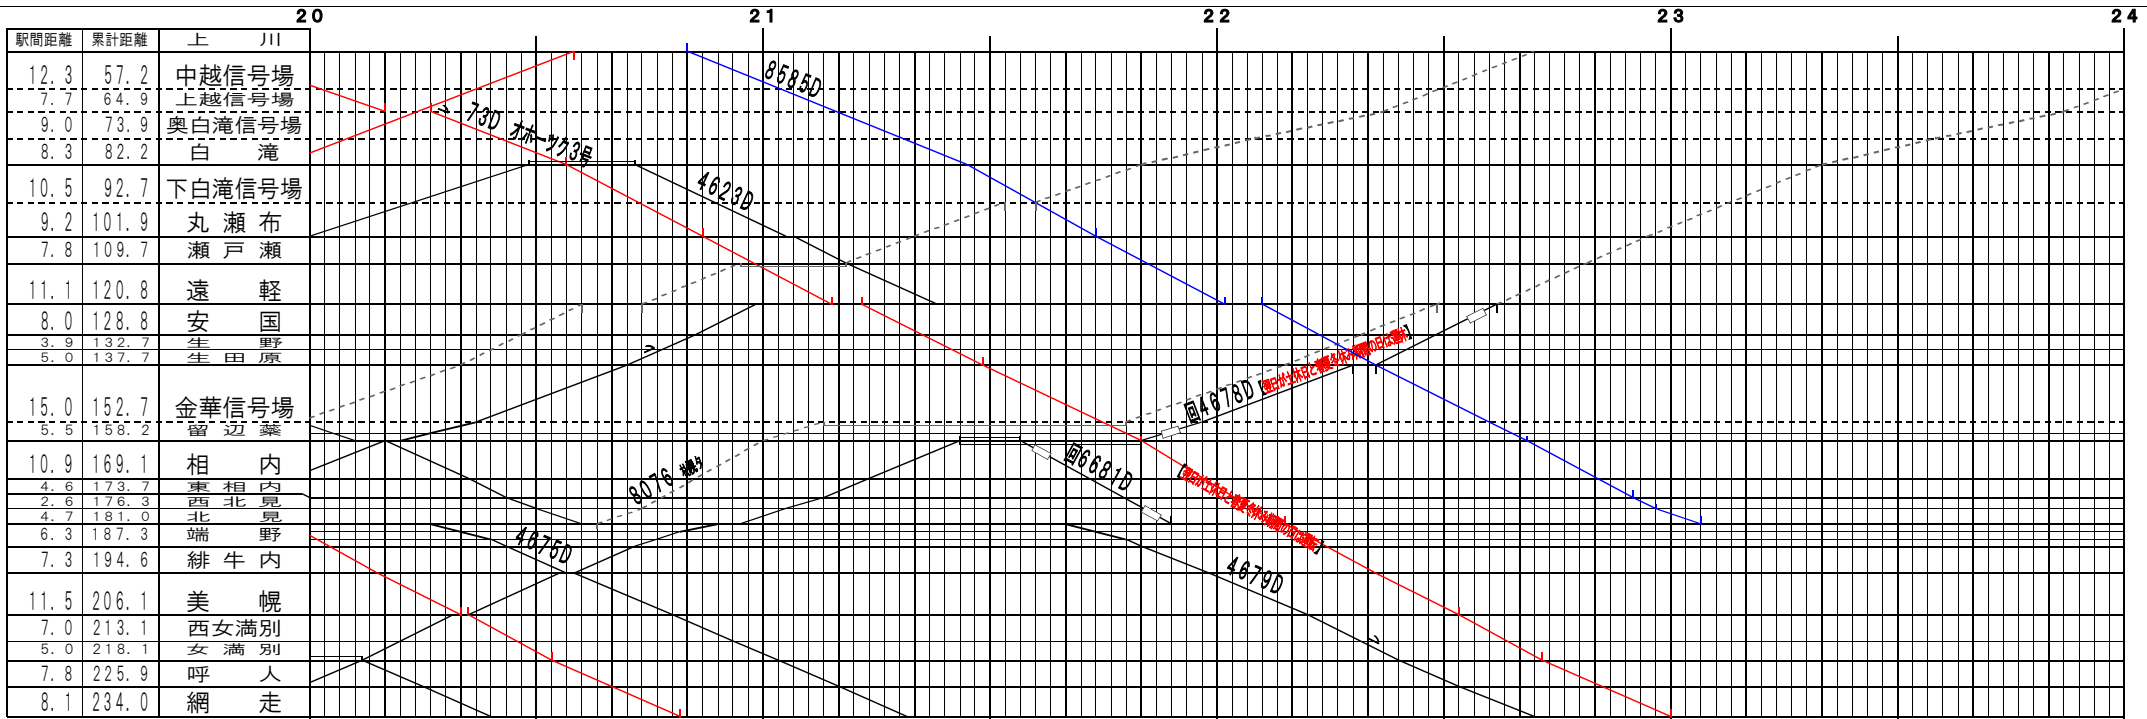

①基本【石北本線】上川～網走(1)  
© 2004-2019 SFL All rights reserved.

②基本【石北本線】上川～網走(2)  
© 2004-2019 SFL All rights reserved.

④基本【石北本線】上川～網走(3)  
© 2004-2019 SFL All rights reserved.

④基本【石北本線】上川～網走(4)  
© 2004-2019 SFL All rights reserved.