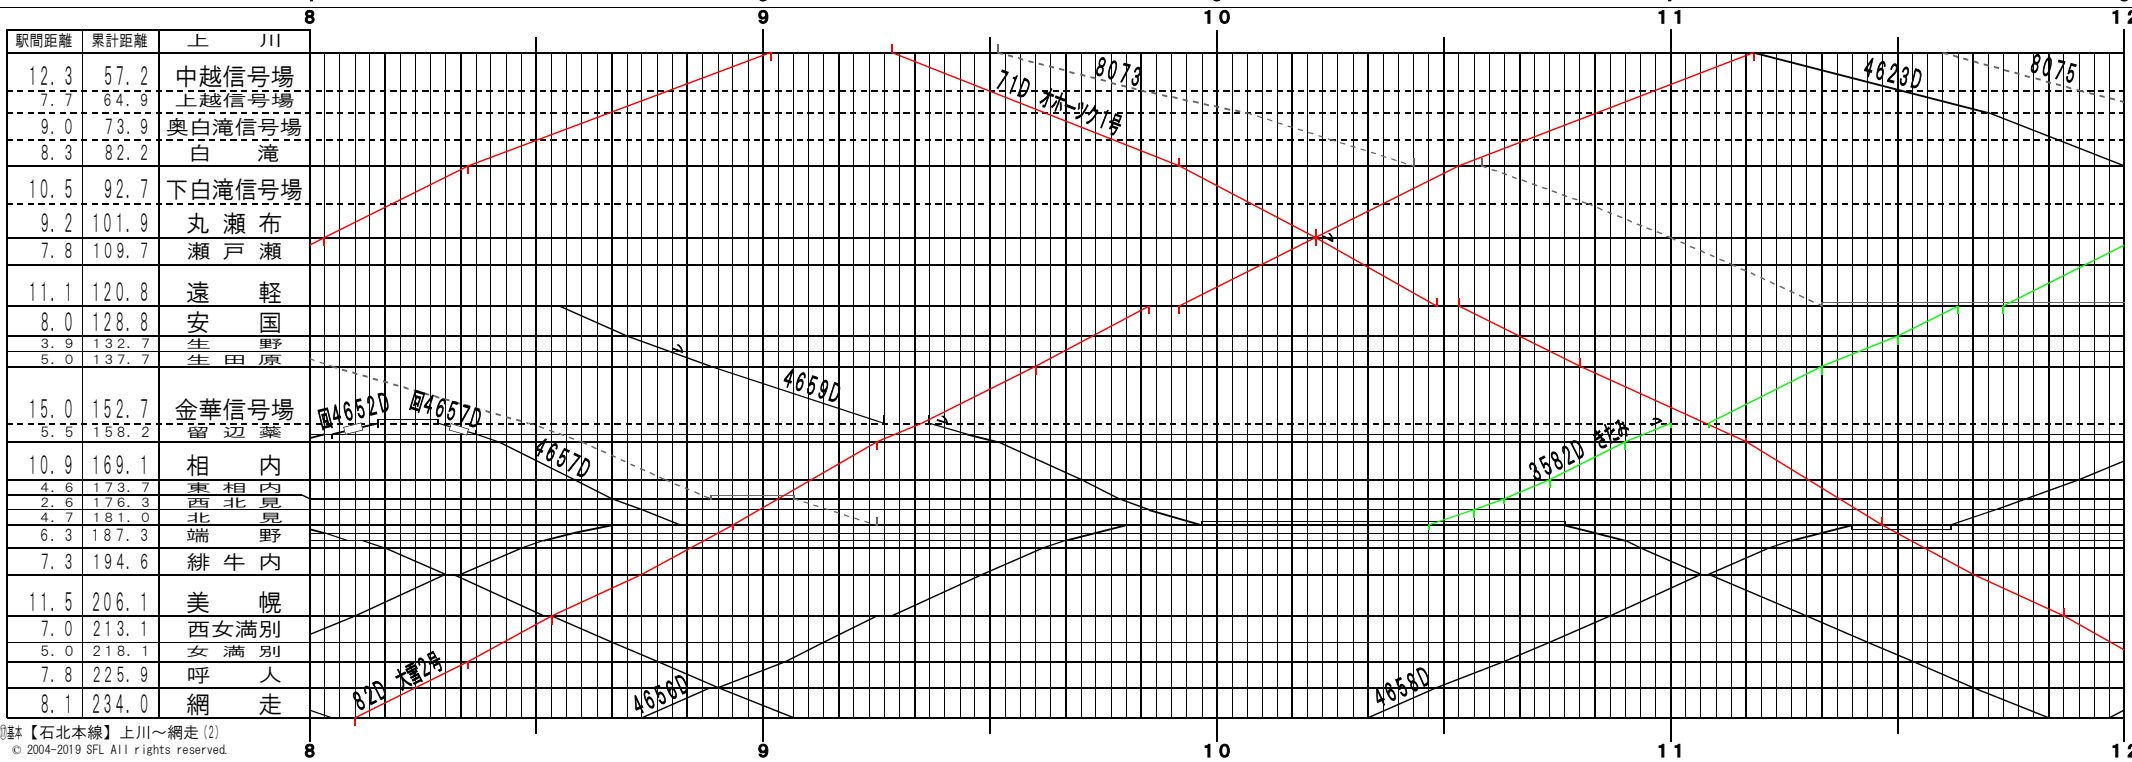

①基本【石北本線】上川～網走(1)  
© 2004-2019 SFL All rights reserved.

②基本【石北本線】上川～網走(2)  
© 2004-2019 SFL All rights reserved.

④基本【石北本線】上川～網走(3)  
© 2004-2019 SFL All rights reserved.

④基本【石北本線】上川～網走(4)  
© 2004-2019 SFL All rights reserved.