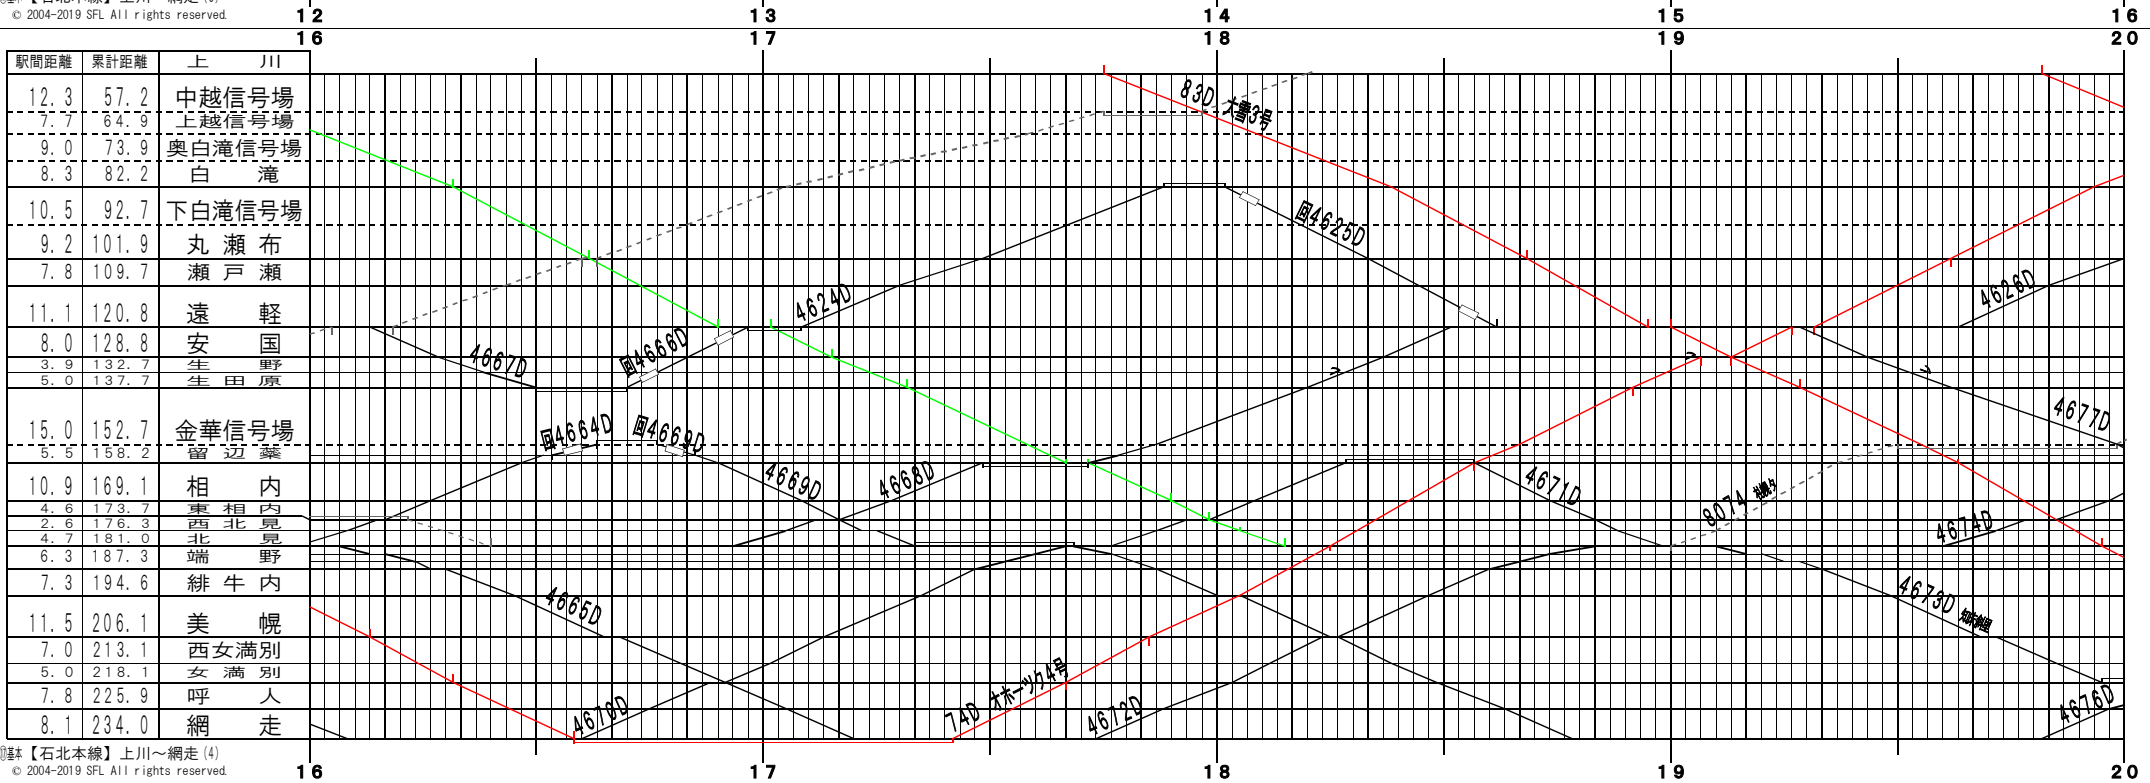

①基本【石北本線】上川～網走(1)  
© 2004-2019 SFL All rights reserved.

②基本【石北本線】上川～網走(2)  
© 2004-2019 SFL All rights reserved.

④基本【石北本線】上川～網走(3)  
© 2004-2019 SFL All rights reserved.

④基本【石北本線】上川～網走(4)  
© 2004-2019 SFL All rights reserved.