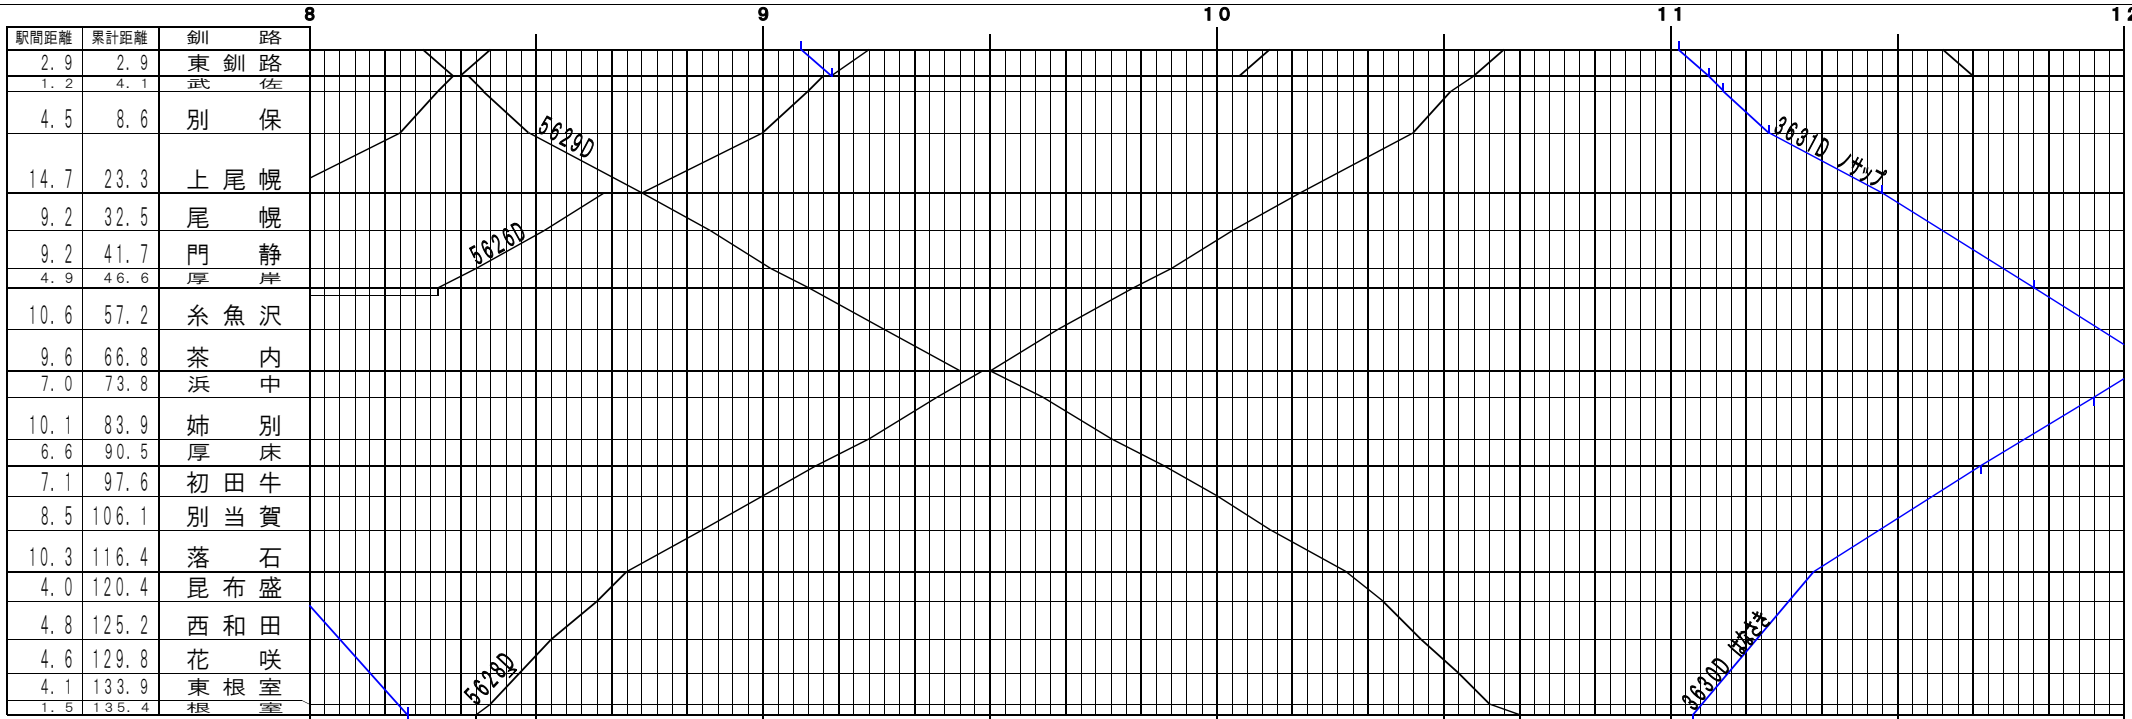

【根室本線（花咲線）】釧路～根室(1)
© 2004-2011 SFL All rights reserved.

【根室本線（花咲線）】釧路～根室(2)
© 2004-2011 SFL All rights reserved.

④基本【根室本線（花咲線）】釧路～根室(3)
© 2004-2011 SFL All rights reserved.

④基本【根室本線（花咲線）】釧路～根室(4)
© 2004-2011 SFL All rights reserved.

⑤基本【根室本線（花咲線）】釧路～根室(5)
© 2004-2011 SFL All rights reserved.

⑥基本【根室本線（花咲線）】釧路～根室(6)
© 2004-2011 SFL All rights reserved.