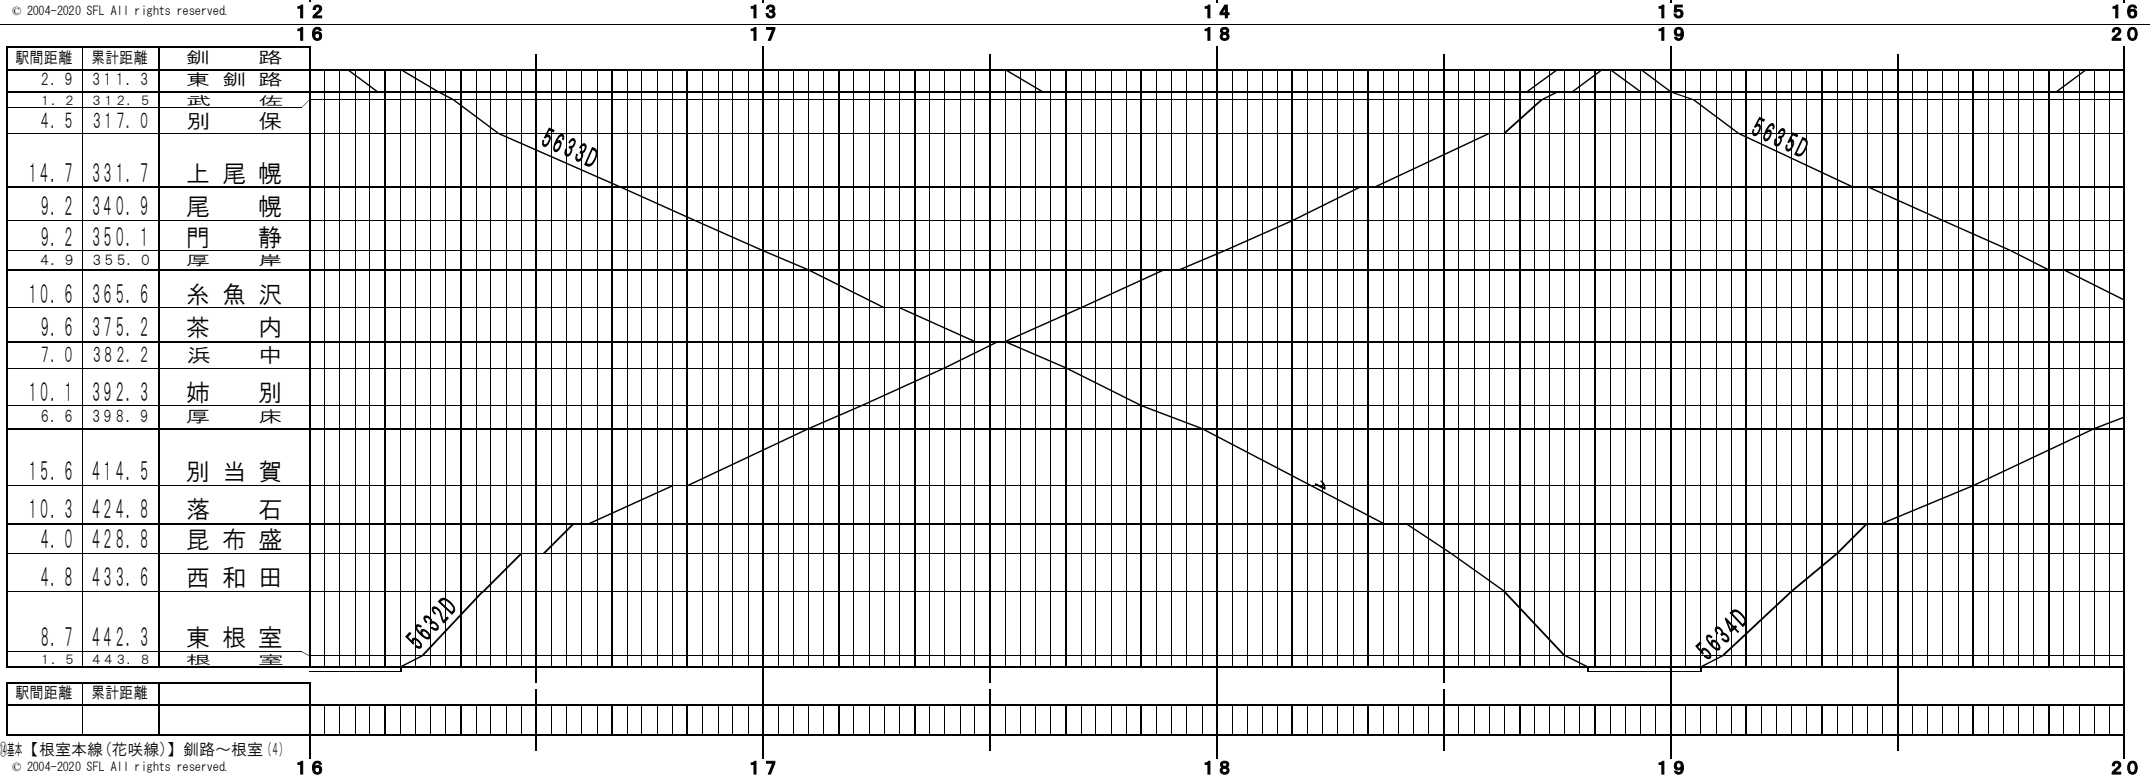

【根室本線(花咲線)】釧路～根室(1)
© 2004-2020 SFL All rights reserved.

【根室本線(花咲線)】釧路～根室(2)
© 2004-2020 SFL All rights reserved.

④基本【根室本線(花咲線)】釧路～根室(3)
© 2004-2020 SFL All rights reserved.

④基本【根室本線(花咲線)】釧路～根室(4)
© 2004-2020 SFL All rights reserved.

④基本【根室本線(花咲線)】釧路～根室(5)
© 2004-2020 SFL All rights reserved.

④基本【根室本線(花咲線)】釧路～根室(6)
© 2004-2020 SFL All rights reserved.