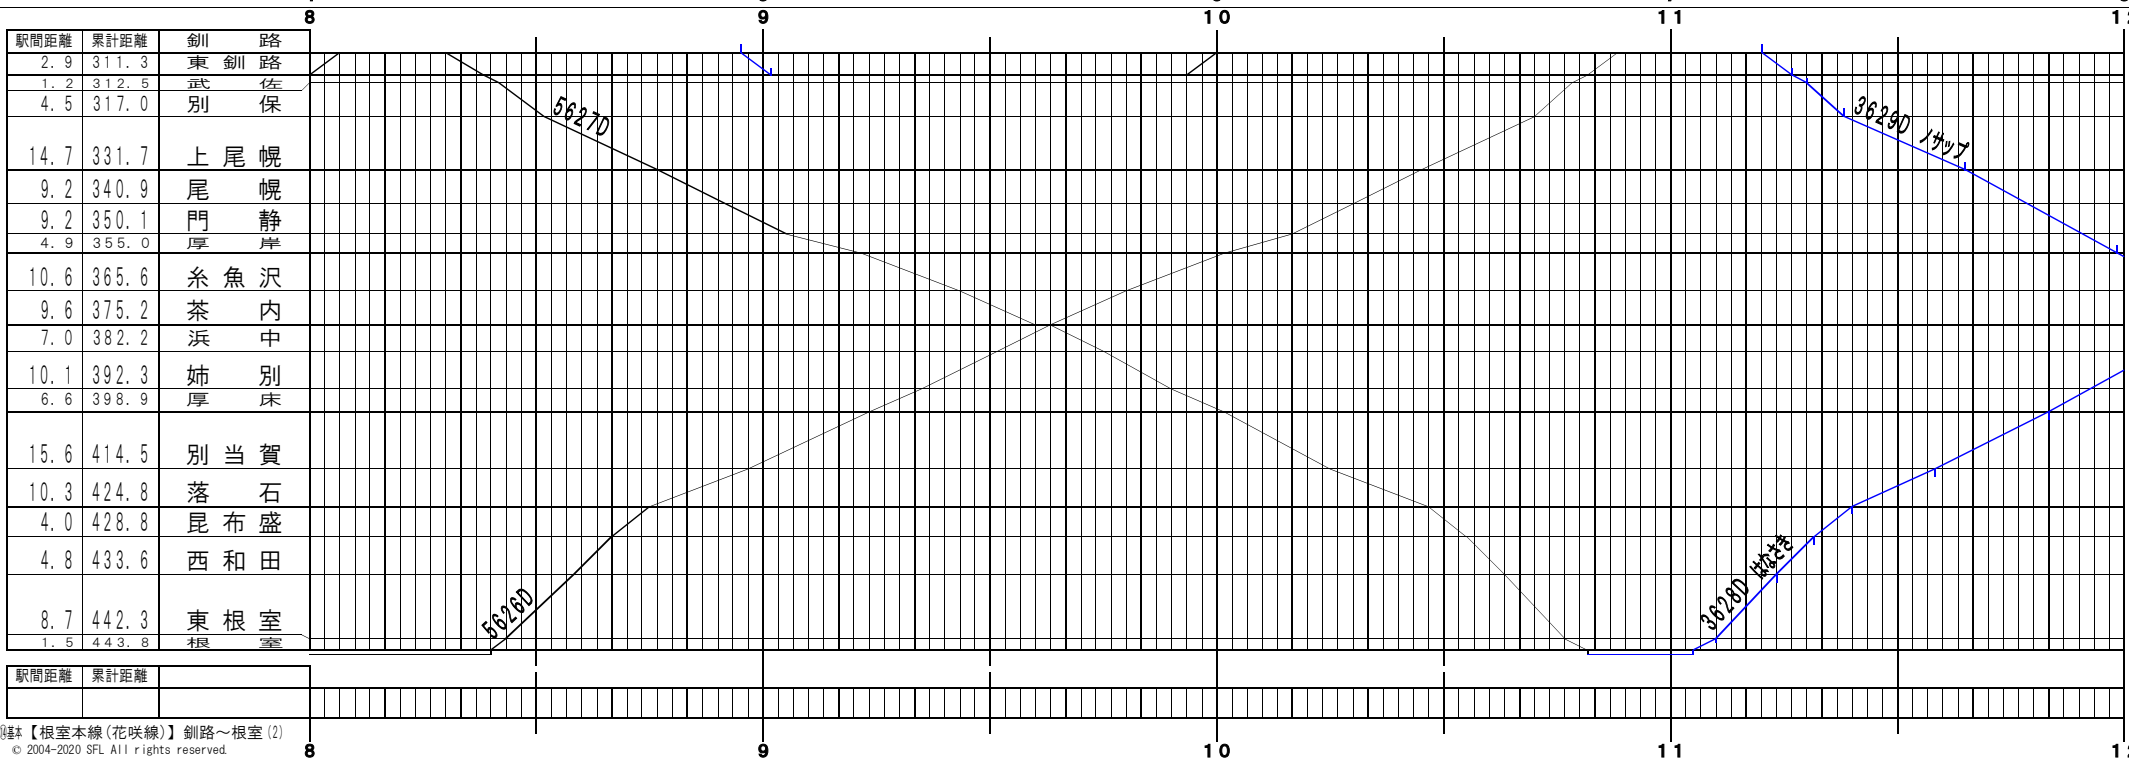

【根室本線(花咲線)】釧路～根室(1)
© 2004-2020 SFL All rights reserved.

【根室本線(花咲線)】釧路～根室(2)
© 2004-2020 SFL All rights reserved.

④基本【根室本線(花咲線)】釧路～根室(3)
© 2004-2020 SFL All rights reserved.

④基本【根室本線(花咲線)】釧路～根室(4)
© 2004-2020 SFL All rights reserved.

④基本【根室本線(花咲線)】釧路～根室(5)
© 2004-2020 SFL All rights reserved.

④基本【根室本線(花咲線)】釧路～根室(6)
© 2004-2020 SFL All rights reserved.