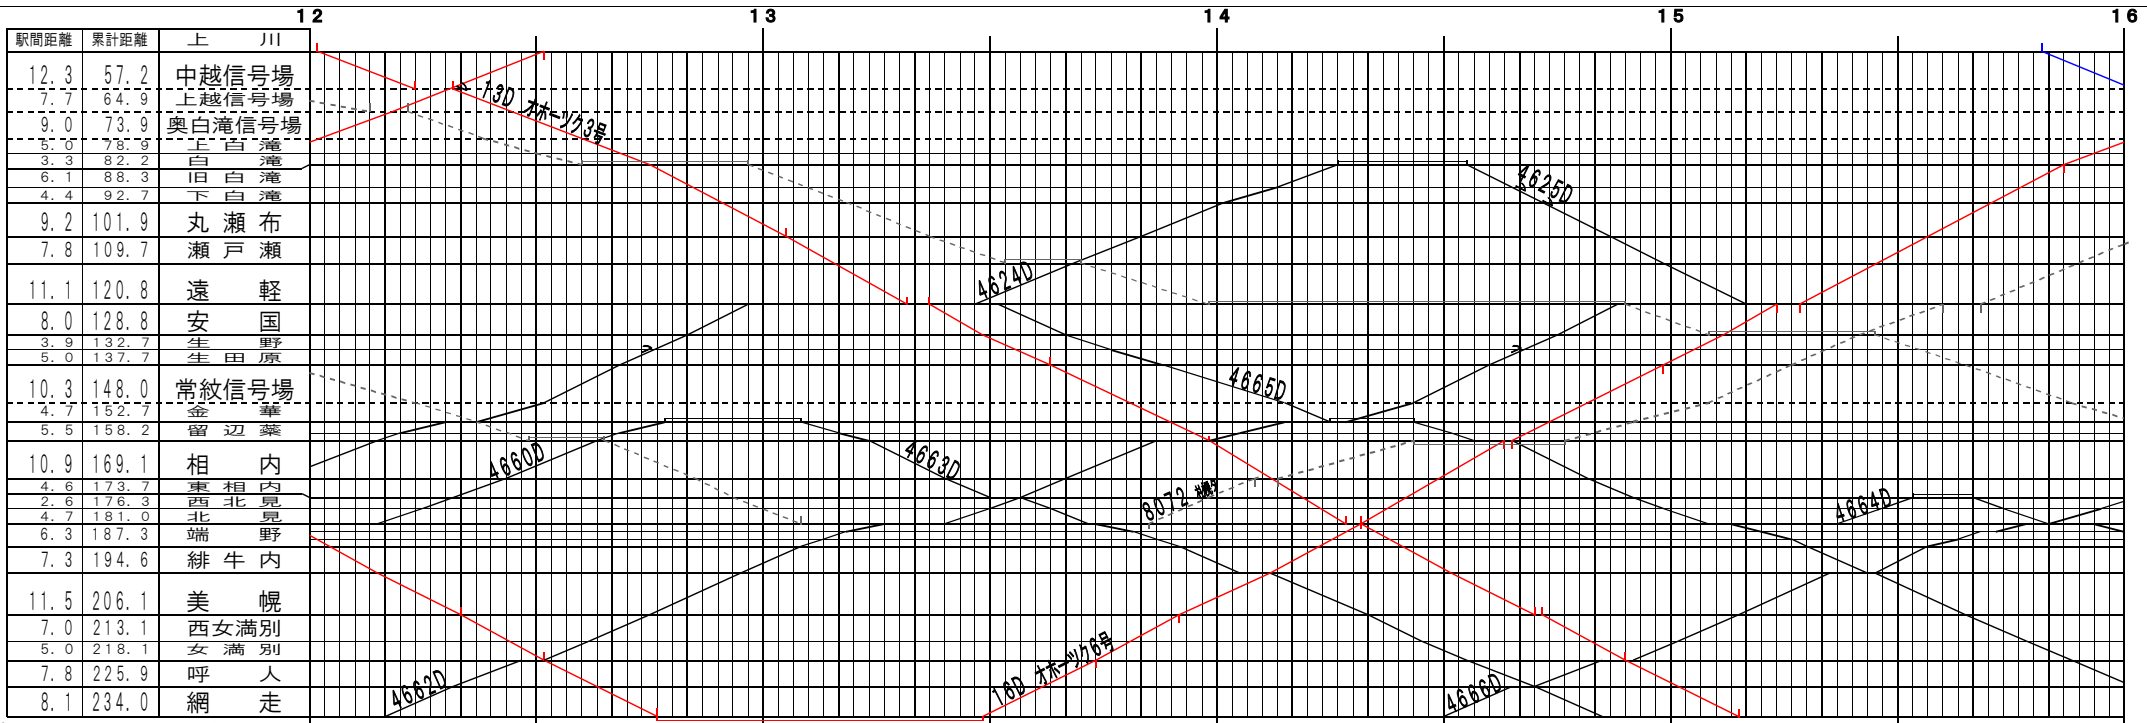

①【石北本線】上川～網走(1)
© 2004-2014 SFL All rights reserved.

②【石北本線】上川～網走(2)
© 2004-2014 SFL All rights reserved.

④基本【石北本線】上川～網走(3)
© 2004-2014 SFL All rights reserved.

④基本【石北本線】上川～網走(4)
© 2004-2014 SFL All rights reserved.