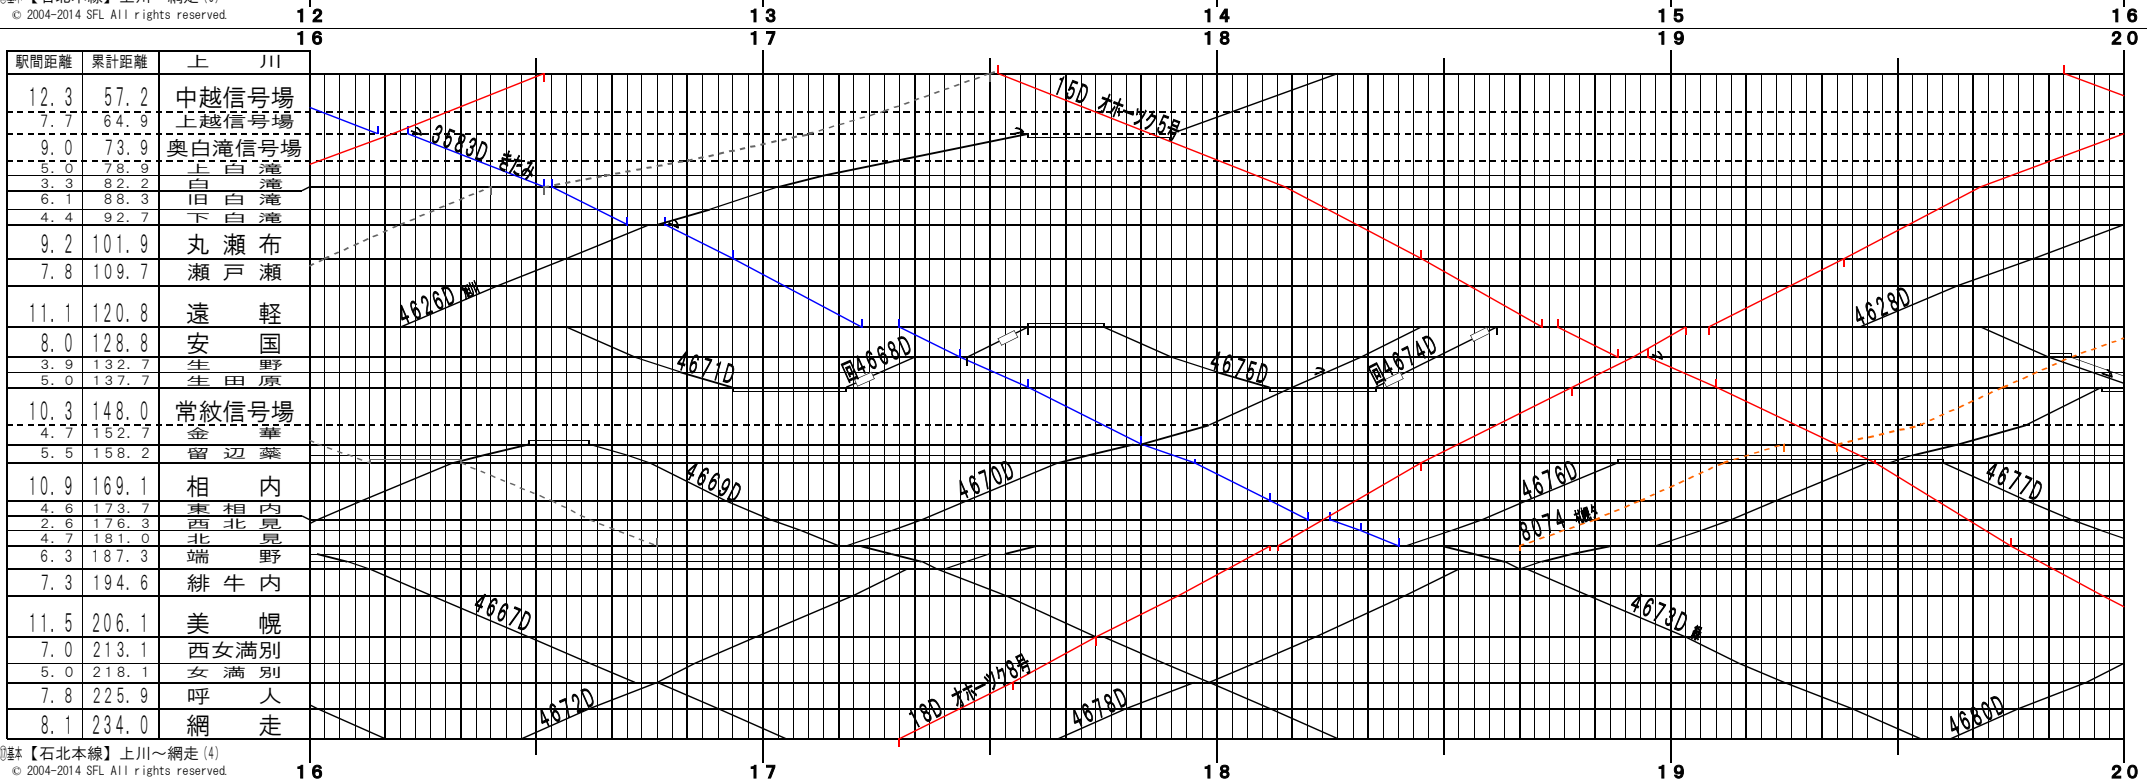

①【石北本線】上川～網走(1)
© 2004-2014 SFL All rights reserved.

②【石北本線】上川～網走(2)
© 2004-2014 SFL All rights reserved.

④基本【石北本線】上川～網走(3)
© 2004-2014 SFL All rights reserved.

④基本【石北本線】上川～網走(4)
© 2004-2014 SFL All rights reserved.