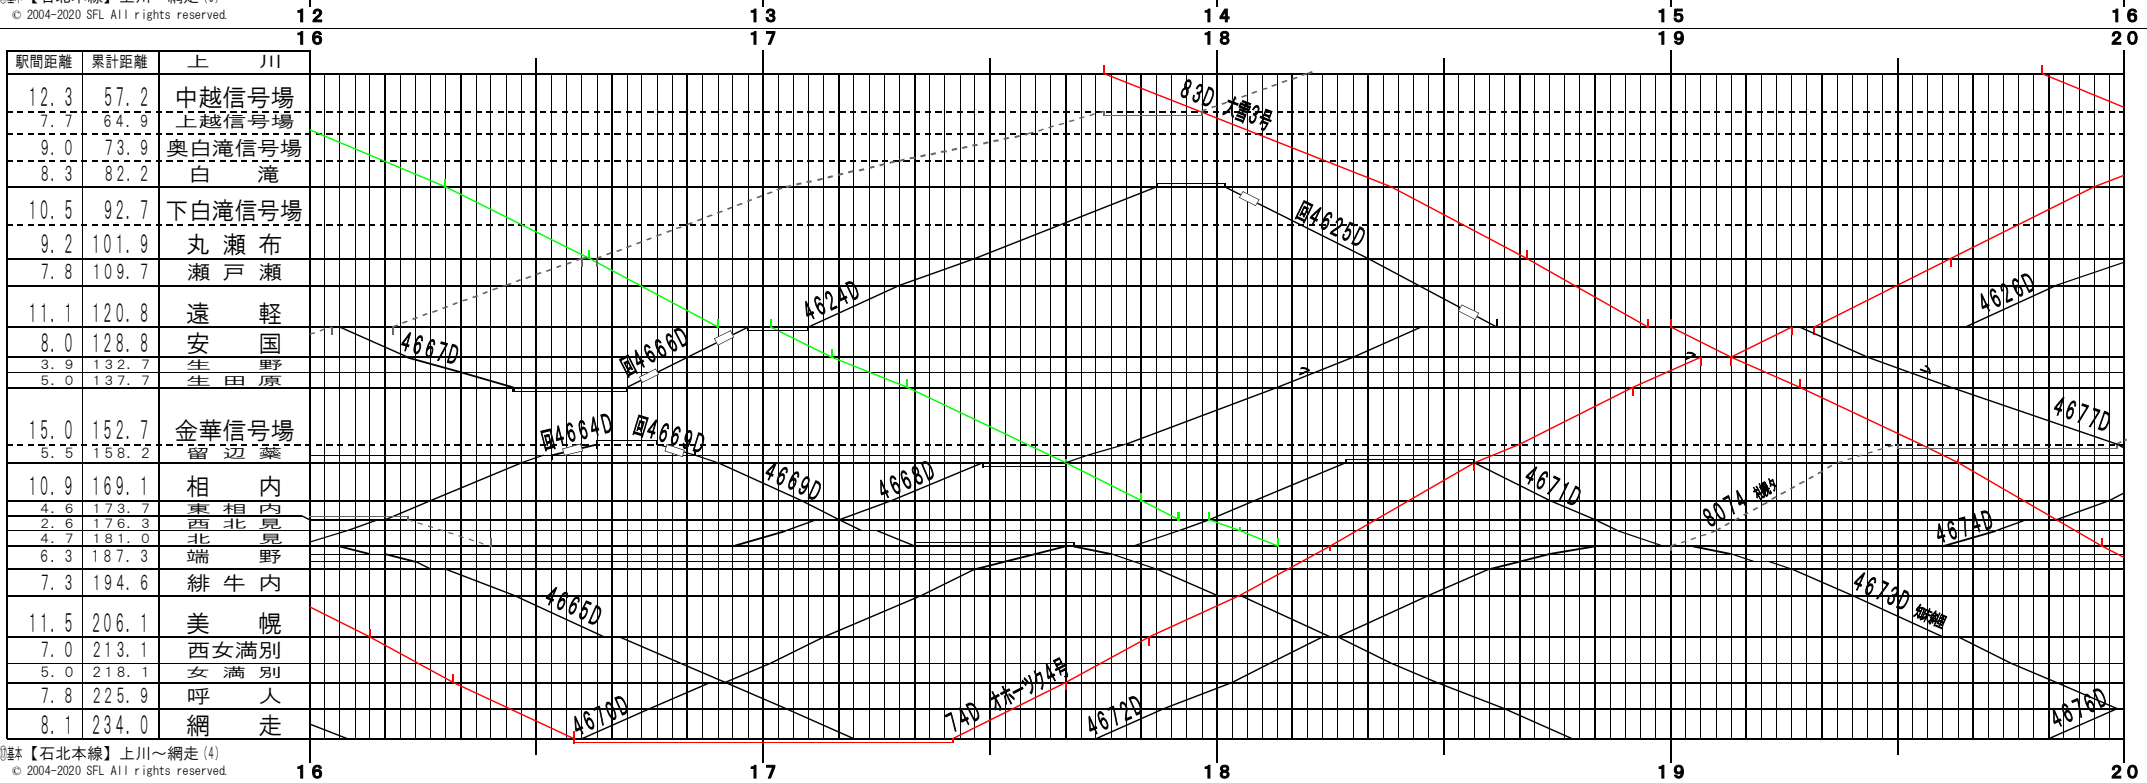

①基本【石北本線】上川～網走(1)
© 2004-2020 SFL All rights reserved.

②基本【石北本線】上川～網走(2)
© 2004-2020 SFL All rights reserved.

④基本【石北本線】上川～網走(3)
© 2004-2020 SFL All rights reserved.

④基本【石北本線】上川～網走(4)
© 2004-2020 SFL All rights reserved.