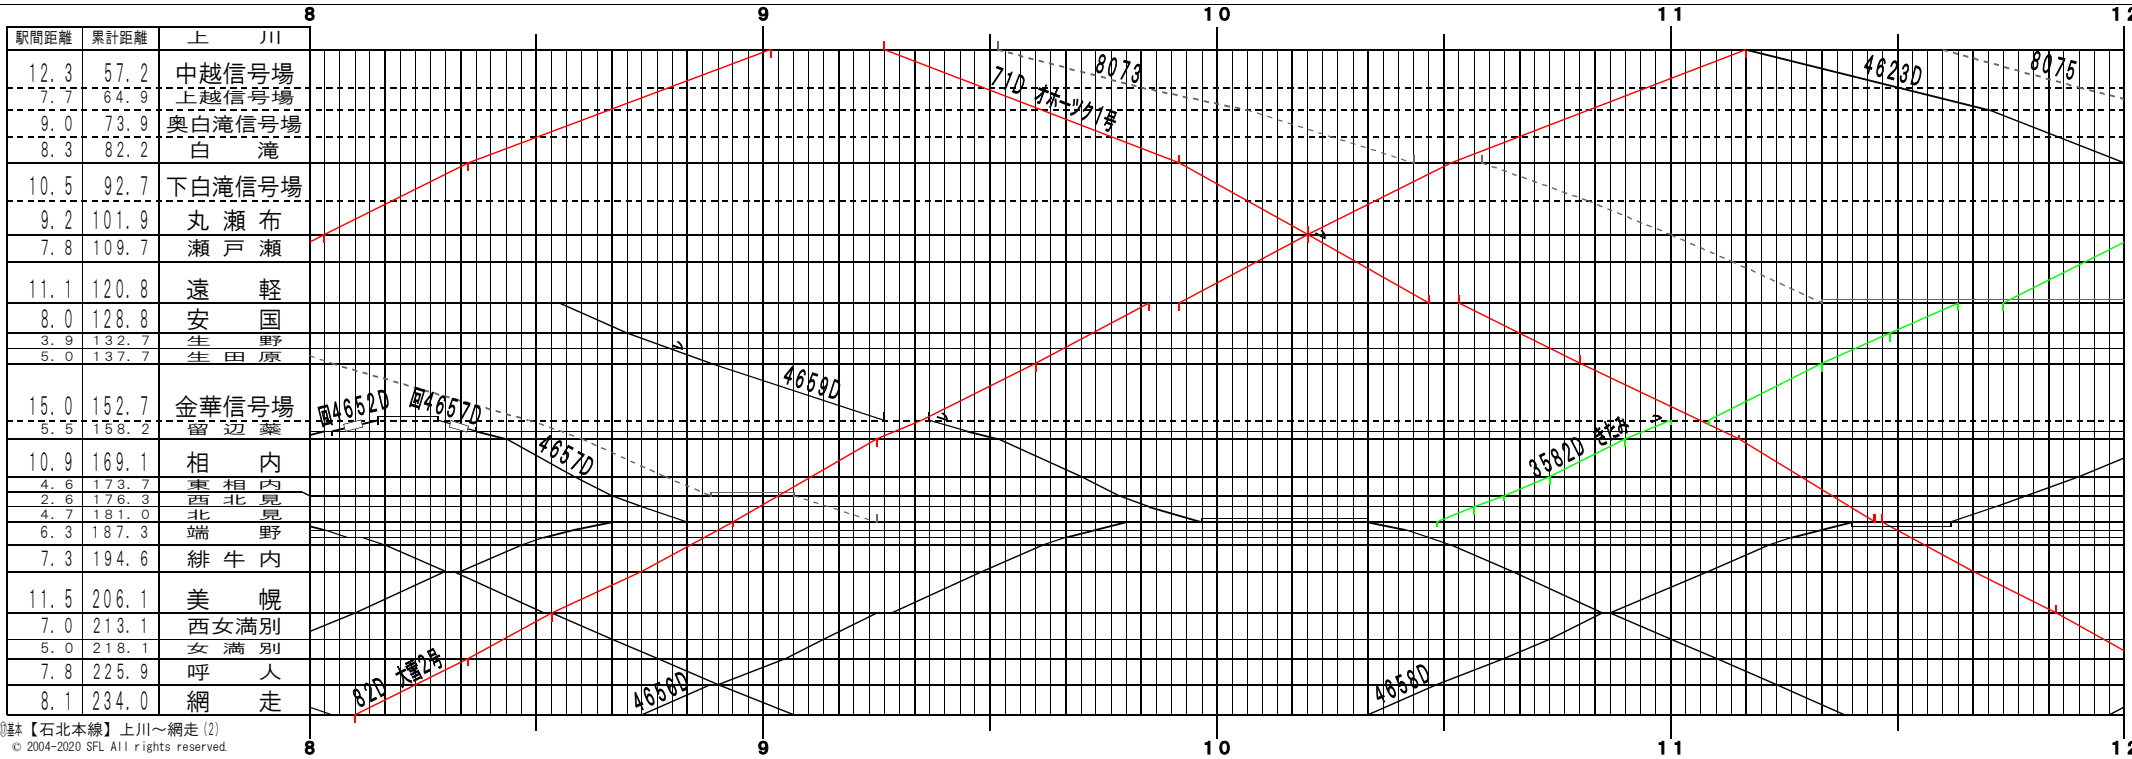

①基本【石北本線】上川～網走(1)
© 2004-2020 SFL All rights reserved.

②基本【石北本線】上川～網走(2)
© 2004-2020 SFL All rights reserved.

④基本【石北本線】上川～網走(3)
© 2004-2020 SFL All rights reserved.

④基本【石北本線】上川～網走(4)
© 2004-2020 SFL All rights reserved.