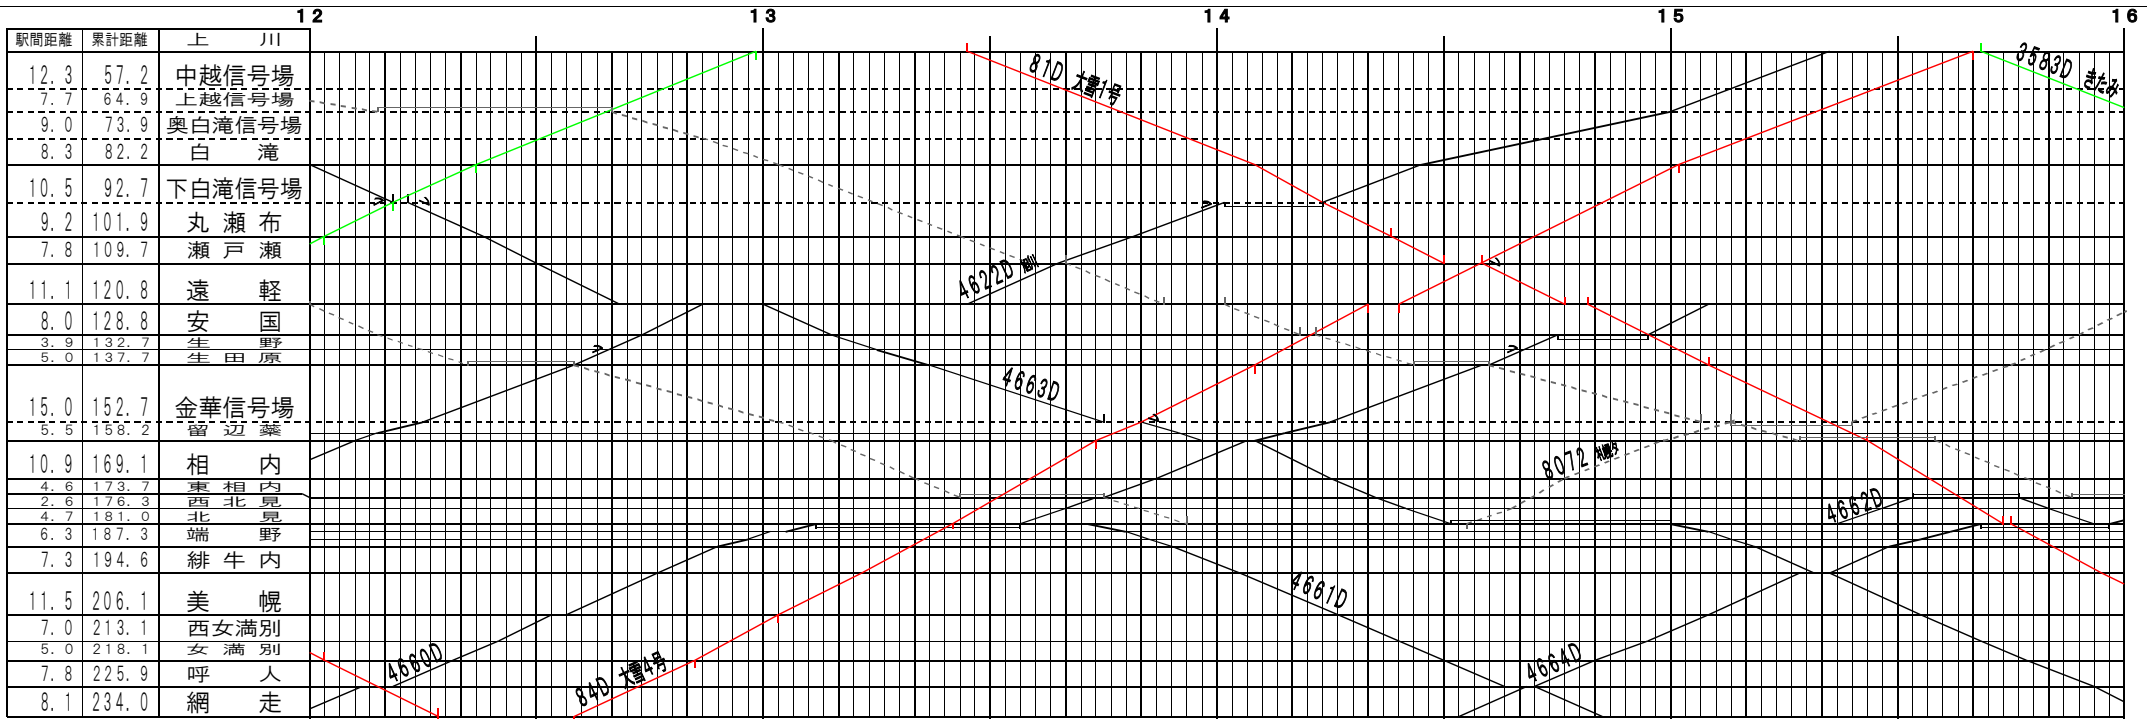

①基本【石北本線】上川～網走(1)
© 2004-2020 SFL All rights reserved.

②基本【石北本線】上川～網走(2)
© 2004-2020 SFL All rights reserved.

④基本【石北本線】上川～網走(3)
© 2004-2020 SFL All rights reserved.

④基本【石北本線】上川～網走(4)
© 2004-2020 SFL All rights reserved.