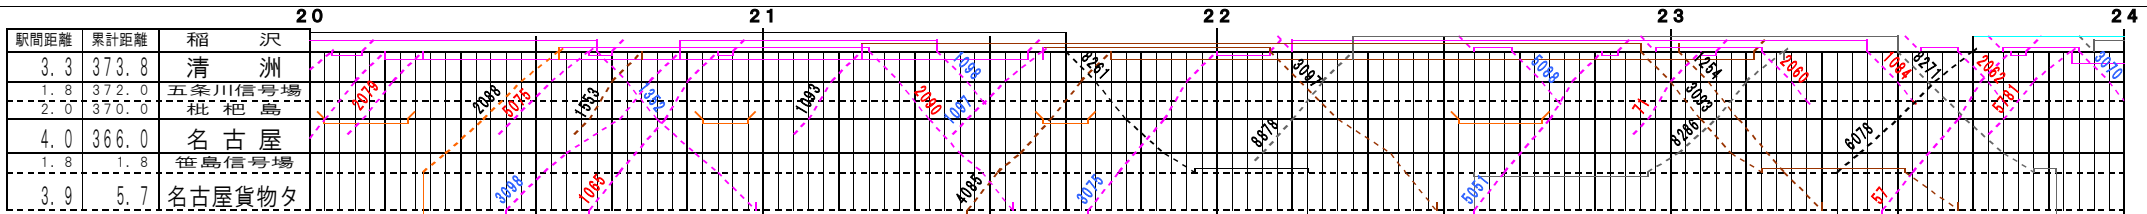

【東海道本線・あおなみ線・関西本線】稲沢～塩浜他(平日5) -EF64 -EF66 -EH200 -DF200 -DD200
© 2004-2025 SFL All rights reserved. -EF210(例) -EF510 -精錠